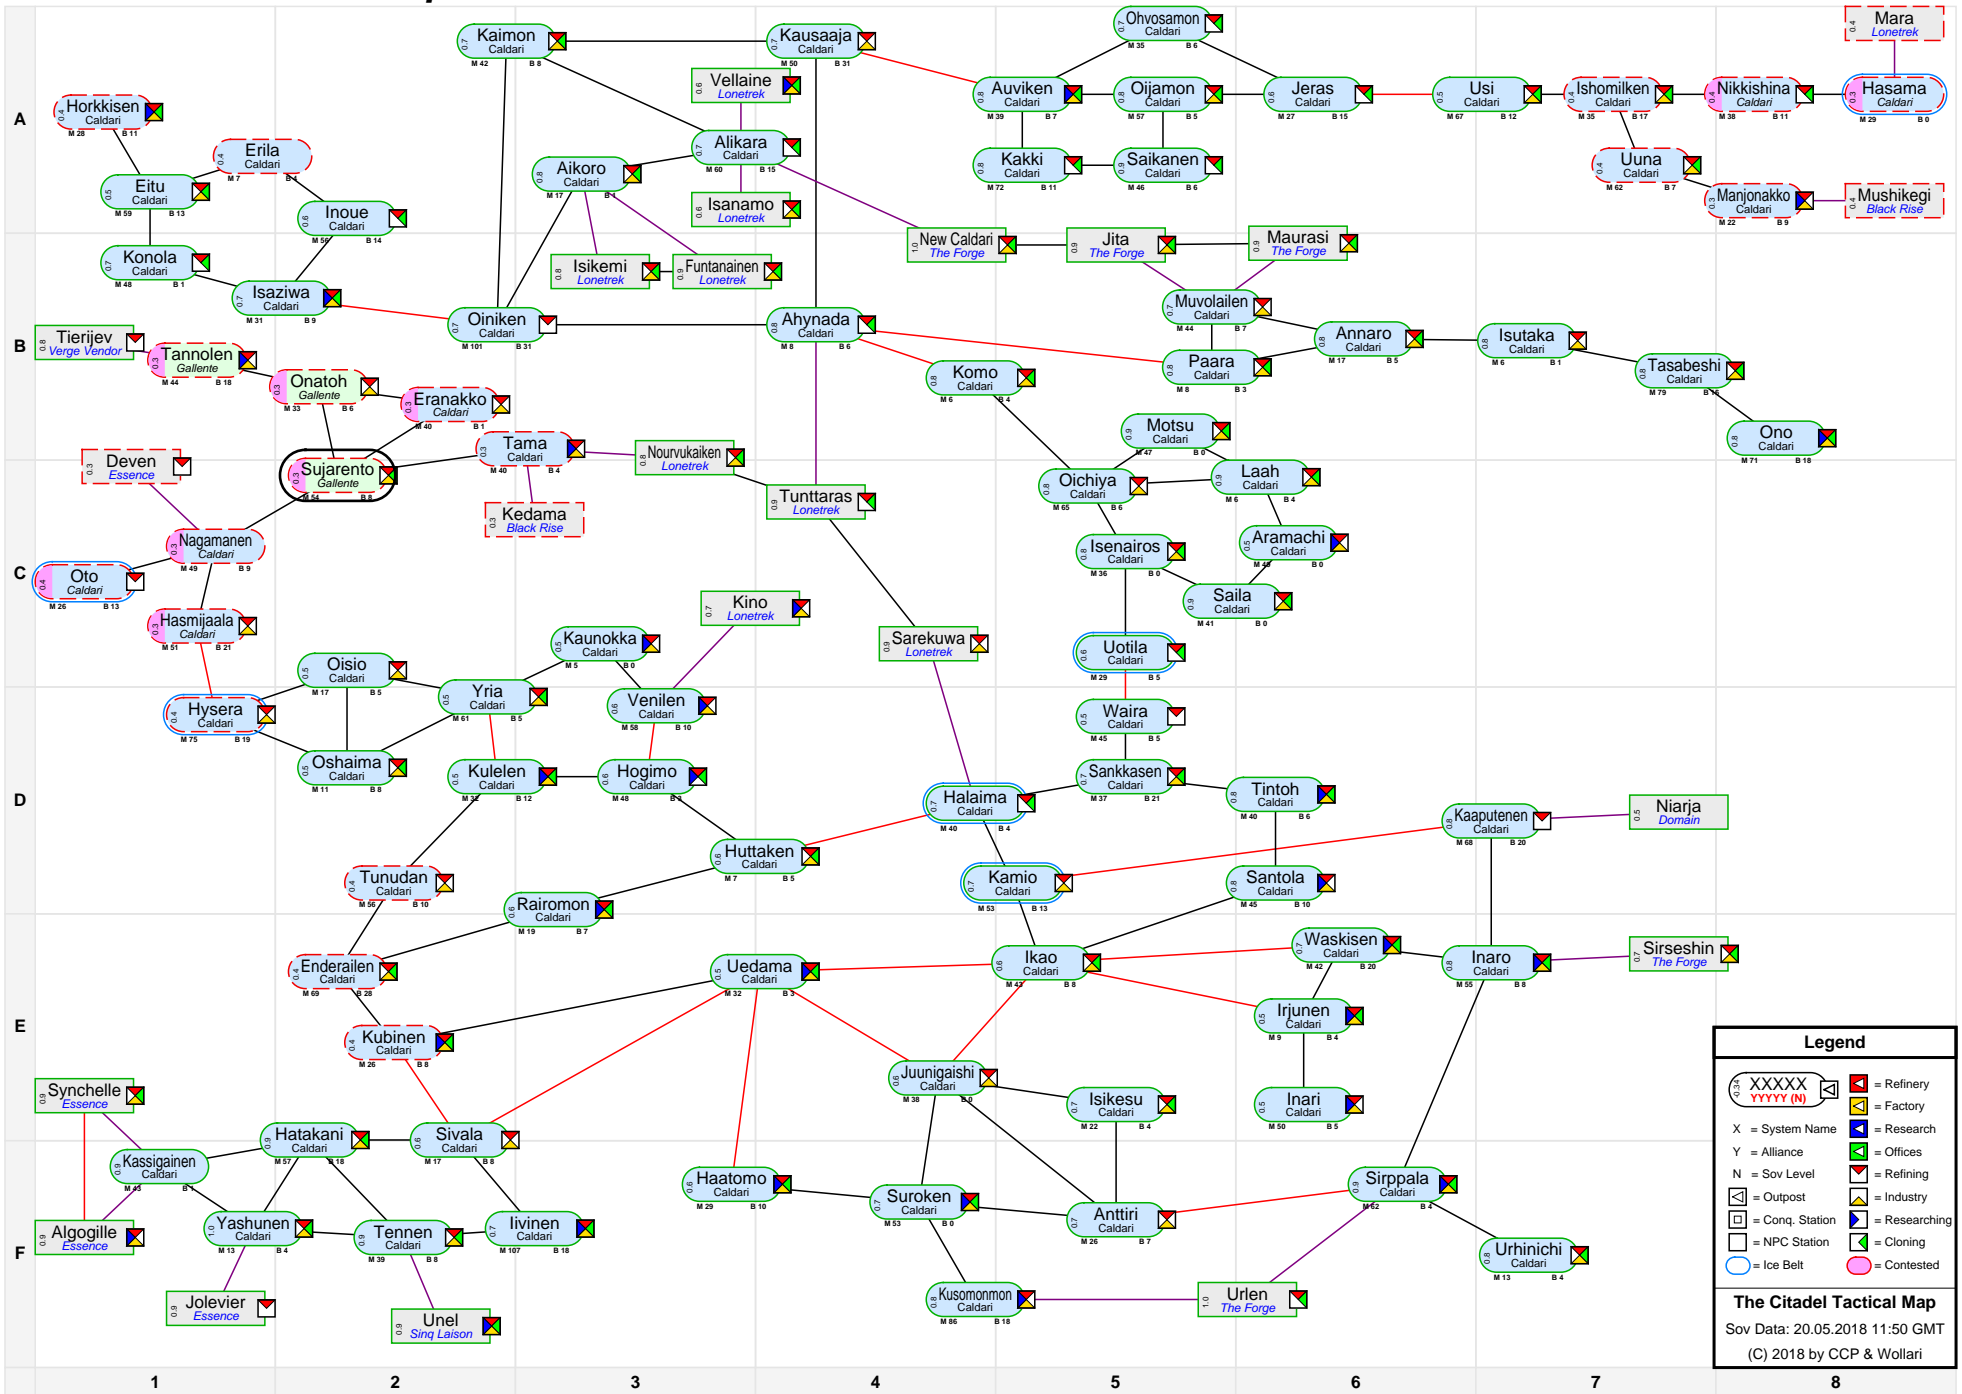

The Citadel Tactical Map

Legend

- XXXXX (with icons) = Refinery
- YYYYY (with icon) = Factory
- X = System Name
- Y = Alliance
- N = Sov Level
- [Square with X] = Outpost
- [Square with Y] = Conq. Station
- [Square with N] = NPC Station
- [Green Square] = Cloning
- [Pink Circle] = Contested

The Citadel Tactical Map
 Sov Data: 20.05.2018 11:50 GMT
 (C) 2018 by CCP & Wollari