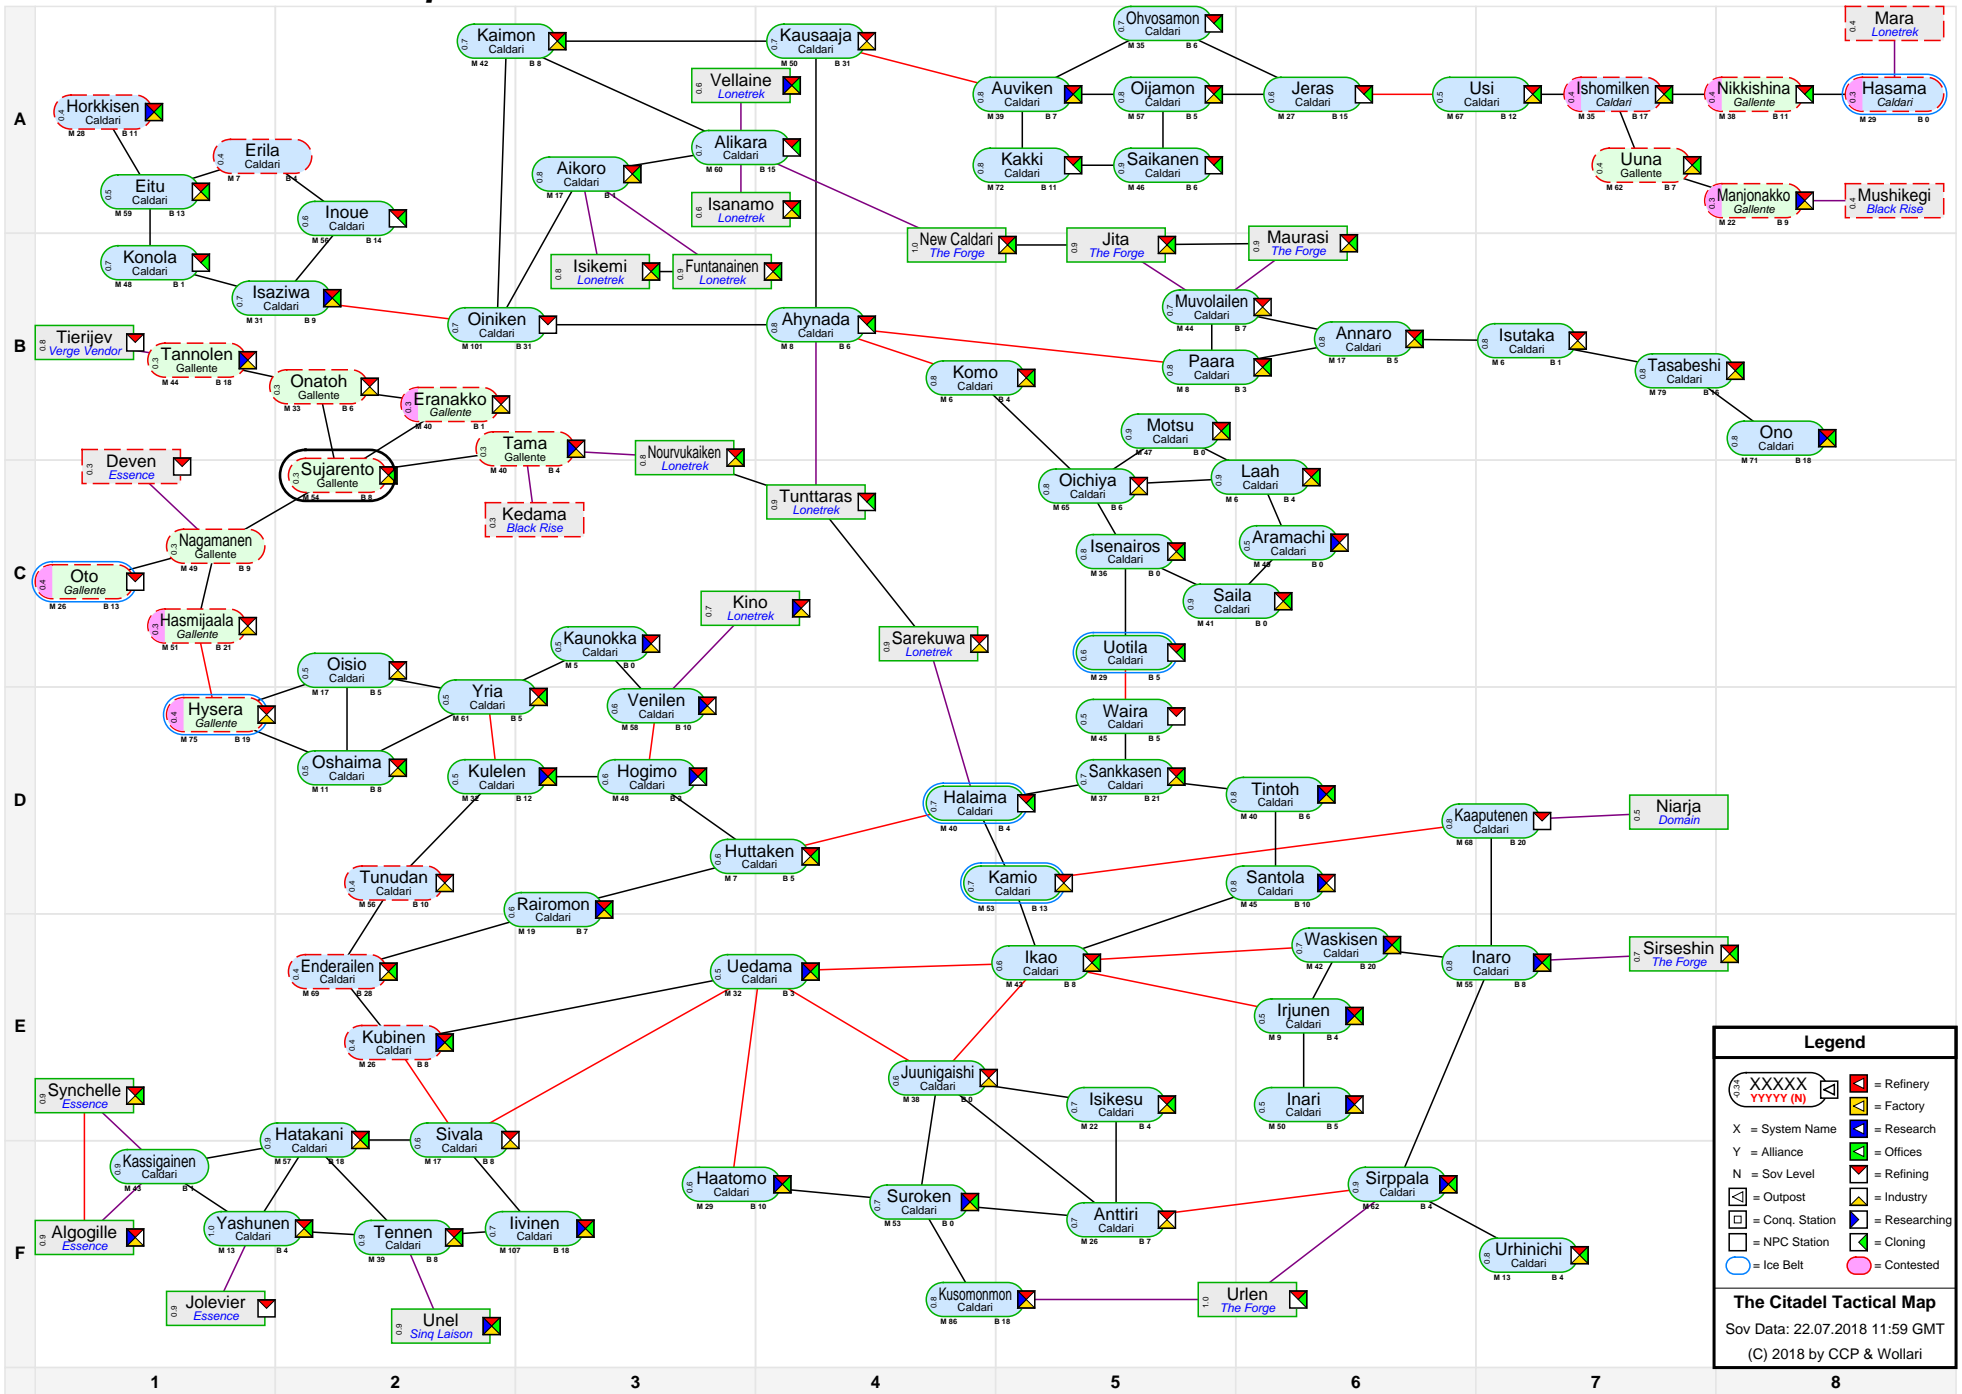

The Citadel Tactical Map

Legend

- XXXXX (with icons) = Refinery
- XXXXX (with icon) = Factory
- X = System Name
- Y = Alliance
- N = Sov Level
- [] = Outpost
- [] = Conq. Station
- [] = NPC Station
- [] = Cloning
- [] = Contested

The Citadel Tactical Map
 Sov Data: 22.07.2018 11:59 GMT
 (C) 2018 by CCP & Wollari