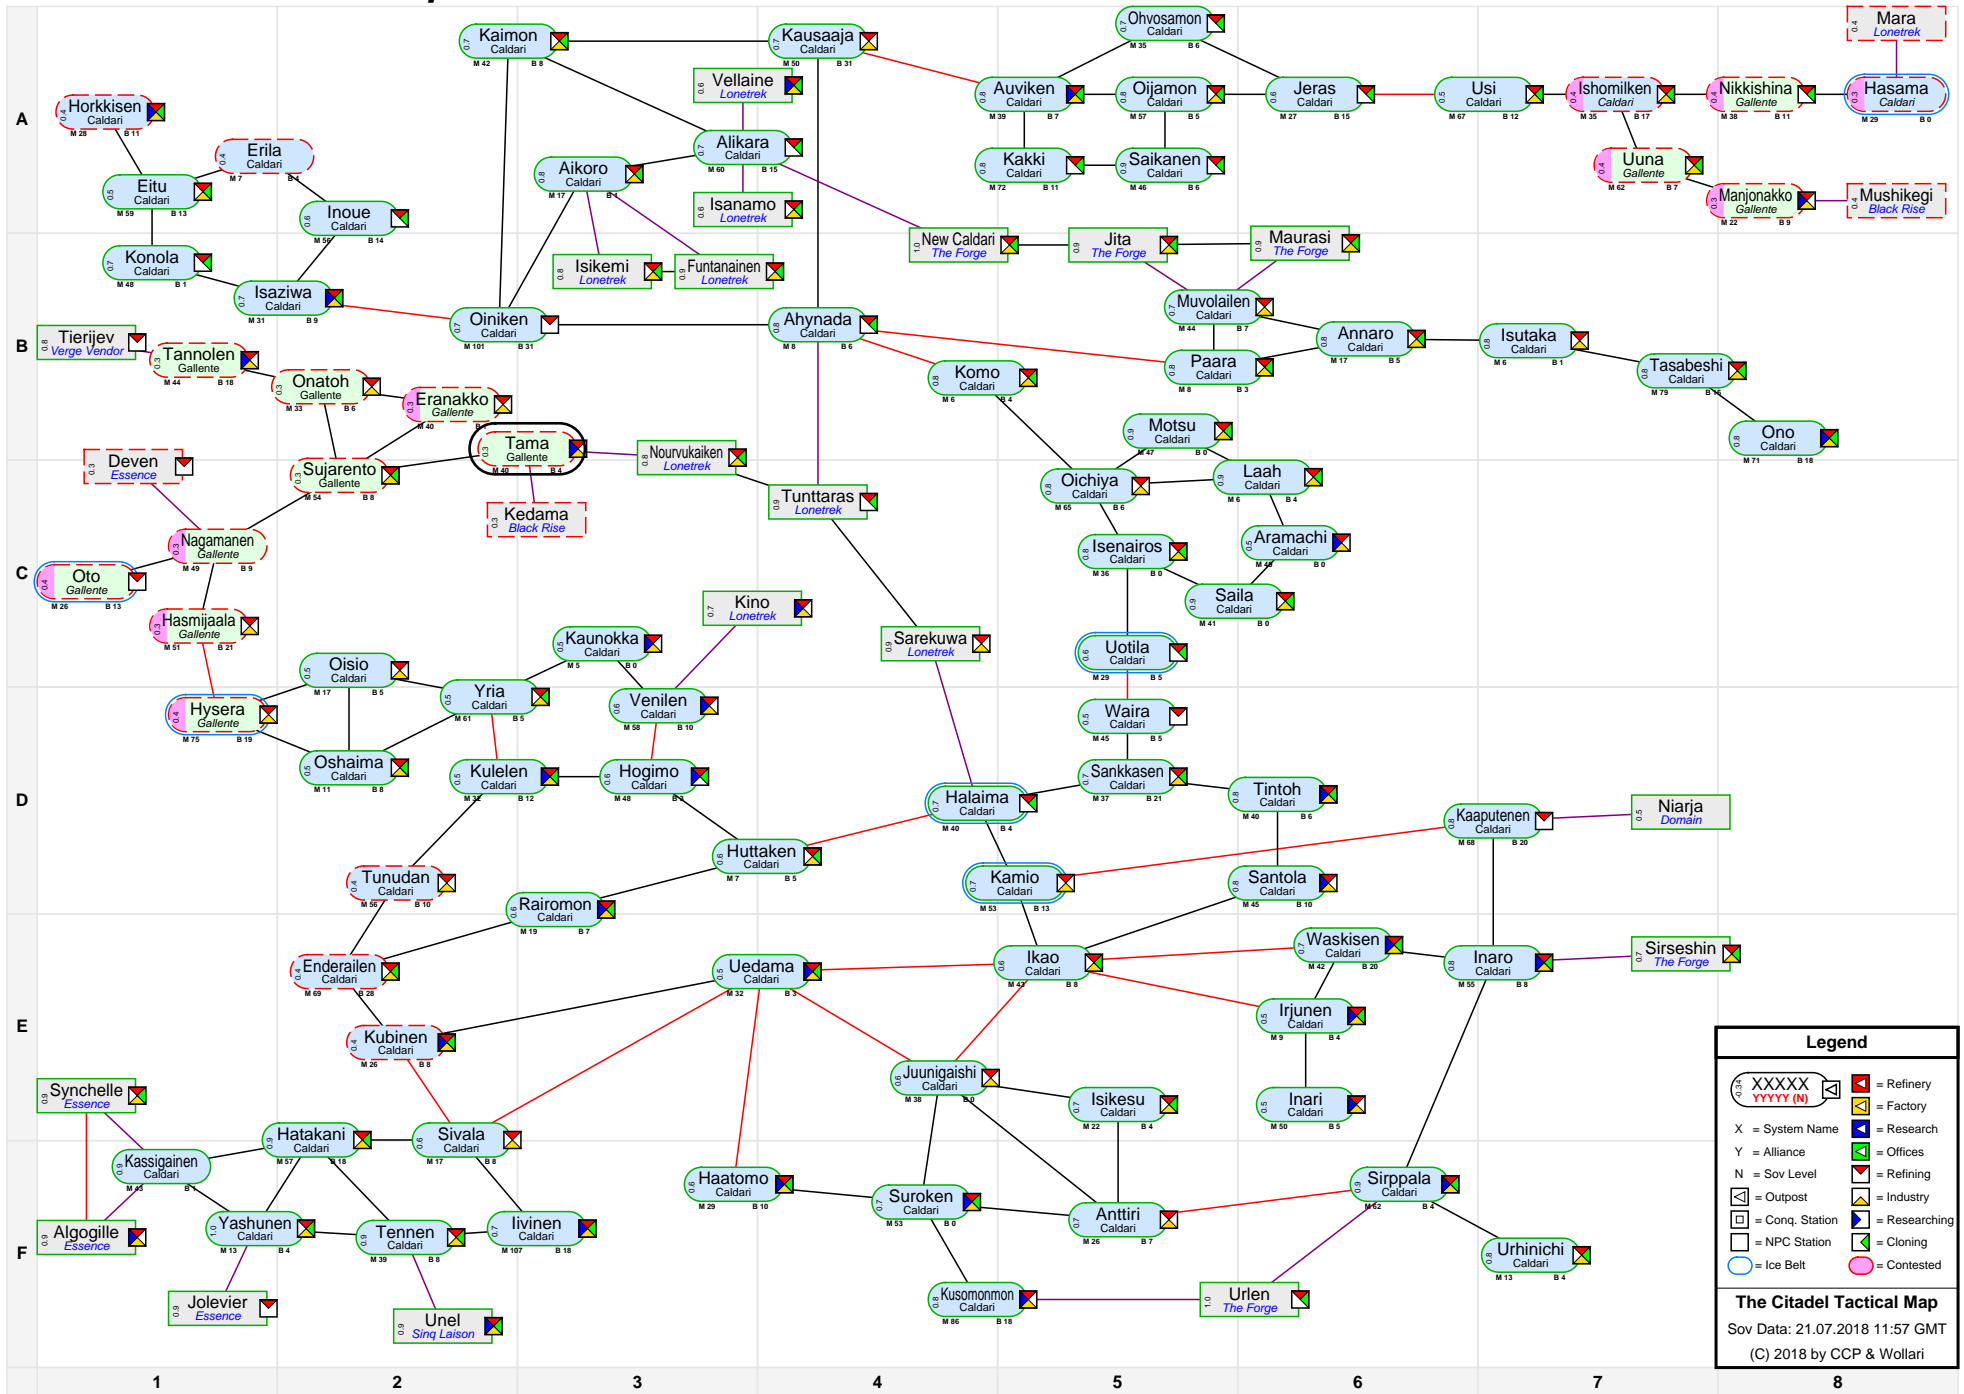

The Citadel Tactical Map

Legend

- XXXXX (with icons) = Refinery
- XXXXX (with icon) = Factory
- X = System Name
- Y = Alliance
- N = Sov Level
- [Icon] = Research
- [Icon] = Offices
- [Icon] = Refining
- [Icon] = Industry
- [Icon] = Outpost
- [Icon] = Conq. Station
- [Icon] = NPC Station
- [Icon] = Cloning
- [Icon] = Contested

The Citadel Tactical Map
 Sov Data: 21.07.2018 11:57 GMT
 (C) 2018 by CCP & Wollari