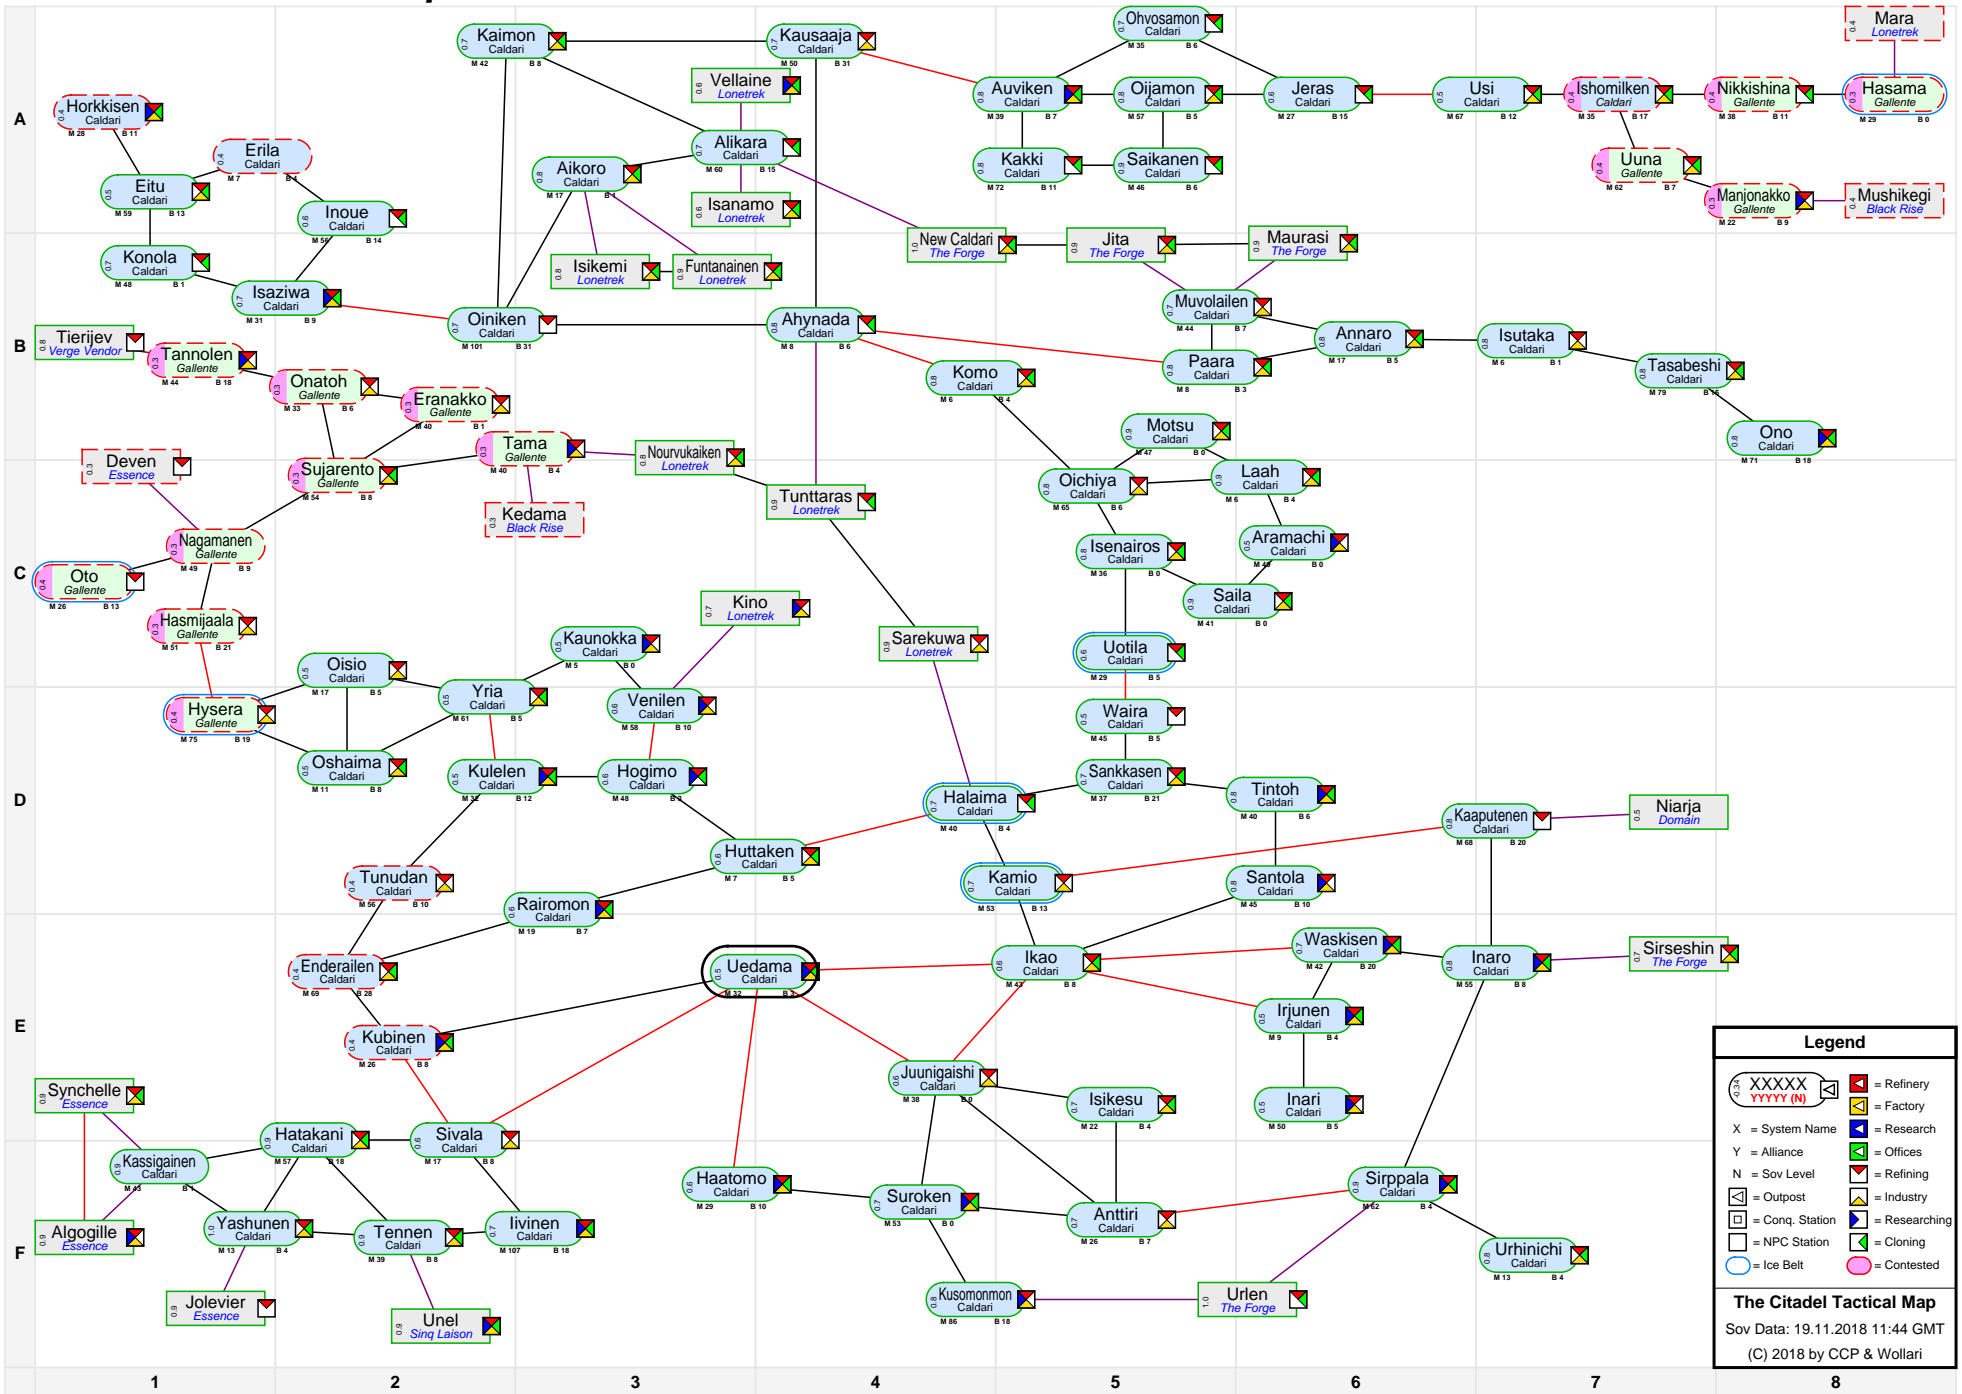

The Citadel Tactical Map

Legend

- XXXXX (with M/B) = Refinery
- XXXXX (with M/B) = Factory
- X = System Name
- Y = Alliance
- N = Sov Level
- [Icon] = Outpost
- [Icon] = Conq. Station
- [Icon] = NPC Station
- [Icon] = Cloning
- [Icon] = Contested
- [Icon] = Research
- [Icon] = Offices
- [Icon] = Refining
- [Icon] = Industry

The Citadel Tactical Map
 Sov Data: 19.11.2018 11:44 GMT
 (C) 2018 by CCP & Wollari