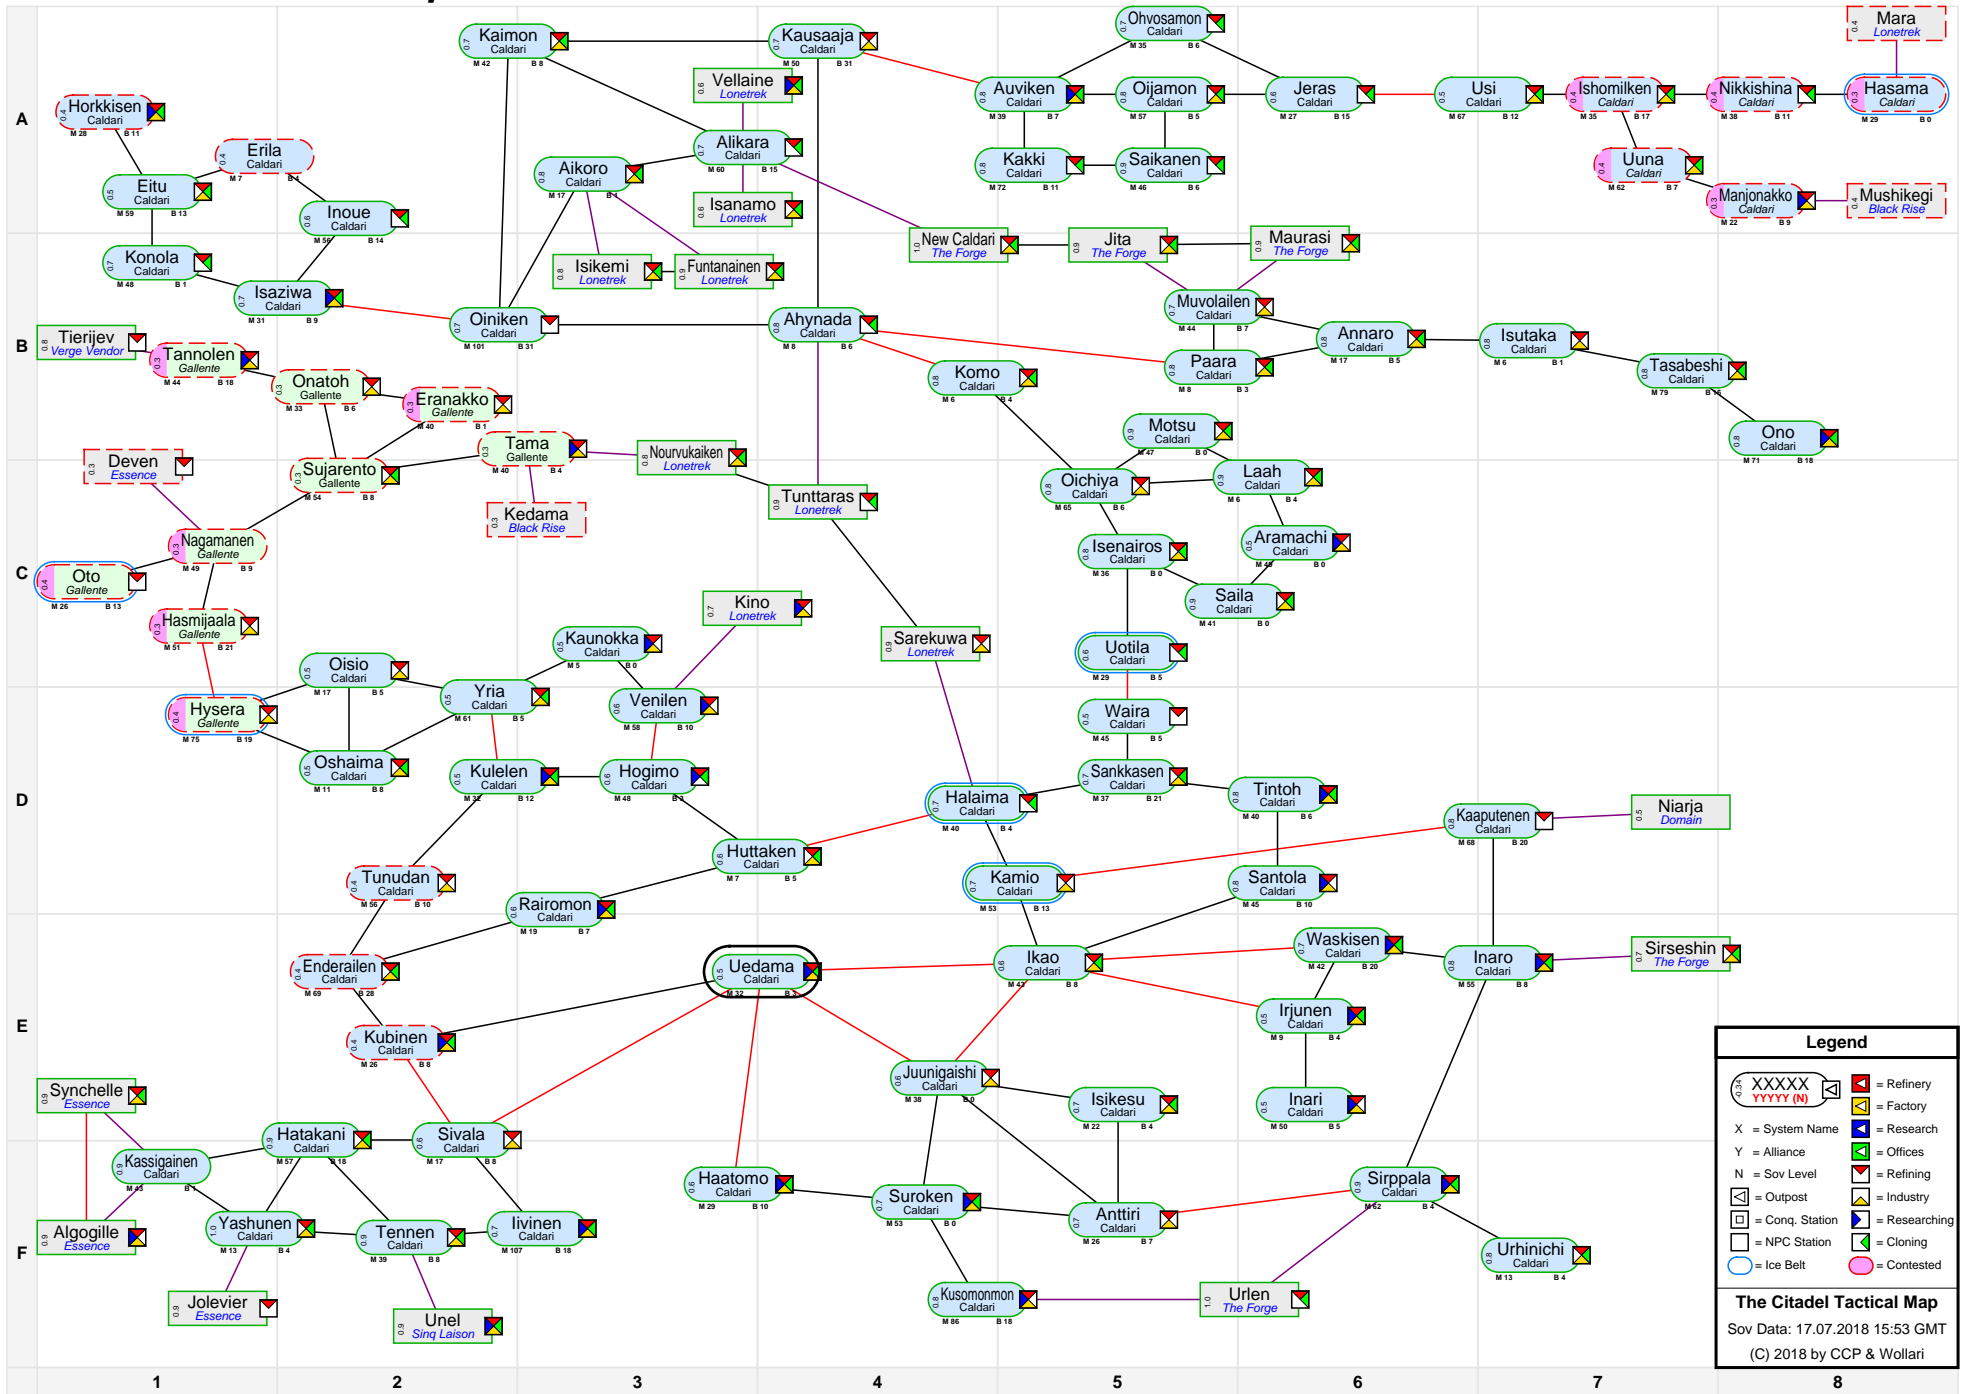

The Citadel Tactical Map

Legend

- XXXXX (with icons) = Refinery
- XXXXX (with icon) = Factory
- X = System Name
- Y = Alliance
- N = Sov Level
- [] = Outpost
- [] = Conq. Station
- [] = NPC Station
- [] = Cloning
- [] = Contested

The Citadel Tactical Map
 Sov Data: 17.07.2018 15:53 GMT
 (C) 2018 by CCP & Wollari