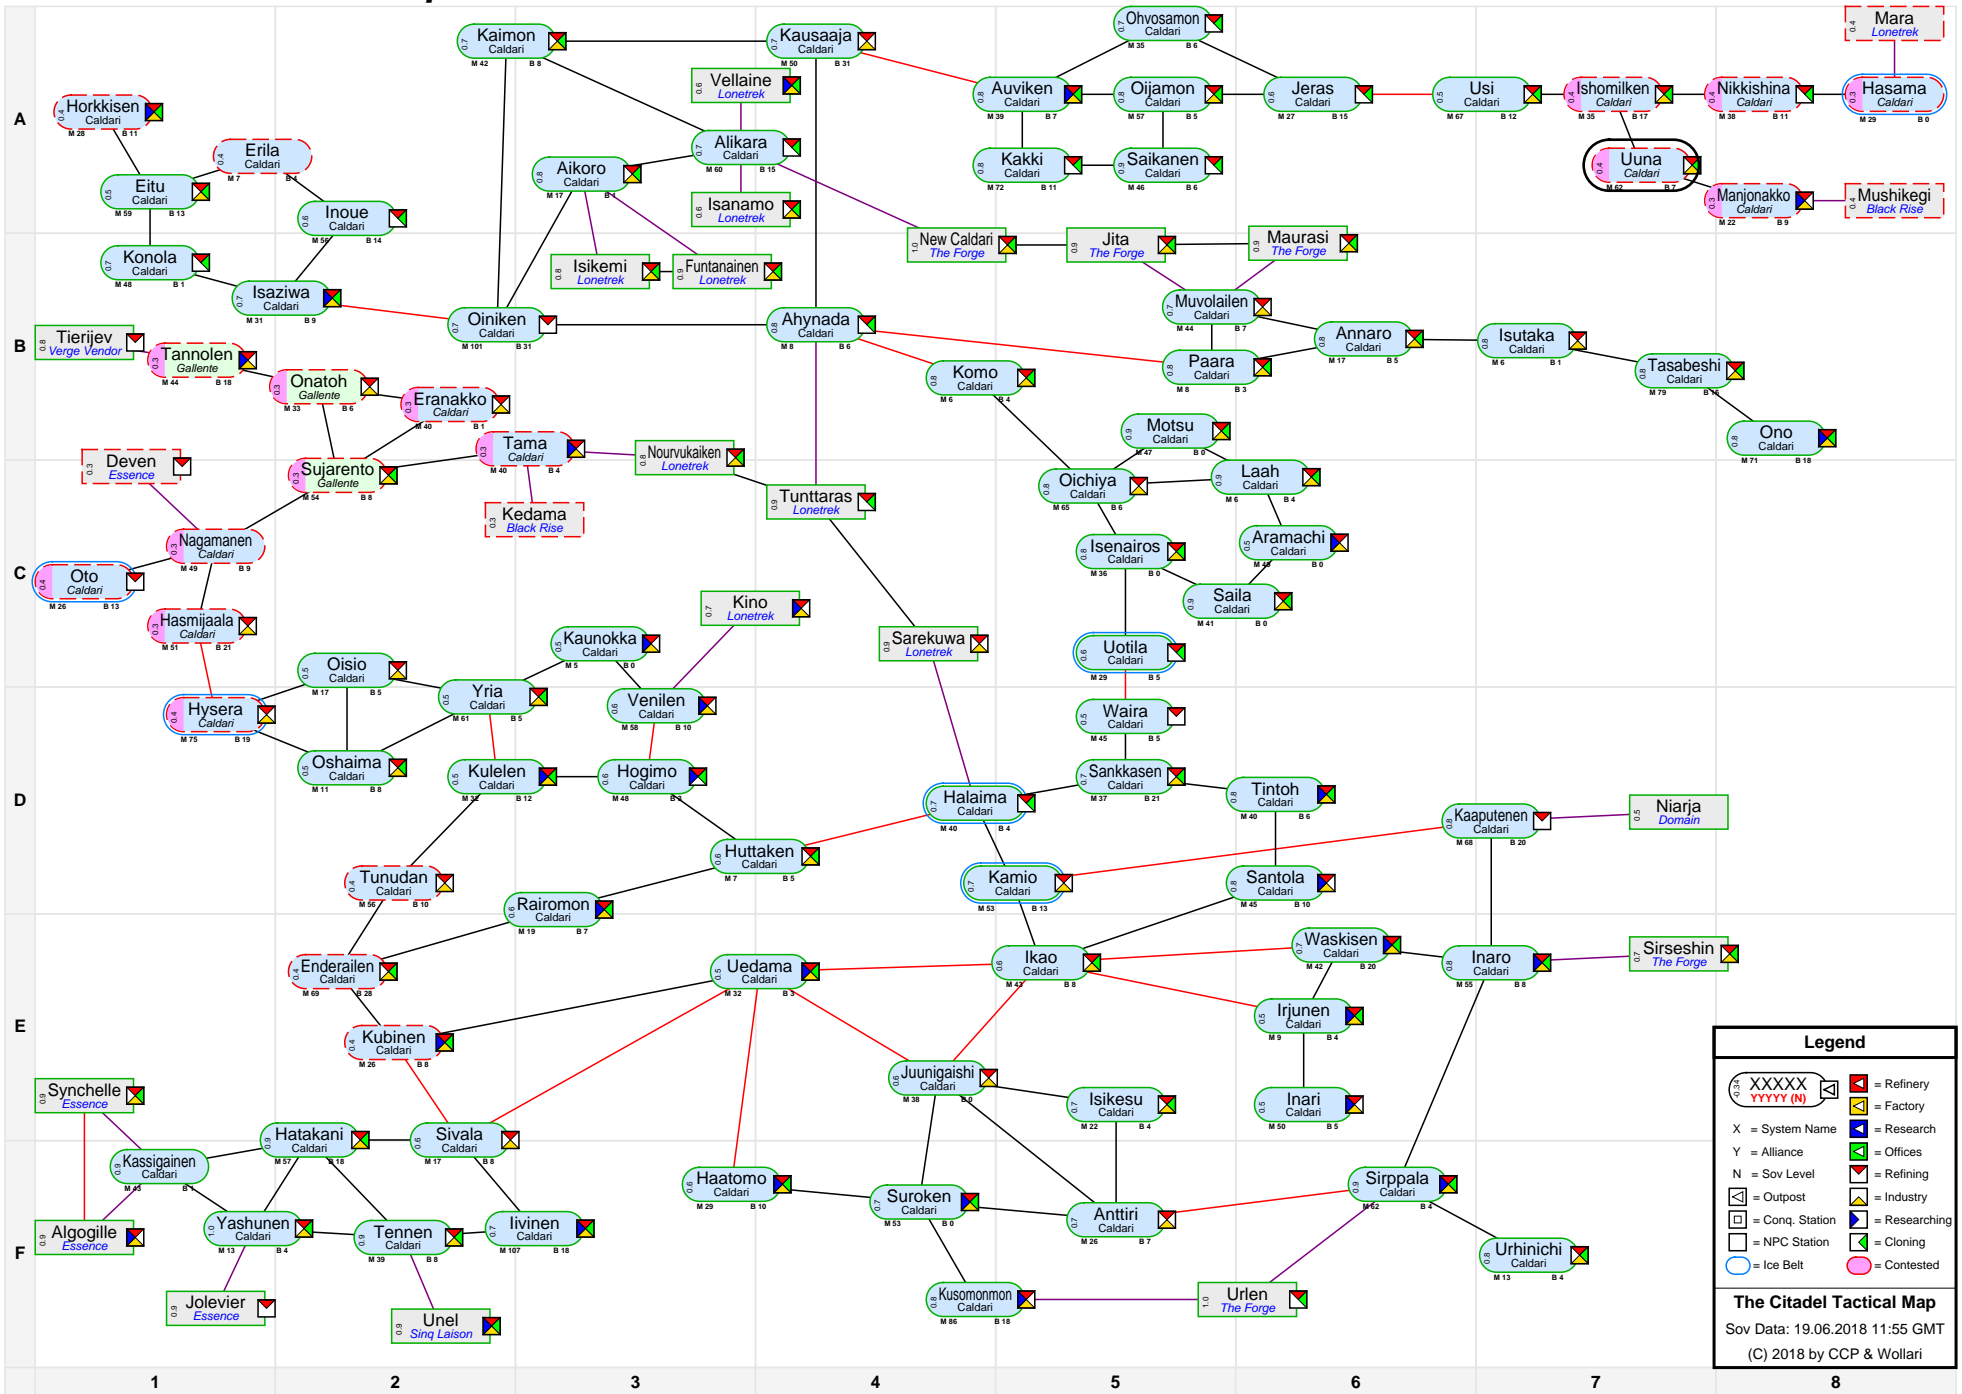

The Citadel Tactical Map

Legend

- XXXXX (with icons) = Refinery
- XXXXX (with icon) = Factory
- X = System Name
- Y = Alliance
- N = Sov Level
- [] = Outpost
- [] = Conq. Station
- [] = NPC Station
- [] = Research
- [] = Offices
- [] = Refining
- [] = Industry
- [] = Conq. Station
- [] = Researching
- [] = Cloning
- [] = Contested

The Citadel Tactical Map
 Sov Data: 19.06.2018 11:55 GMT
 (C) 2018 by CCP & Wollari