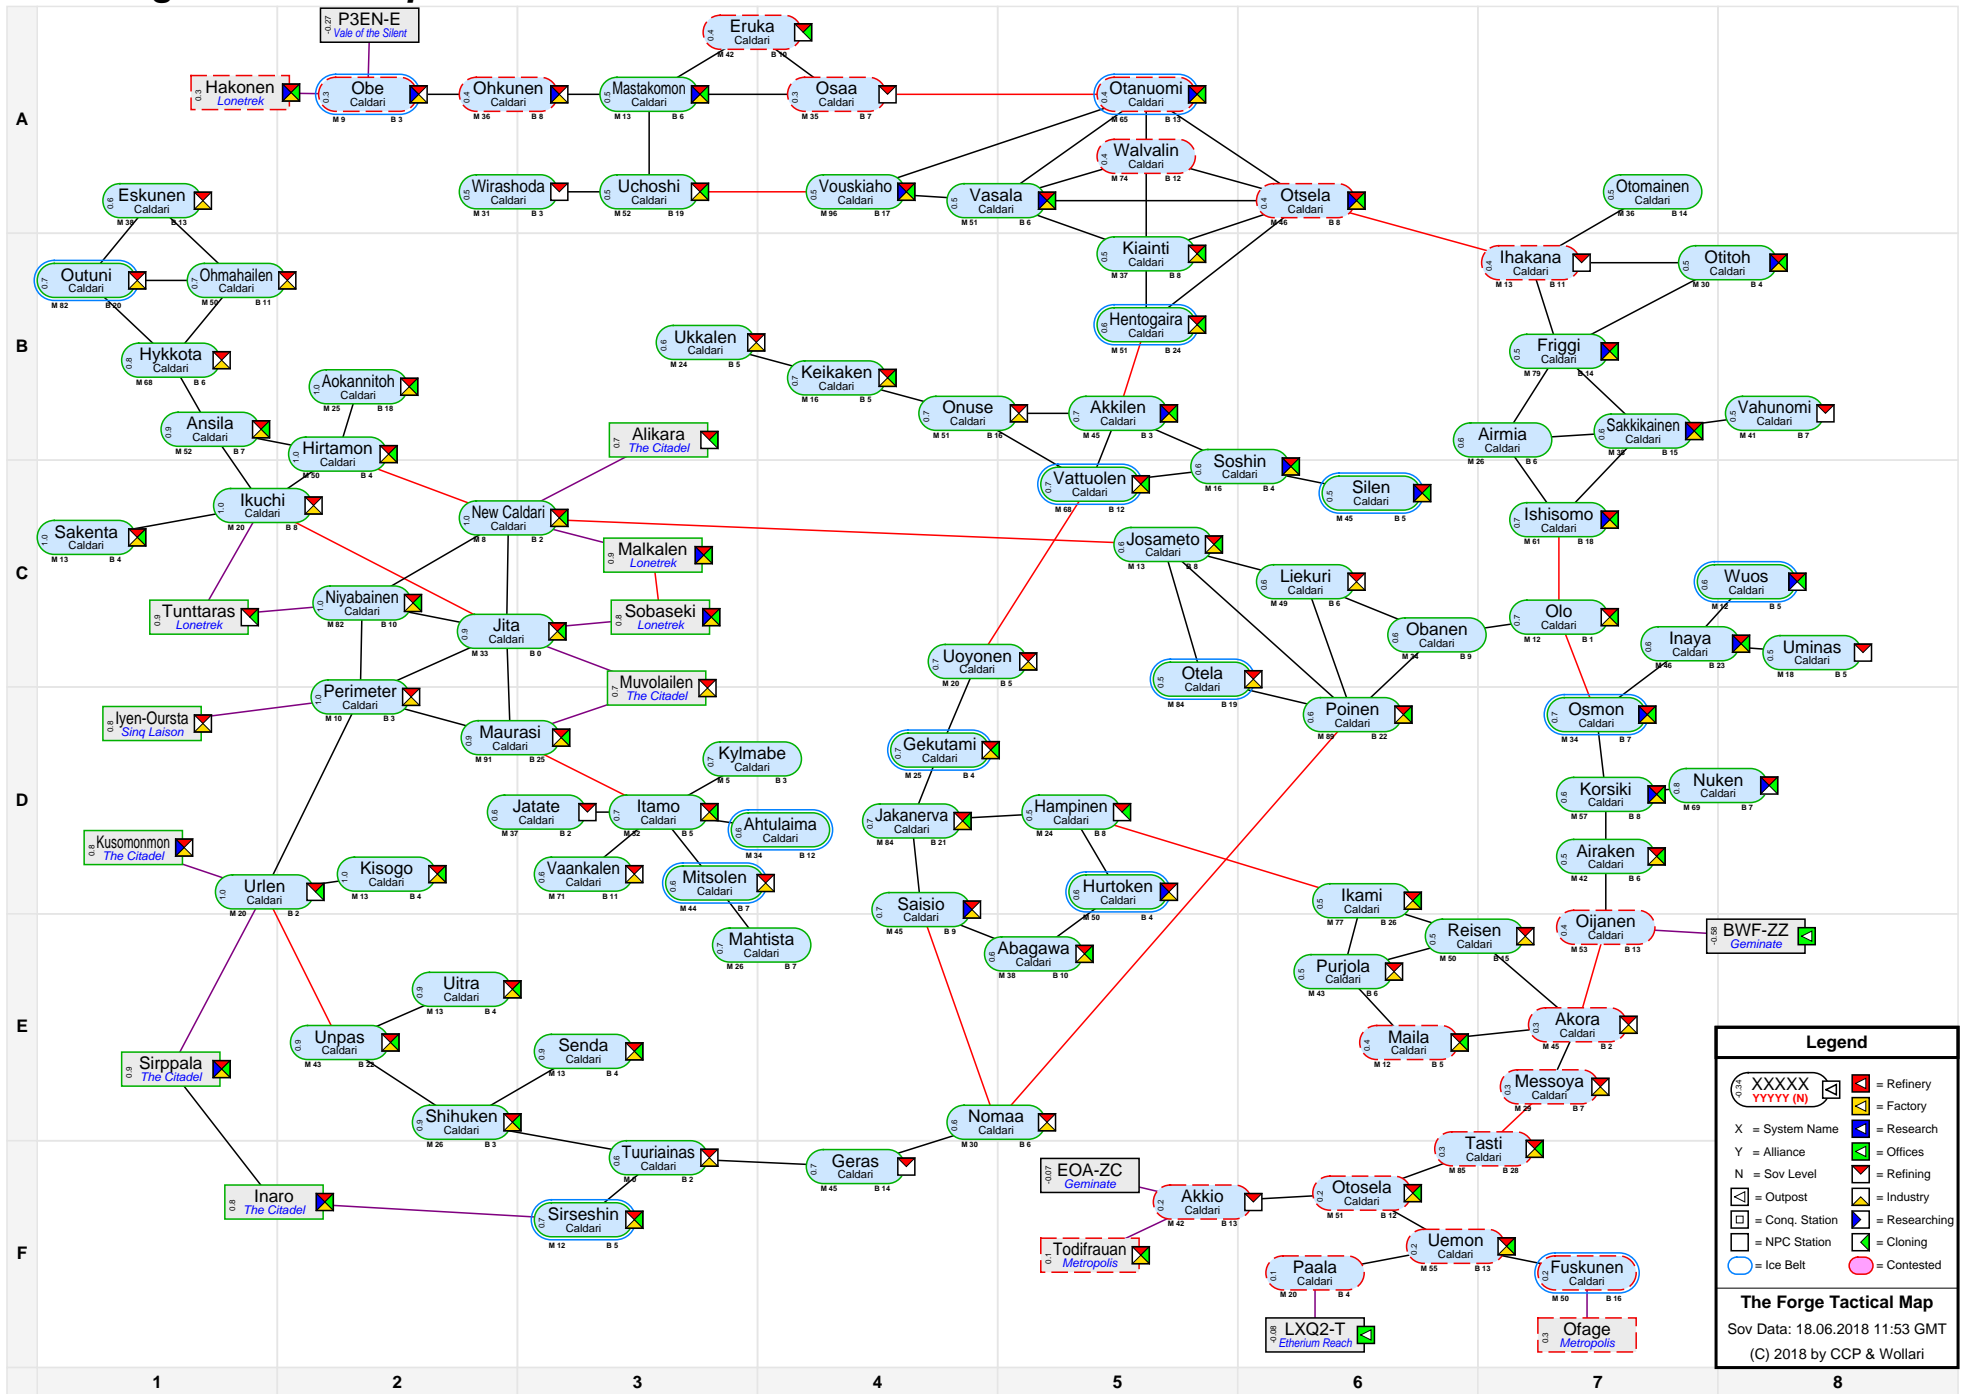

The Forge Tactical Map

Legend

XXXXX
YYYY (N) = Refinery
X = Factory
X = System Name
X = Alliance
X = Research
X = Offices
X = Refining
X = Industry
X = Conq. Station
X = Researching
X = NPC Station
X = Cloning
X = Ice Belt
X = Contested

The Forge Tactical Map
 Sov Data: 18.06.2018 11:53 GMT
 (C) 2018 by CCP & Wollari