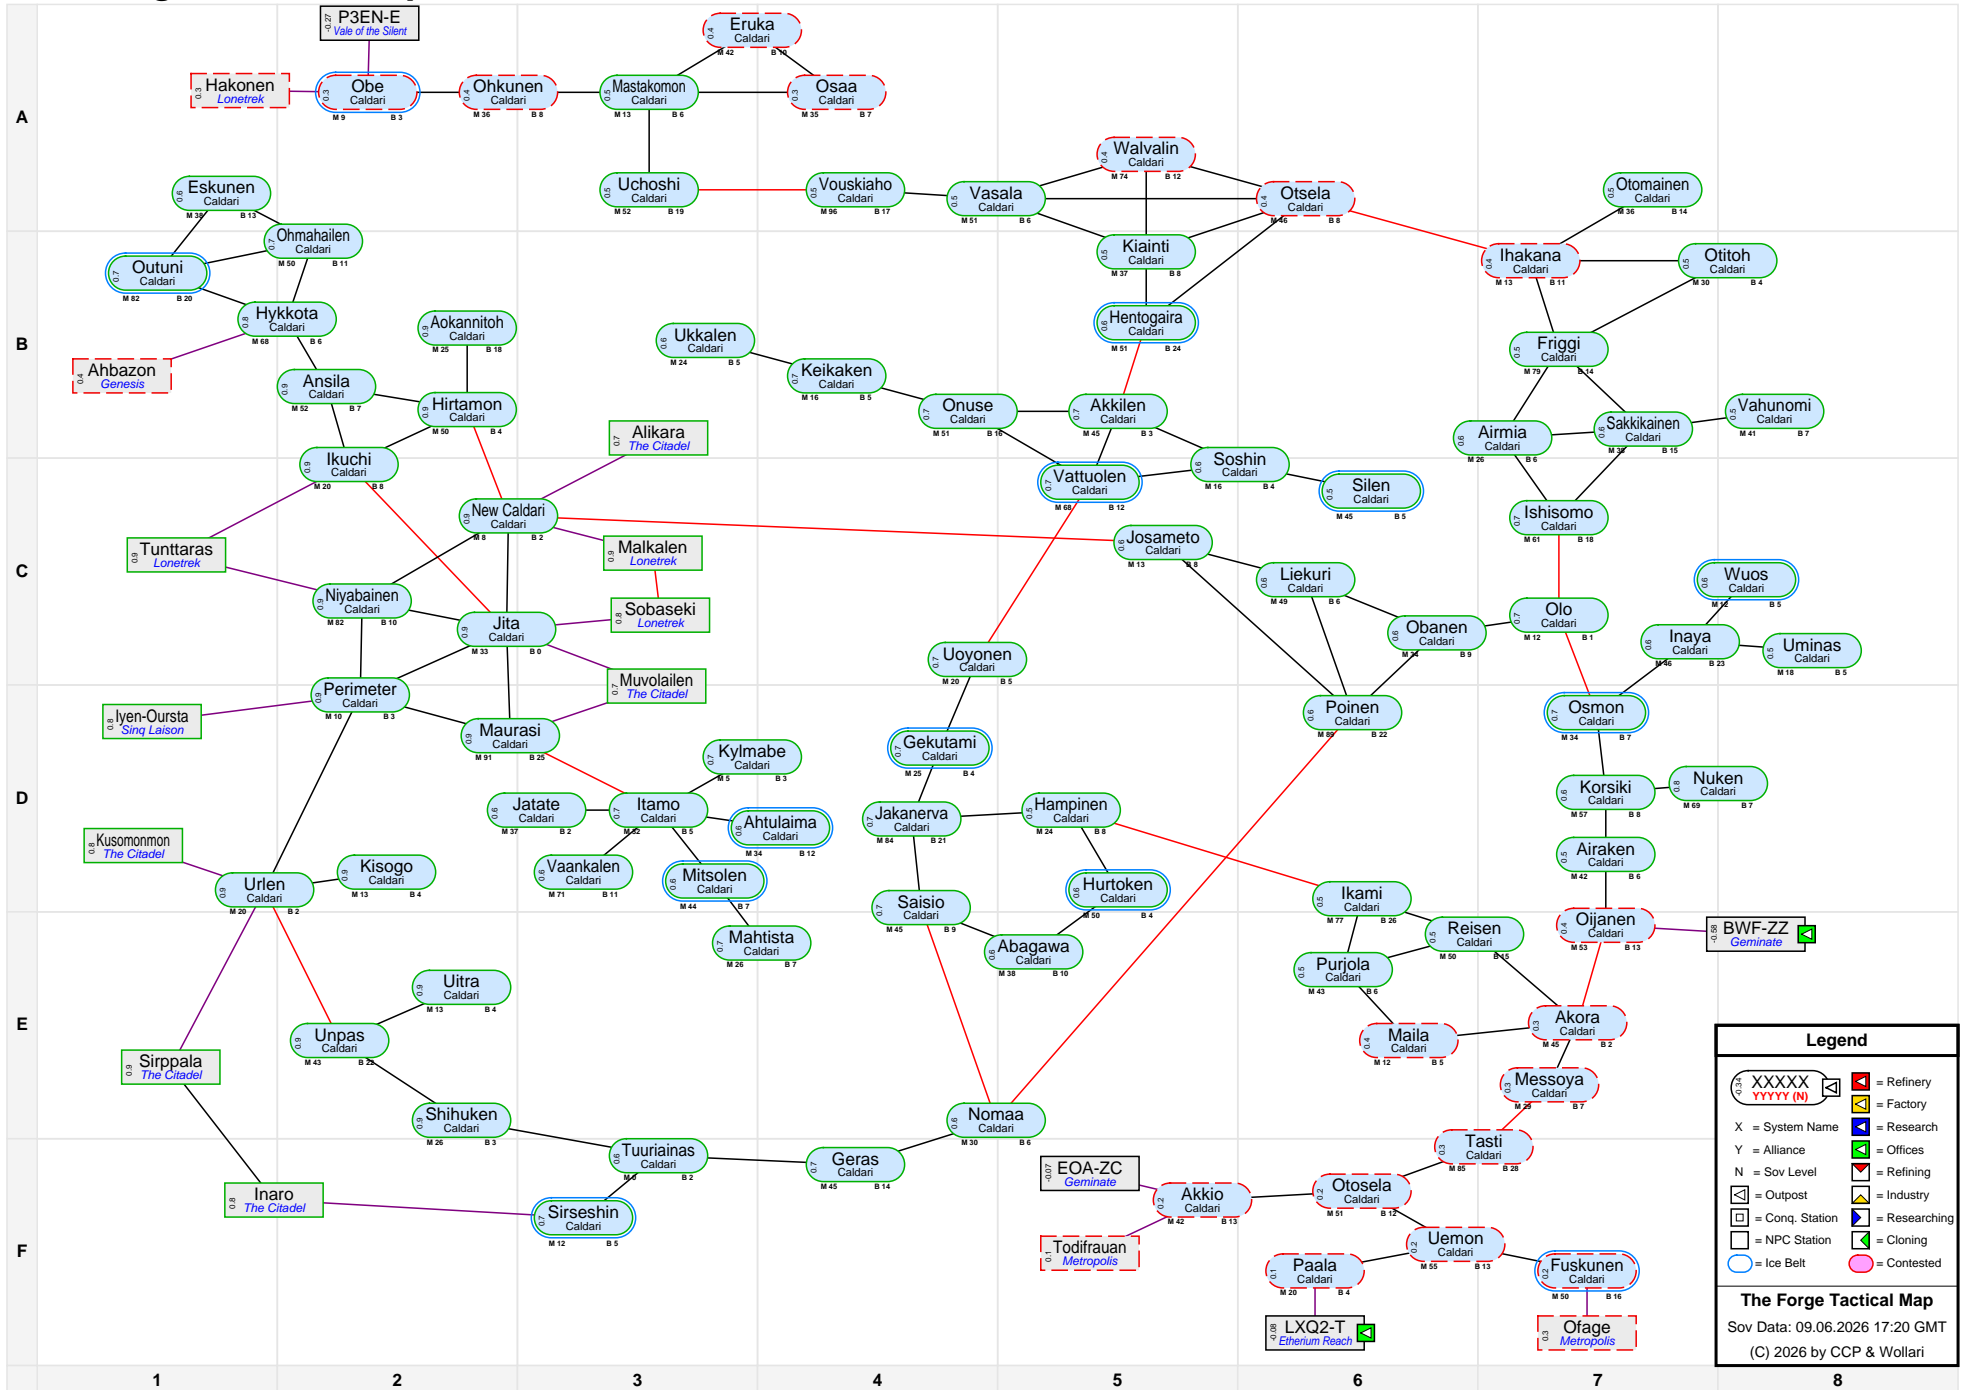

The Forge Tactical Map

Legend

- XXXXX (with M/N) = Refinery
- XXXXX (with F) = Factory
- X = System Name
- Y = Alliance
- N = Sov Level
- [Symbol] = Research
- [Symbol] = Offices
- [Symbol] = Refining
- [Symbol] = Industry
- [Symbol] = Conq. Station
- [Symbol] = Researching
- [Symbol] = NPC Station
- [Symbol] = Cloning
- Blue Oval = Ice Belt
- Pink Oval = Contested

The Forge Tactical Map
 Sov Data: 09.06.2026 17:20 GMT
 (C) 2026 by CCP & Wollari