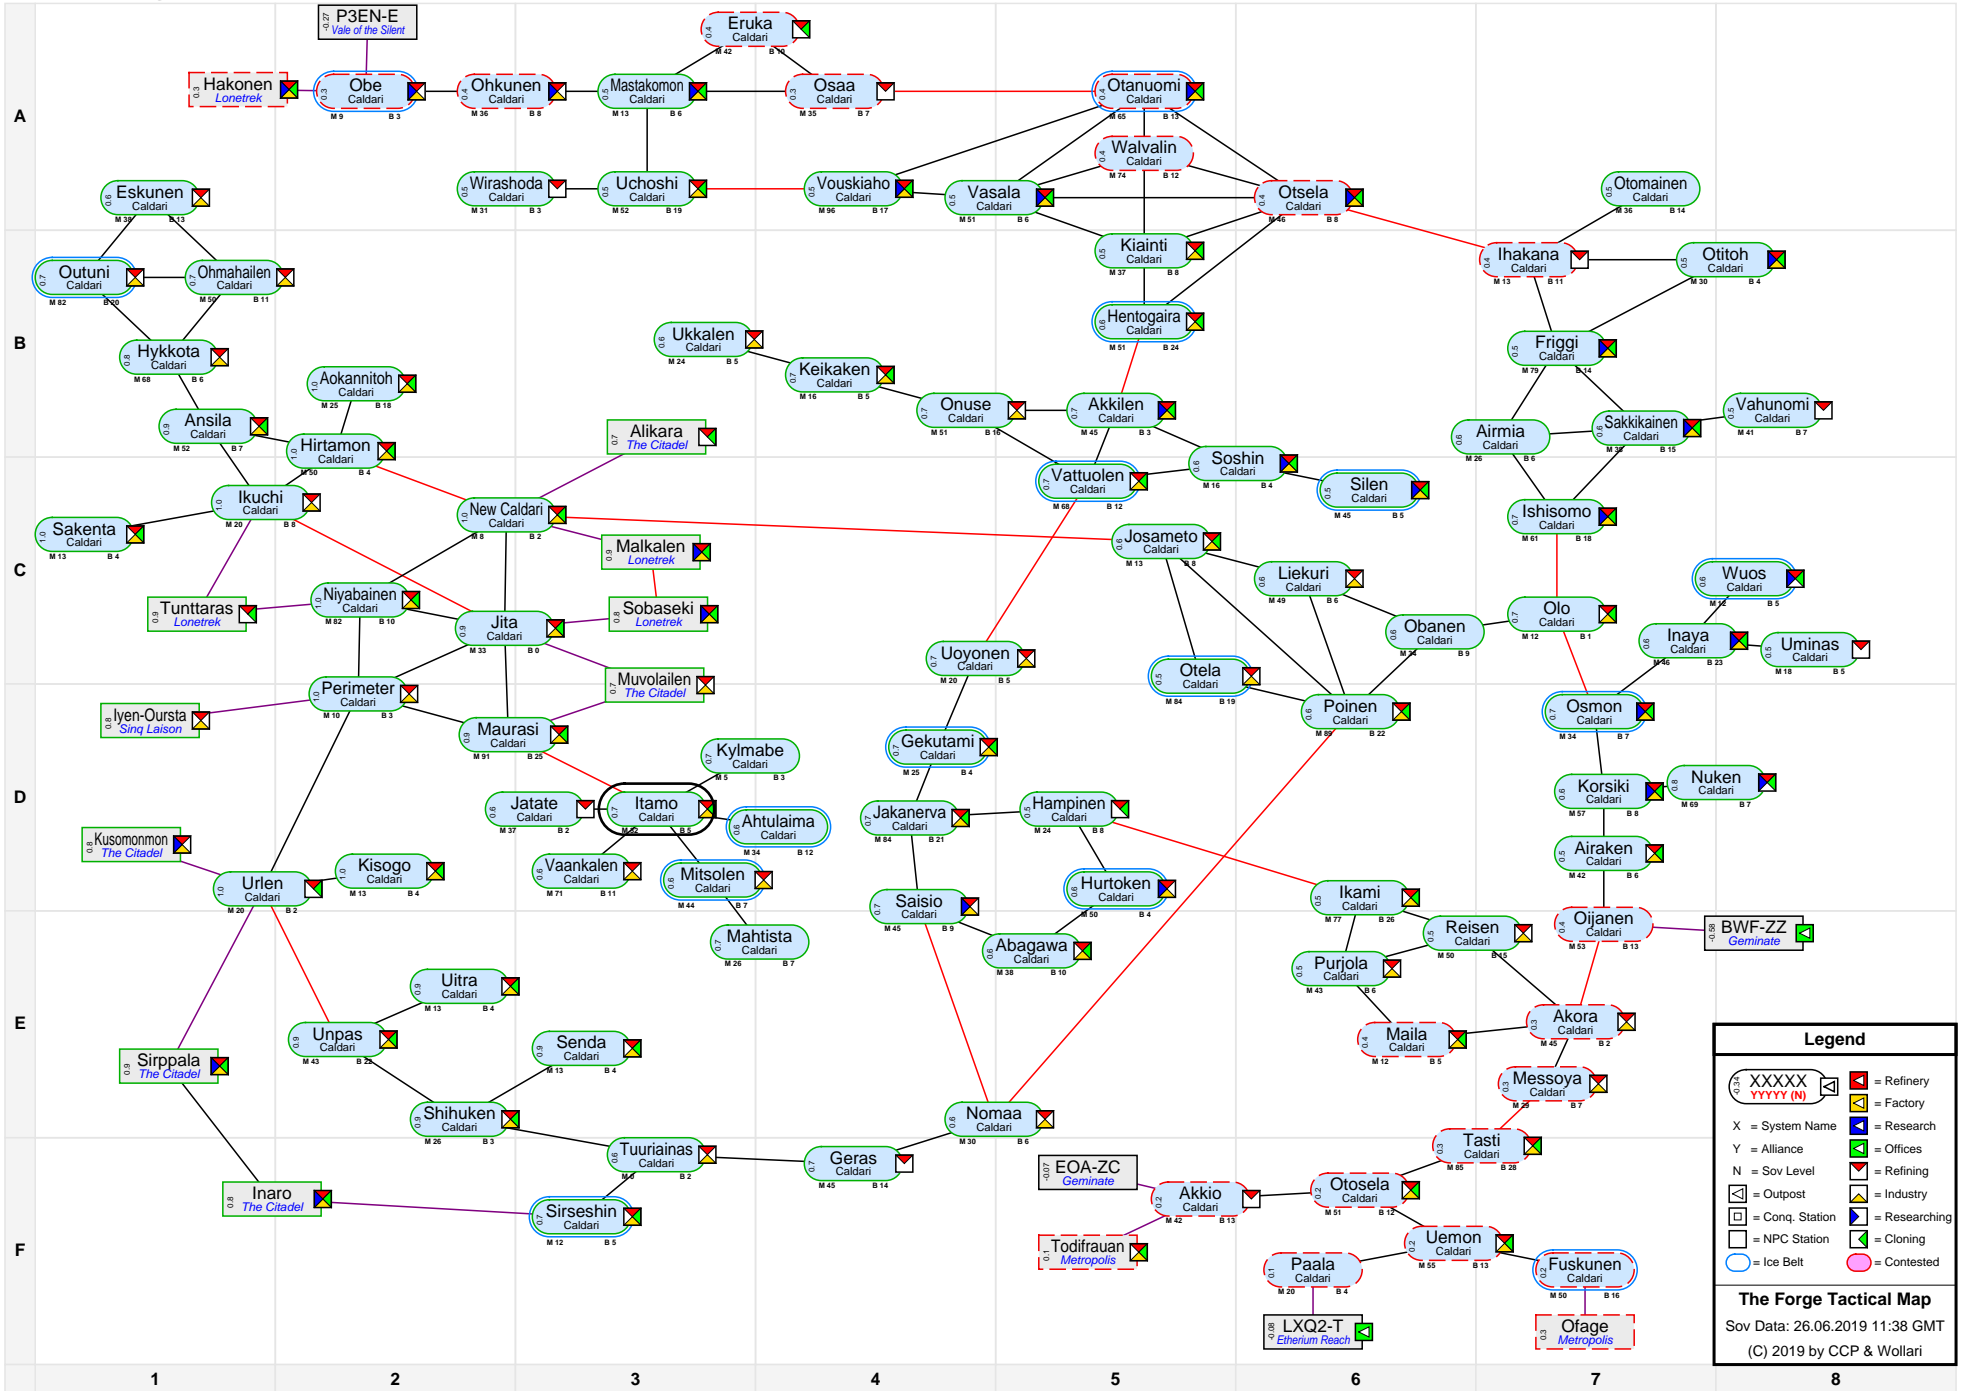

# The Forge Tactical Map

**Legend**

- XXXXX YYYYY (N) = Refinery
- X = Factory
- X = System Name
- Y = Alliance
- N = Sov Level
- X = Research
- X = Offices
- X = Refining
- X = Industry
- X = Conq. Station
- X = Researching
- X = NPC Station
- X = Cloning
- = Ice Belt
- = Contested

**The Forge Tactical Map**  
 Sov Data: 26.06.2019 11:38 GMT  
 (C) 2019 by CCP & Wollari