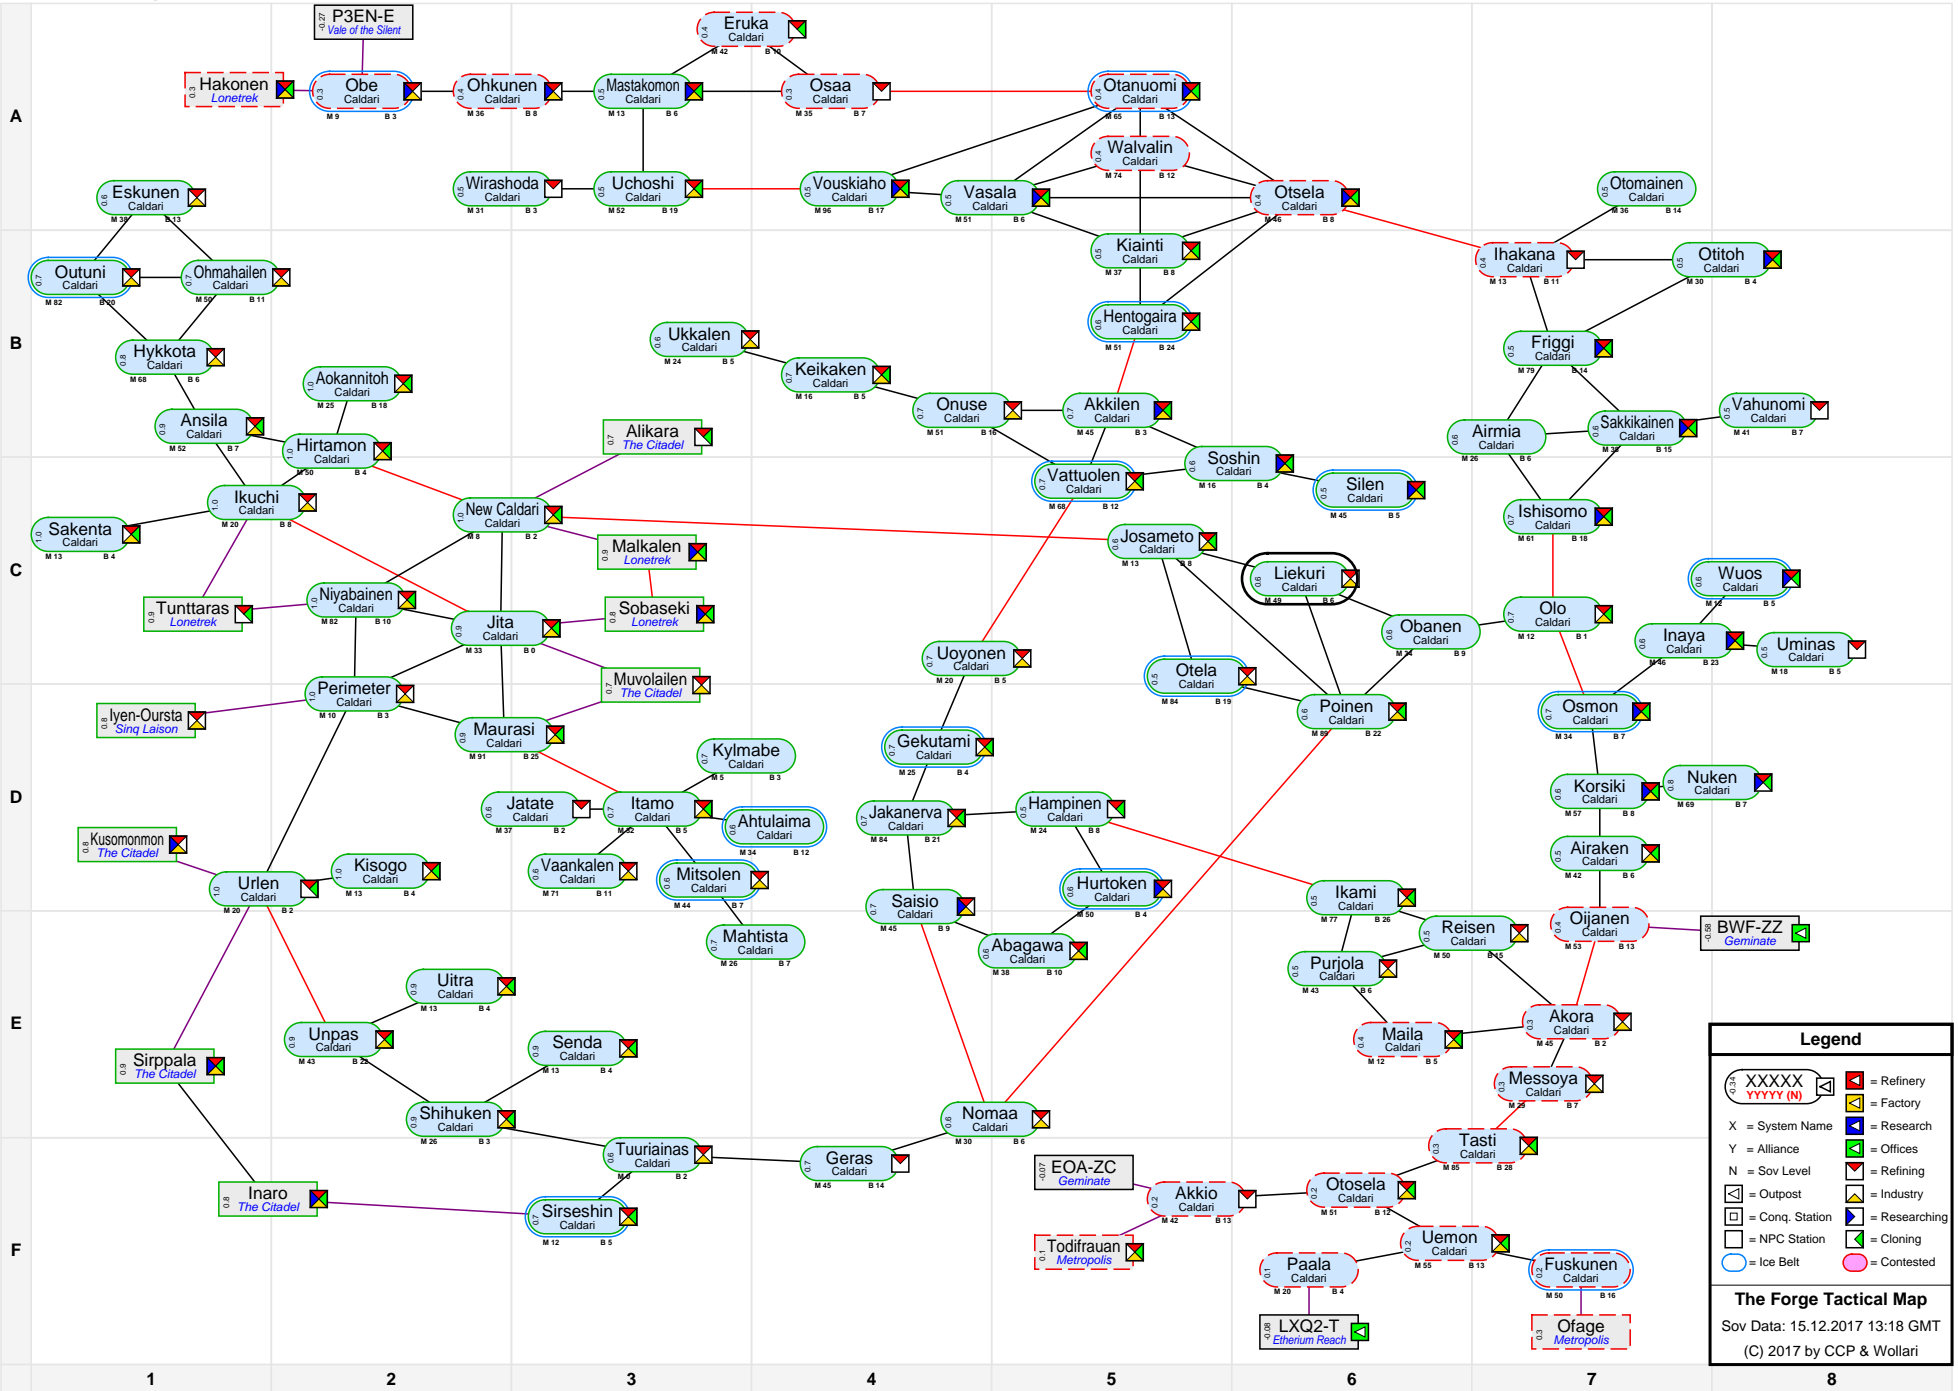

The Forge Tactical Map

Legend

XXXXX
YYYYY (N) = Refinery
XXXX = Factory
X = System Name
Y = Alliance
N = Sov Level
O = Offices
I = Refining
R = Industry
C = Conq. Station
S = Researching
P = NPC Station
C = Cloning
○ = Ice Belt
○ = Contested

The Forge Tactical Map
 Sov Data: 15.12.2017 13:18 GMT
 (C) 2017 by CCP & Wollari