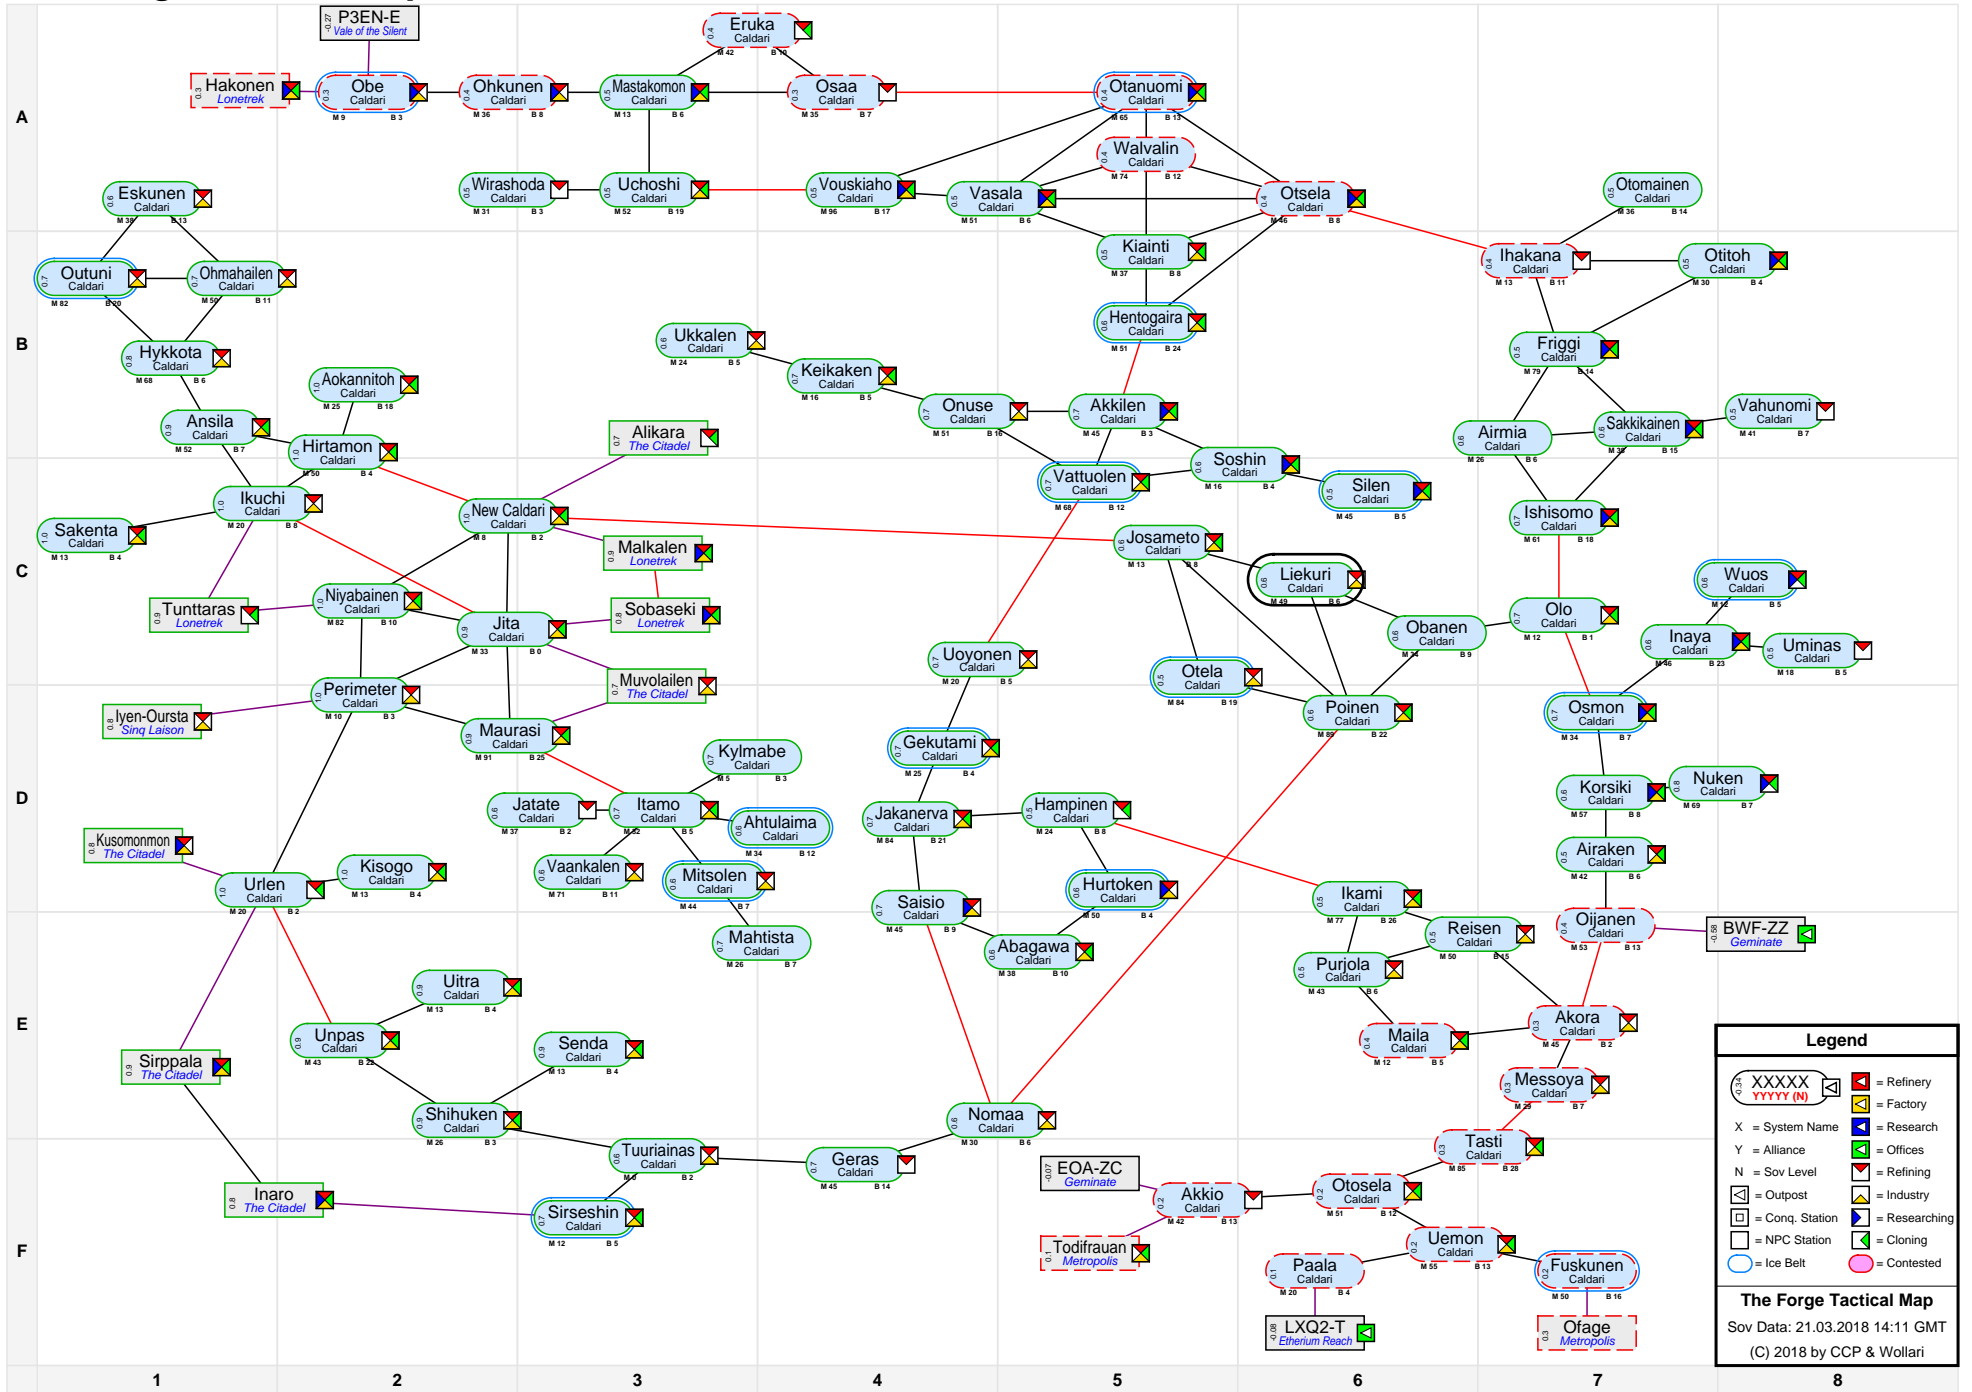

The Forge Tactical Map

Legend

XXXXX
YYYYY (N) = Refinery

X = System Name = Factory

Y = Alliance = Research

N = Sov Level = Offices

= Refining

= Industry

= Conq. Station

= Researching

= NPC Station

= Cloning

= Ice Belt

= Contested

The Forge Tactical Map
Sov Data: 21.03.2018 14:11 GMT
(C) 2018 by CCP & Wollari