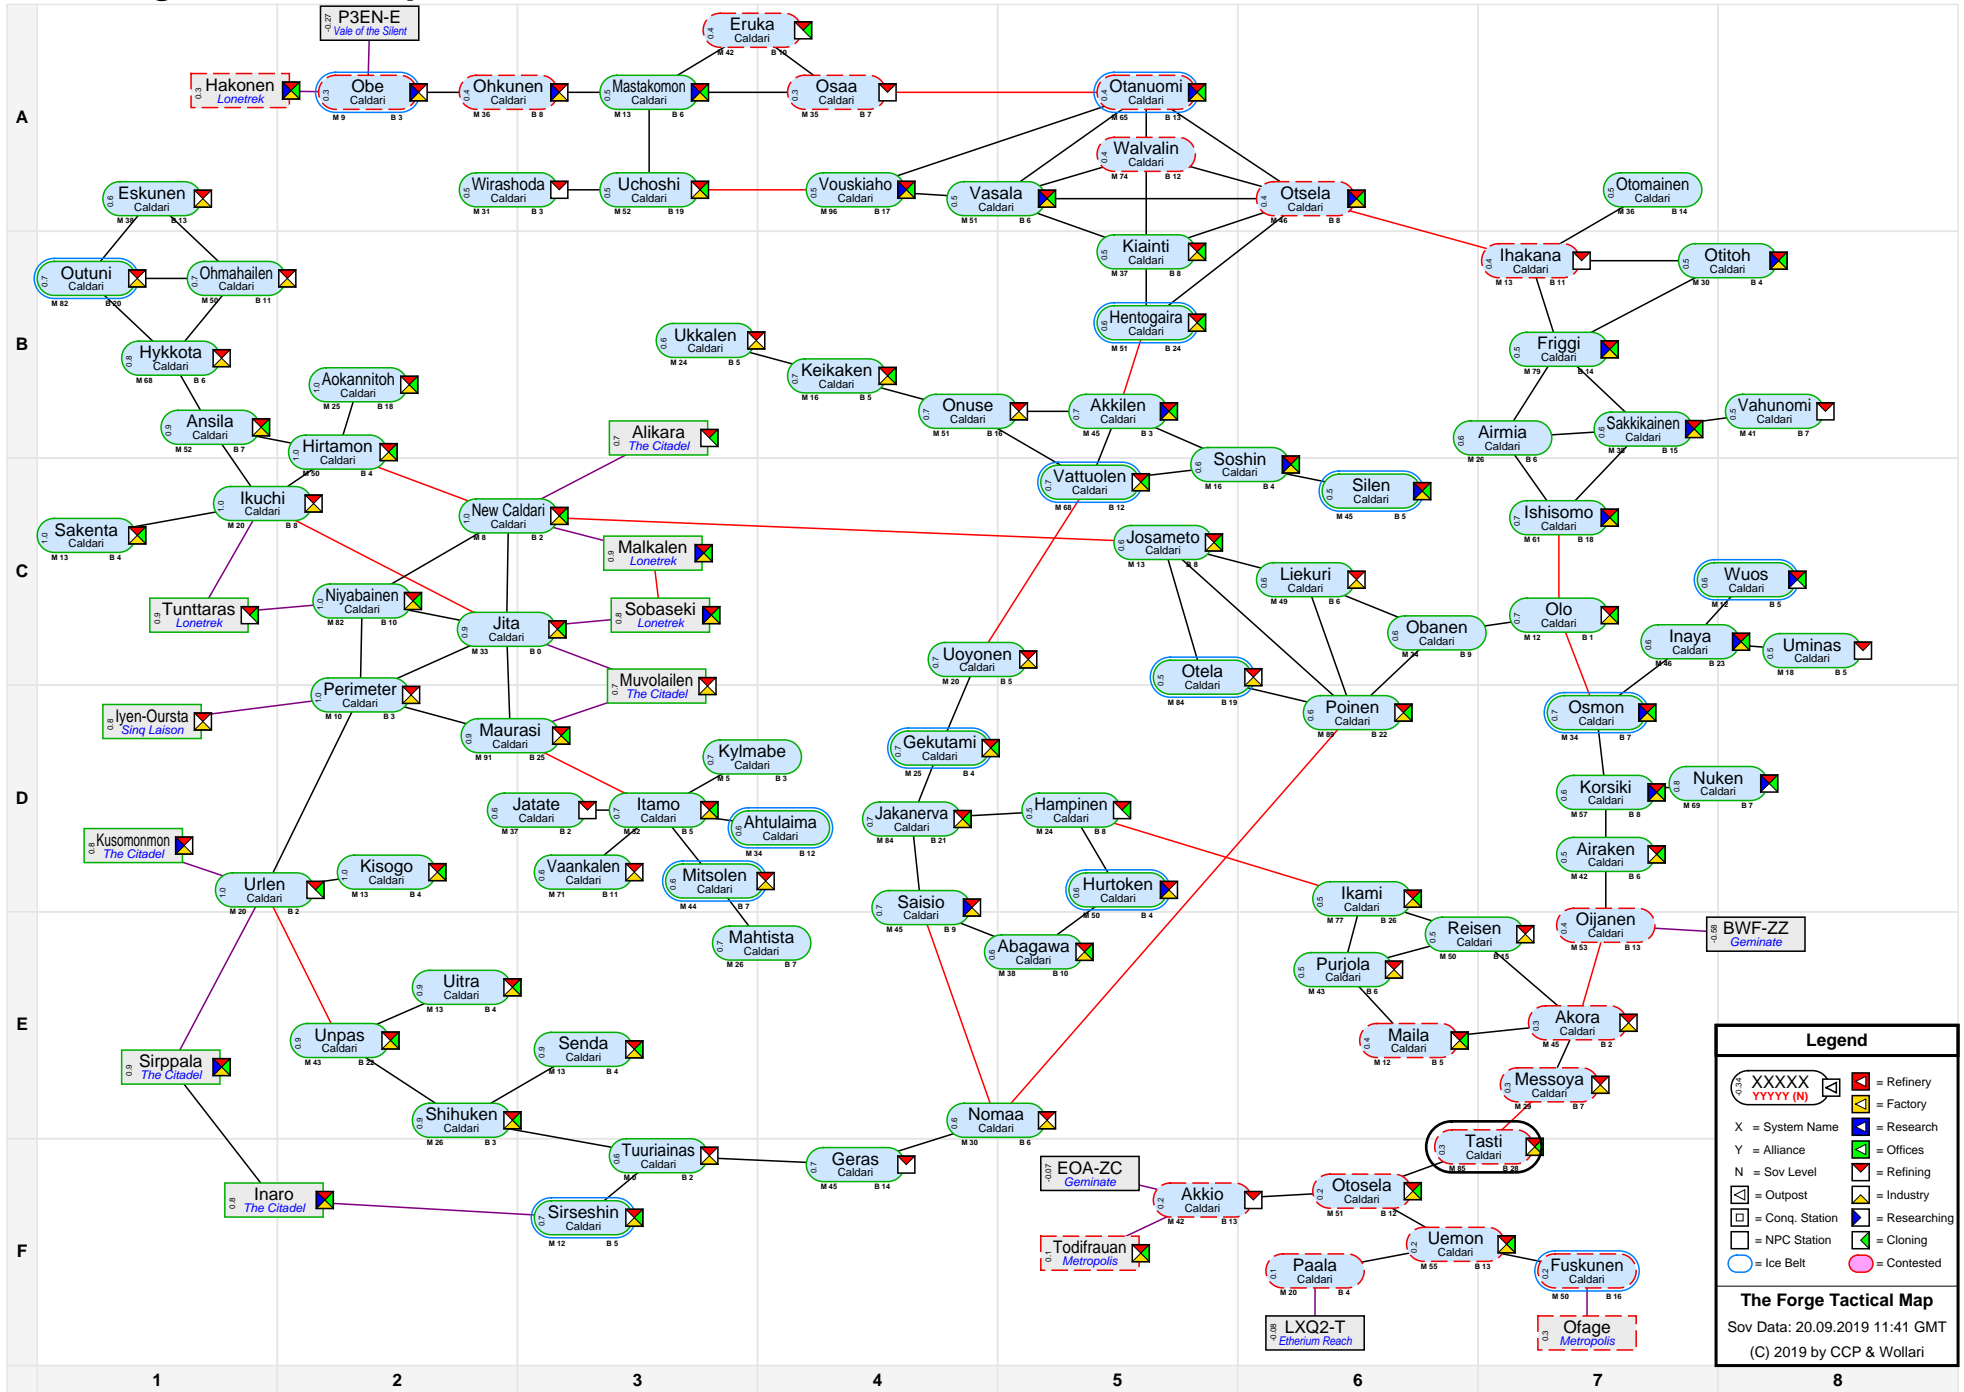

The Forge Tactical Map

Legend	
	= Refinery
	= Factory
	= Research
	= Offices
	= Refining
	= Industry
	= Conq. Station
	= Researching
	= NPC Station
	= Cloning
	= Contested

The Forge Tactical Map
 Sov Data: 20.09.2019 11:41 GMT
 (C) 2019 by CCP & Wollari