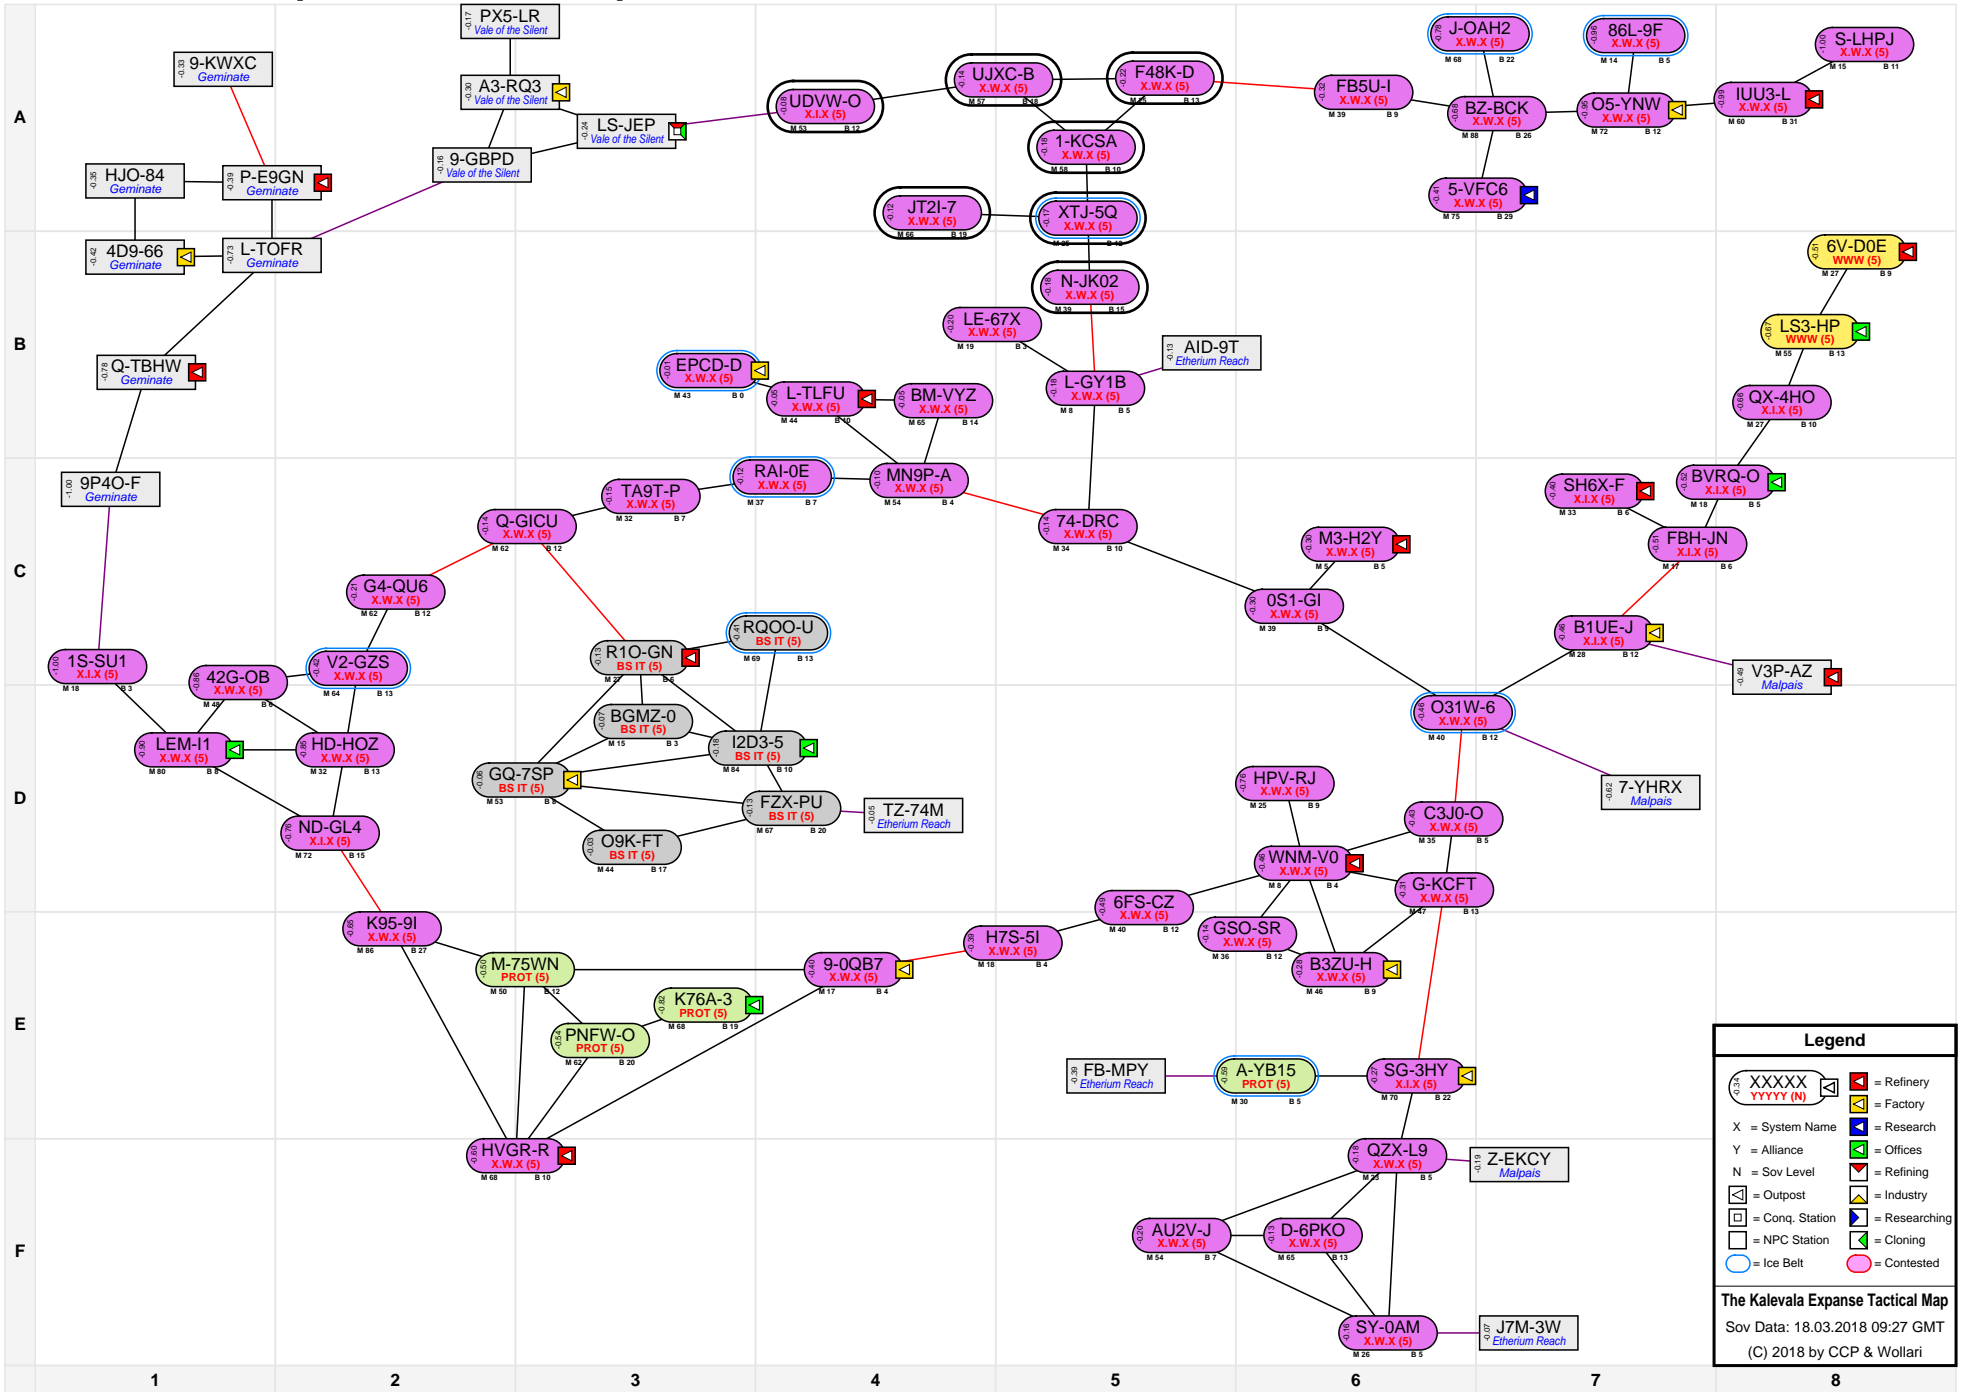

# The Kalevala Expanse Tactical Map

**Legend**

- = Refinery
- = Factory
- = Research
- = Offices
- = Refining
- = Outpost
- = Conq. Station
- = NPC Station
- = Cloning
- = Ice Belt
- = Contested

**The Kalevala Expanse Tactical Map**  
 Sov Data: 18.03.2018 09:27 GMT  
 (C) 2018 by CCP & Wollari