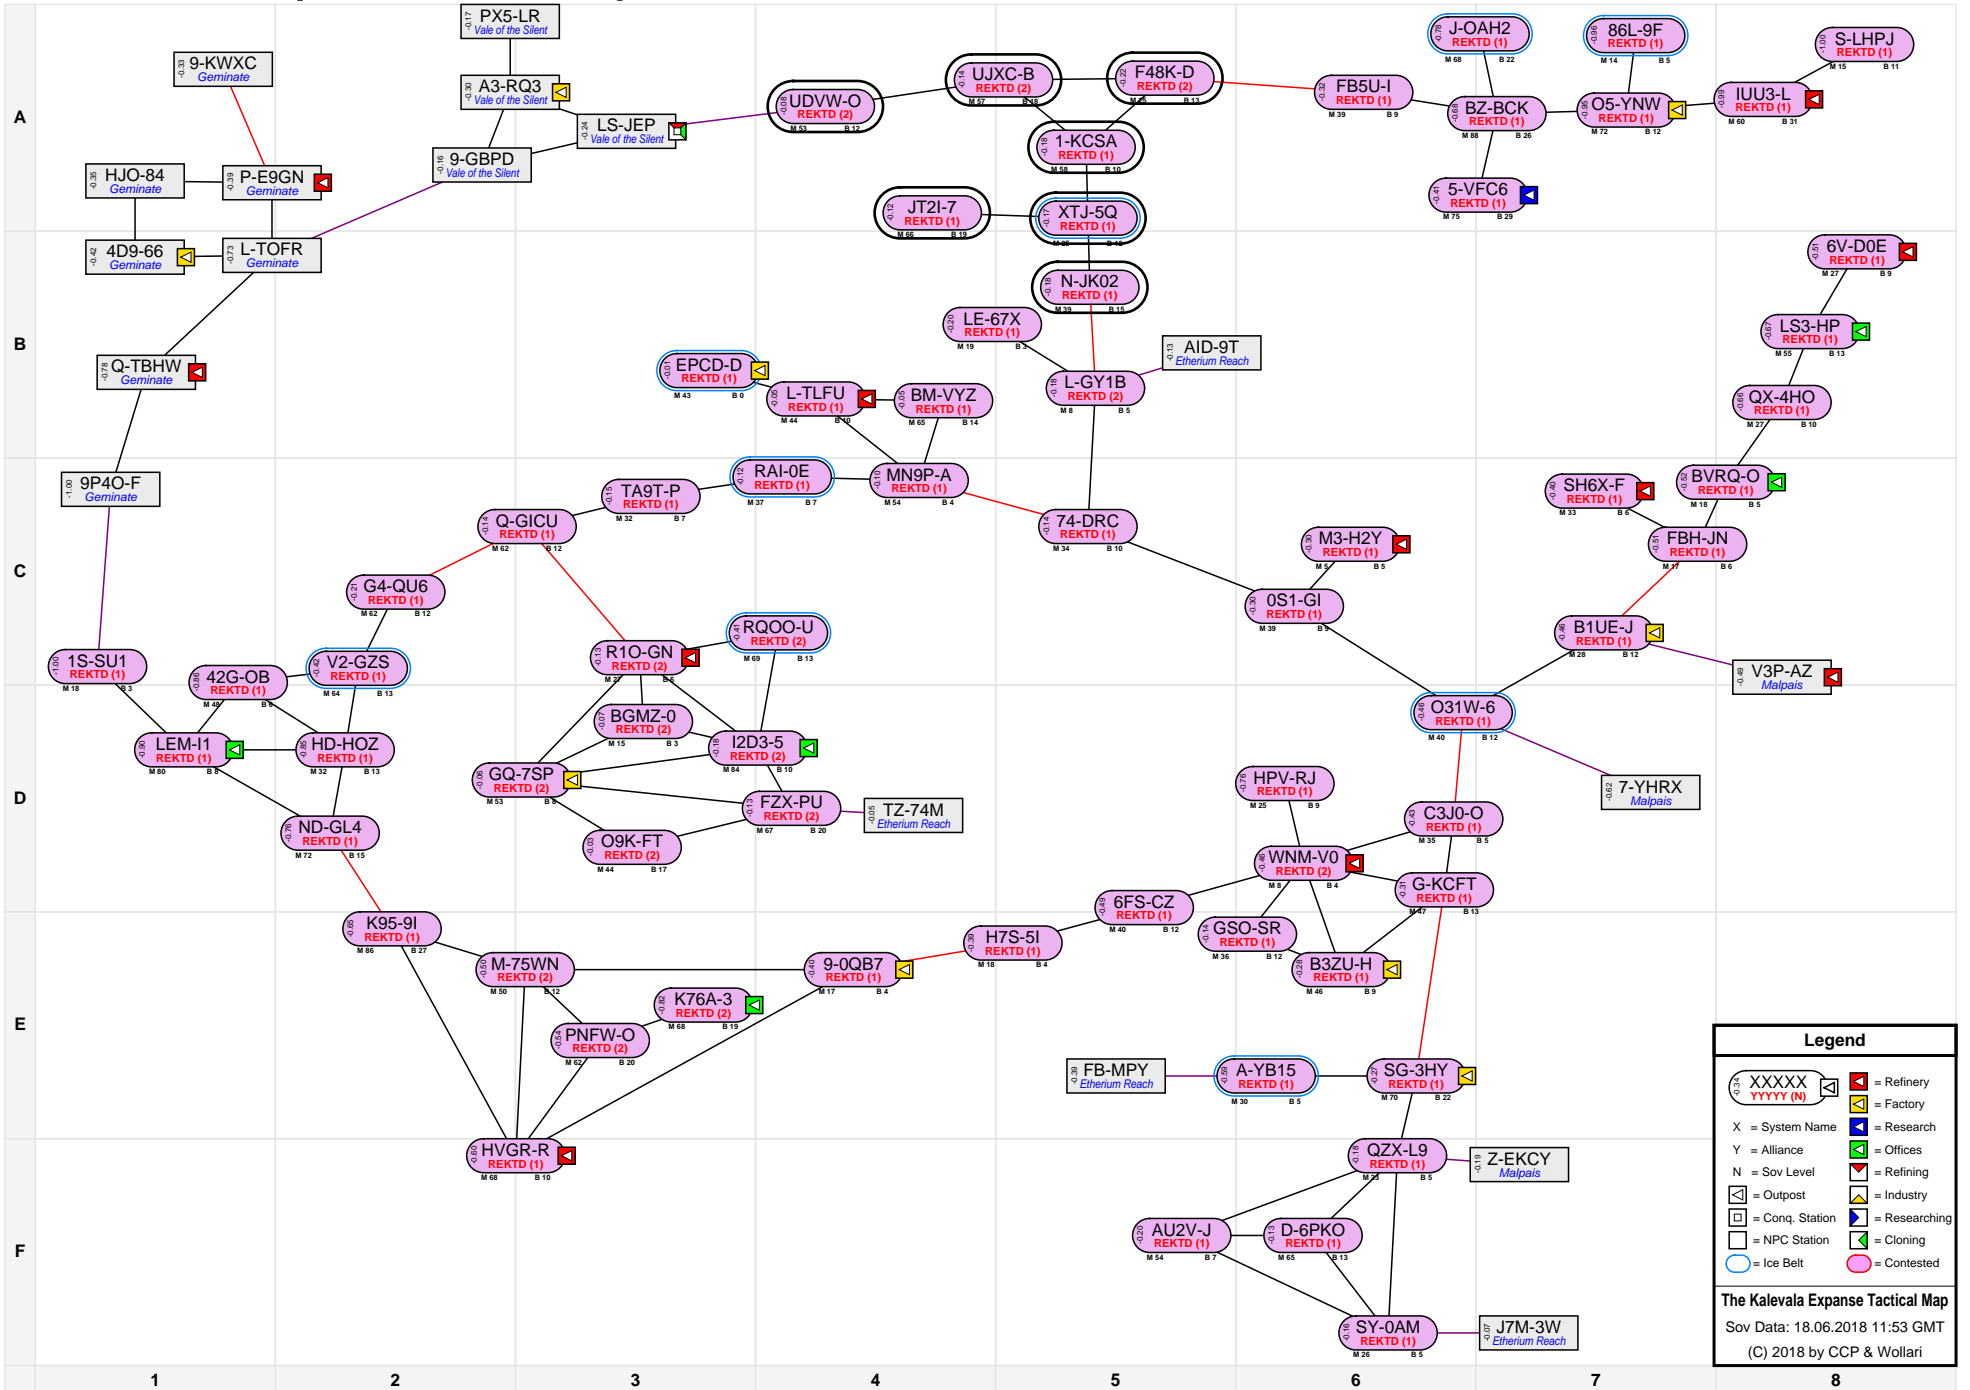

The Kalevala Expanse Tactical Map

Legend

- XXXXXX YYY (N) [Icon] = Refinery
- XXXXXX YYY (N) [Icon] = Factory
- X = System Name
- Y = Alliance
- N = Sov Level
- [Icon] = Outpost
- [Icon] = Conq. Station
- [Icon] = NPC Station
- [Icon] = Research
- [Icon] = Offices
- [Icon] = Refining
- [Icon] = Industry
- [Icon] = Researching
- [Icon] = Cloning
- = Ice Belt
- = Contested

The Kalevala Expanse Tactical Map
 Sov Data: 18.06.2018 11:53 GMT
 (C) 2018 by CCP & Wollari