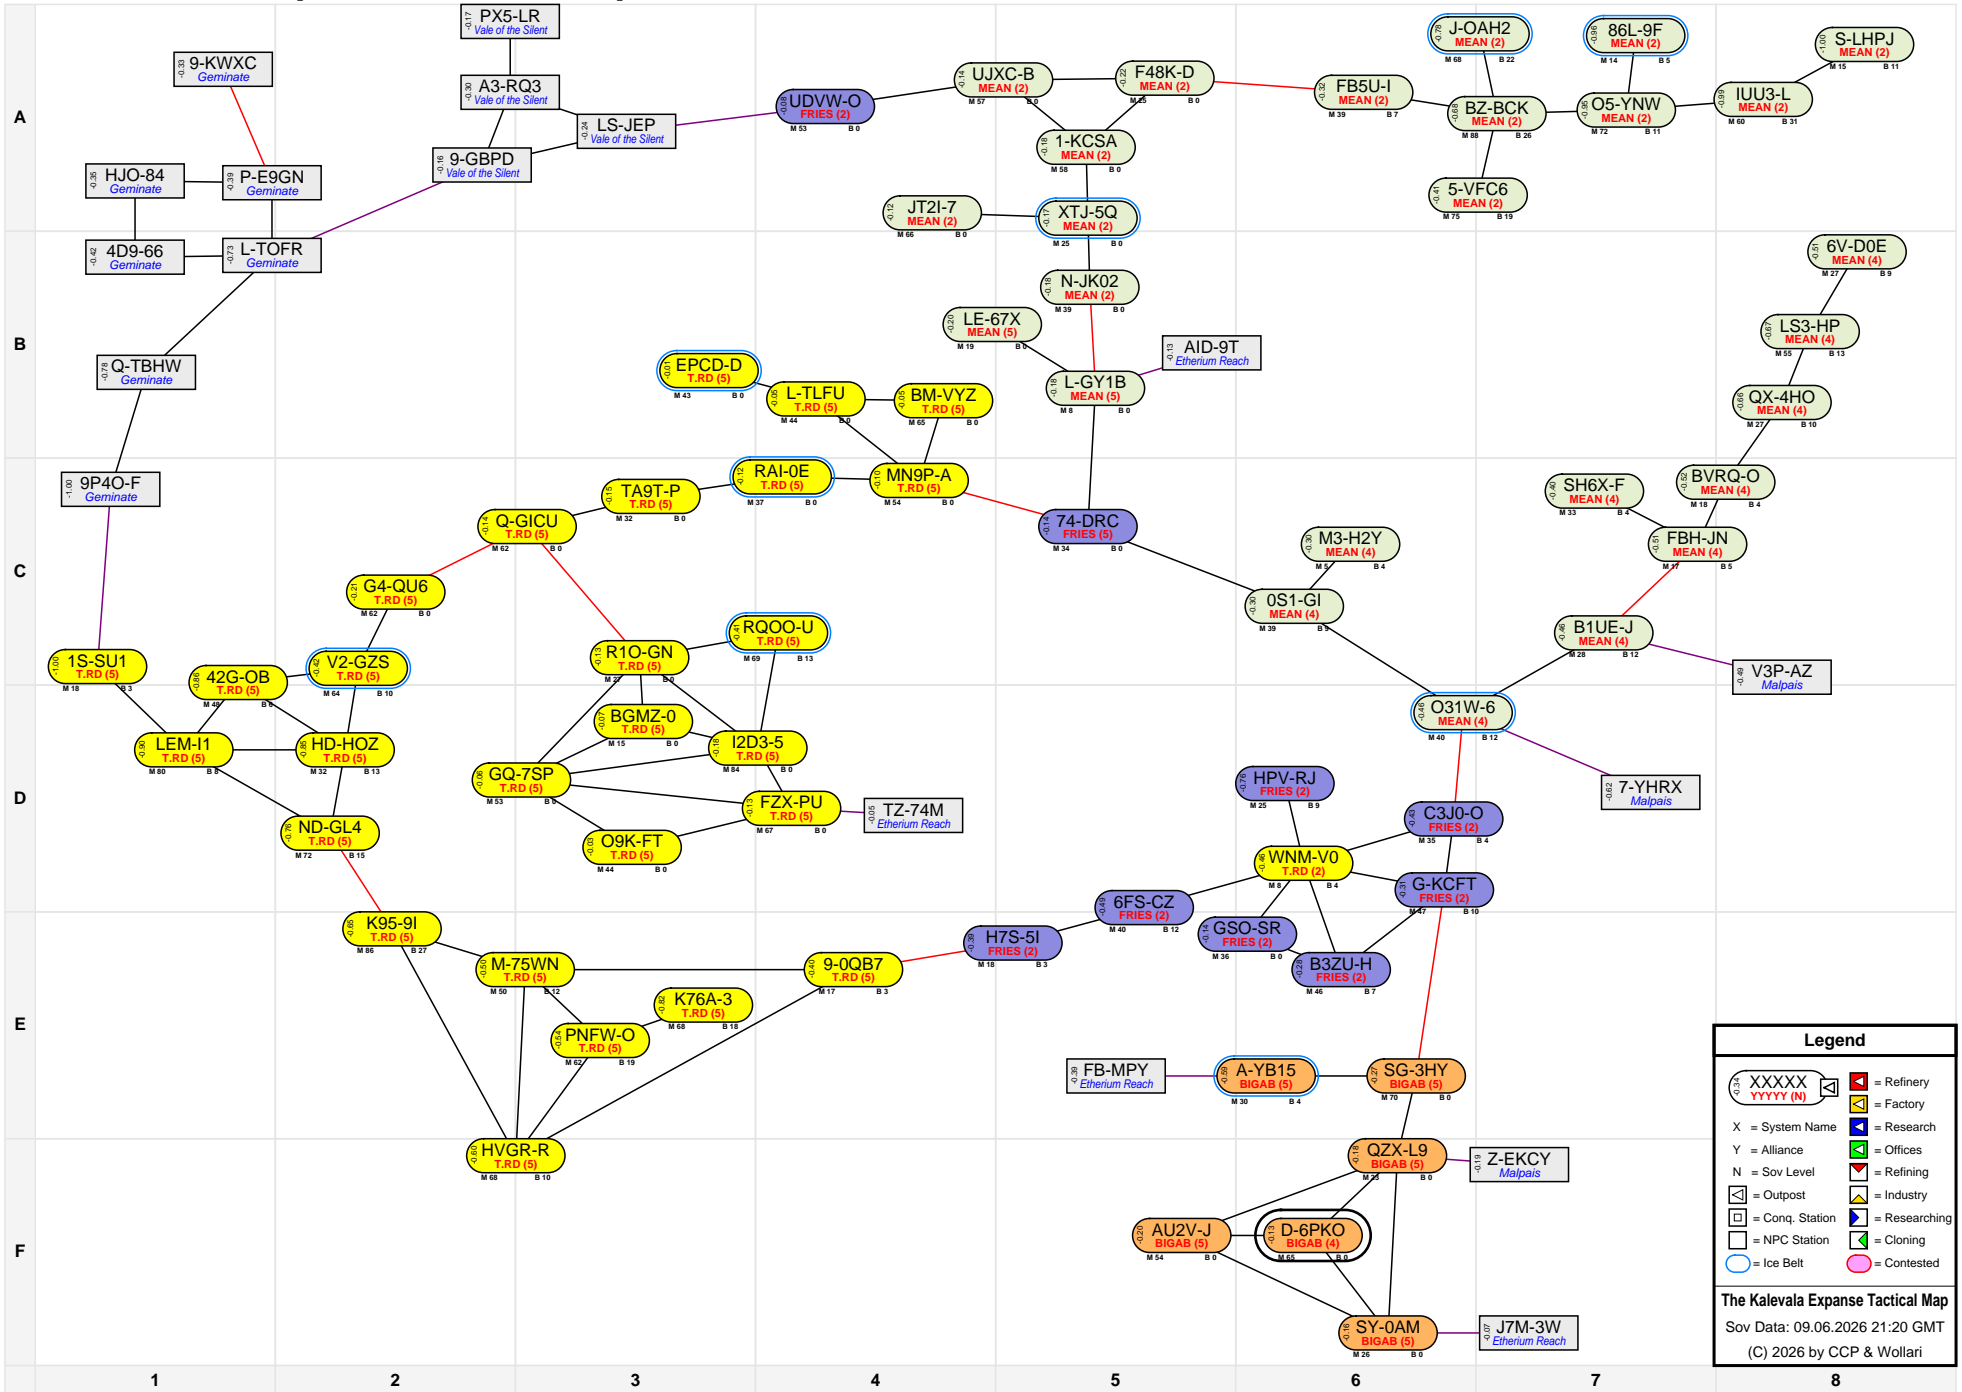

# The Kalevala Expanse Tactical Map

**Legend**

- XXXXXX (Red) = Refinery
- YYYYY (Blue) = Factory
- X (Green) = Research
- Y (Purple) = Offices
- N (Orange) = Refining
- [Box] (Yellow) = Industry
- [Box] (Light Blue) = Conq. Station
- [Box] (Light Green) = Researching
- [Box] (Light Blue) = NPC Station
- [Circle] (Blue) = Ice Belt
- [Circle] (Pink) = Contested

**The Kalevala Expanse Tactical Map**  
 Sov Data: 09.06.2026 21:20 GMT  
 (C) 2026 by CCP & Wollari