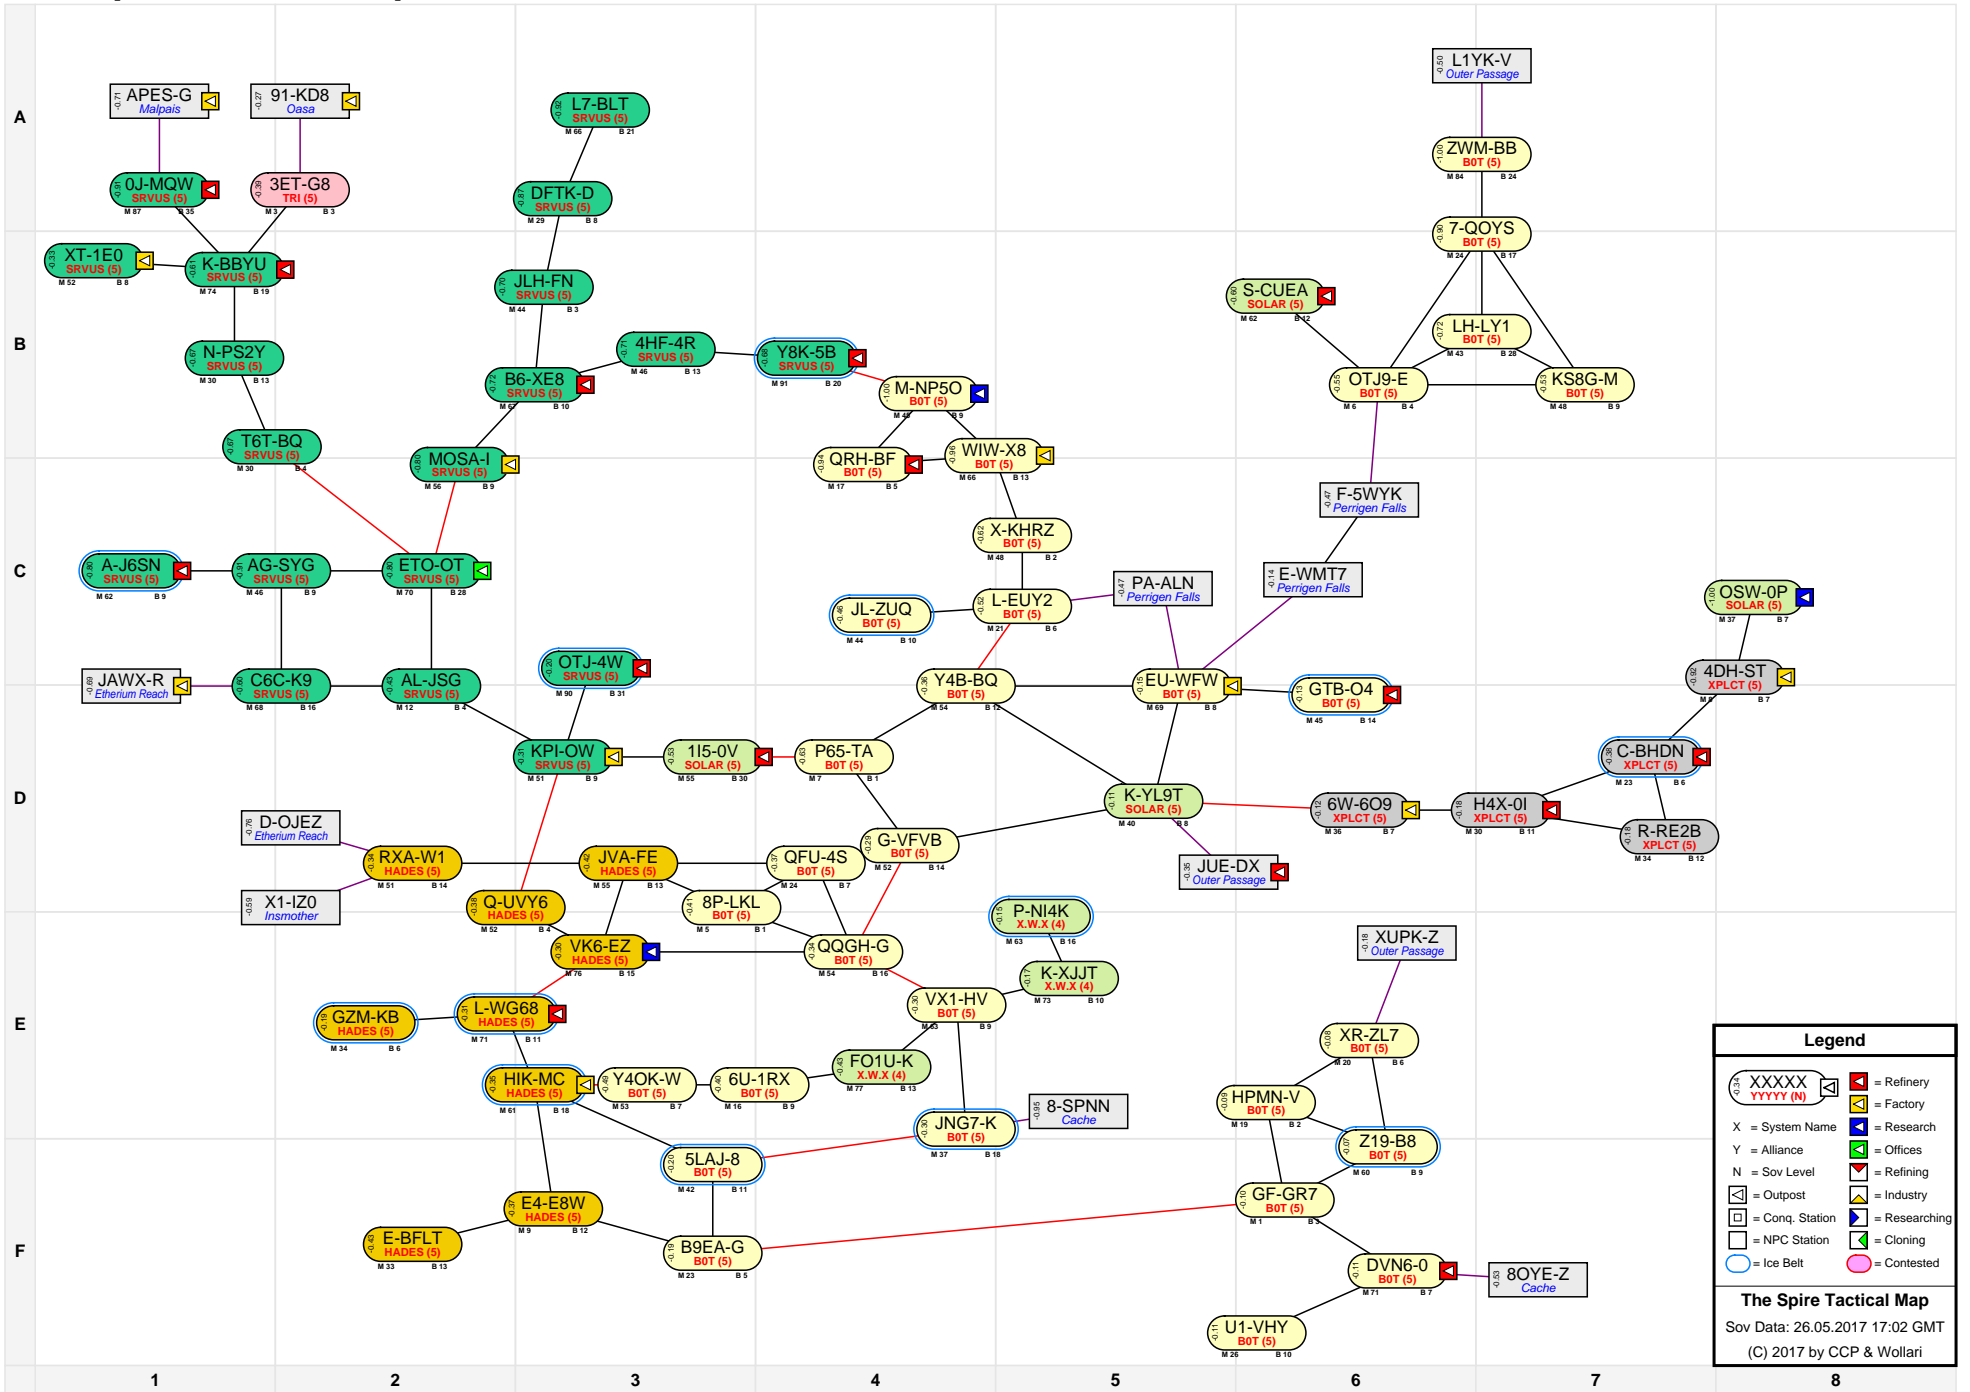

The Spire Tactical Map

Legend

- XXXXXX YYYYY (N)** = Station icon with system name and sov level.
- Red square with white triangle** = Refinery
- Yellow square with white triangle** = Factory
- X** = System Name
- Y** = Alliance
- N** = Sov Level
- Green square with white triangle** = Research
- Blue square with white triangle** = Offices
- Red square with white triangle** = Refining
- Green square with white triangle** = Outpost
- Blue square with white triangle** = Industry
- White square with black border** = Conq. Station
- Blue square with white triangle** = Researching
- White square with black border** = NPC Station
- Green square with white triangle** = Cloning
- Blue circle** = Ice Belt
- Pink circle** = Contested

The Spire Tactical Map
 Sov Data: 26.05.2017 17:02 GMT
 (C) 2017 by CCP & Wollari