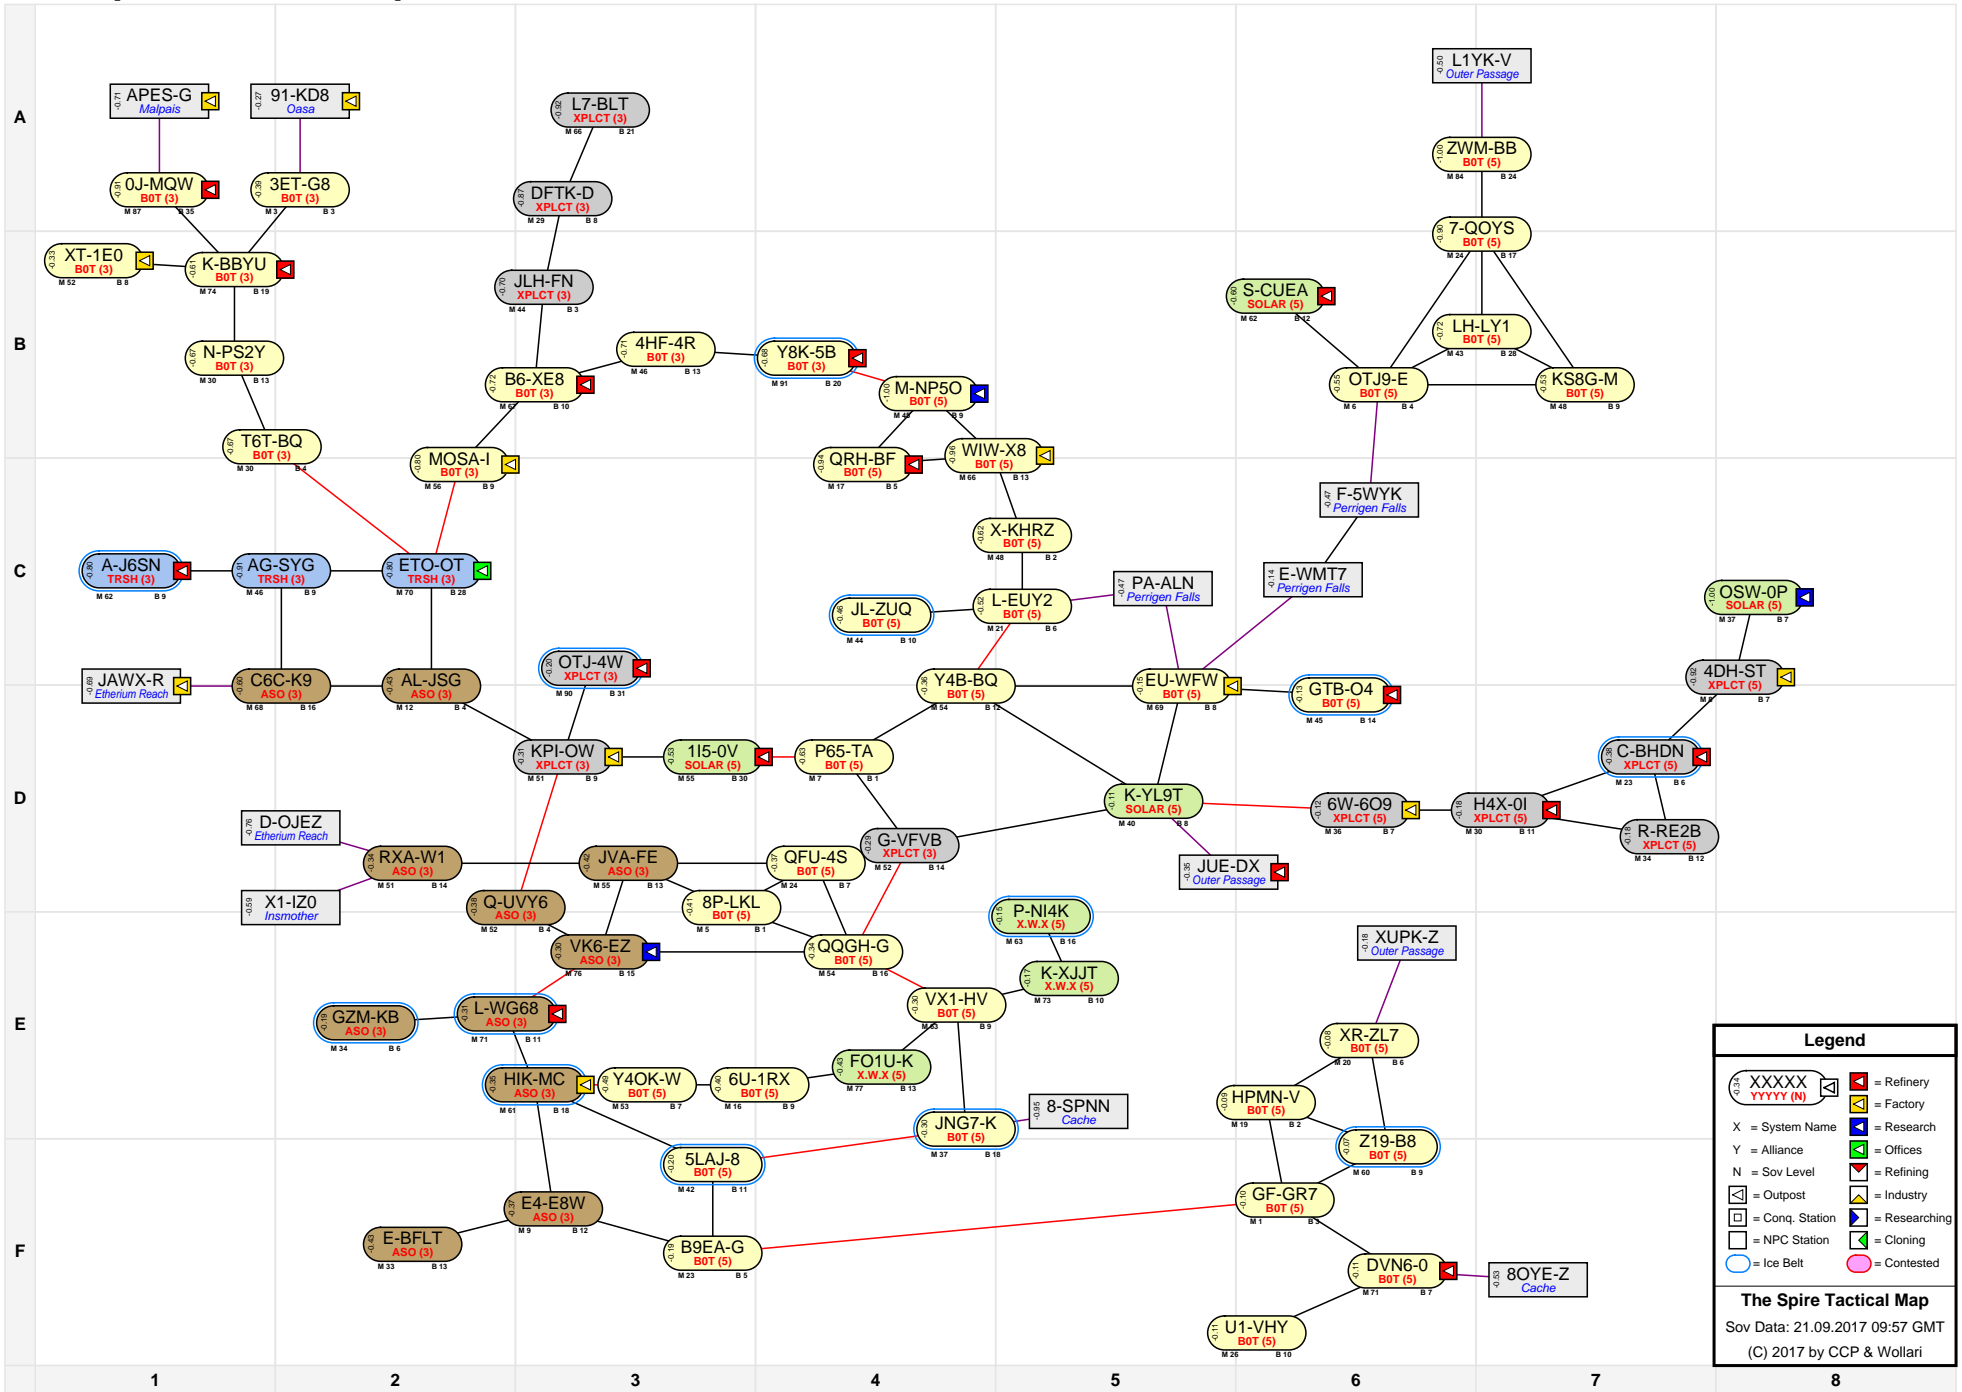

The Spire Tactical Map

Legend

	XXXXX YYYY (N)		= Refinery
X	= System Name		= Factory
Y	= Alliance		= Research
N	= Sov Level		= Offices
	= Refining		= Outpost
	= Conq. Station		= Industry
	= Researching		= NPC Station
	= Cloning		= Ice Belt
	= Contested		

The Spire Tactical Map
Sov Data: 21.09.2017 09:57 GMT
(C) 2017 by CCP & Wollari