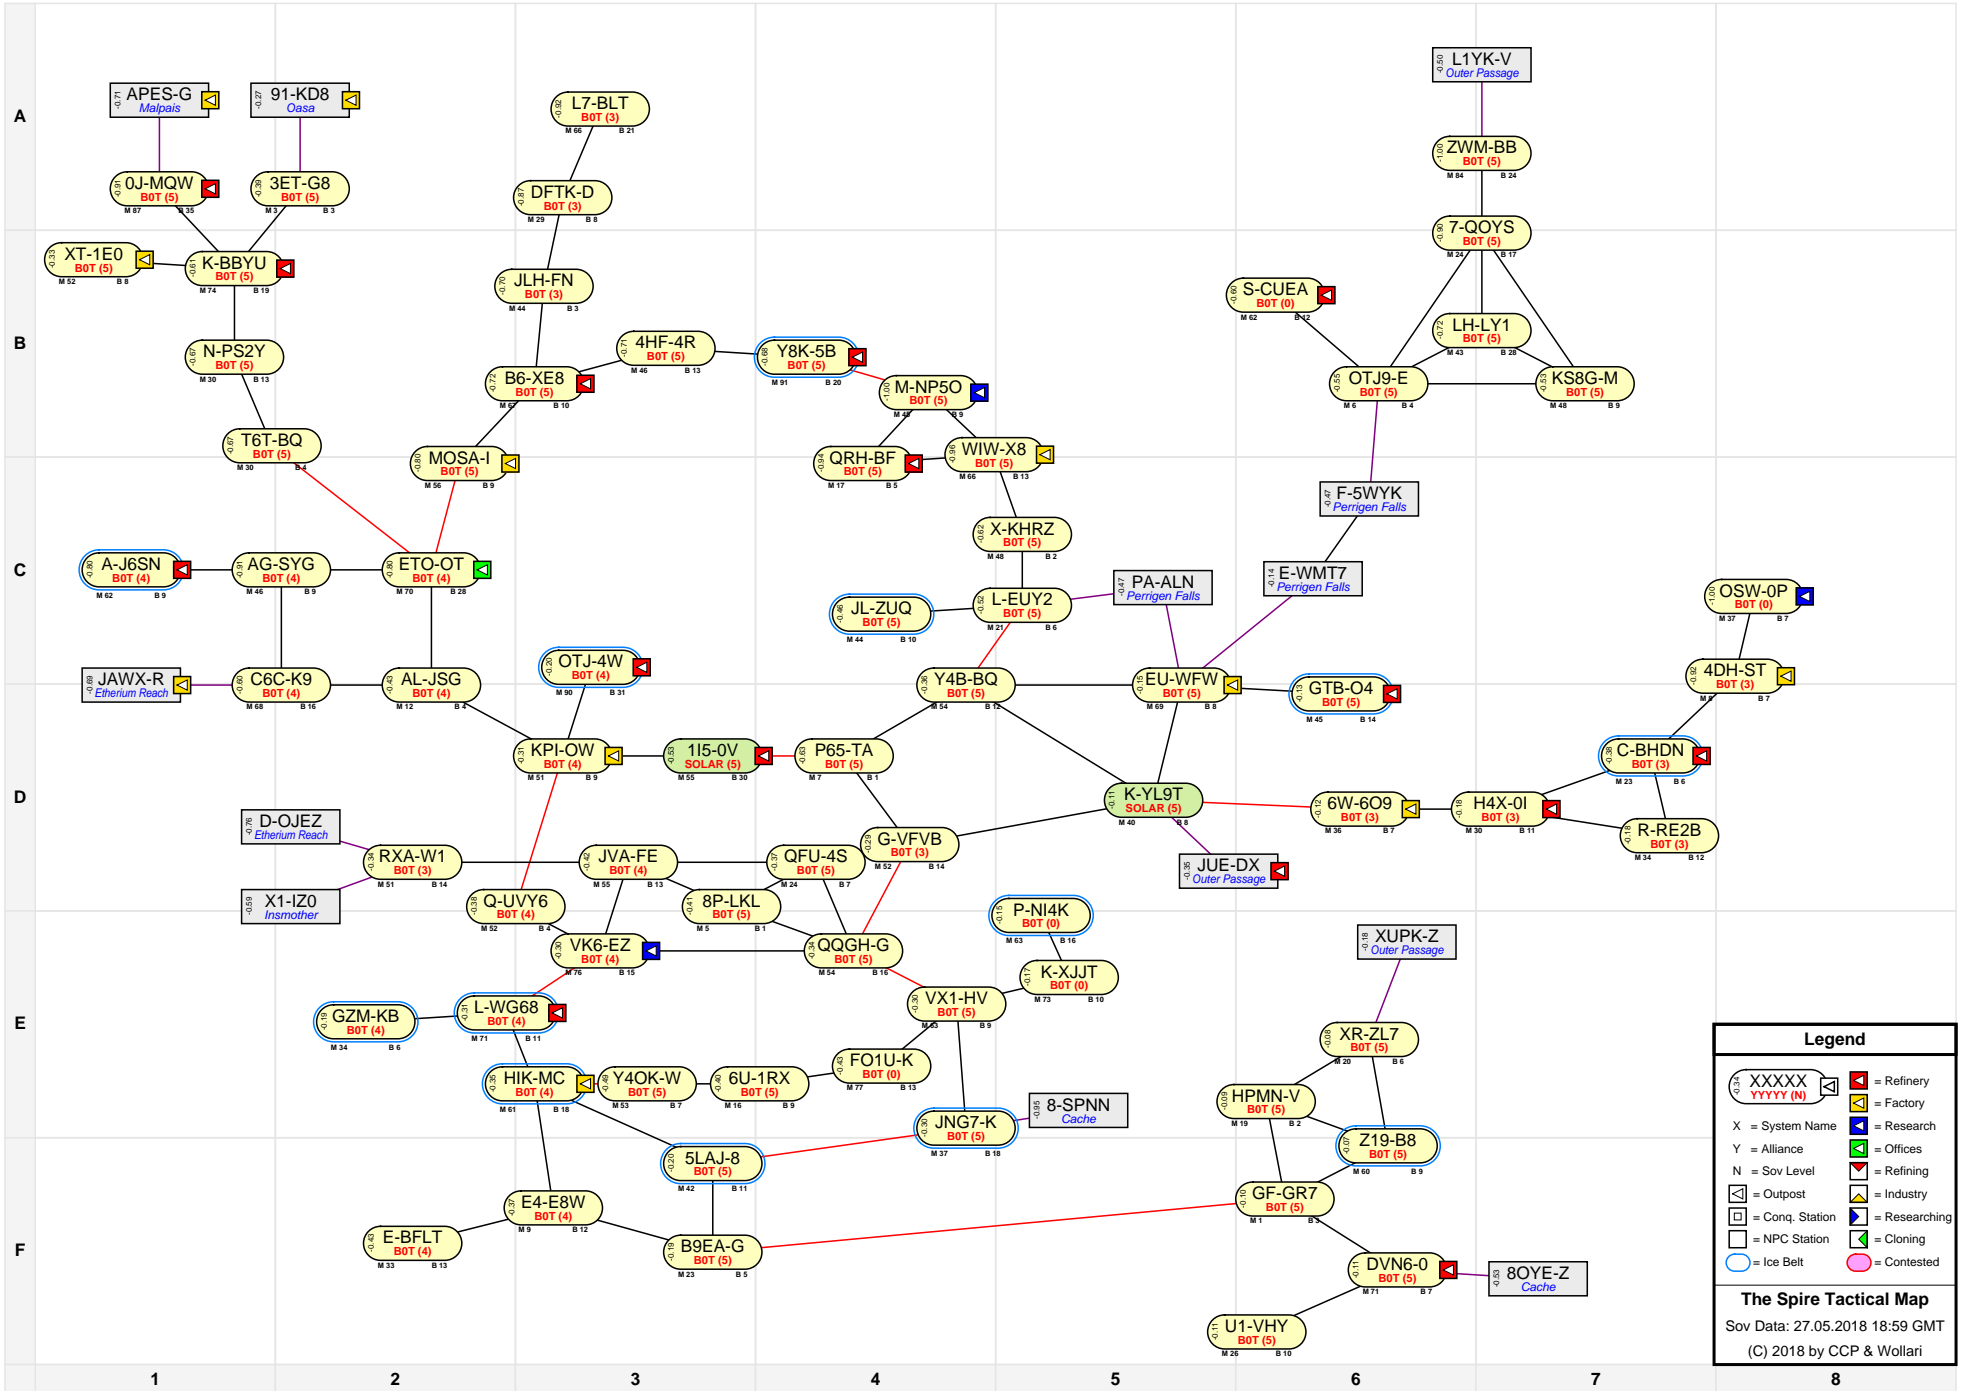

# The Spire Tactical Map

**Legend**

- XXXXX  
YYYYY (N)
- X = System Name
- Y = Alliance
- N = Sov Level
- = Refinery
- = Factory
- = Research
- = Offices
- = Refining
- = Industry
- = Outpost
- = Conq. Station
- = Researching
- = NPC Station
- = Cloning
- = Ice Belt
- = Contested

**The Spire Tactical Map**  
Sov Data: 27.05.2018 18:59 GMT  
(C) 2018 by CCP & Wollari