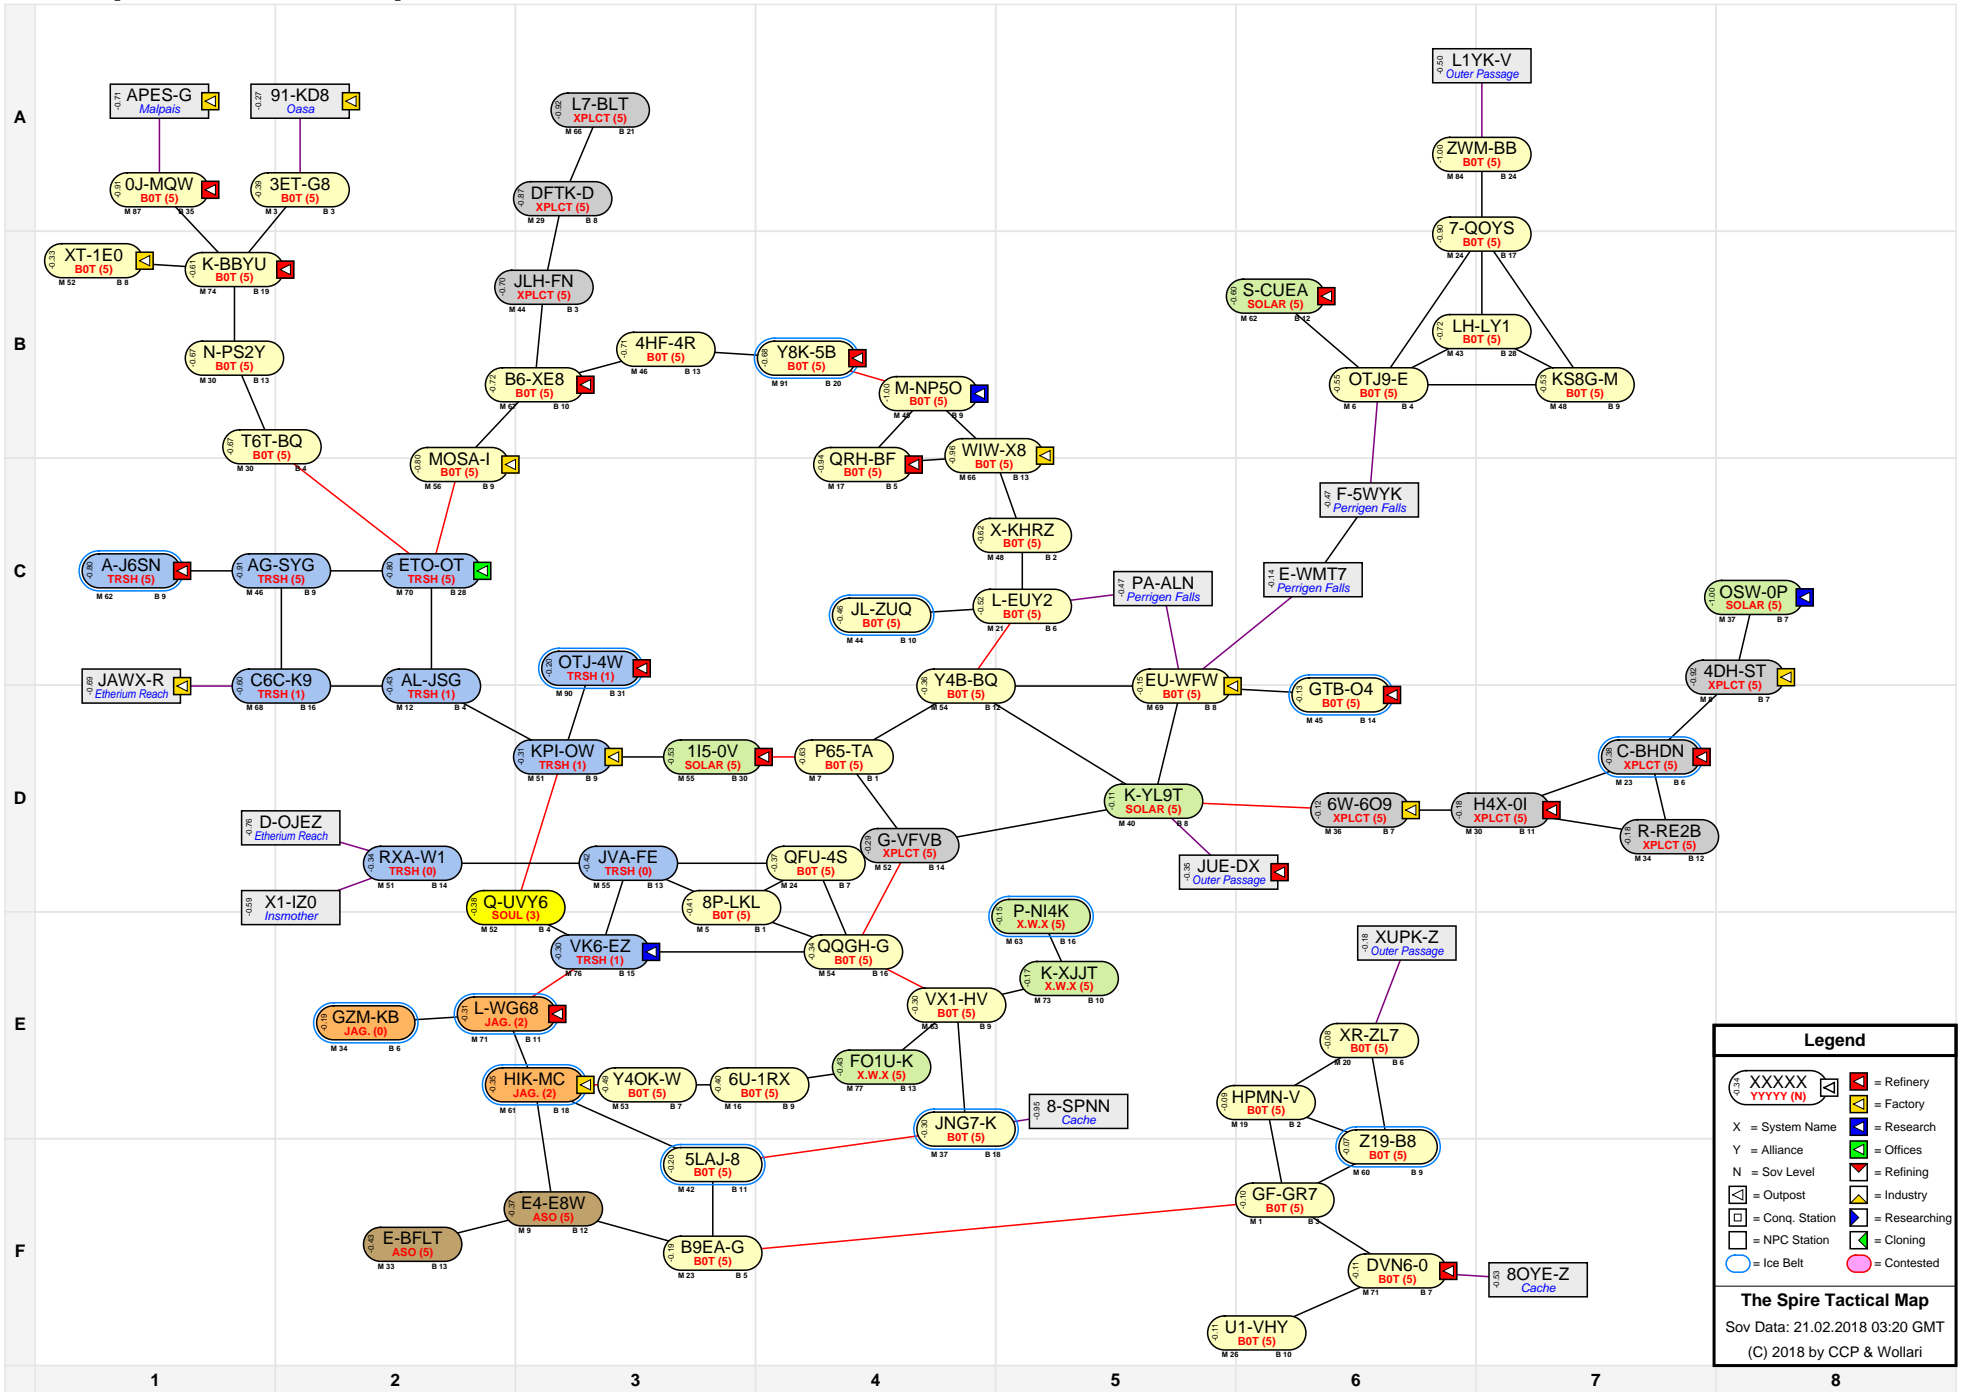

The Spire Tactical Map

Legend

- XXXXX YYYYY (N) = Refinery
- X = System Name
- Y = Alliance
- N = Sov Level
- N = Refining
- O = Outpost
- C = Conq. Station
- N = NPC Station
- I = Ice Belt
- C = Contested
- R = Research
- O = Offices
- F = Factory
- S = Industry
- C = Cloning

The Spire Tactical Map
 Sov Data: 21.02.2018 03:20 GMT
 (C) 2018 by CCP & Wollari