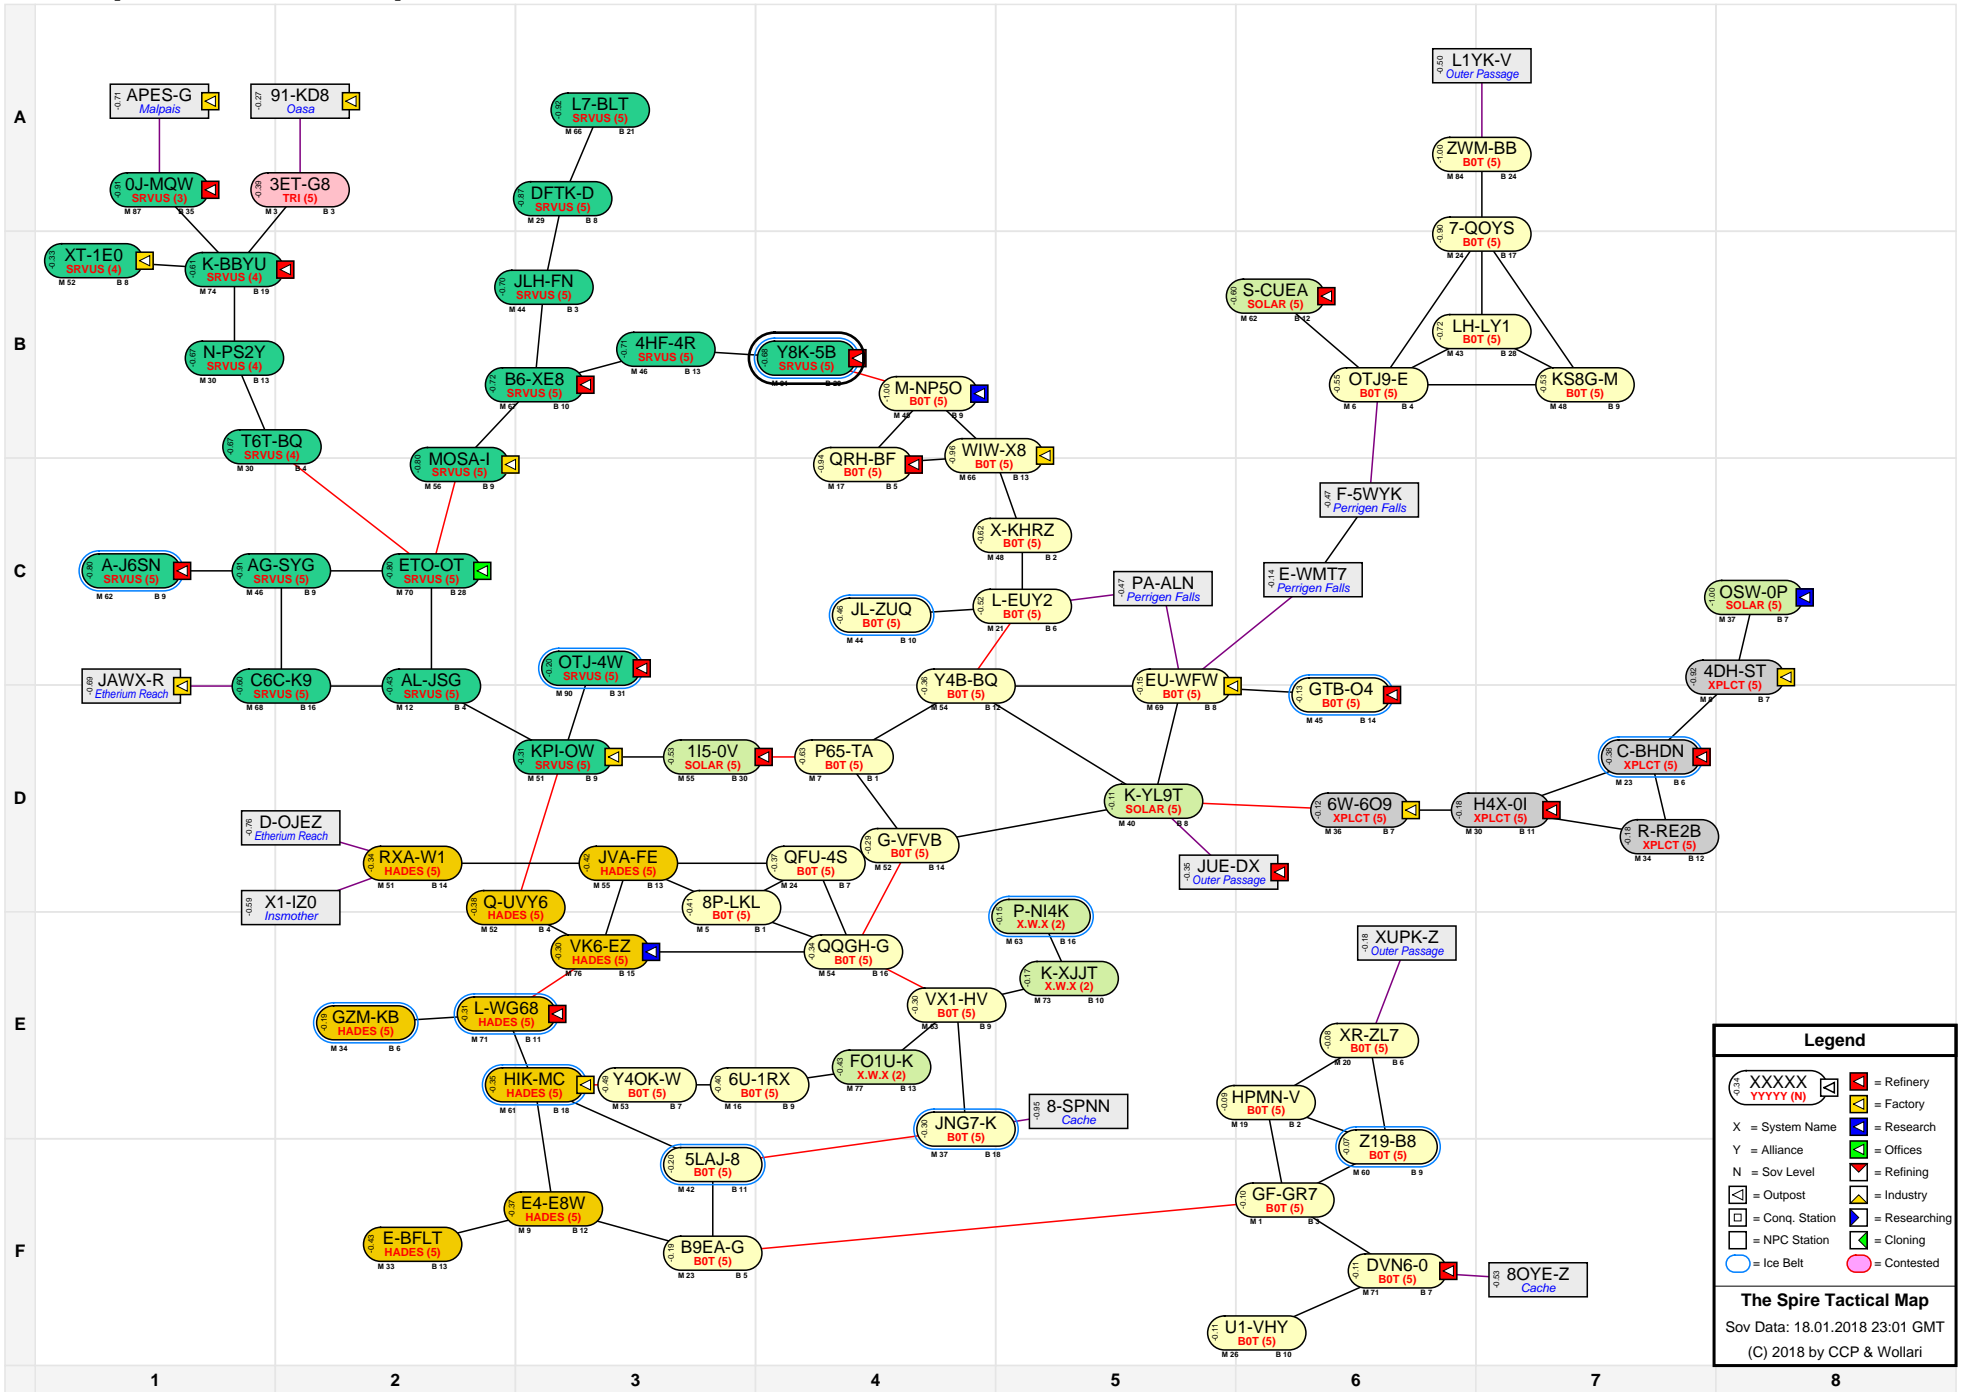

# The Spire Tactical Map

Legend	

**The Spire Tactical Map**  
 Sov Data: 18.01.2018 23:01 GMT  
 (C) 2018 by CCP & Wollari