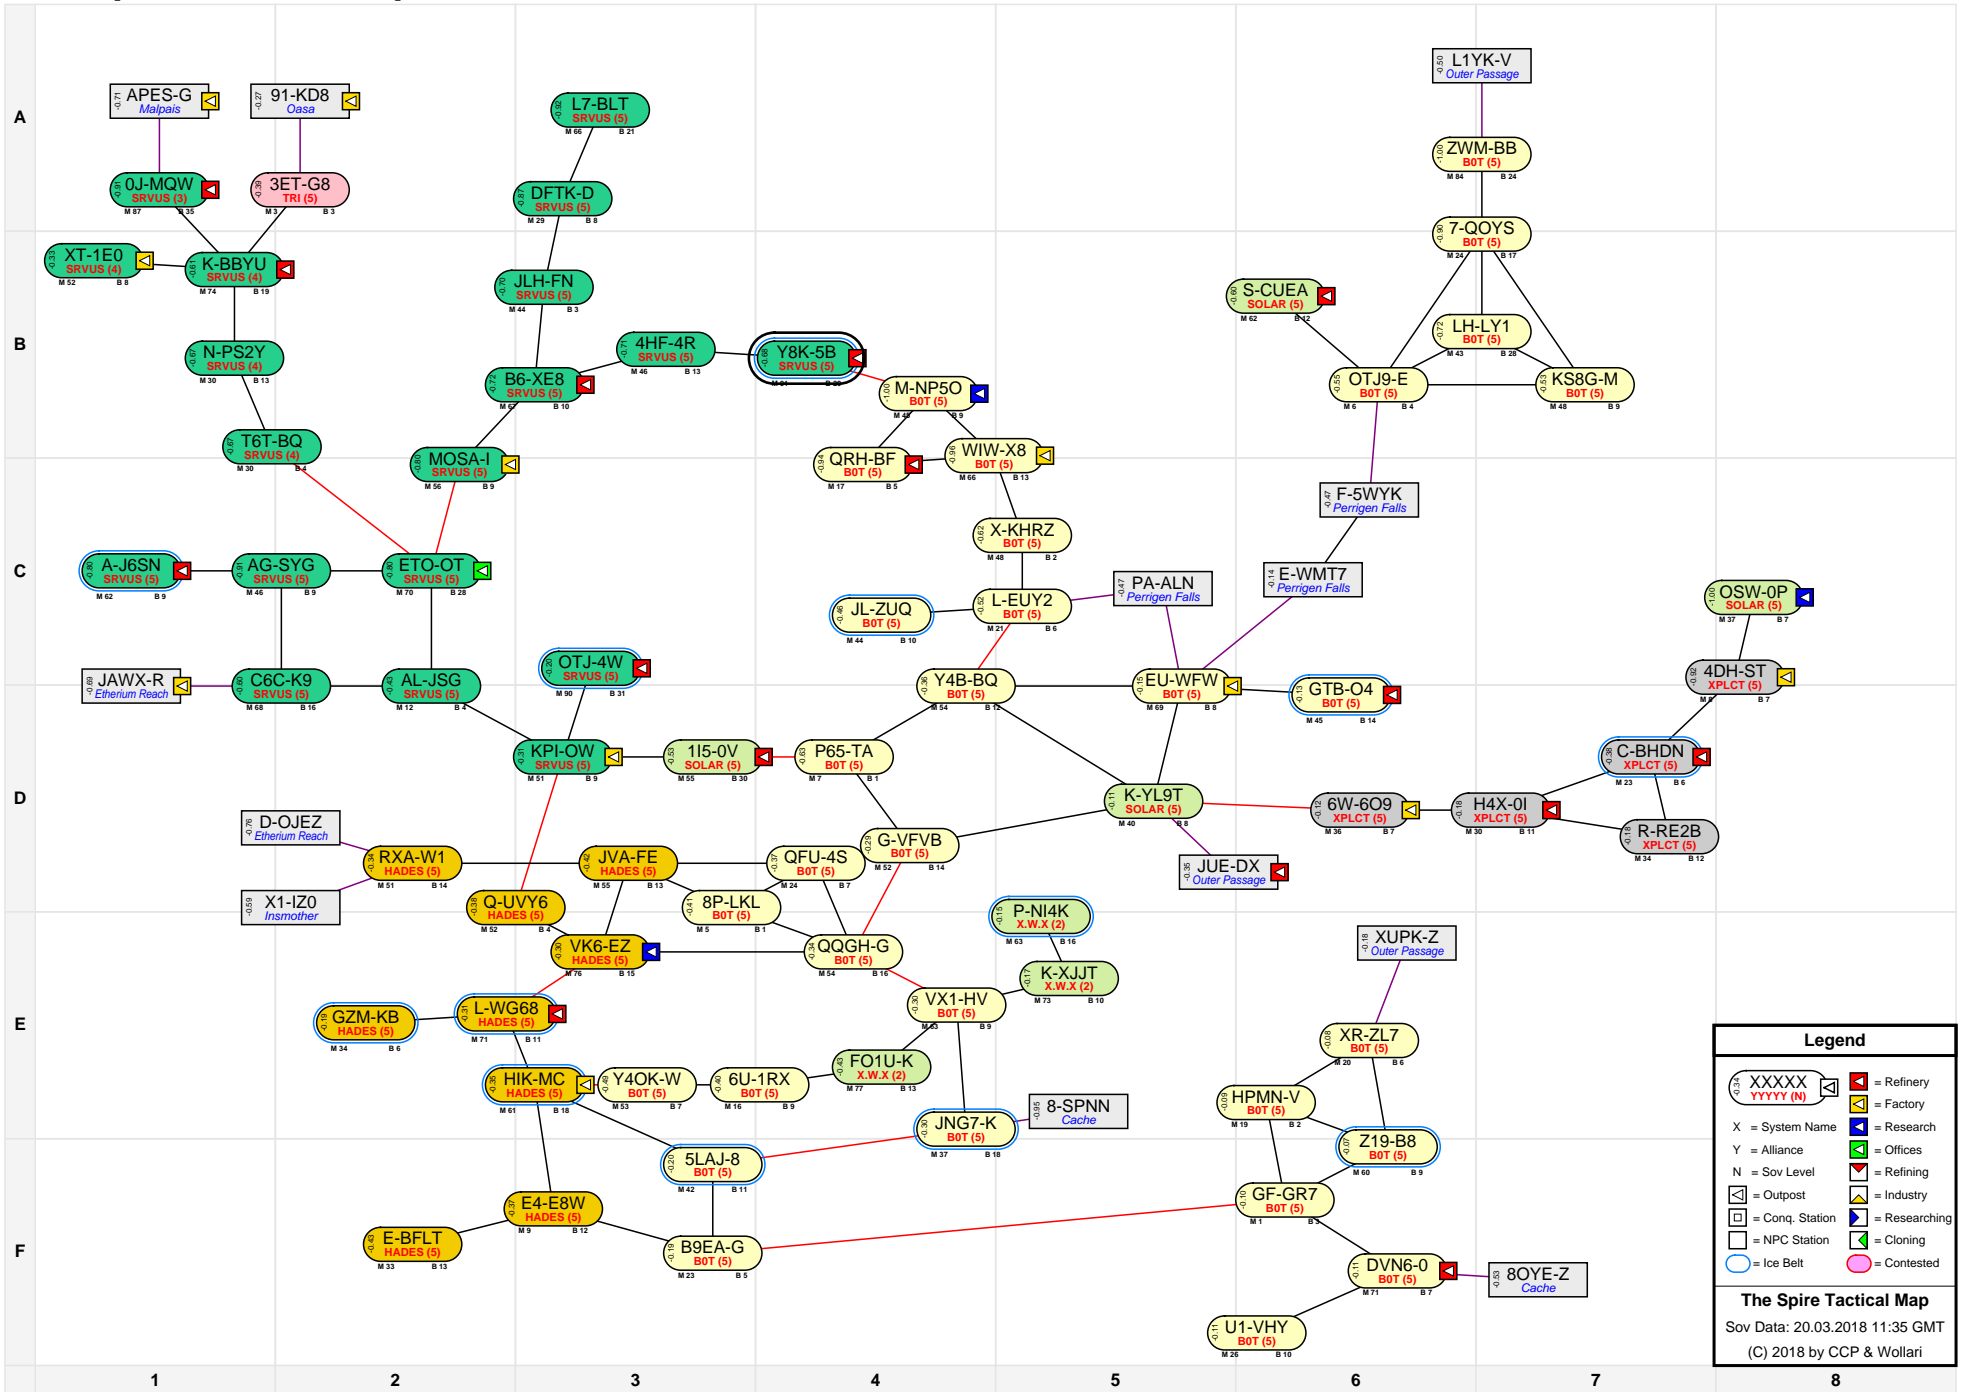

The Spire Tactical Map

Legend

XXXXX YYYYY (N)	[Factory Icon]	[Refinery Icon]	[Research Icon]
X = System Name	Y = Alliance	N = Sov Level	[Offices Icon]
[Outpost Icon]	[Industry Icon]	[Cloning Icon]	[Contested Icon]
[Conq. Station Icon]	[Researching Icon]	[NPC Station Icon]	[Ice Belt Icon]

The Spire Tactical Map
Sov Data: 20.03.2018 11:35 GMT
(C) 2018 by CCP & Wollari