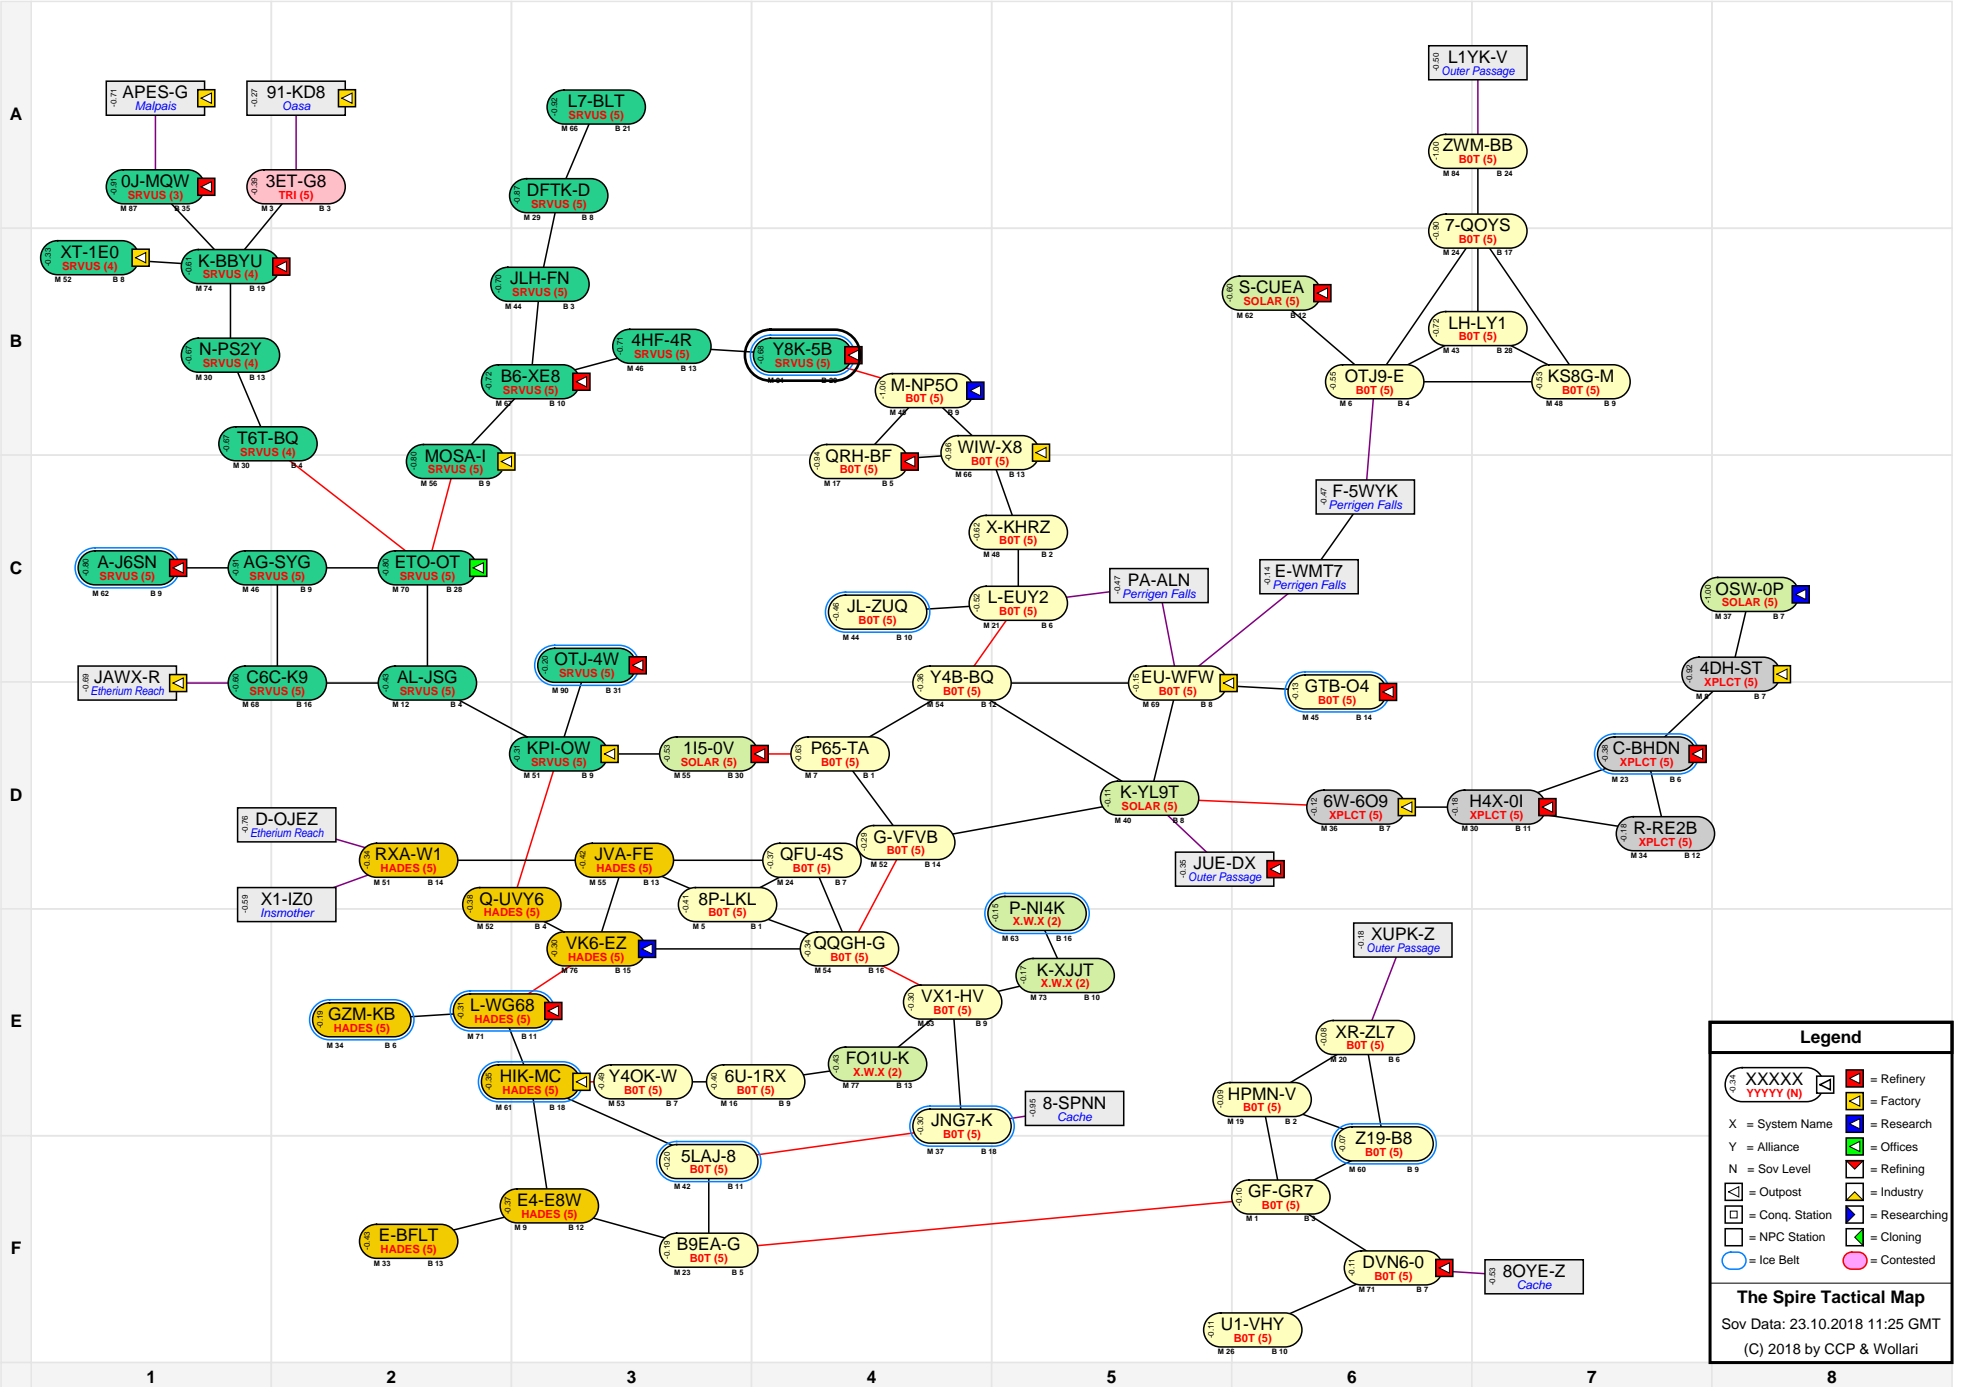

The Spire Tactical Map

Legend

- XXXXX (with icons) = Refinery
- XXXXX (with icons) = Factory
- X = System Name
- Y = Alliance
- N = Sov Level
- [Icon] = Outpost
- [Icon] = Conq. Station
- [Icon] = NPC Station
- [Icon] = Cloning
- [Icon] = Ice Belt
- [Icon] = Contested
- [Icon] = Research
- [Icon] = Offices
- [Icon] = Refining
- [Icon] = Industry
- [Icon] = Researching

The Spire Tactical Map
 Sov Data: 23.10.2018 11:25 GMT
 (C) 2018 by CCP & Wollari