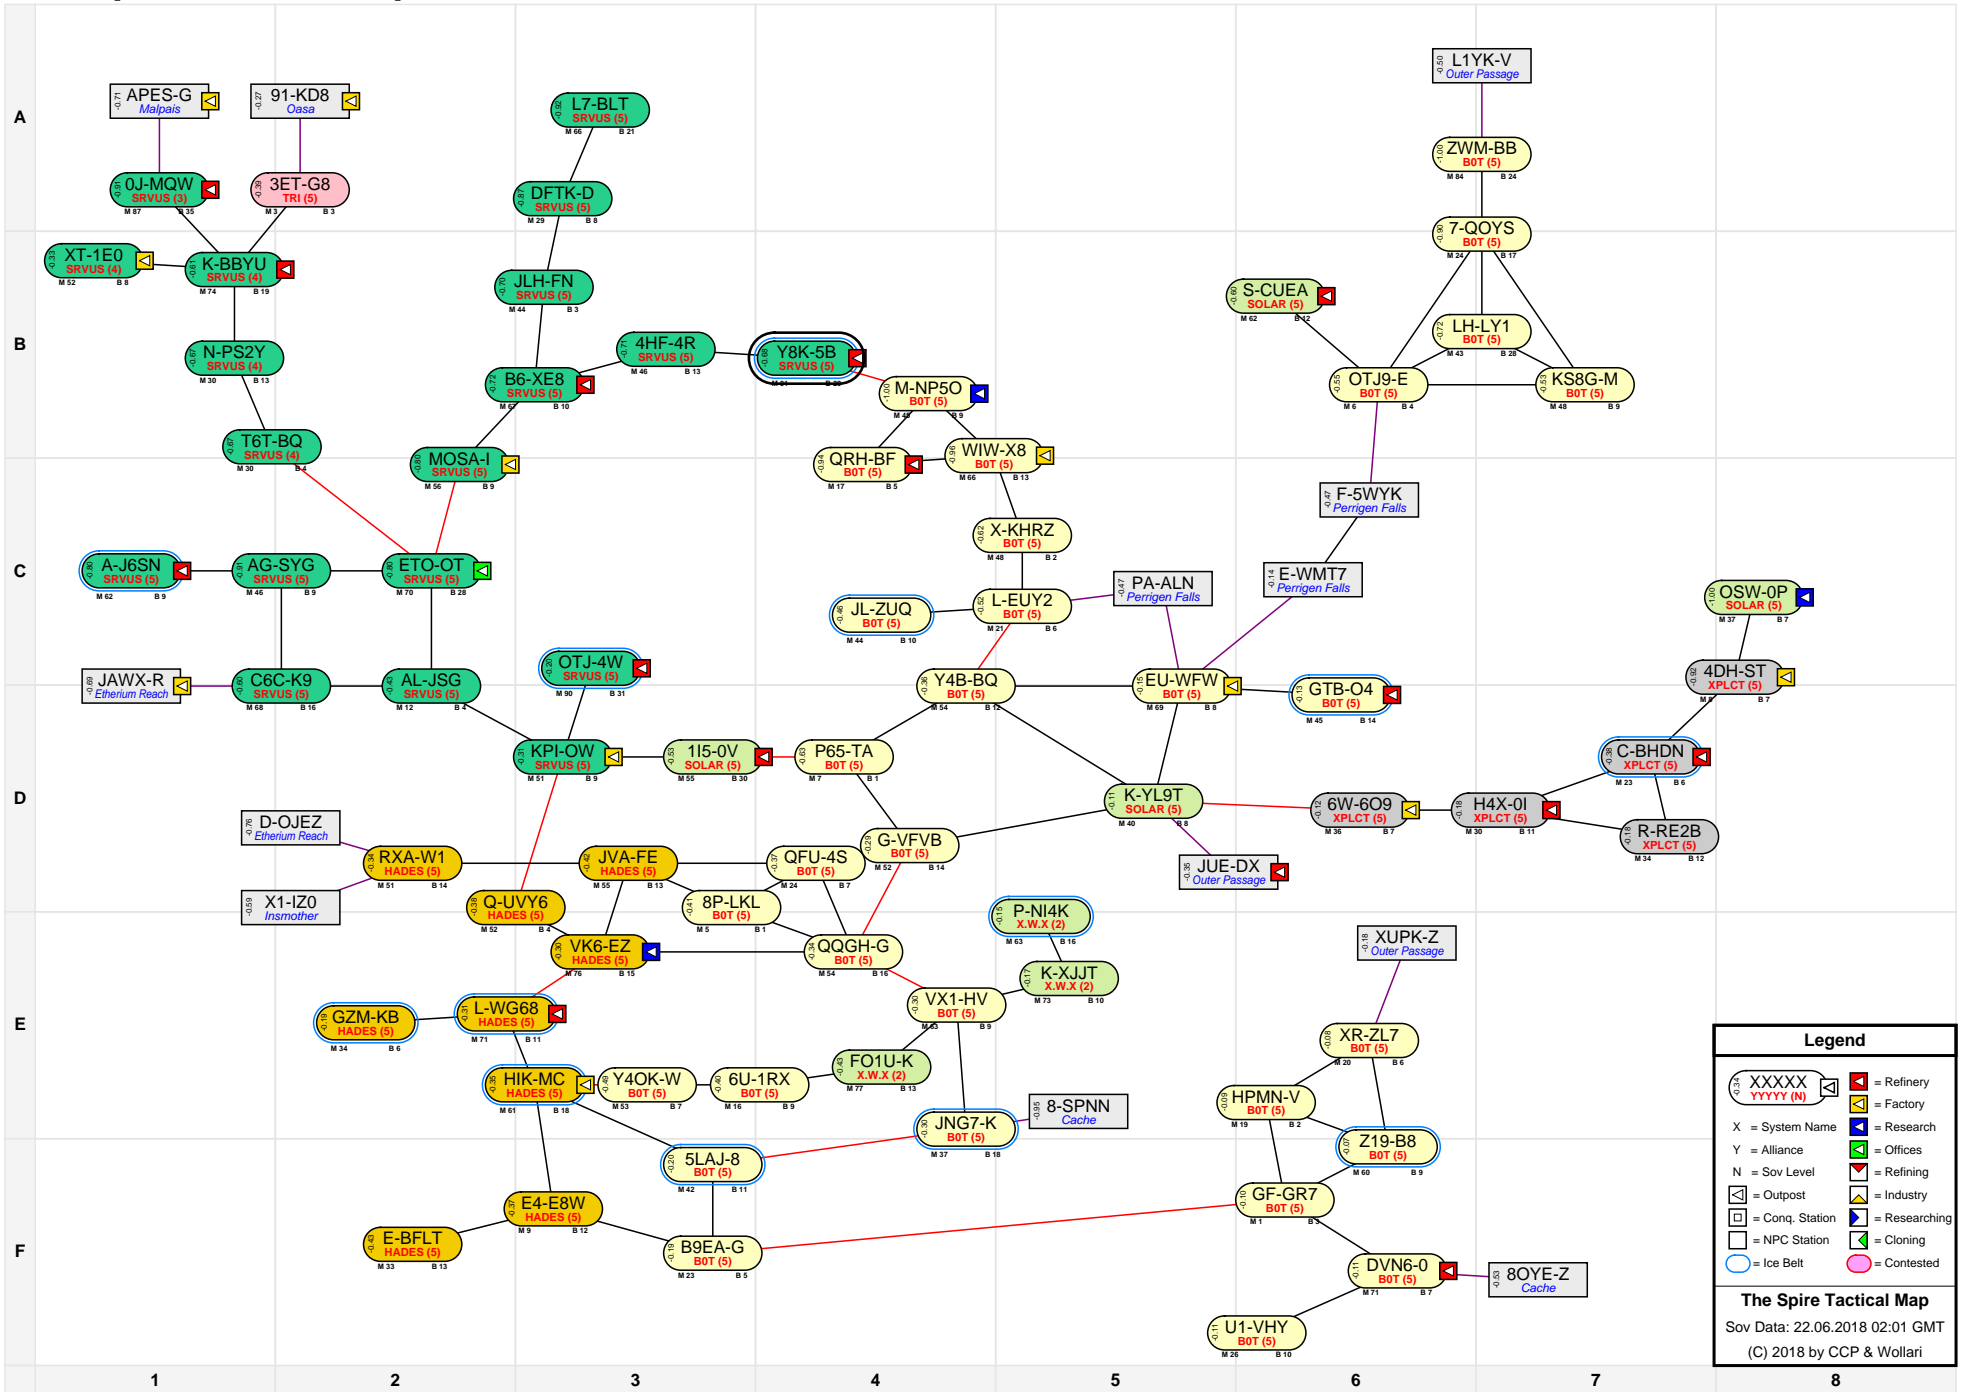

The Spire Tactical Map

Legend

- XXXXX YYYYY (N) = Refinery
- X = System Name
- Y = Alliance
- N = Sov Level
- [Icon] = Outpost
- [Icon] = Conq. Station
- [Icon] = NPC Station
- [Icon] = Ice Belt
- [Icon] = Research
- [Icon] = Offices
- [Icon] = Refining
- [Icon] = Industry
- [Icon] = Researching
- [Icon] = Cloning
- [Icon] = Contested

The Spire Tactical Map
 Sov Data: 22.06.2018 02:01 GMT
 (C) 2018 by CCP & Wollari