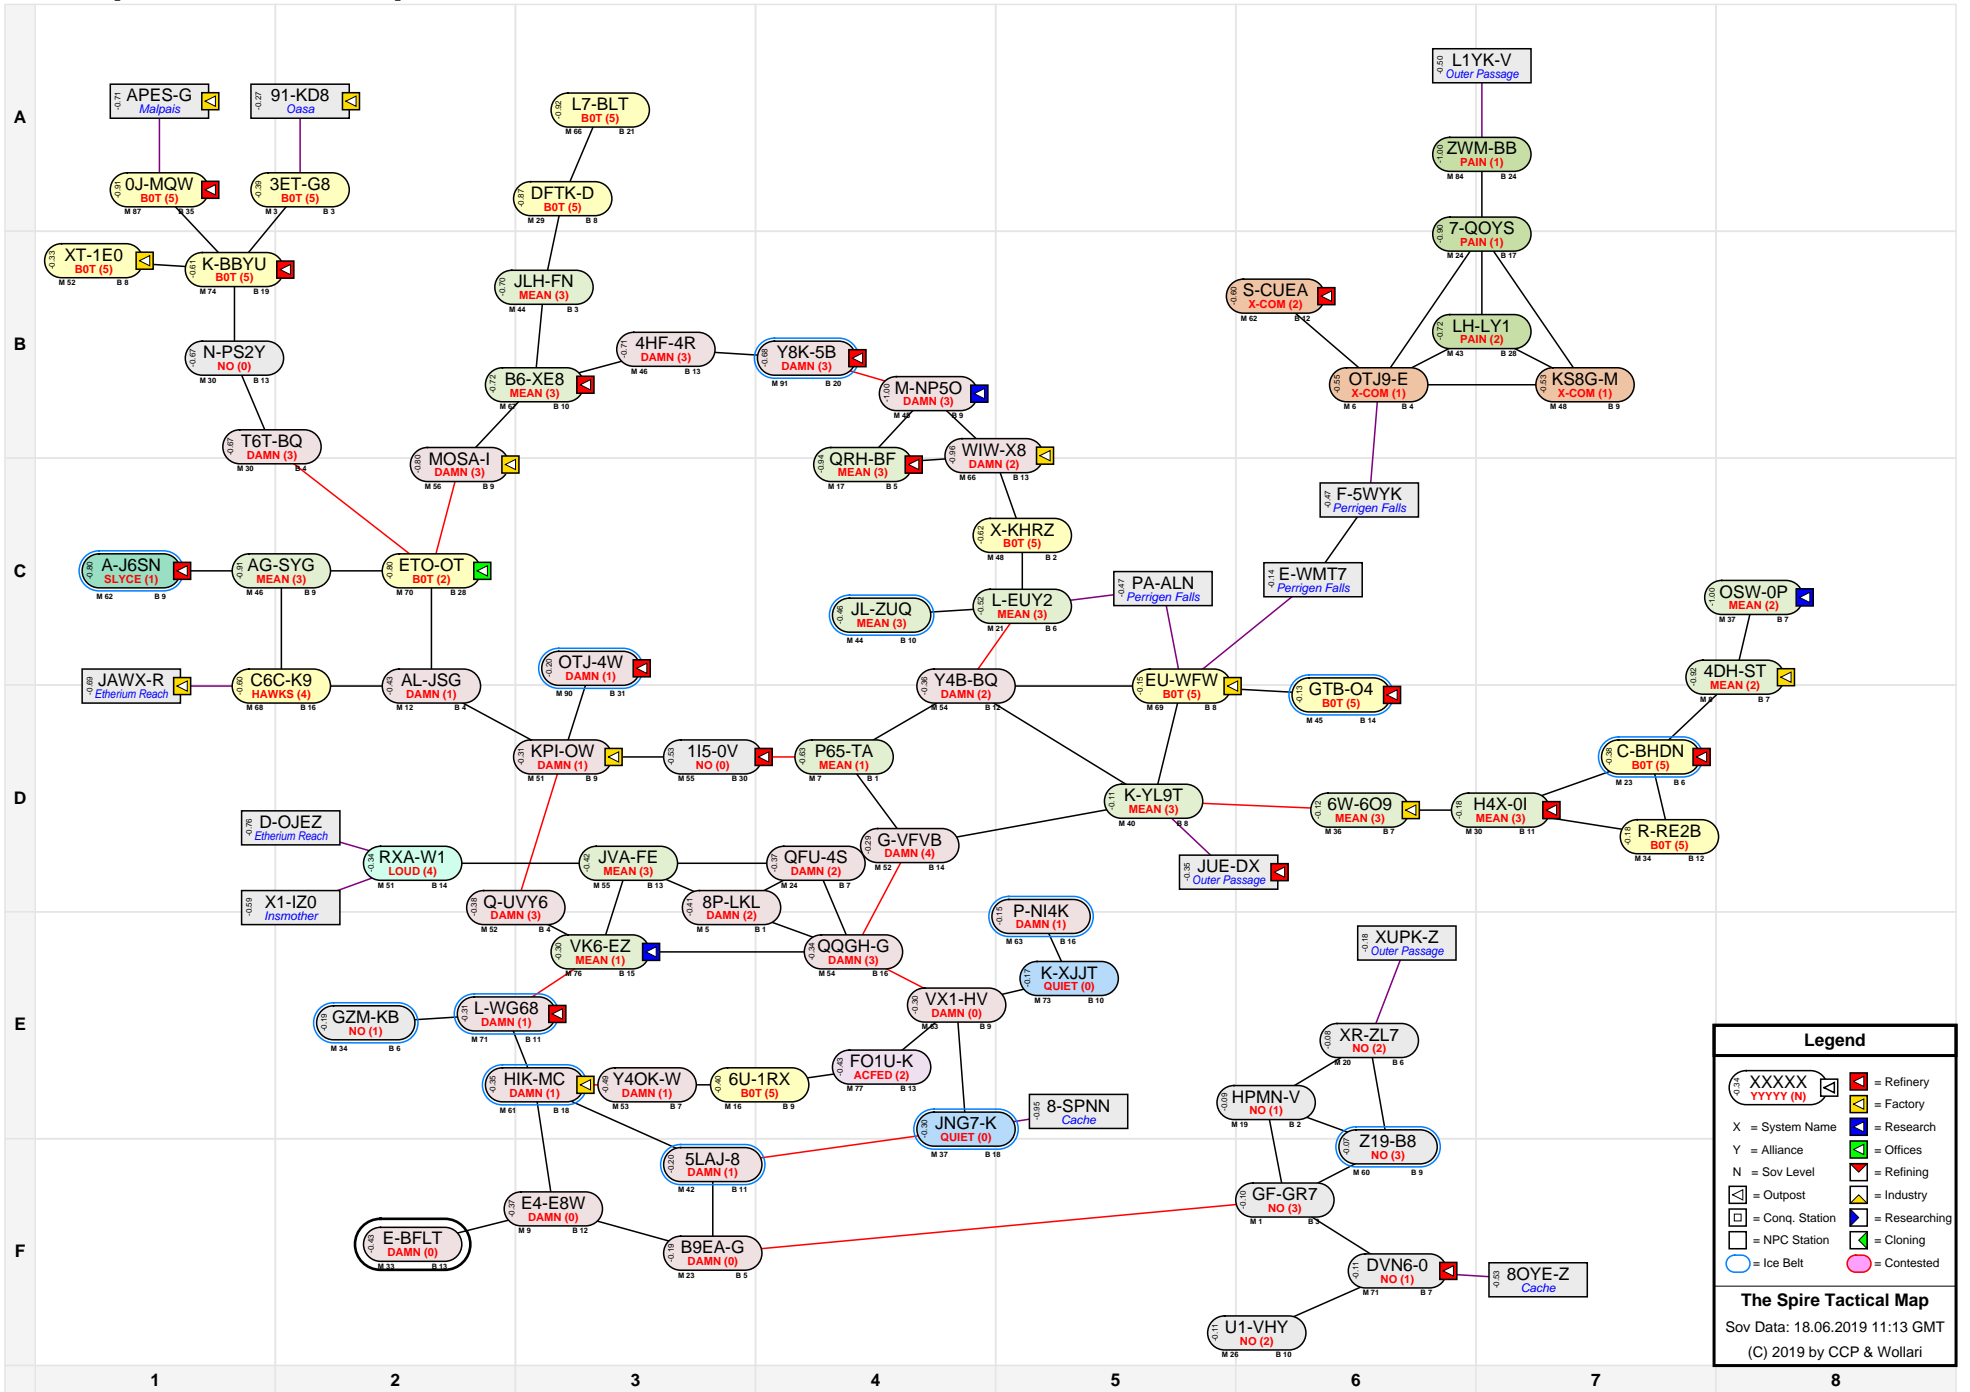

The Spire Tactical Map

Legend

- XXXXX YYYYY (N) = Refinery
- X = System Name
- Y = Alliance
- N = Sov Level
- [Icon] = Outpost
- [Icon] = Conq. Station
- [Icon] = NPC Station
- [Icon] = Ice Belt
- [Icon] = Contested
- [Icon] = Factory
- [Icon] = Research
- [Icon] = Offices
- [Icon] = Refining
- [Icon] = Industry
- [Icon] = Researching
- [Icon] = Cloning

The Spire Tactical Map
 Sov Data: 18.06.2019 11:13 GMT
 (C) 2019 by CCP & Wollari