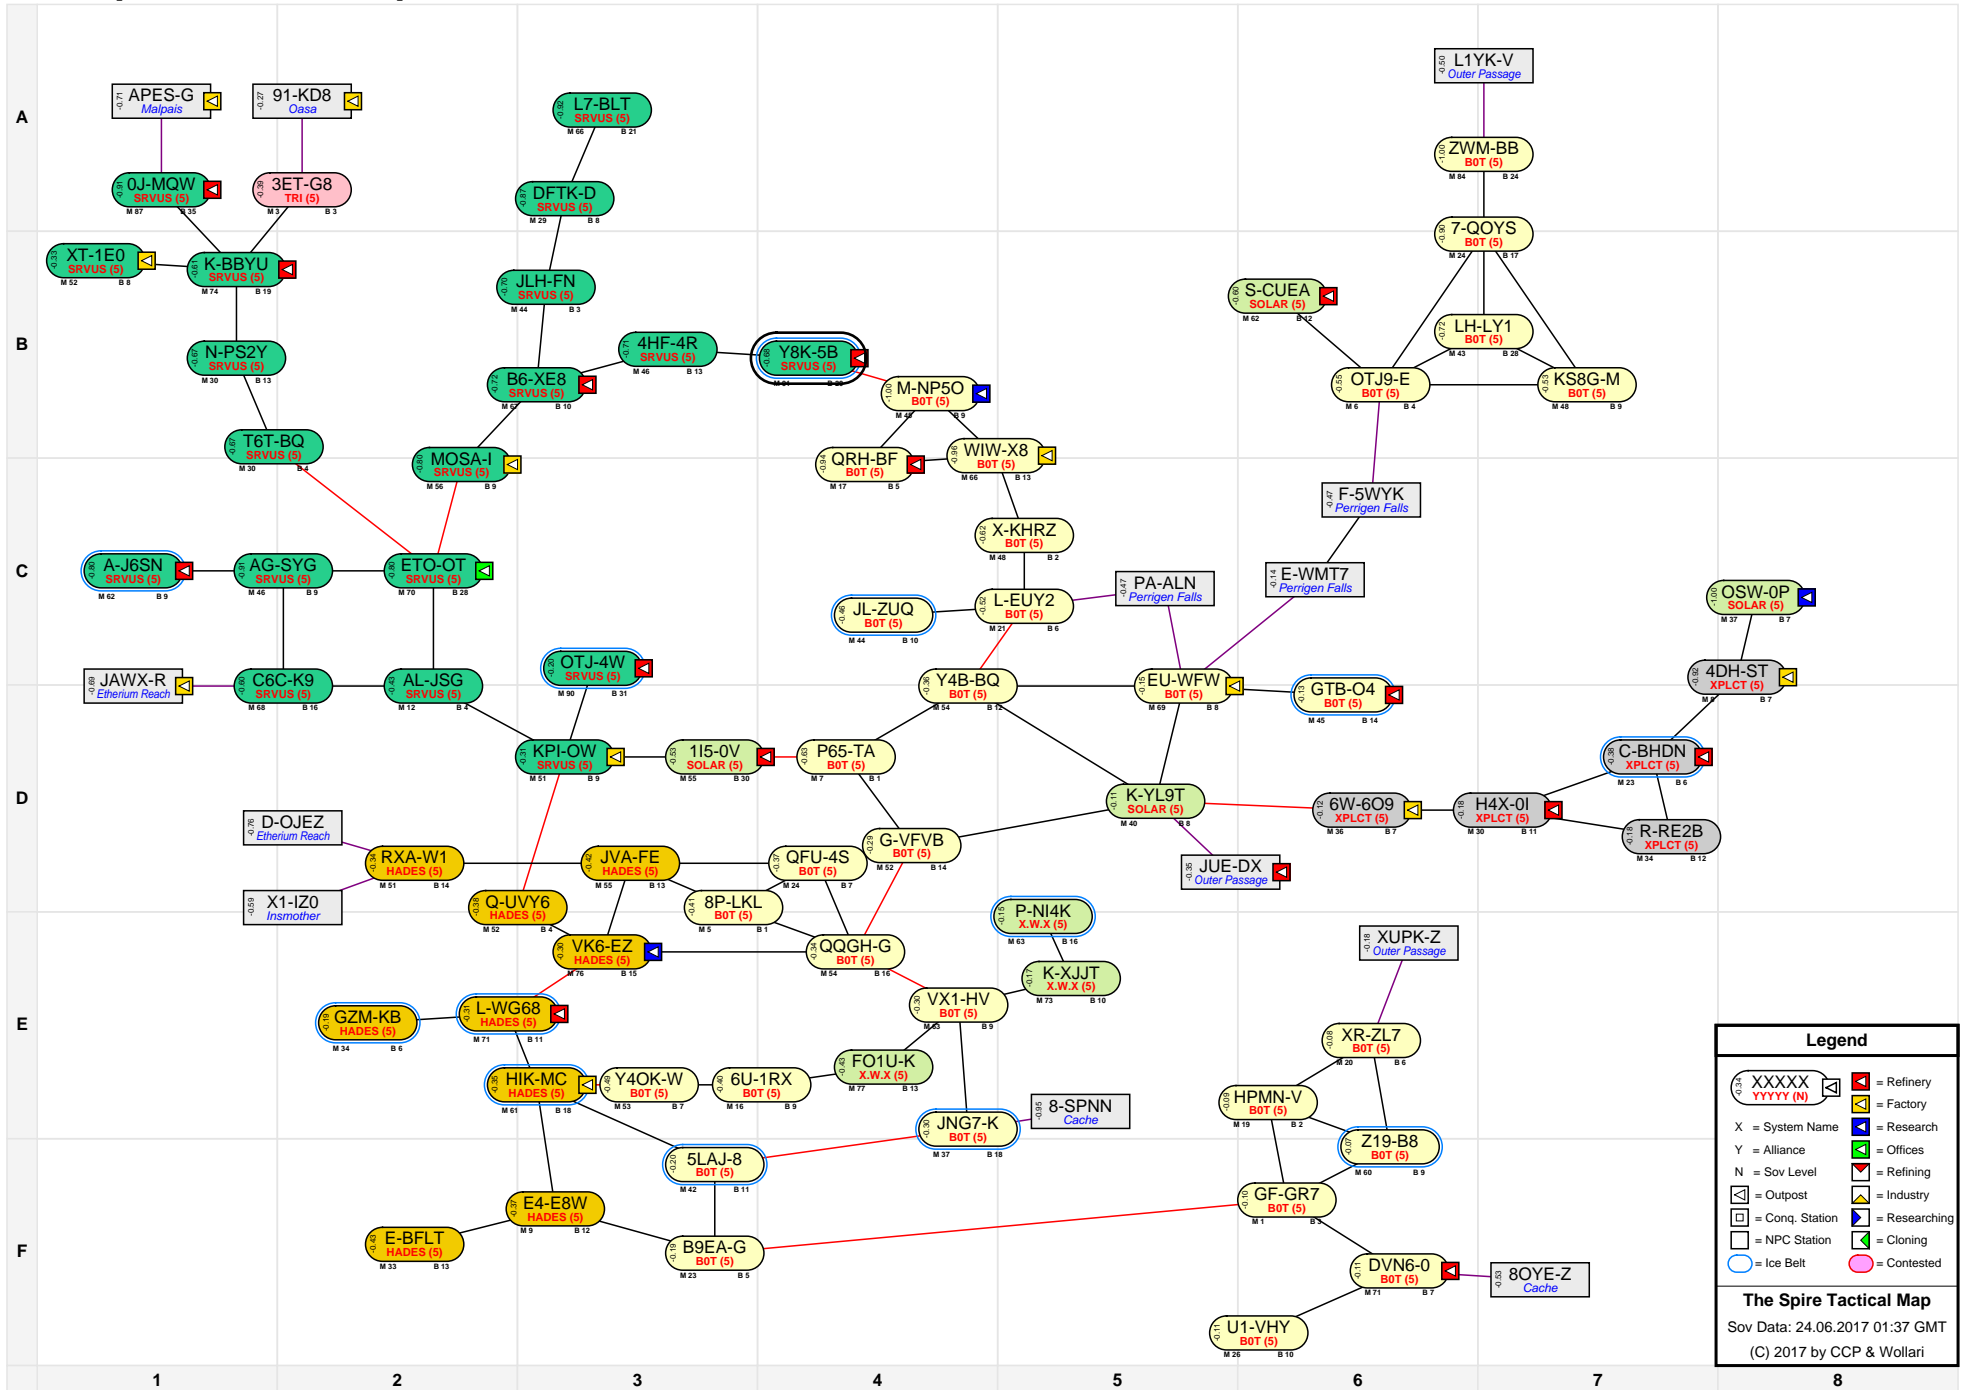

The Spire Tactical Map

Legend

- XXXXX YYYYY (N) = Refinery
- X = System Name
- Y = Alliance
- N = Sov Level
- N = Outpost
- = Conq. Station
- = NPC Station
- = Ice Belt
- = Contested
- ◀ = Factory
- ▶ = Research
- ◀ = Offices
- ◀ = Refining
- ◀ = Industry
- ◀ = Researching
- ◀ = Cloning

The Spire Tactical Map
 Sov Data: 24.06.2017 01:37 GMT
 (C) 2017 by CCP & Wollari