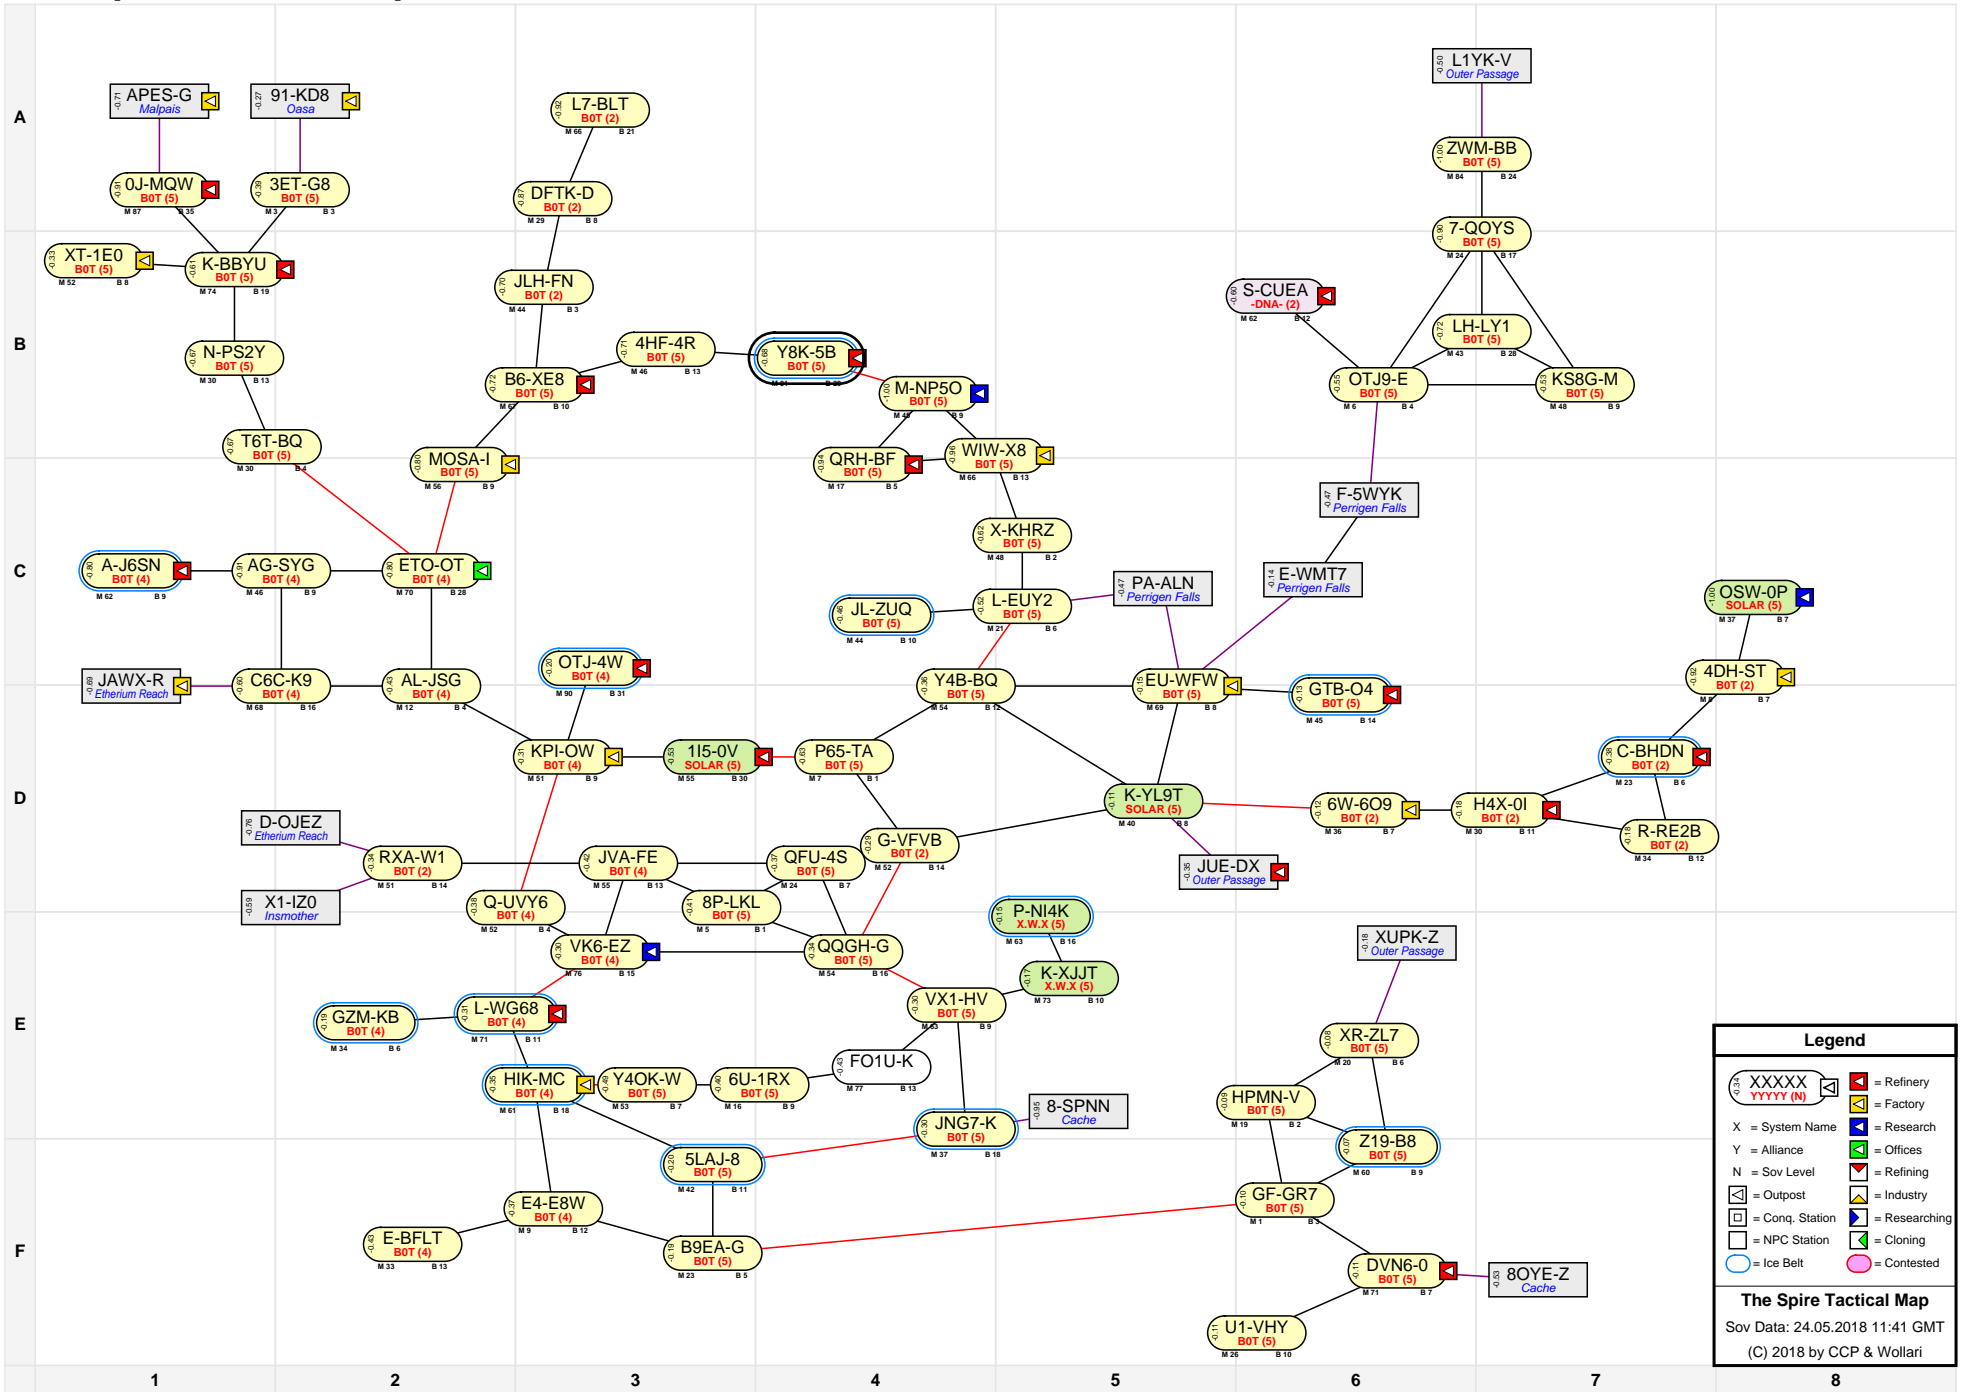

The Spire Tactical Map

Legend	
	= Refinery
	= Factory
	= Research
	= Offices
	= Refining
	= Industry
	= Researching
	= Cloning
	= Contested
	= Ice Belt
The Spire Tactical Map	
Sov Data: 24.05.2018 11:41 GMT	
(C) 2018 by CCP & Wollari	