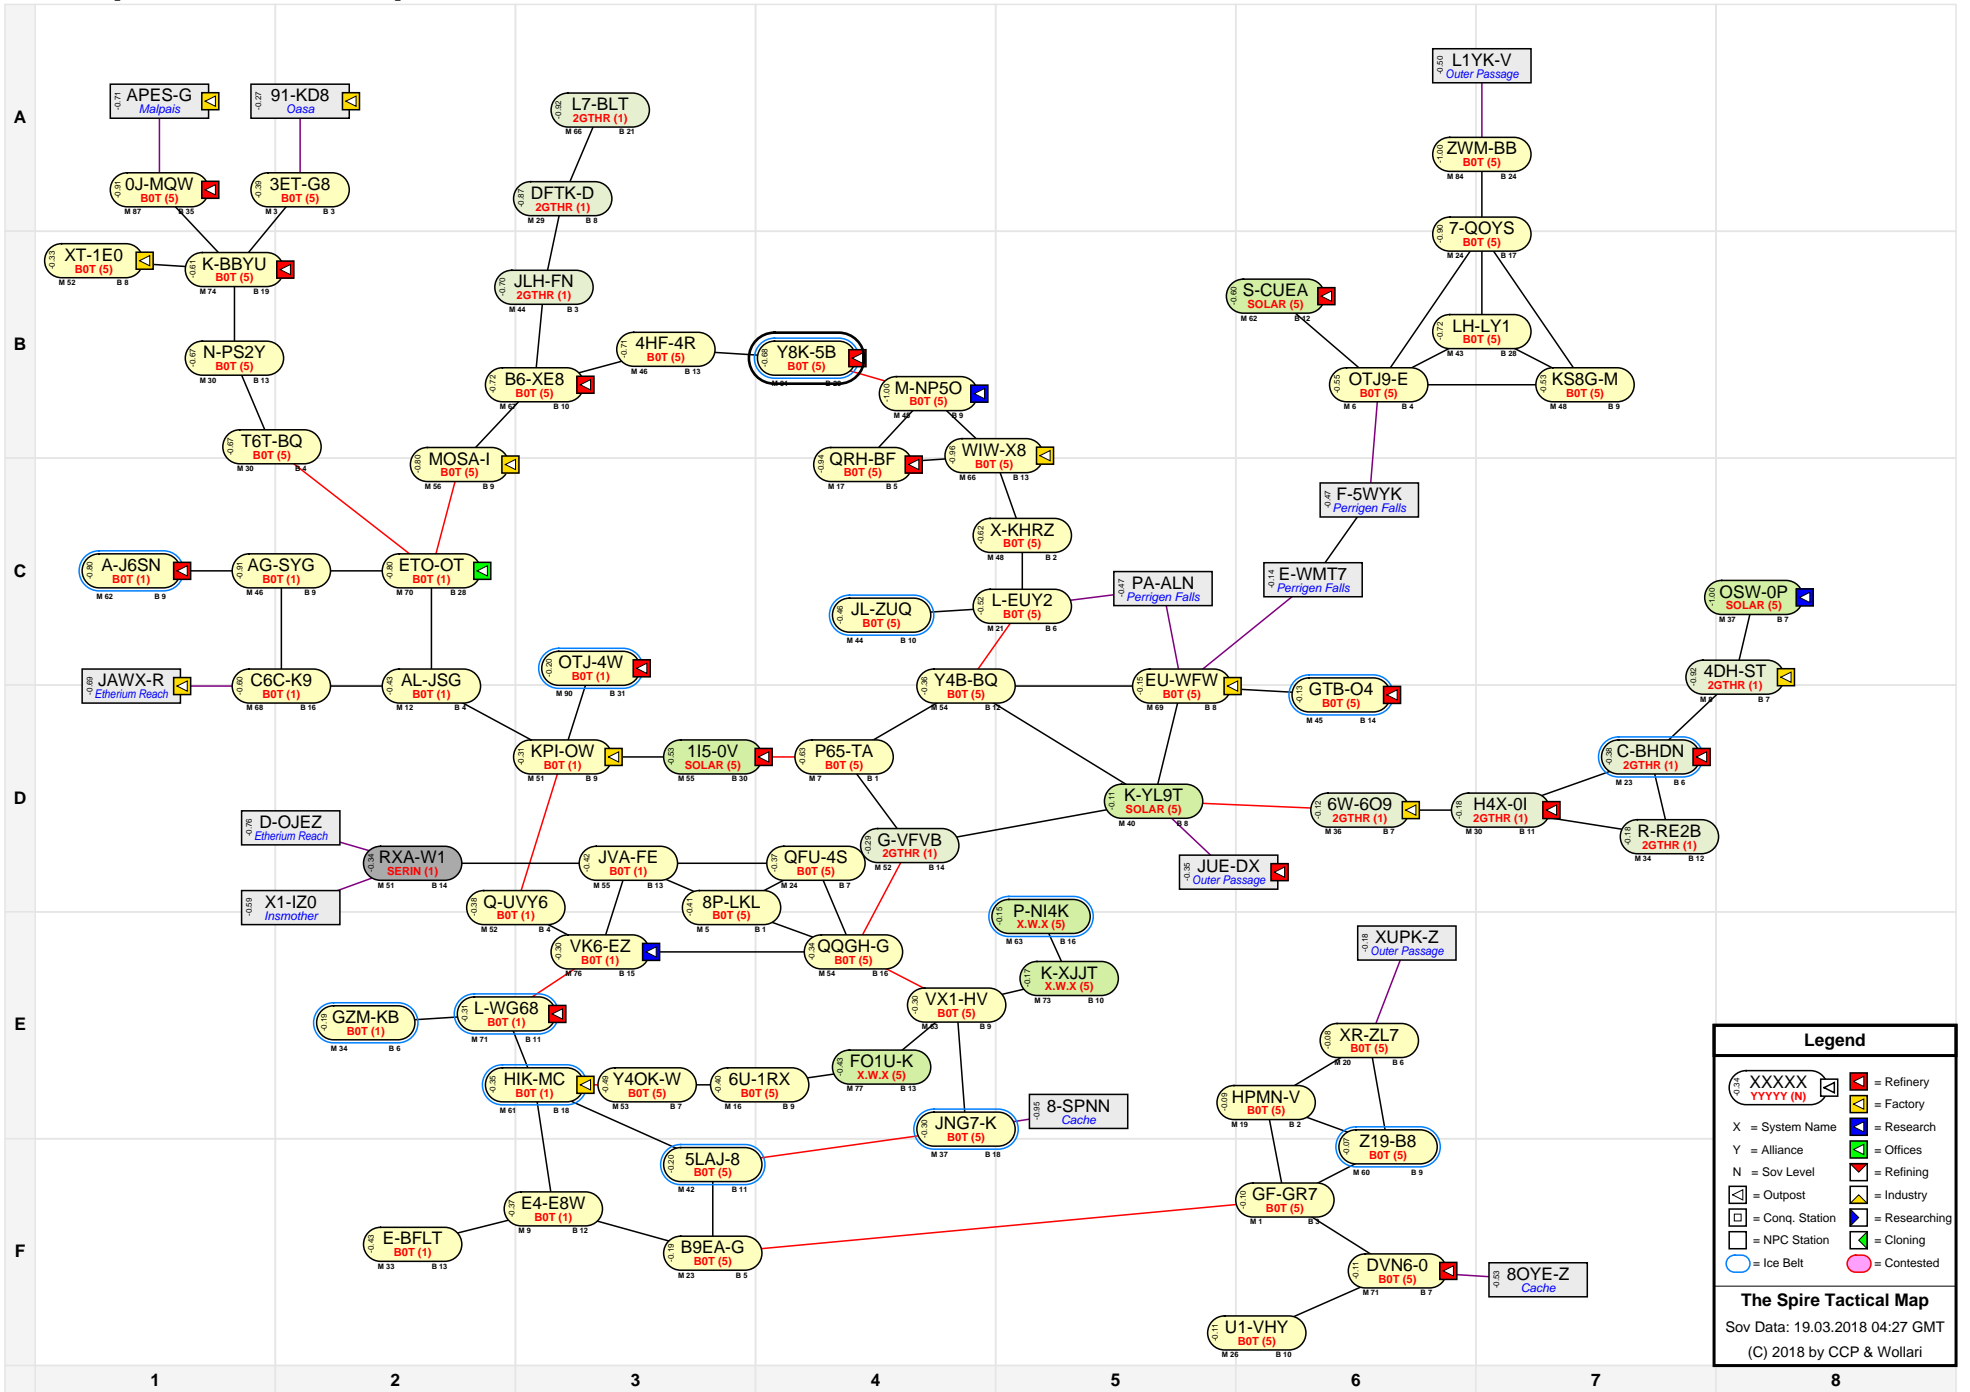

# The Spire Tactical Map

**Legend**

XXXXX  
YYYYY (N)
 = Refinery  
 = Factory  
 = Research  
 = Offices  
 = Sov Level  
 = Refining  
 = Industry  
 = Outpost  
 = Conq. Station  
 = Researching  
 = NPC Station  
 = Cloning  
 = Ice Belt  
 = Contested

**The Spire Tactical Map**  
 Sov Data: 19.03.2018 04:27 GMT  
 (C) 2018 by CCP & Wollari