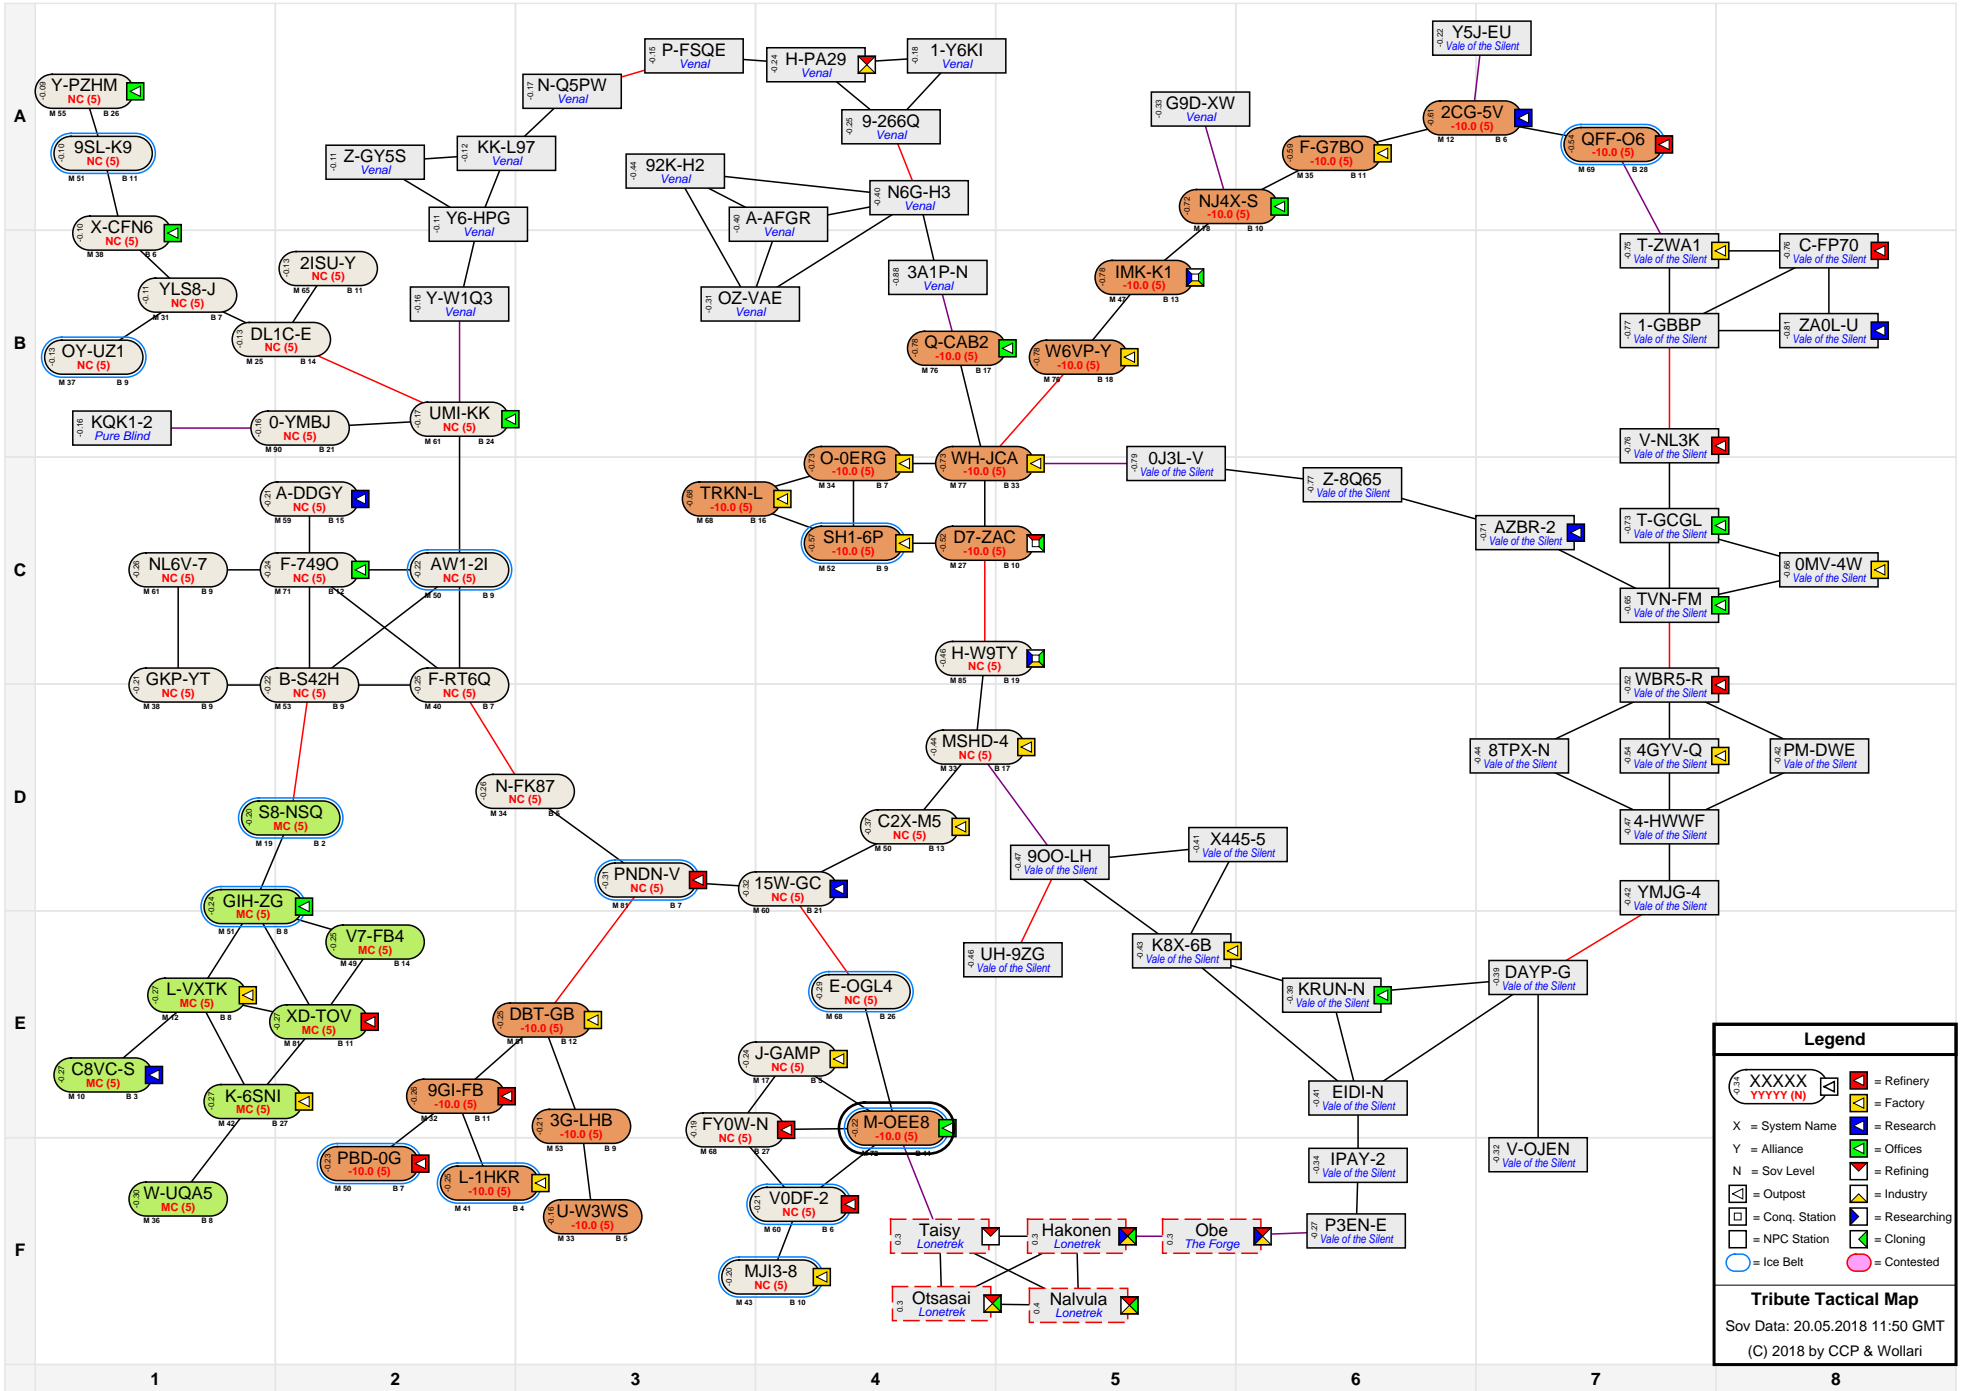

# Tribute Tactical Map

**Legend**

XXXXX  
YYYYY (N)

- X = System Name
- Y = Alliance
- N = Sov Level
- = Outpost
- = Conq. Station
- = NPC Station
- = Ice Belt
- = Contested
- ◻ = Refinery
- ◻ = Factory
- ◻ = Research
- ◻ = Offices
- ◻ = Refining
- ◻ = Industry
- ◻ = Researching
- ◻ = Cloning
- ◻ = Contested

**Tribute Tactical Map**

Sov Data: 20.05.2018 11:50 GMT

(C) 2018 by CCP & Wollari