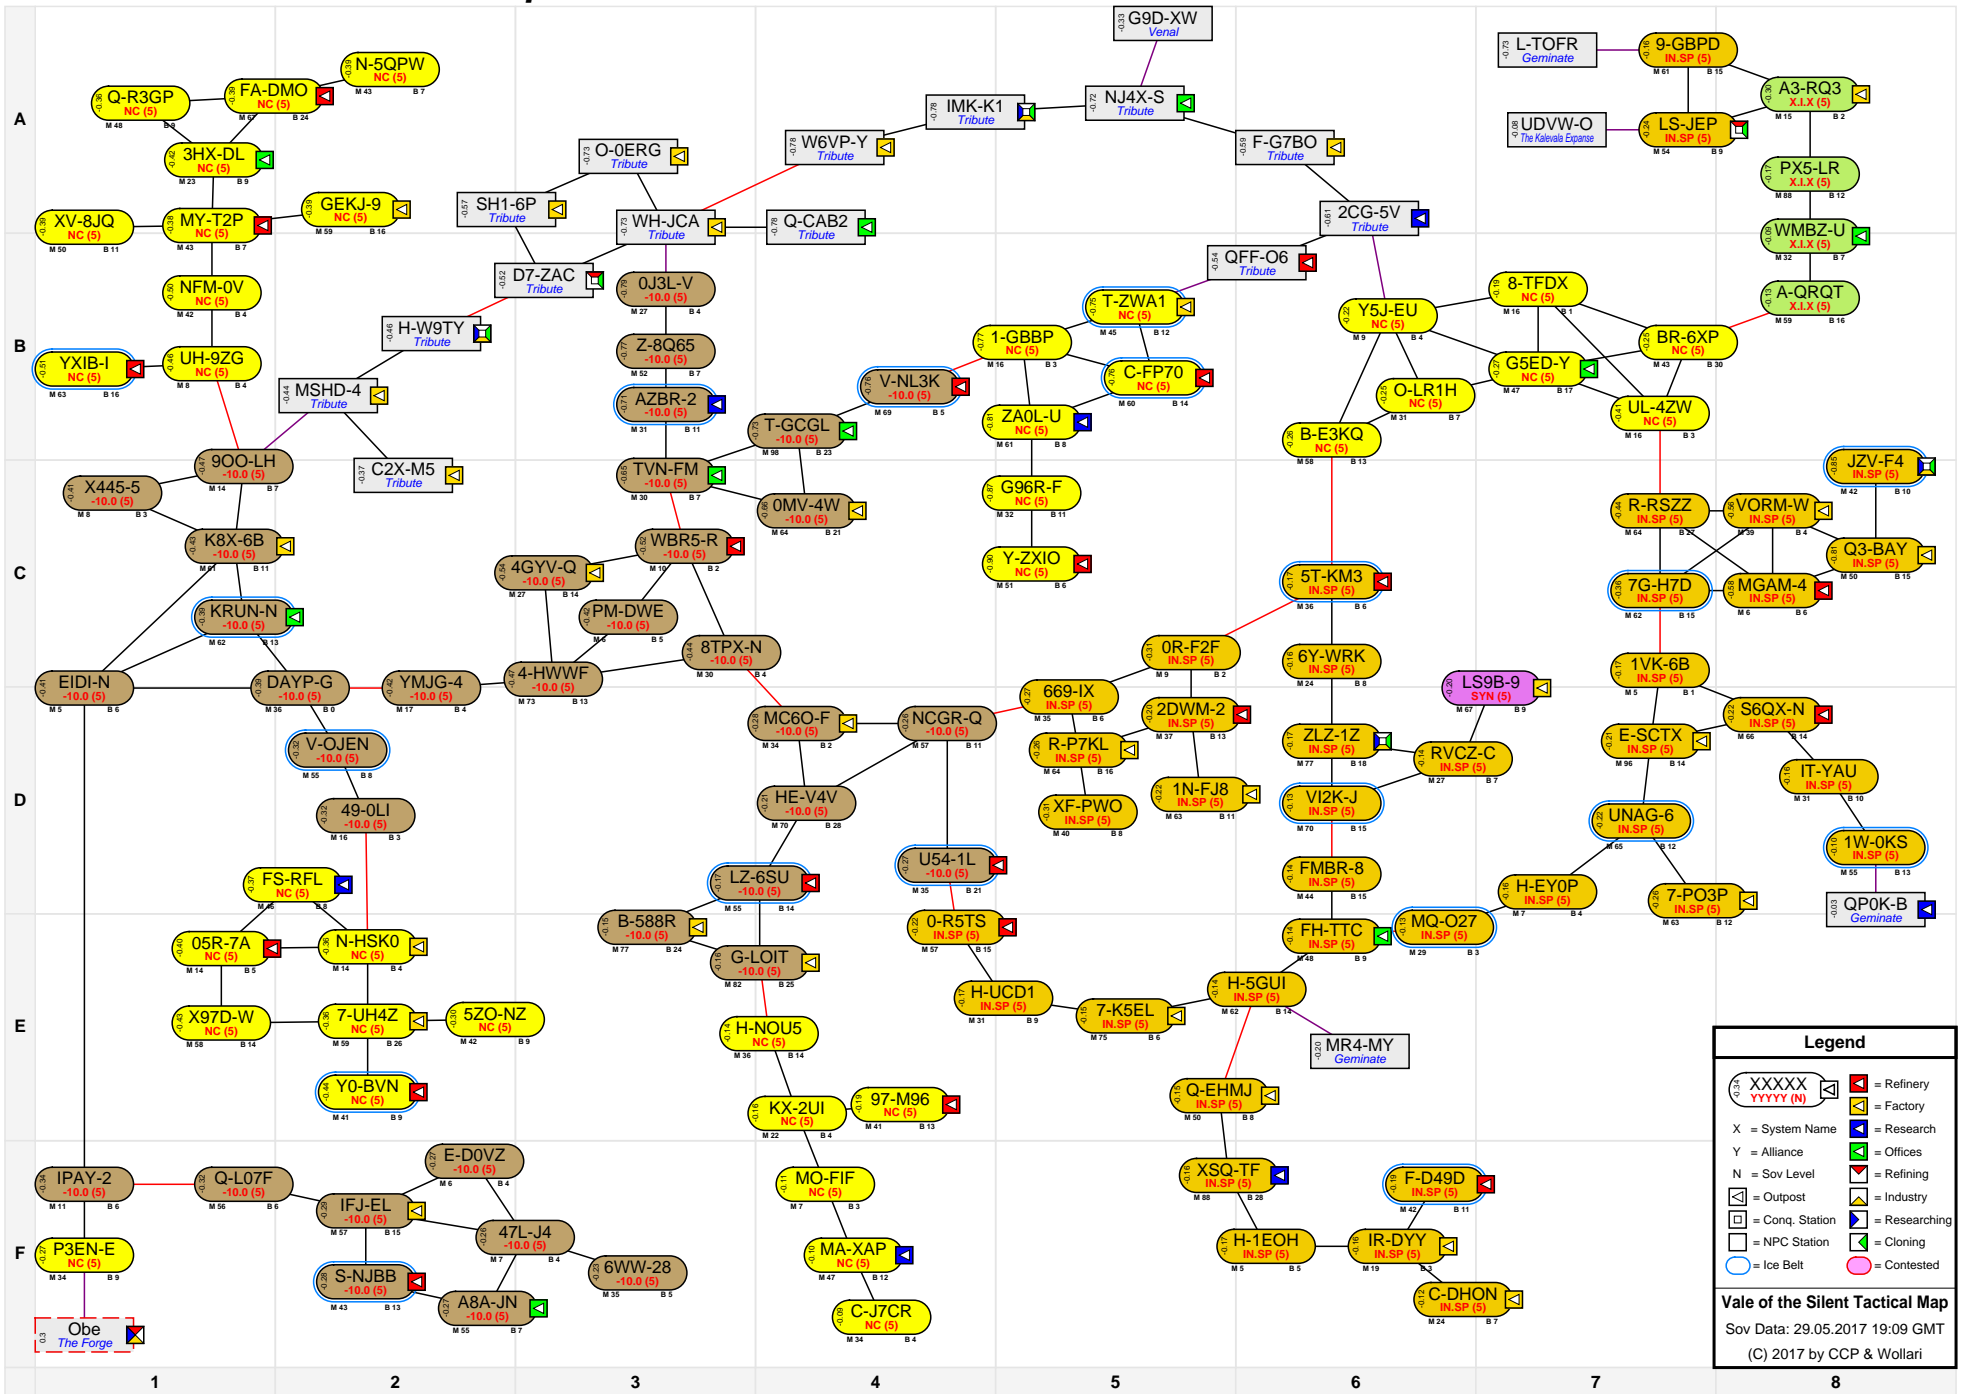

Vale of the Silent Tactical Map

Legend

- XXXXX YYYYY (N) [Icon] = Refinery
- X [Icon] = Factory
- Y [Icon] = Research
- N [Icon] = Offices
- N [Icon] = Sov Level
- N [Icon] = Refining
- [Icon] = Outpost
- [Icon] = Industry
- [Icon] = Conq. Station
- [Icon] = Researching
- [Icon] = NPC Station
- [Icon] = Cloning
- [Icon] = Contested

Vale of the Silent Tactical Map
 Sov Data: 29.05.2017 19:09 GMT
 (C) 2017 by CCP & Wollari