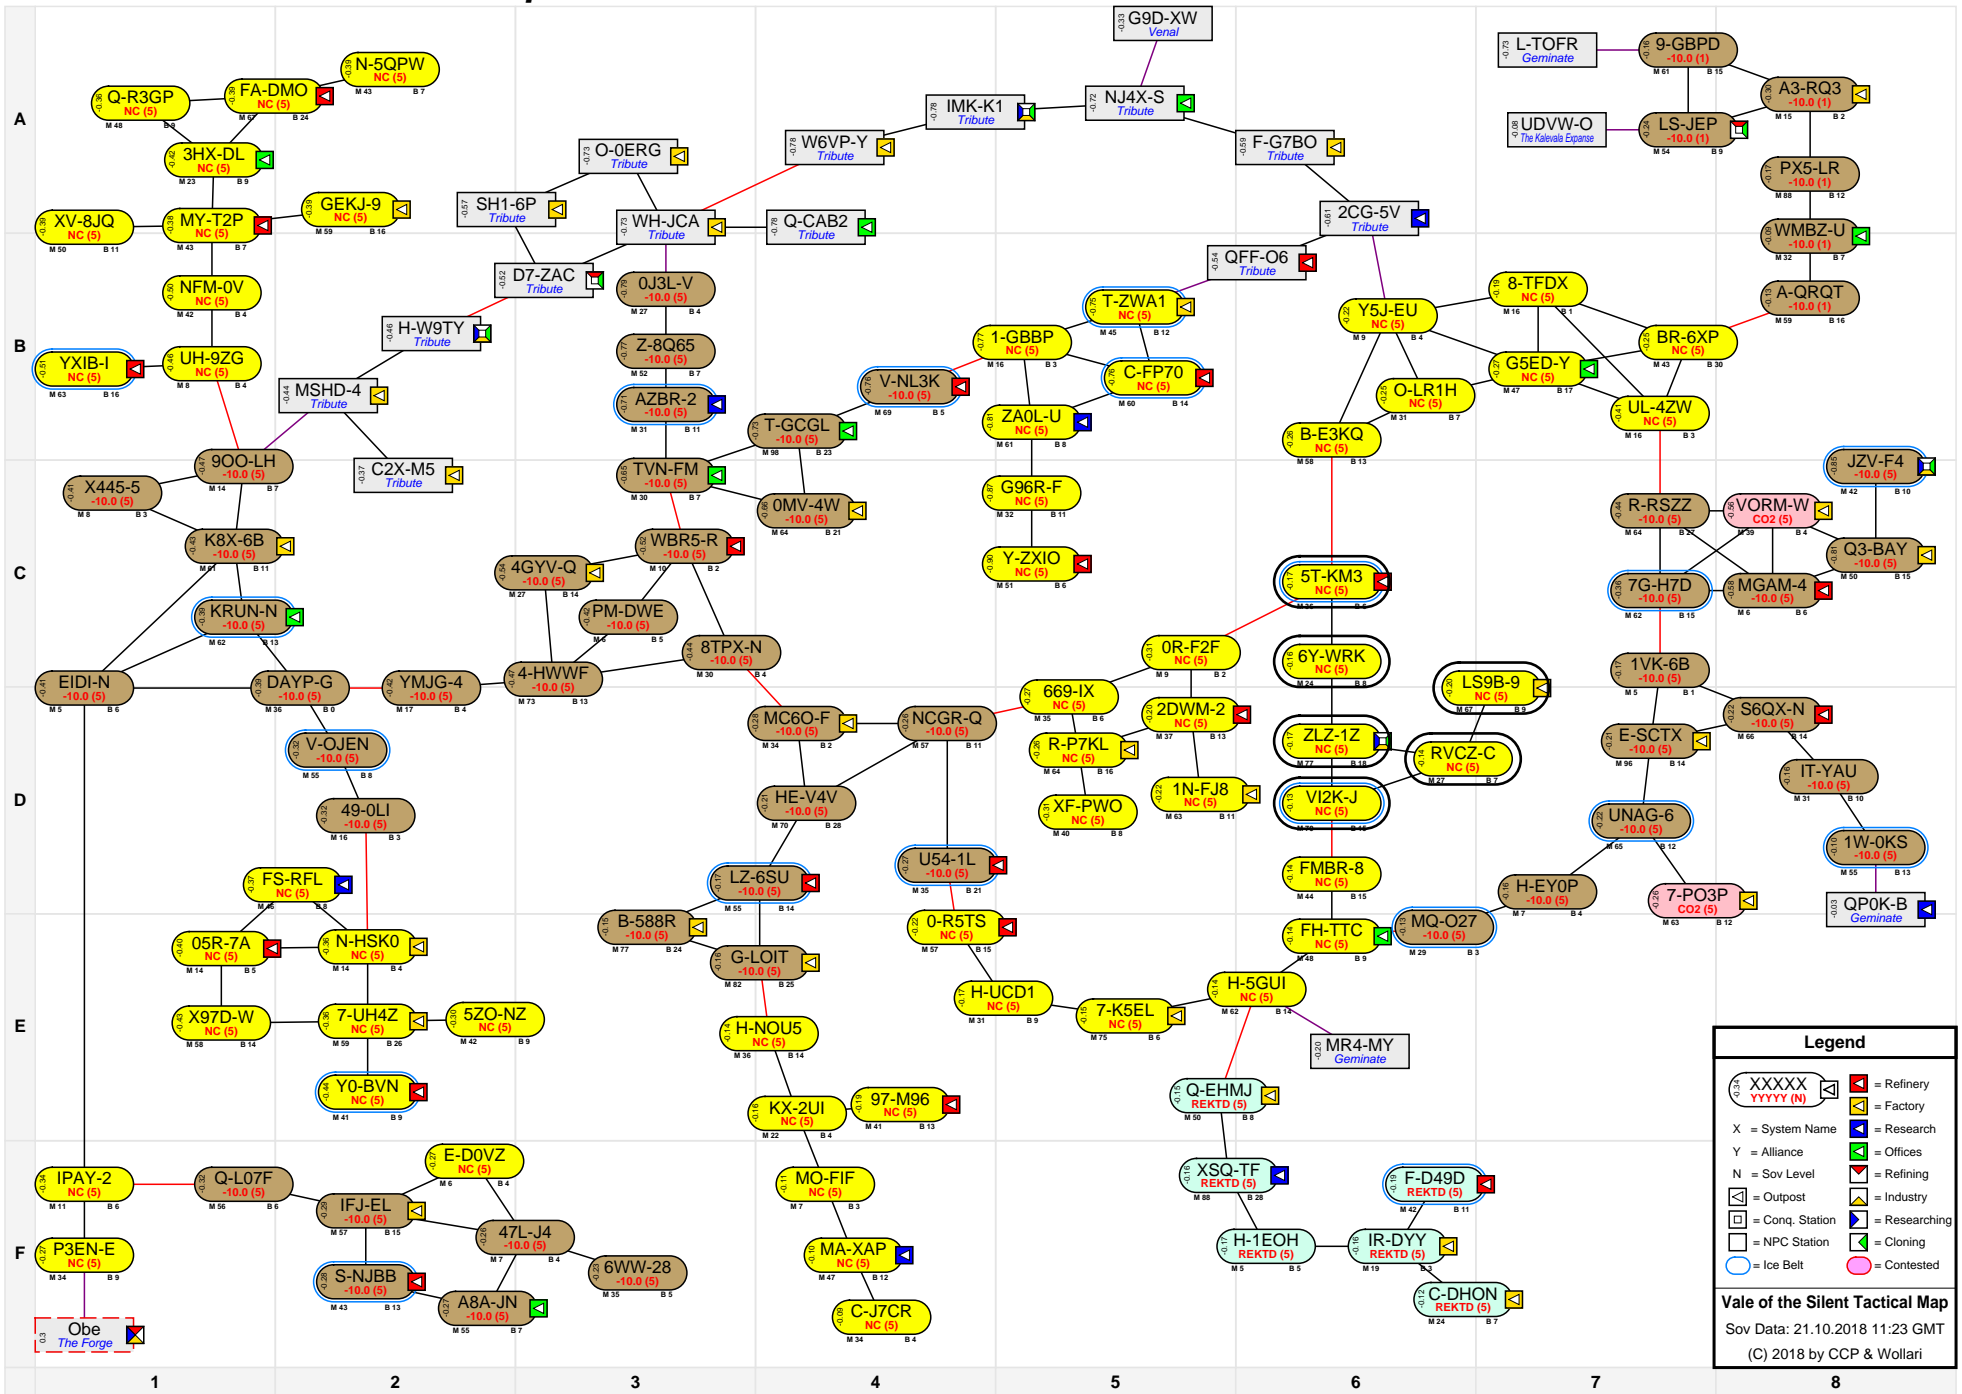

Vale of the Silent Tactical Map

Legend

- XXXXX YYYYY (N) = Refinery
- X = System Name
- Y = Alliance
- N = Sov Level
- = Outpost
- = Conq. Station
- = NPC Station
- = Ice Belt
- = Contested
- ◀ = Factory
- ▶ = Research
- ◀▶ = Offices
- ◀▶ = Refining
- ◀▶ = Industry
- ◀▶ = Researching
- ◀▶ = Cloning
- ◀▶ = Geminate

Vale of the Silent Tactical Map
 Sov Data: 21.10.2018 11:23 GMT
 (C) 2018 by CCP & Wollari