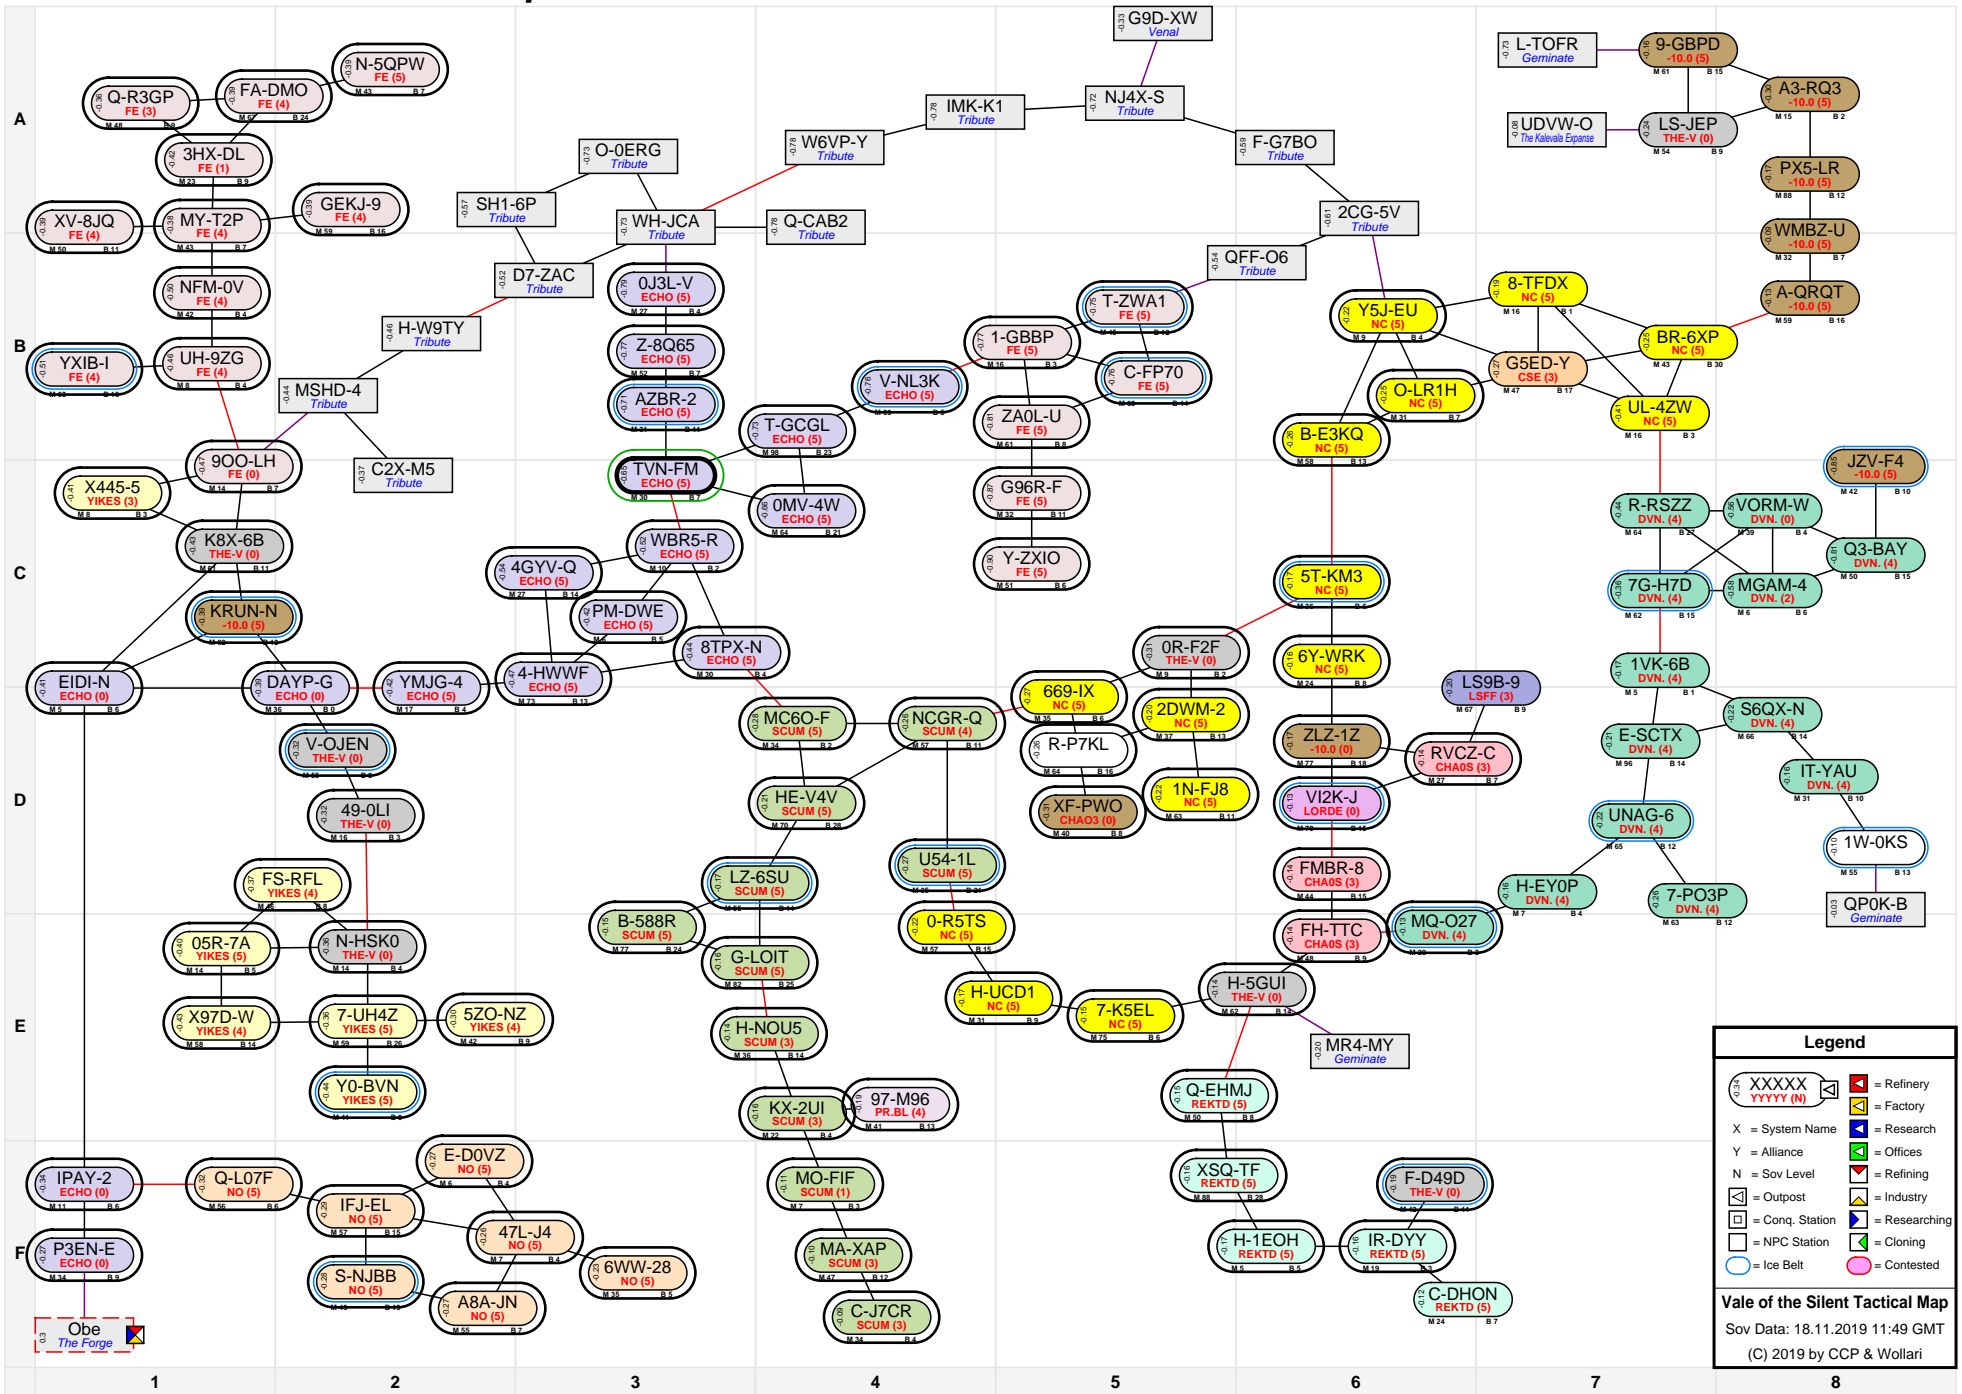

Vale of the Silent Tactical Map

Legend

- XXXXX (Color) = Refinery
- YYYYY (N) (Color) = Factory
- X = System Name
- Y = Alliance
- N = Sov Level
- [Icon] = Outpost
- [Icon] = Conq. Station
- [Icon] = NPC Station
- [Icon] = Ice Belt
- [Icon] = Contested
- [Icon] = Research
- [Icon] = Offices
- [Icon] = Refining
- [Icon] = Industry
- [Icon] = Researching
- [Icon] = Cloning

Vale of the Silent Tactical Map
 Sov Data: 18.11.2019 11:49 GMT
 (C) 2019 by CCP & Wollari