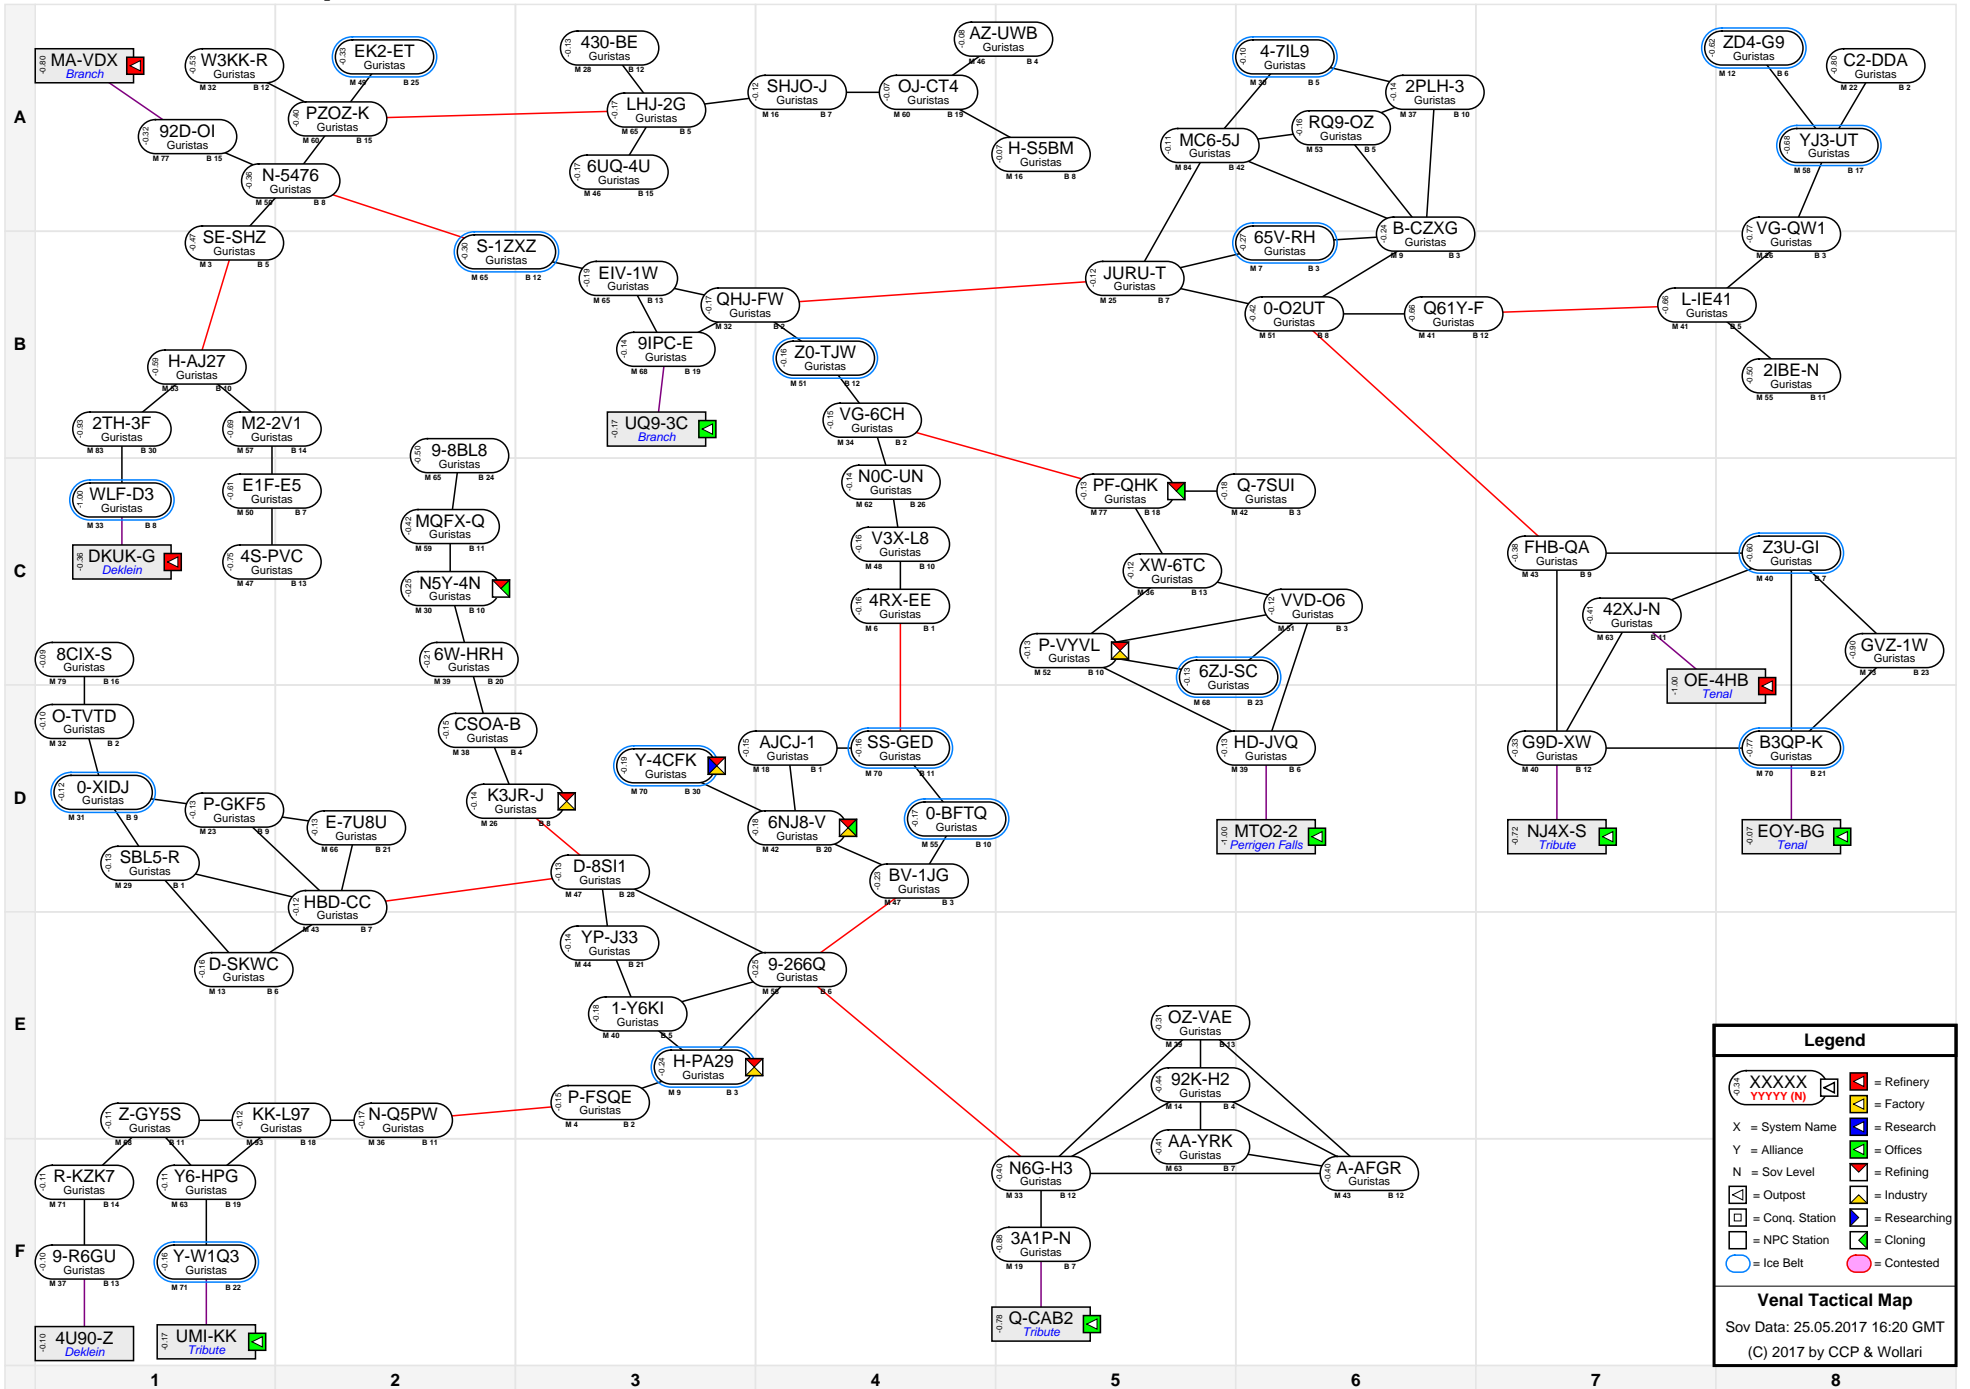

# Venal Tactical Map

**Legend**

- XXXXX (with icons) = Refinery
- XXXXX (with icons) = Factory
- X = System Name
- Y = Alliance
- N = Sov Level
- [Icon] = Outpost
- [Icon] = Conq. Station
- [Icon] = NPC Station
- [Icon] = Ice Belt
- [Icon] = Contested
- [Icon] = Research
- [Icon] = Offices
- [Icon] = Refining
- [Icon] = Industry
- [Icon] = Researching
- [Icon] = Cloning

**Venal Tactical Map**  
 Sov Data: 25.05.2017 16:20 GMT  
 (C) 2017 by CCP & Wollari