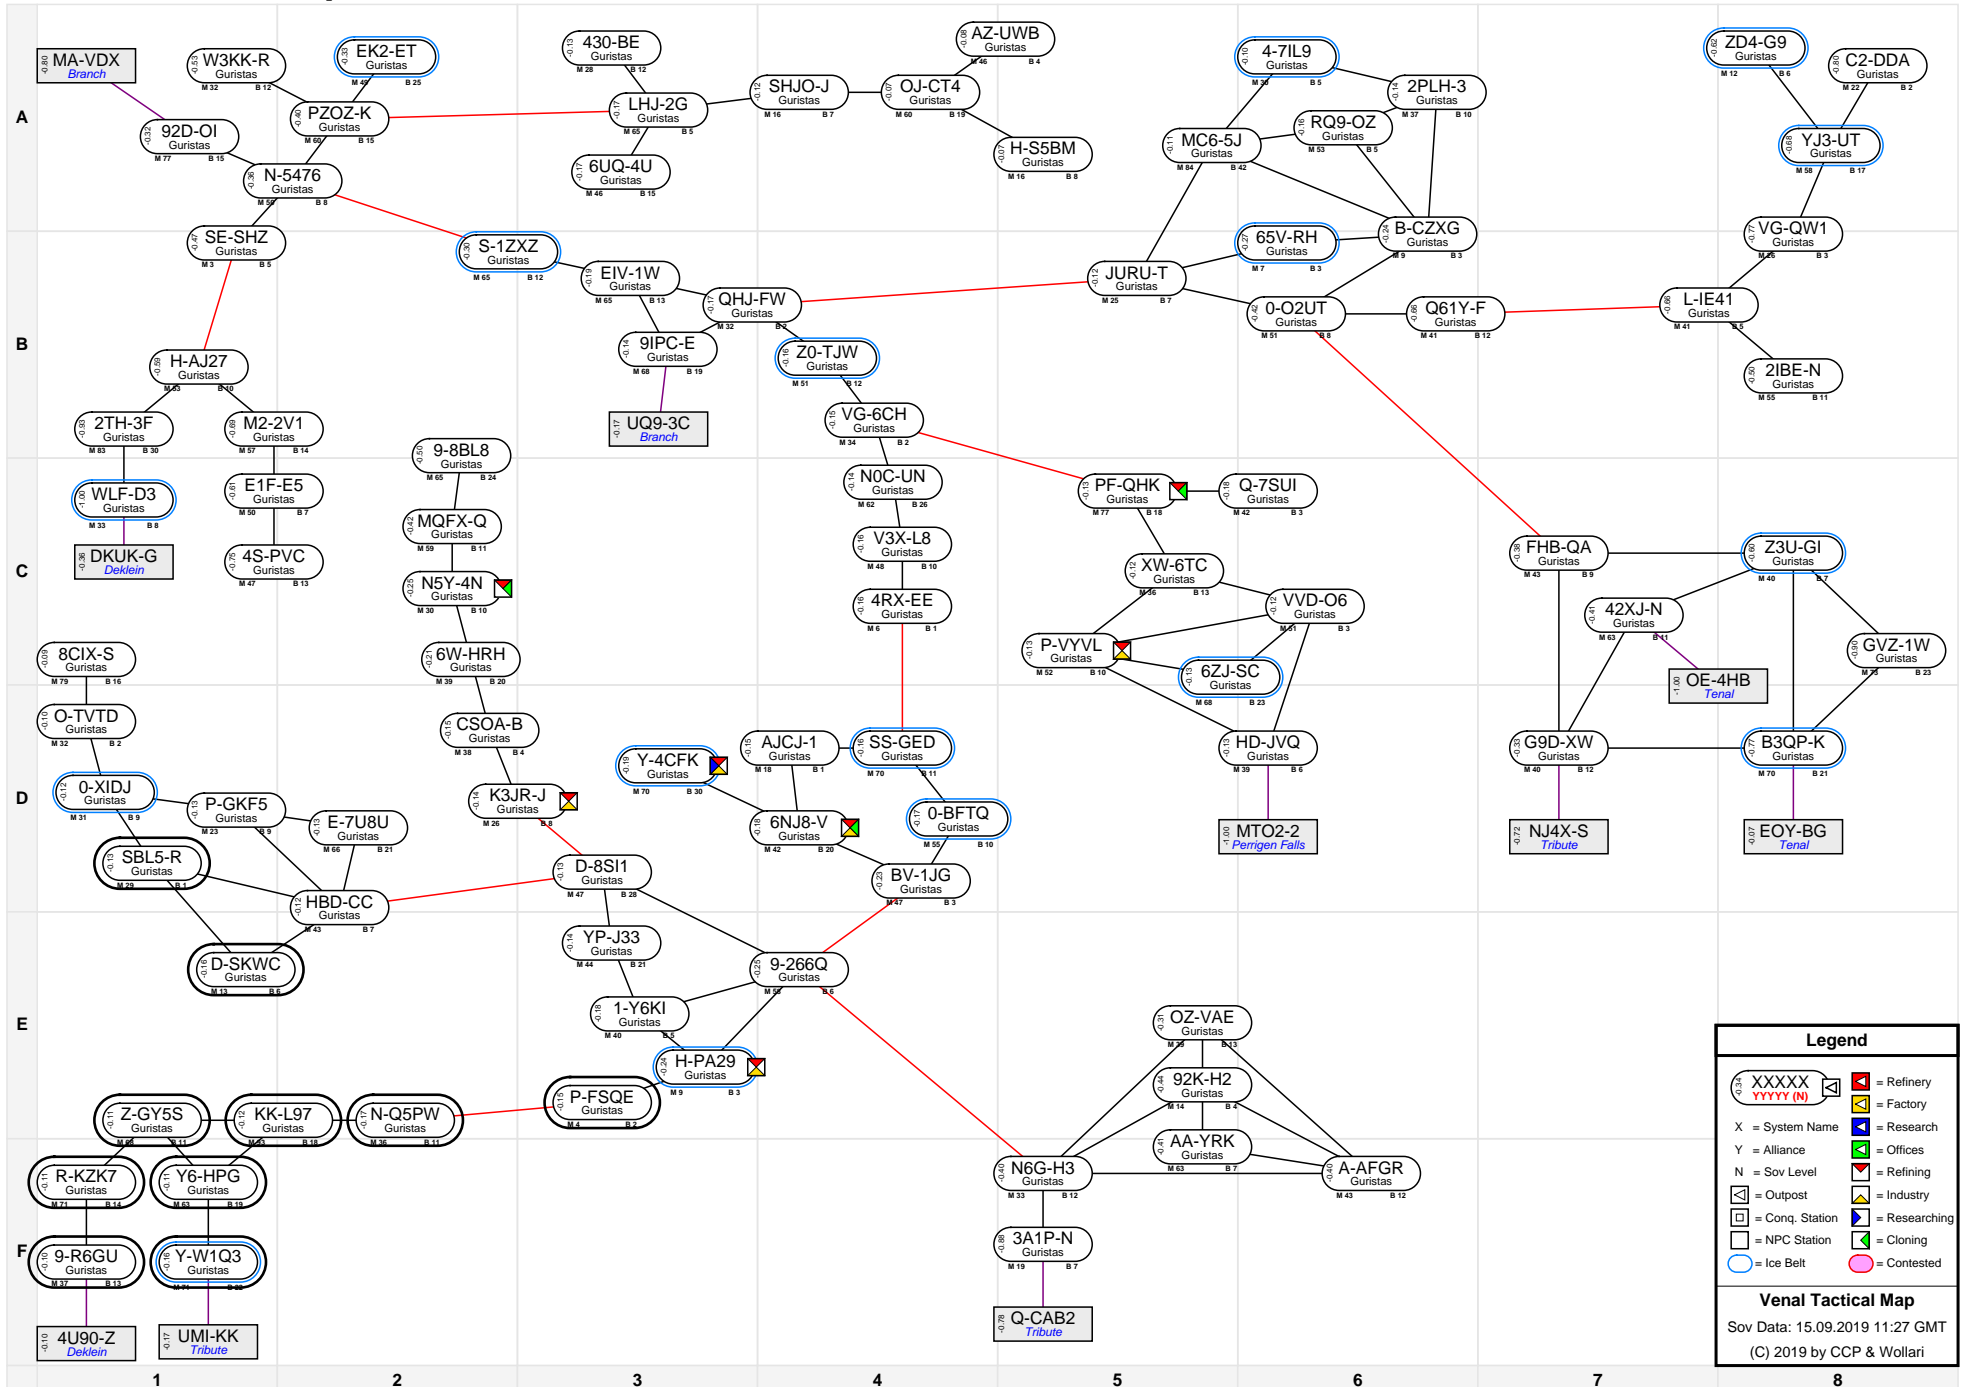

# Venal Tactical Map

**Legend**

- XXXXX (with icons) = Refinery
- X = System Name
- Y = Alliance
- N = Sov Level
- [Icon] = Outpost
- [Icon] = Conq. Station
- [Icon] = Researching
- [Icon] = NPC Station
- [Icon] = Cloning
- [Icon] = Contested
- [Icon] = Ice Belt

**Venal Tactical Map**  
 Sov Data: 15.09.2019 11:27 GMT  
 (C) 2019 by CCP & Wollari