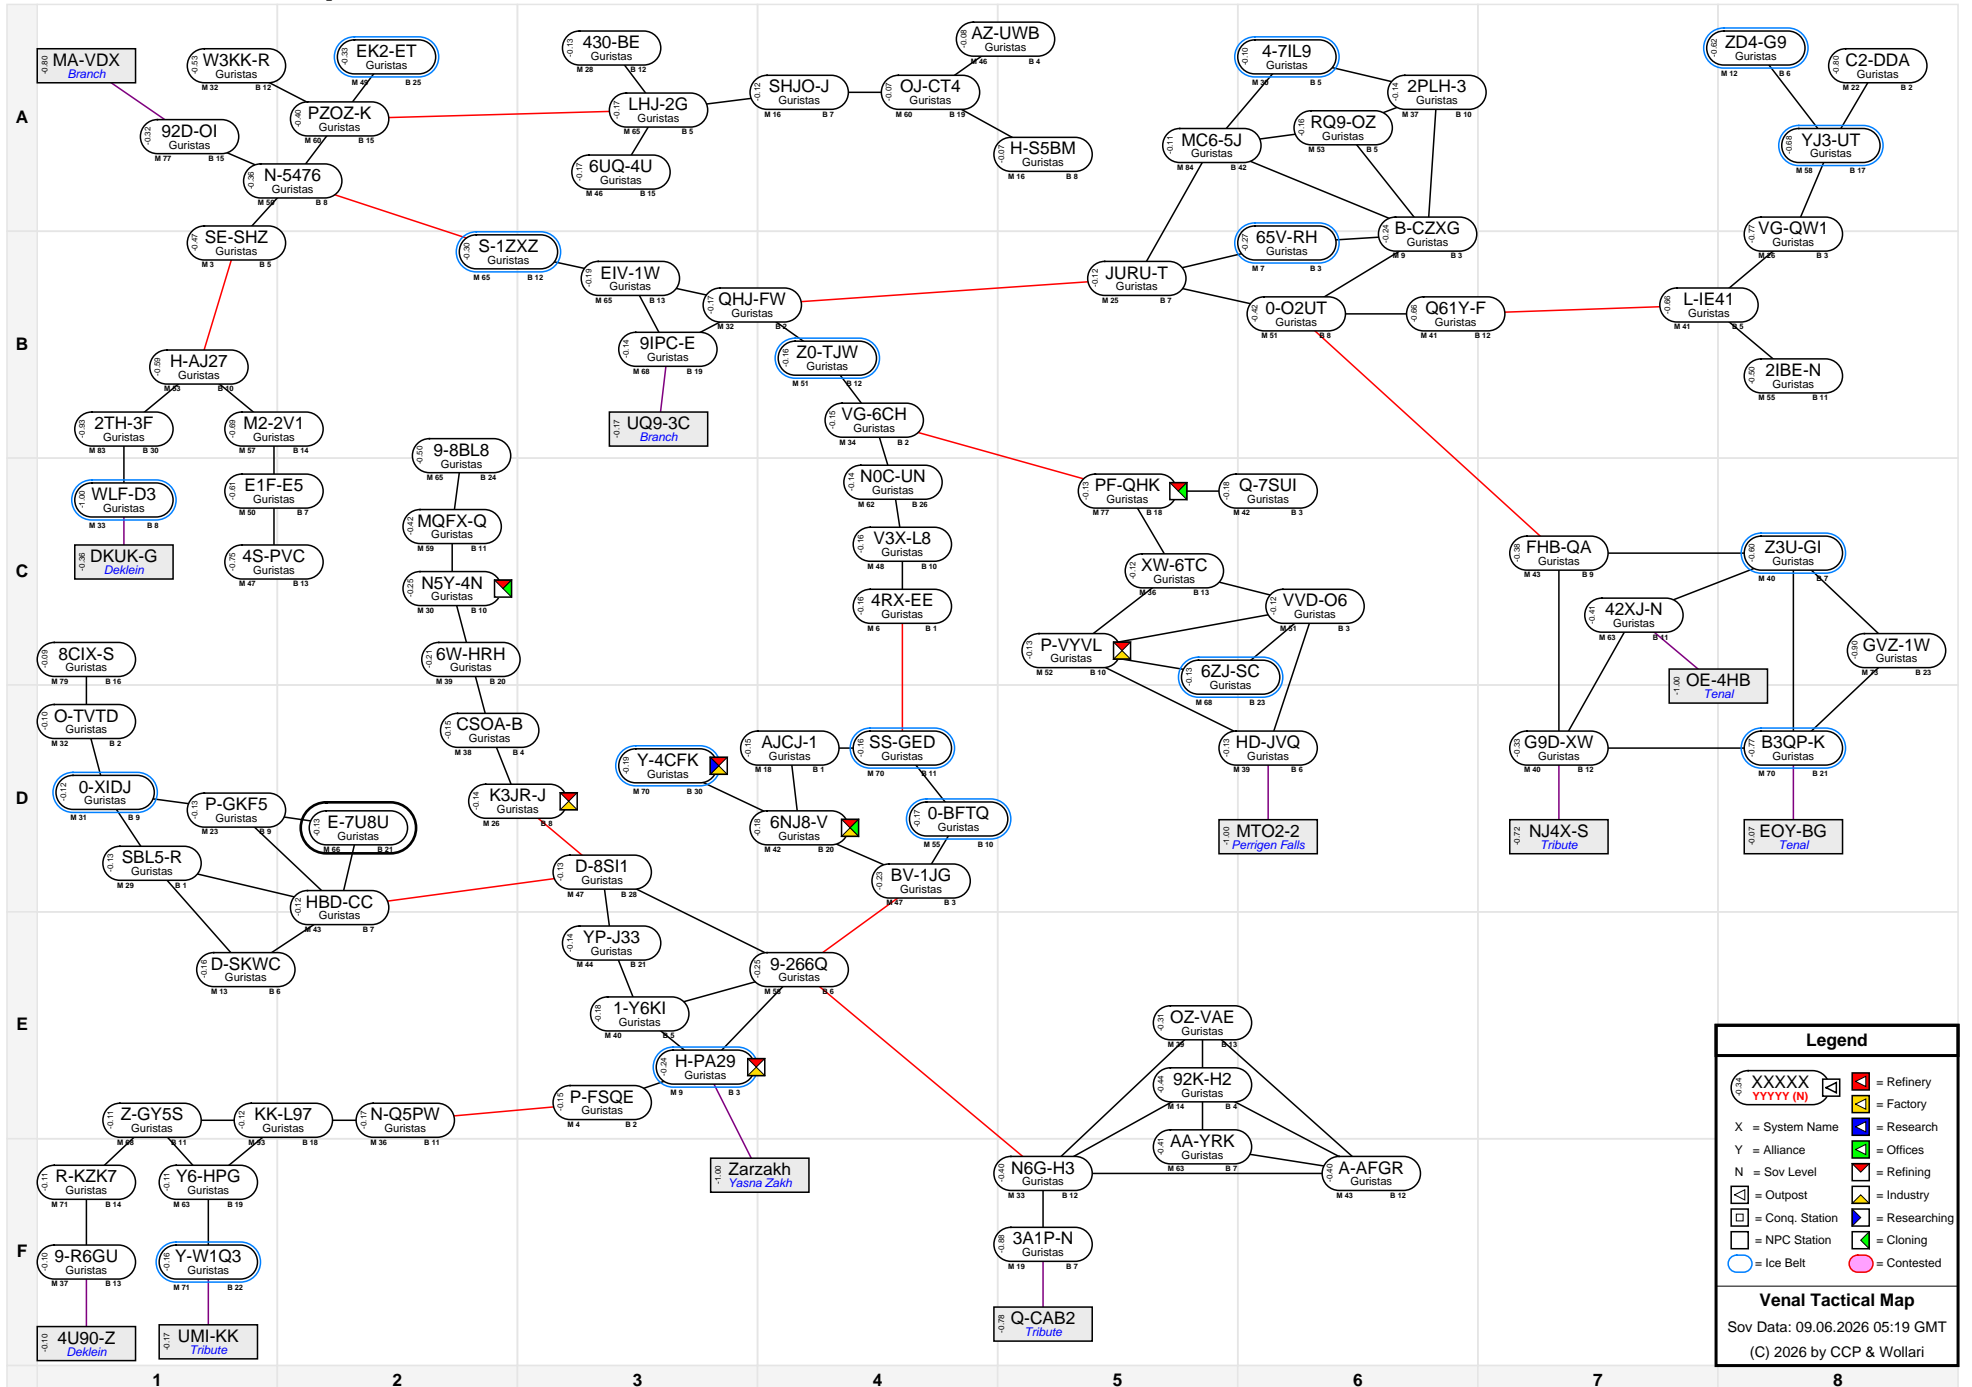

Venal Tactical Map

Legend	
	= Refinery
	= Factory
	= Research
	= Offices
	= Refining
	= Industry
	= Researching
	= Conq. Station
	= Cloning
	= Ice Belt
	= Contested

Venal Tactical Map
 Sov Data: 09.06.2026 05:19 GMT
 (C) 2026 by CCP & Wollari