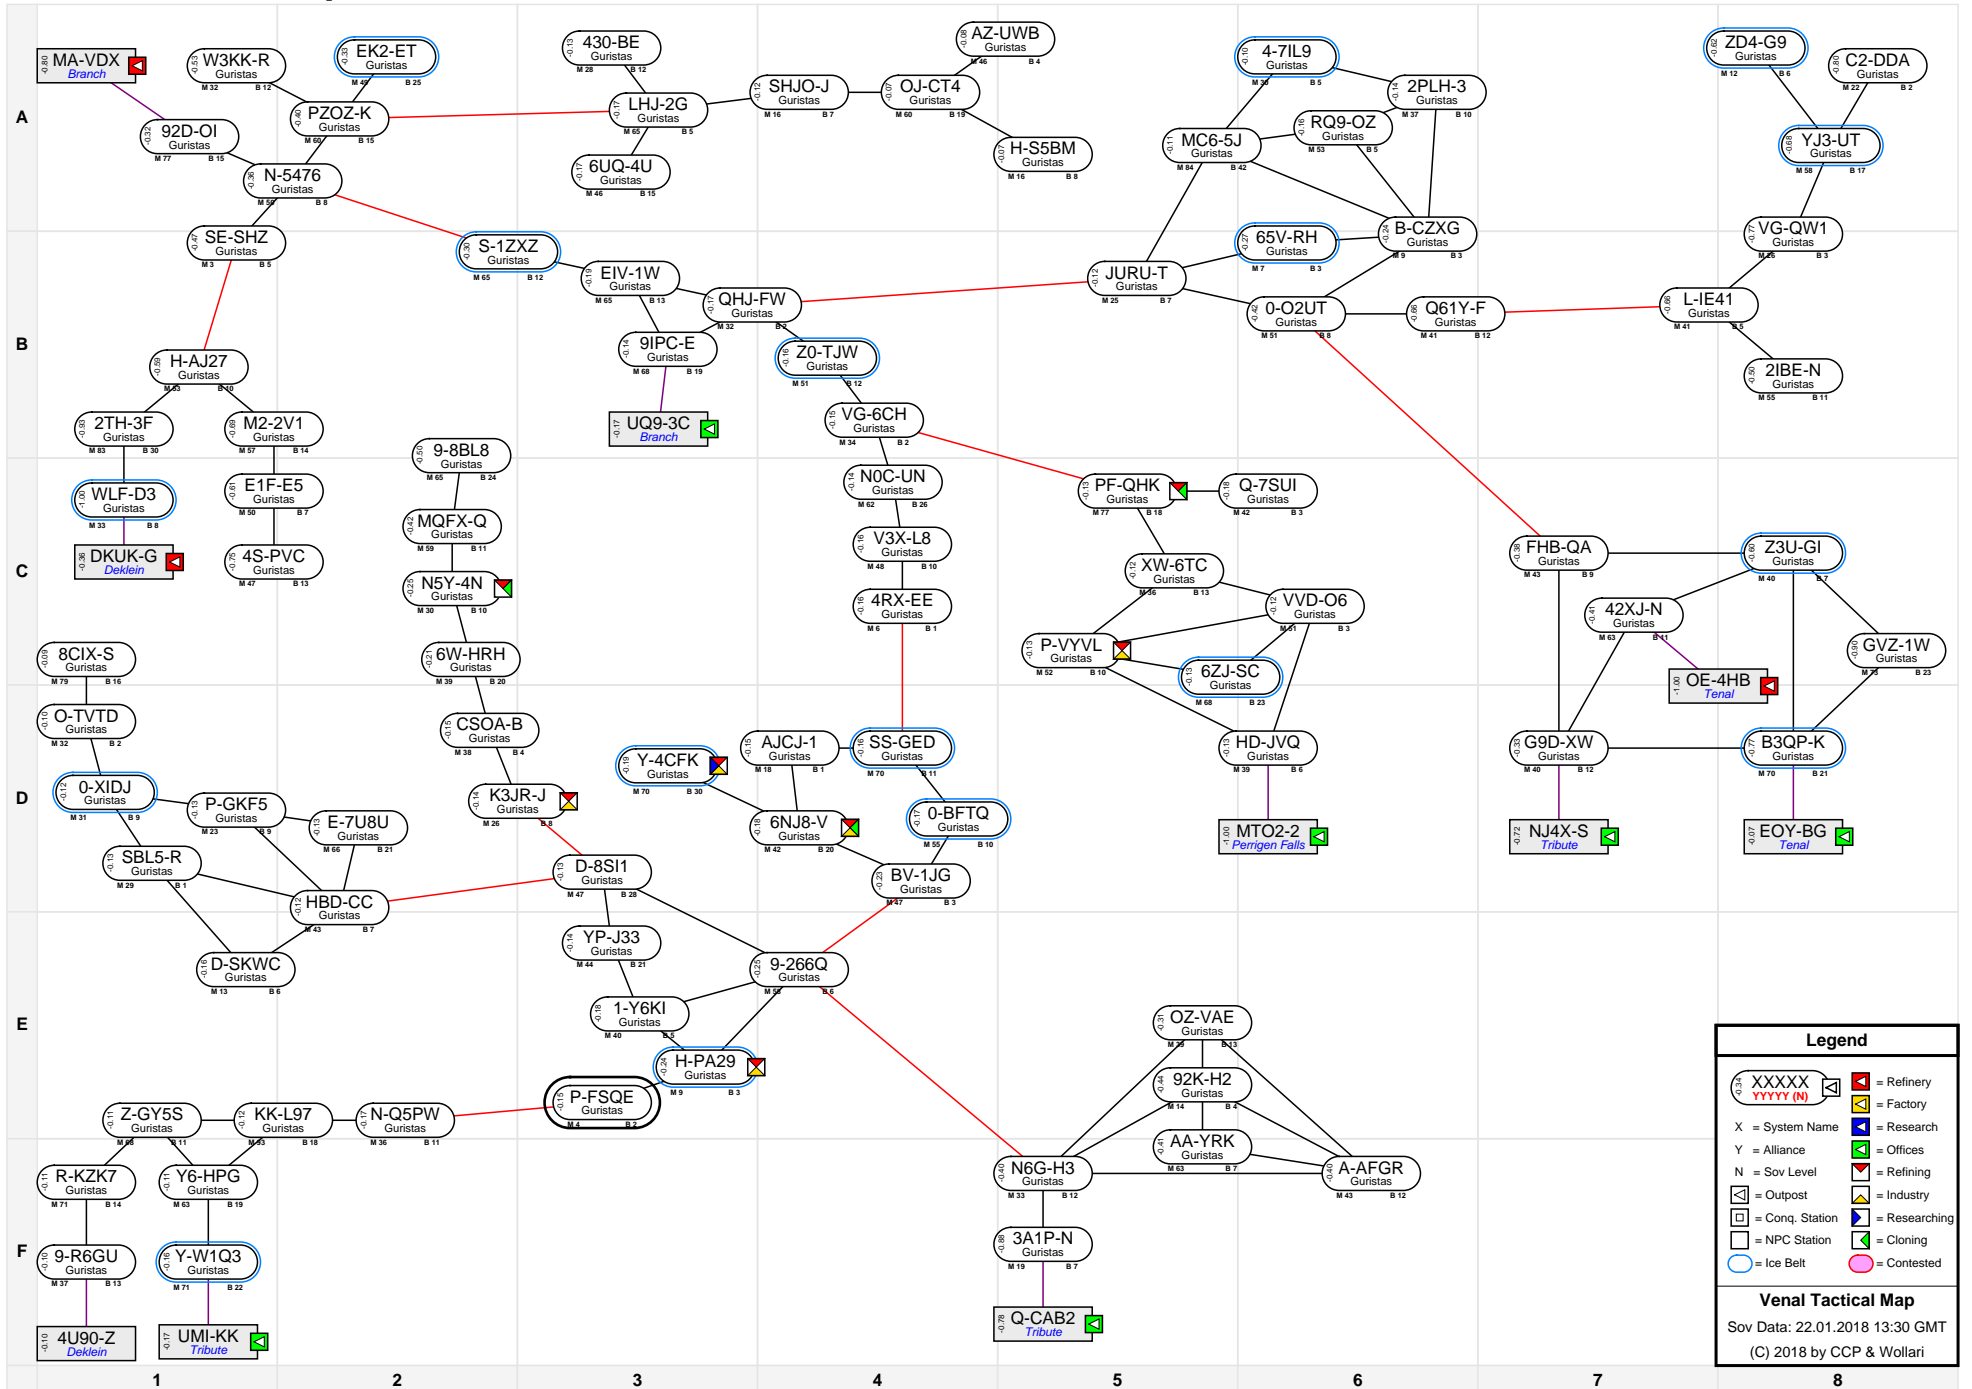

Venal Tactical Map

Legend

- XXXXX (with icons) = Refinery
- XXXXX (with icon) = Factory
- X = System Name
- Y = Alliance
- N = Sov Level
- [Icon] = Outpost
- [Icon] = Conq. Station
- [Icon] = NPC Station
- [Icon] = Researching
- [Icon] = Industry
- [Icon] = Research
- [Icon] = Offices
- [Icon] = Refining
- [Icon] = Cloning
- [Icon] = Ice Belt
- [Icon] = Contested

Venal Tactical Map
 Sov Data: 22.01.2018 13:30 GMT
 (C) 2018 by CCP & Wollari