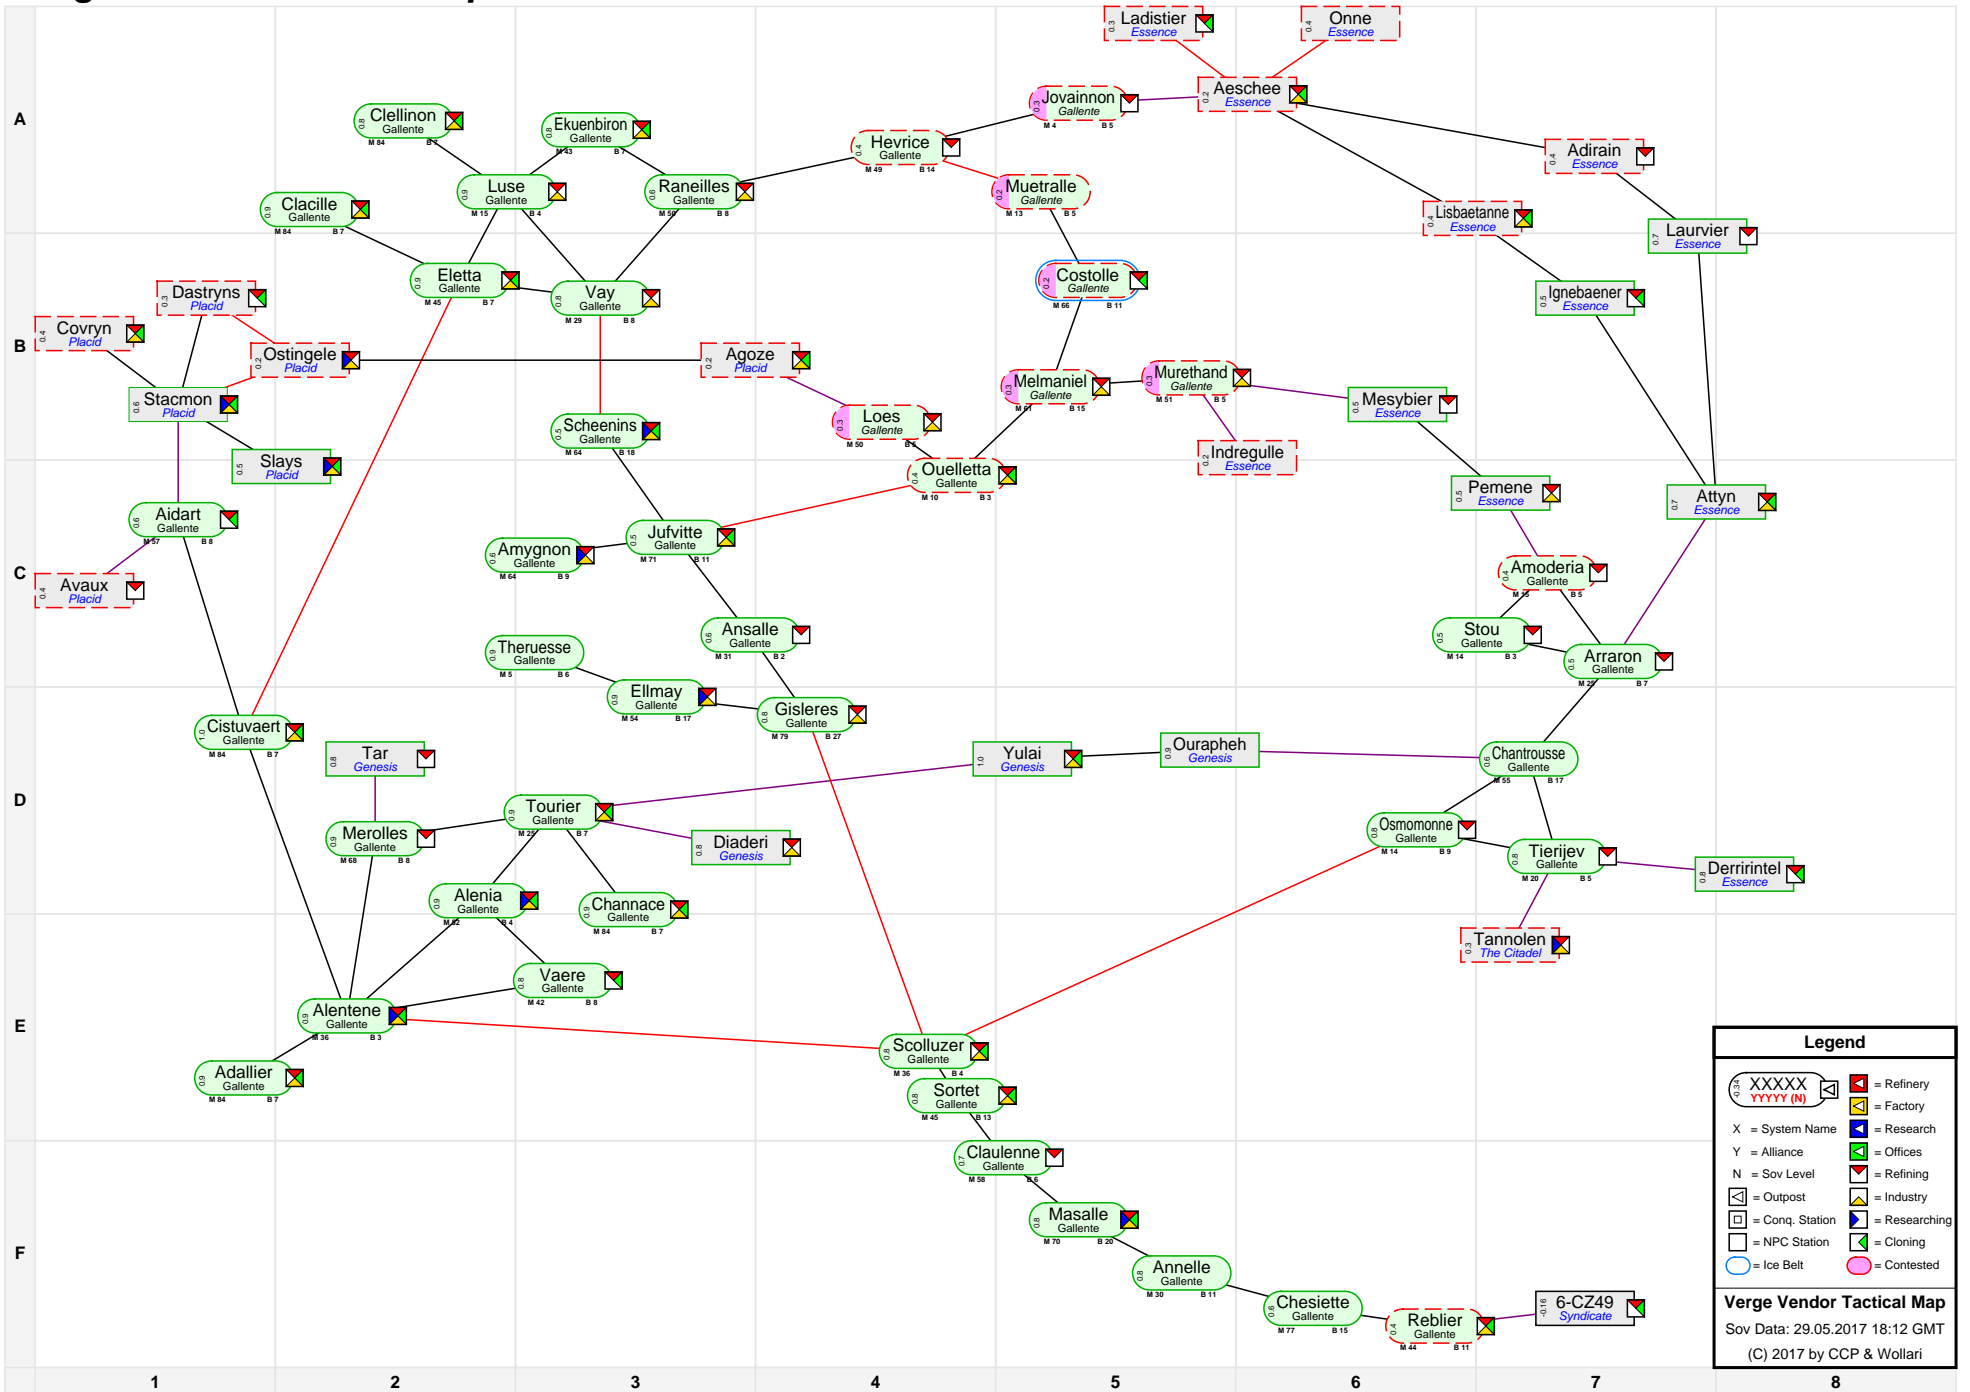

Verge Vendor Tactical Map

Legend

- XXXXX YYYYY (N) [Symbol] = Refinery
- [Symbol] = Factory
- X = System Name
- Y = Alliance
- N = Sov Level
- [Symbol] = Research
- [Symbol] = Offices
- [Symbol] = Refining
- [Symbol] = Industry
- [Symbol] = Outpost
- [Symbol] = Conq. Station
- [Symbol] = Researching
- [Symbol] = NPC Station
- [Symbol] = Cloning
- [Symbol] = Contested

Verge Vendor Tactical Map
 Sov Data: 29.05.2017 18:12 GMT
 (C) 2017 by CCP & Wollari