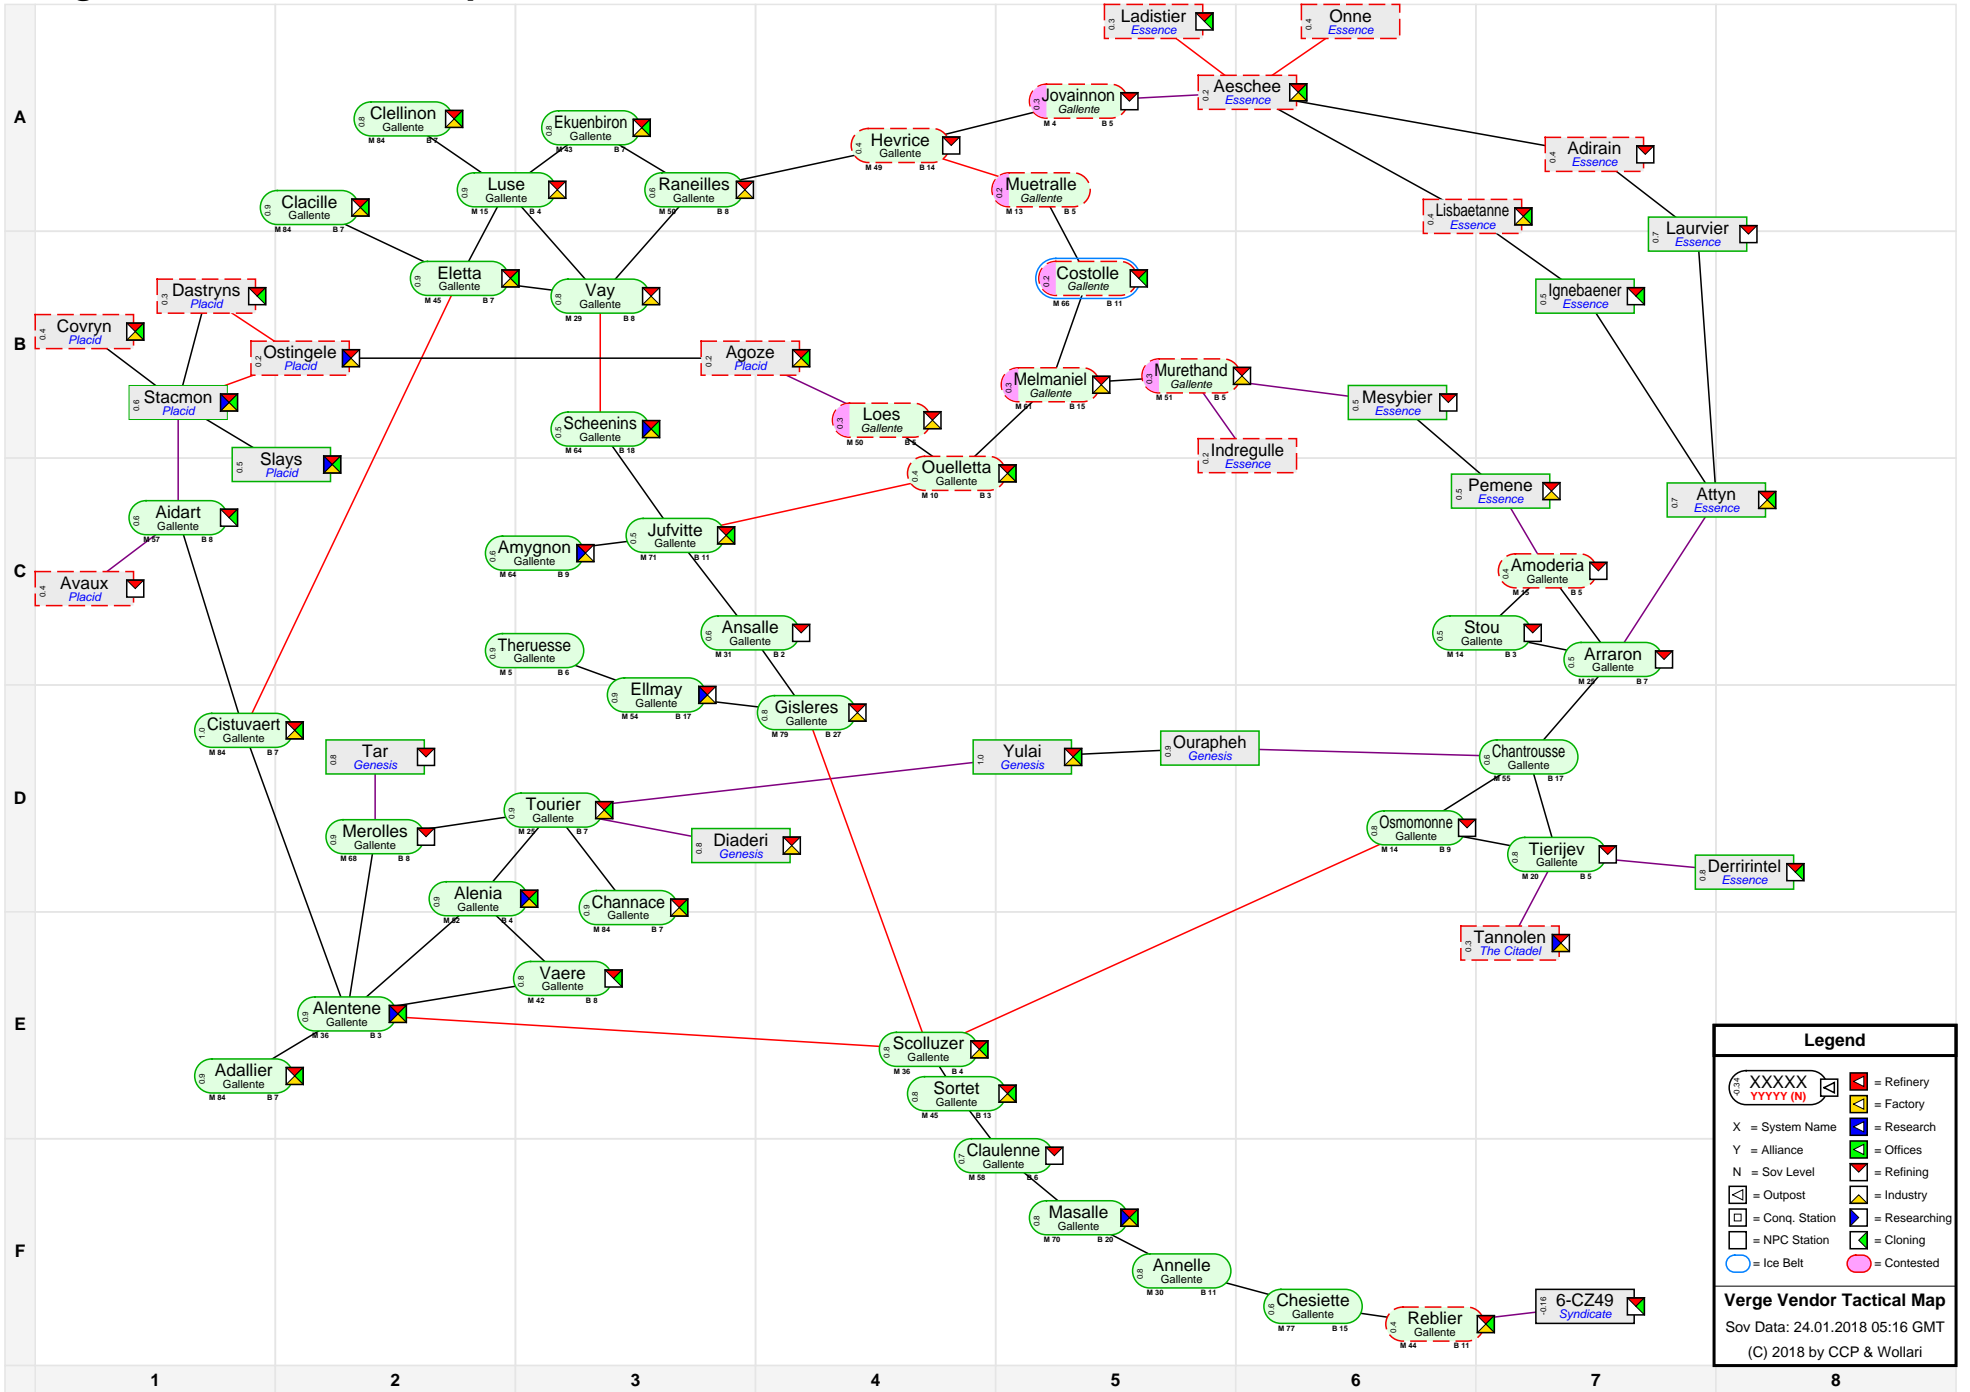

Verge Vendor Tactical Map

Legend

- XXXXX YYYYY (N) = Refinery
- X = System Name
- Y = Alliance
- N = Sov Level
- = Outpost
- = Conq. Station
- = NPC Station
- = Ice Belt
- = Contested
- 🏭 = Factory
- 🔬 = Research
- 🏢 = Offices
- 🏠 = Refining
- 🏗️ = Industry
- 🔍 = Researching
- 👤 = Cloning

Verge Vendor Tactical Map
 Sov Data: 24.01.2018 05:16 GMT
 (C) 2018 by CCP & Wollari