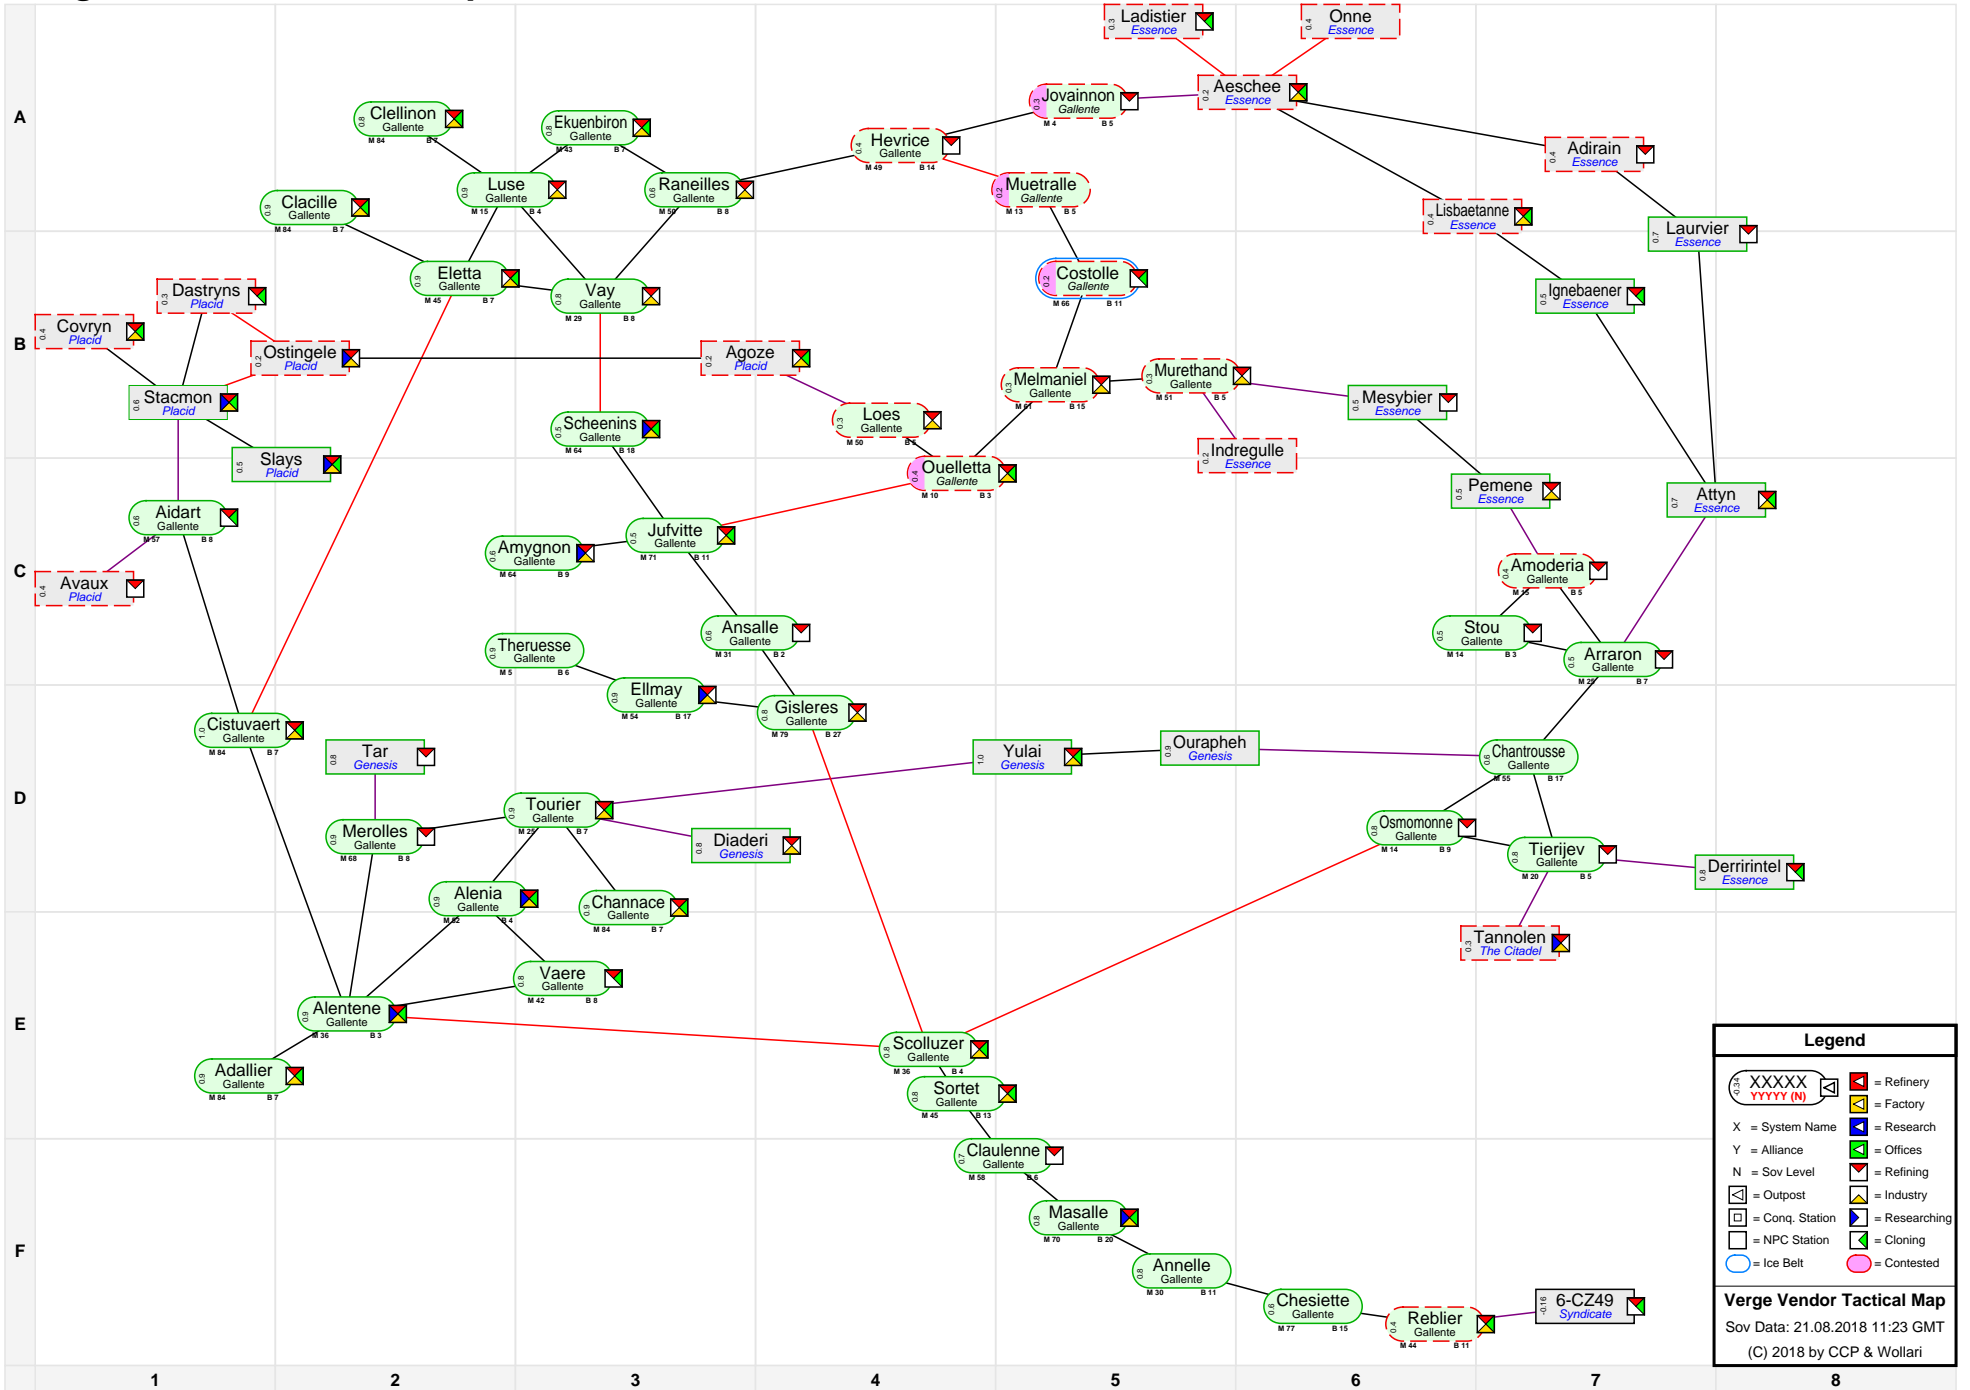

Verge Vendor Tactical Map