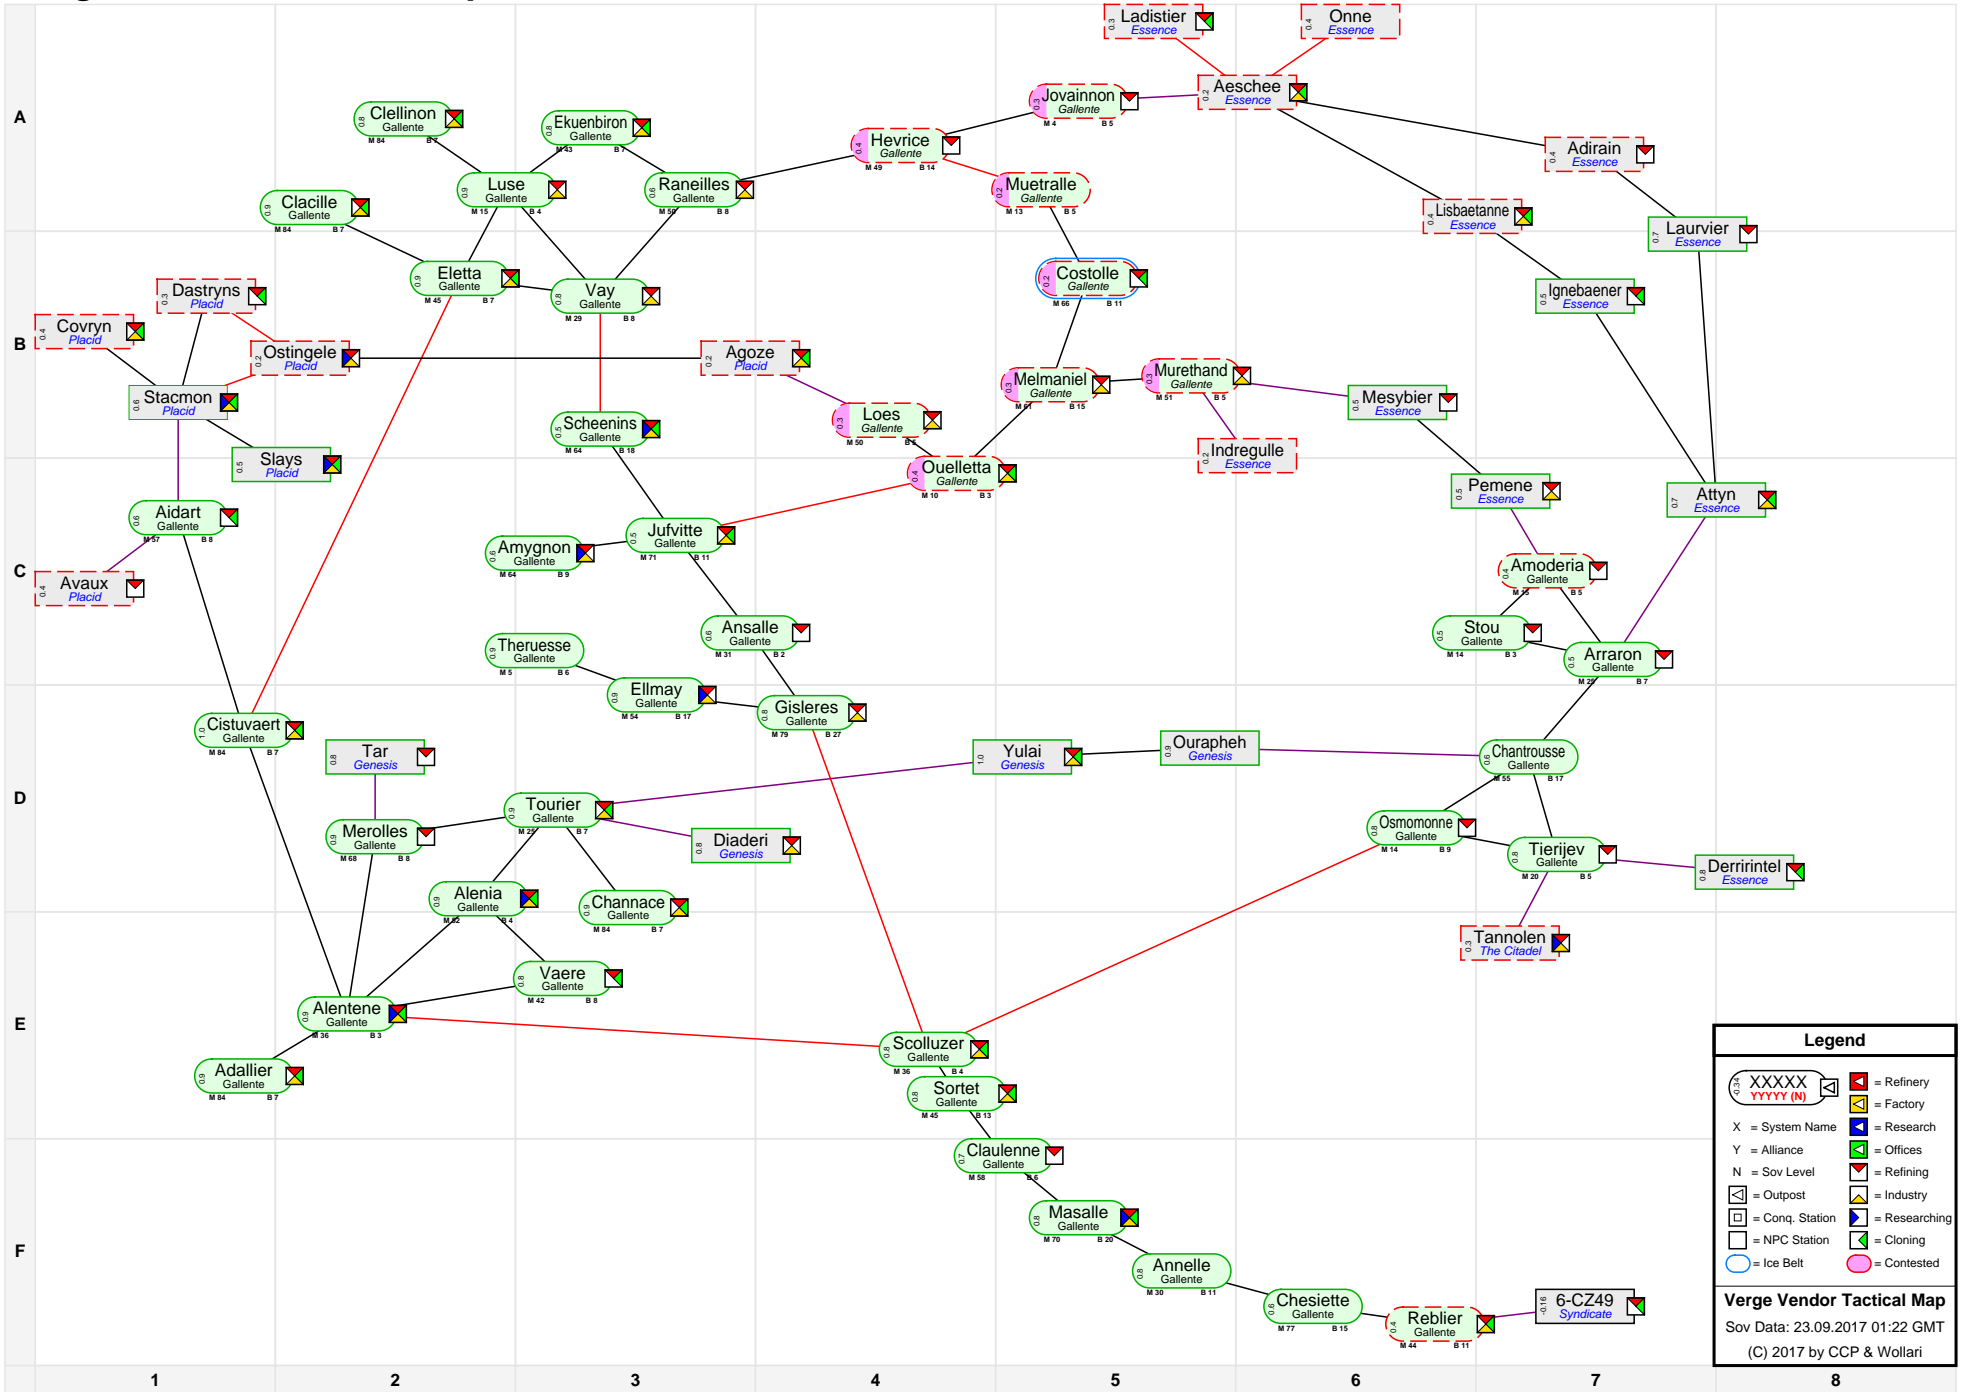

Verge Vendor Tactical Map

Legend

- XXXXX YYYYY (N) [Icon] = Refinery
- [Icon] = Factory
- X = System Name
- Y = Alliance
- N = Sov Level
- [Icon] = Research
- [Icon] = Offices
- [Icon] = Refining
- [Icon] = Industry
- [Icon] = Outpost
- [Icon] = Conq. Station
- [Icon] = Researching
- [Icon] = NPC Station
- [Icon] = Cloning
- [Icon] = Contested

Verge Vendor Tactical Map
 Sov Data: 23.09.2017 01:22 GMT
 (C) 2017 by CCP & Wollari