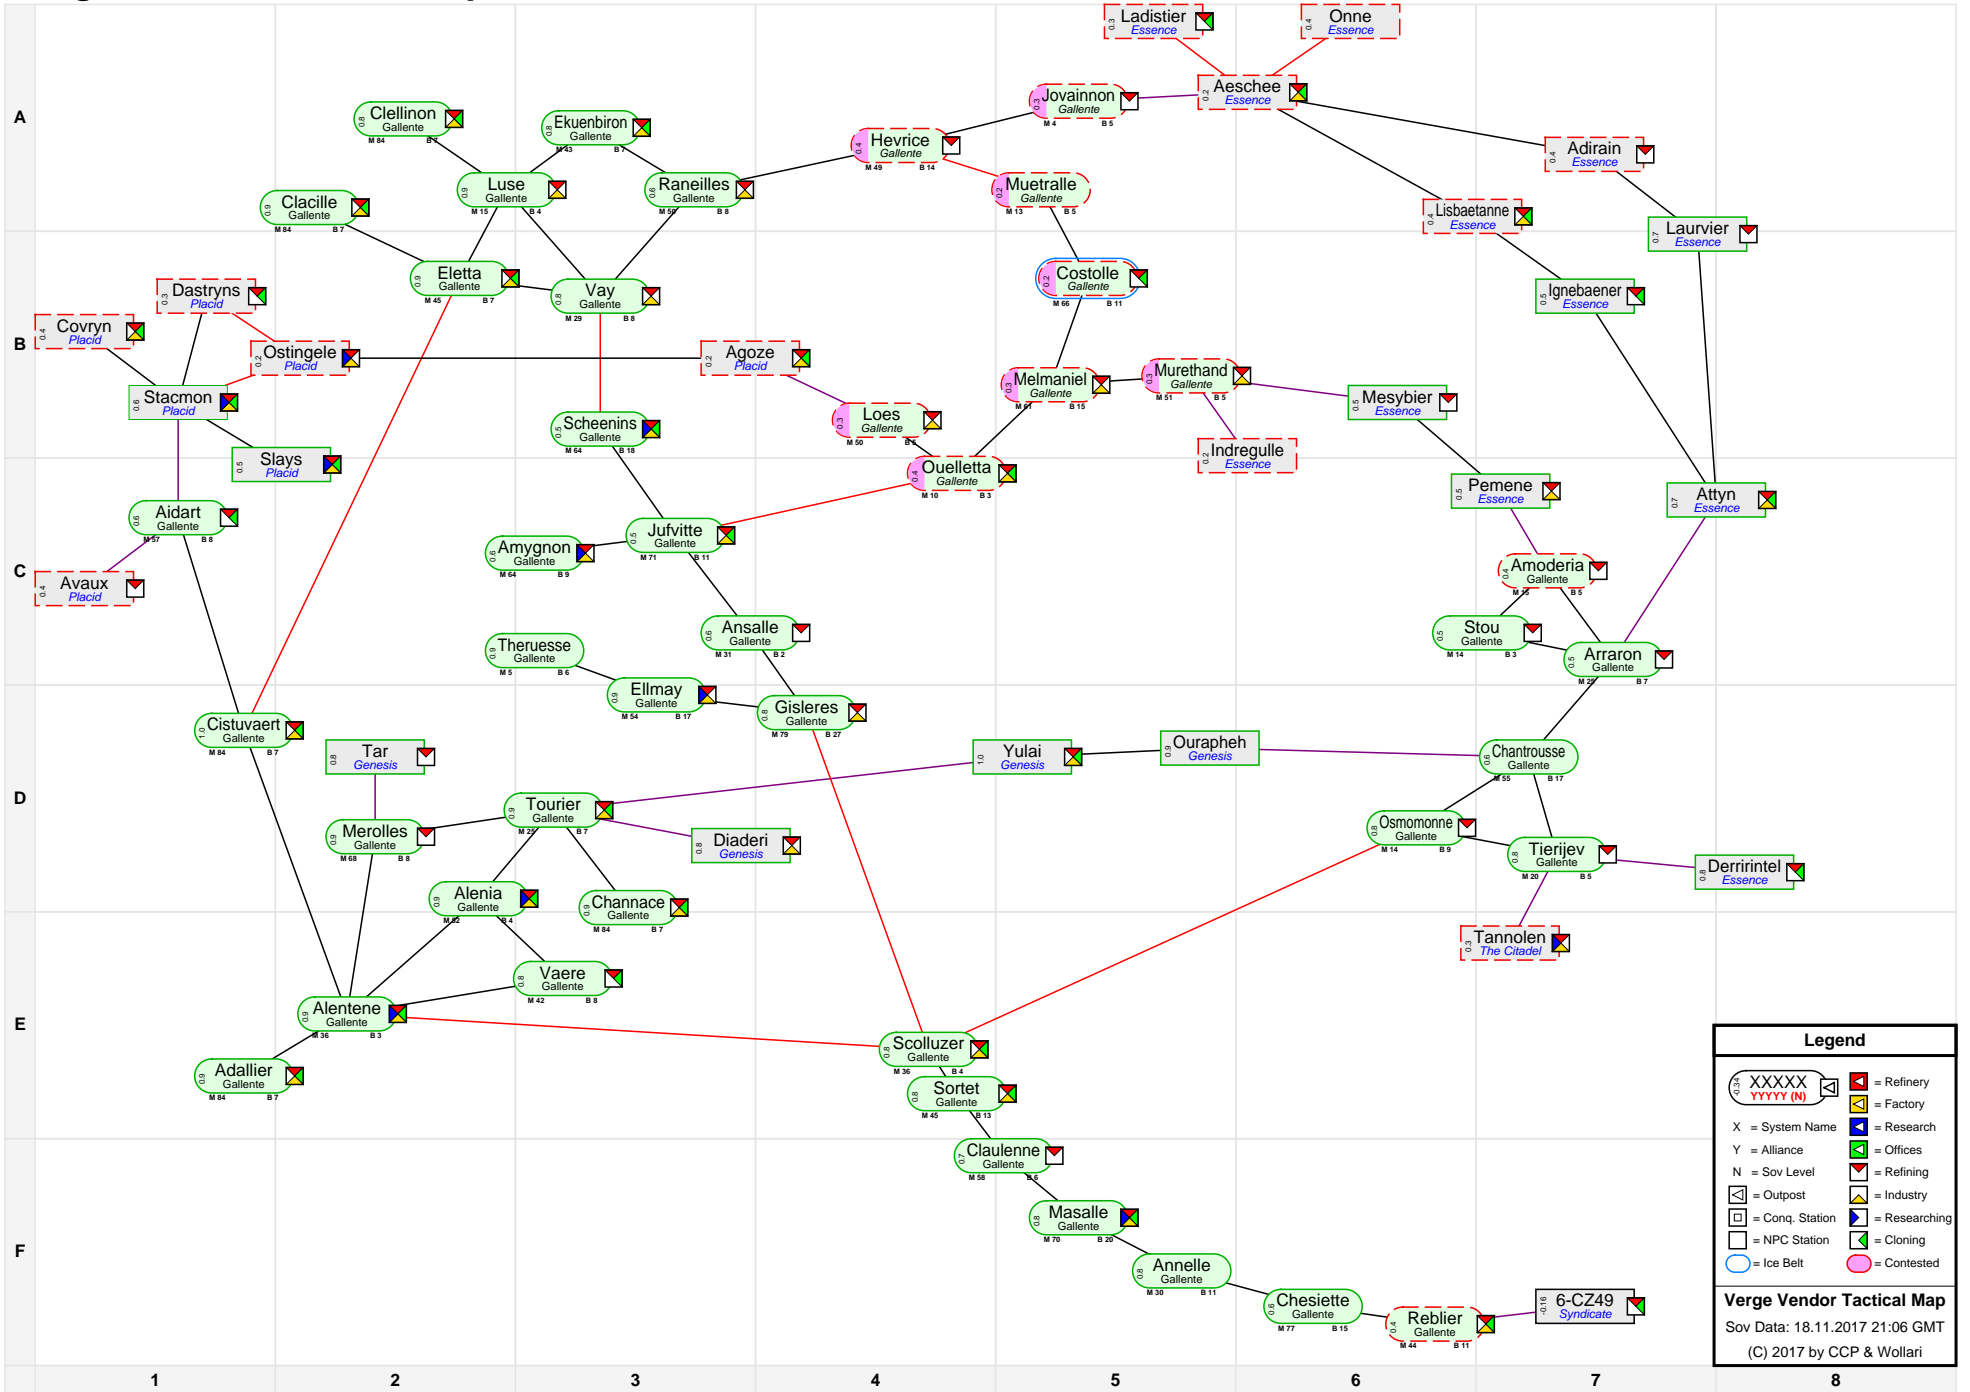

Verge Vendor Tactical Map

Legend

- XXXXX YYYYY (N) = Refinery
- X = System Name
- Y = Alliance
- N = Sov Level
- = Outpost
- = Conq. Station
- = NPC Station
- = Ice Belt
- = Factory
- = Research
- = Offices
- = Refining
- = Industry
- = Researching
- = Cloning
- = Contested

Verge Vendor Tactical Map
 Sov Data: 18.11.2017 21:06 GMT
 (C) 2017 by CCP & Wollari