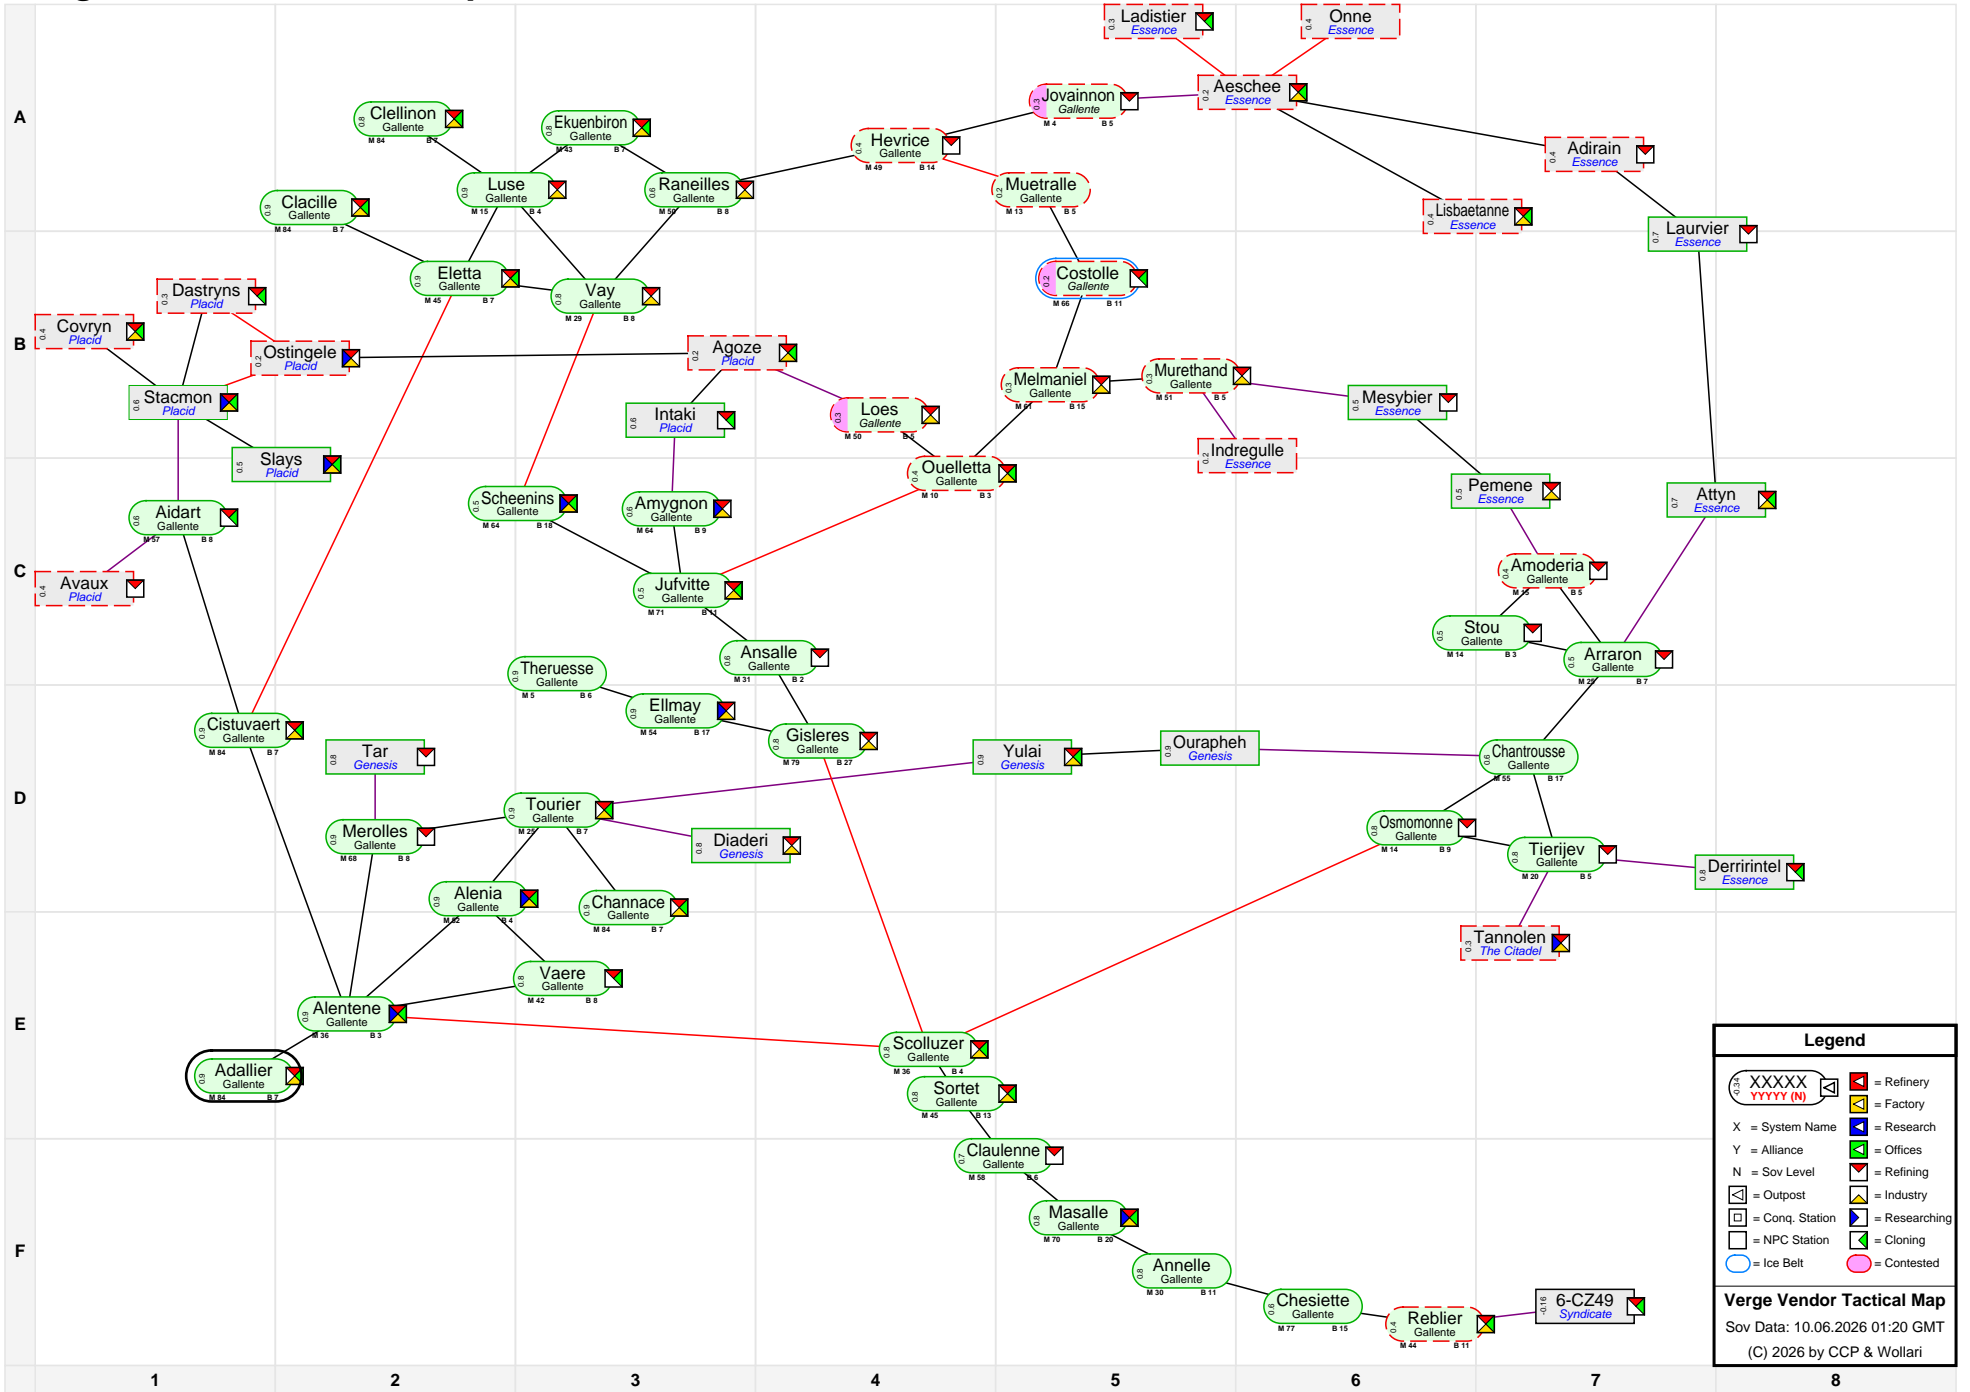

Verge Vendor Tactical Map

Legend

- XXXXX
YYYY (N) = Refinery
- X = System Name
- Y = Alliance
- N = Sov Level
- = Outpost
- = Conq. Station
- = NPC Station
- = Ice Belt
- = Factory
- = Research
- = Offices
- = Refining
- = Industry
- = Researching
- = Cloning
- = Contested

Verge Vendor Tactical Map
 Sov Data: 10.06.2026 01:20 GMT
 (C) 2026 by CCP & Wollari