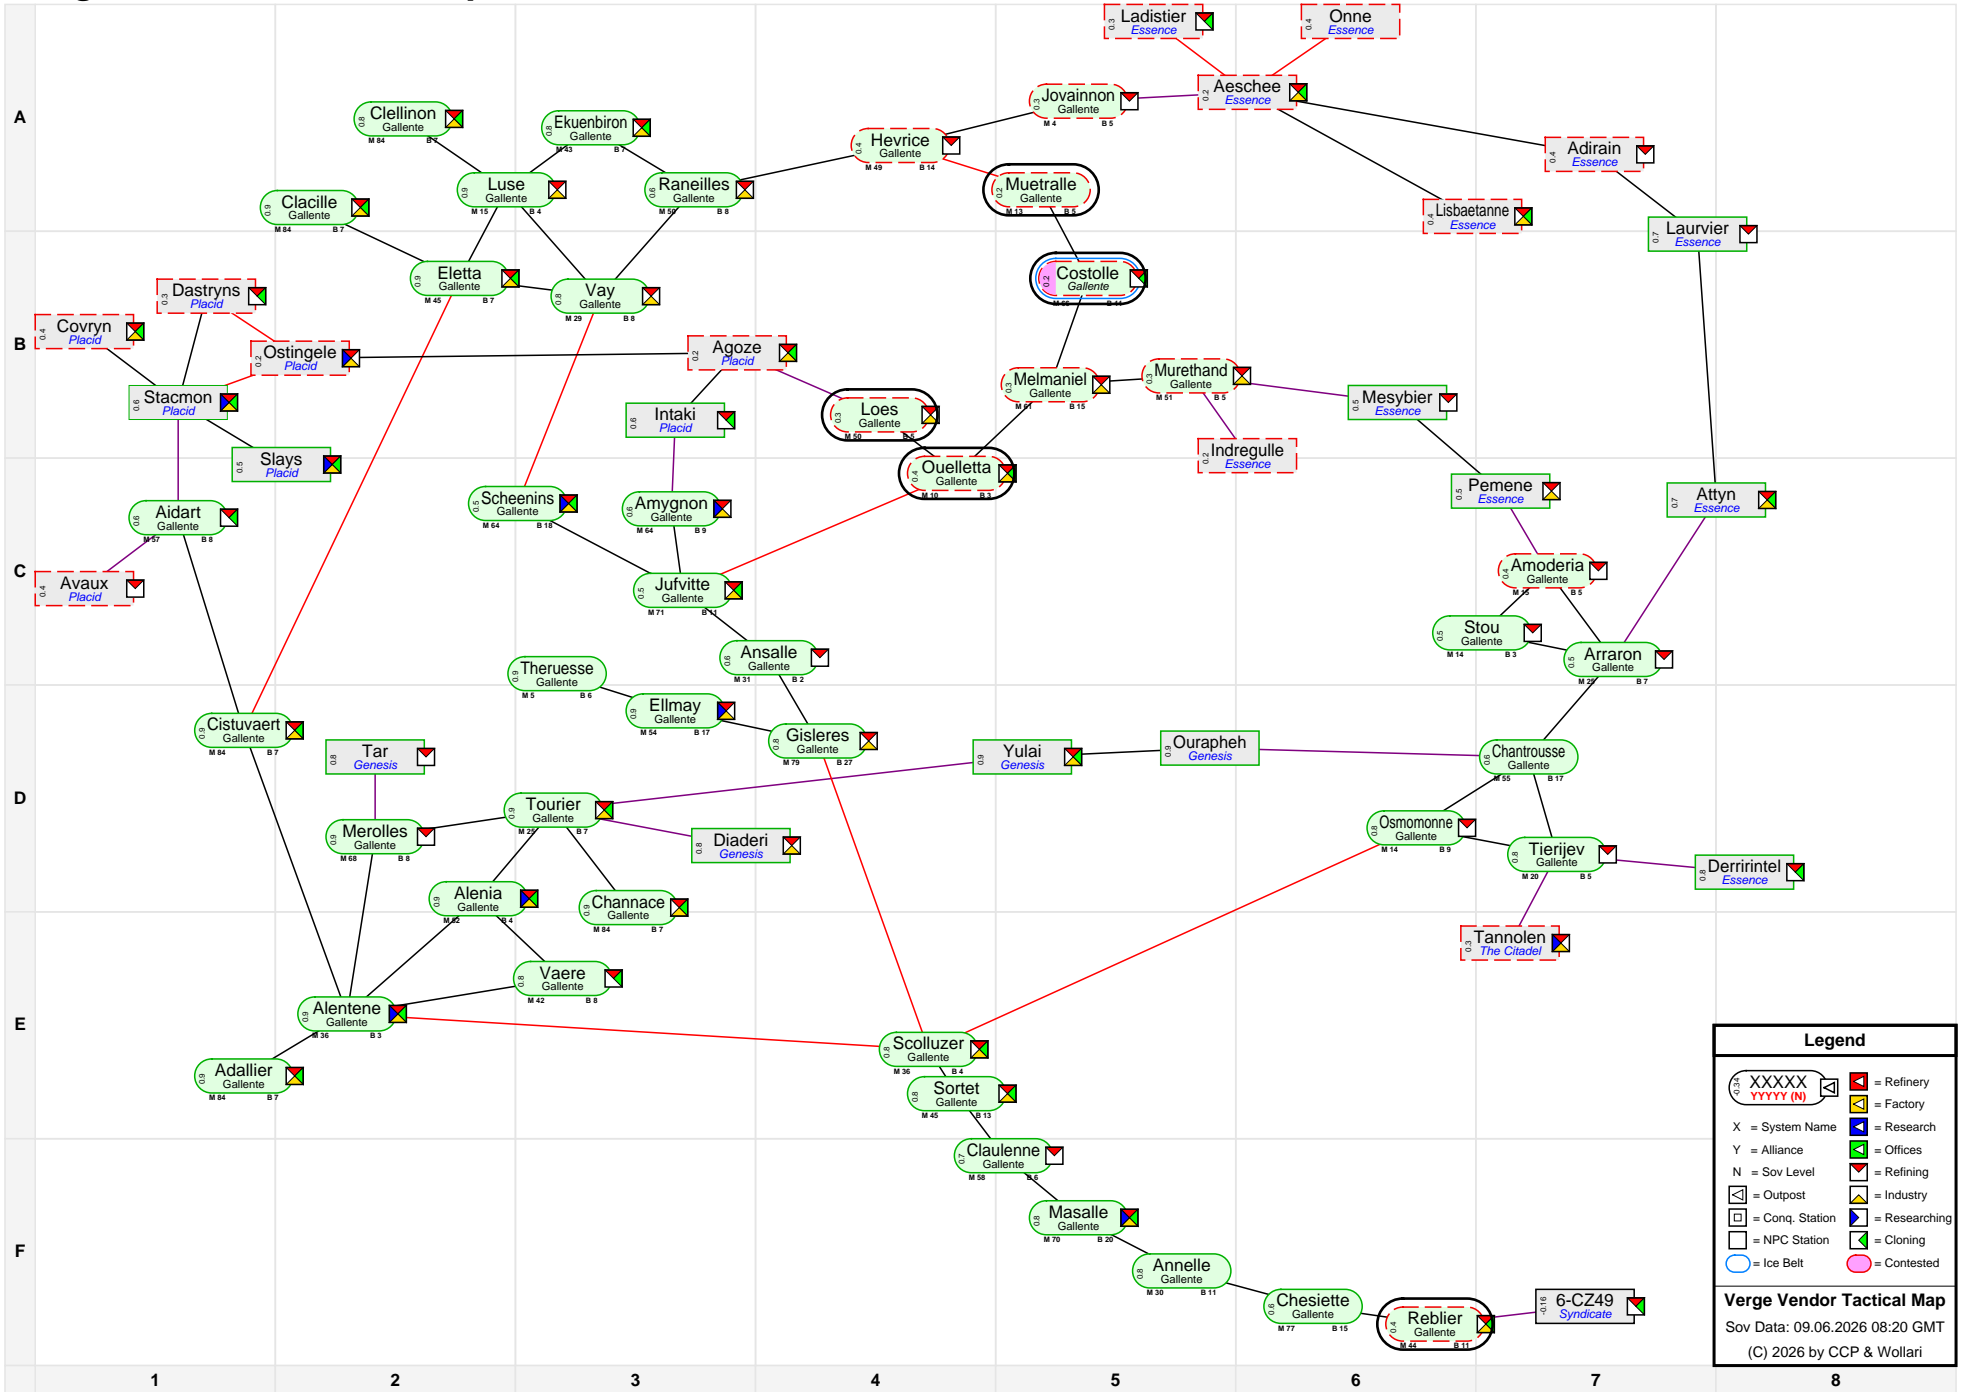

Verge Vendor Tactical Map

Legend

- XXXXX (with icon) = Refinery
- YYYY (N) (with icon) = Factory
- X = System Name
- Y = Alliance
- N = Sov Level
- [Icon] = Outpost
- [Icon] = Conq. Station
- [Icon] = NPC Station
- [Icon] = Research
- [Icon] = Offices
- [Icon] = Refining
- [Icon] = Industry
- [Icon] = Researching
- [Icon] = Cloning
- [Icon] = Contested
- [Icon] = Ice Belt

Verge Vendor Tactical Map
 Sov Data: 09.06.2026 08:20 GMT
 (C) 2026 by CCP & Wollari