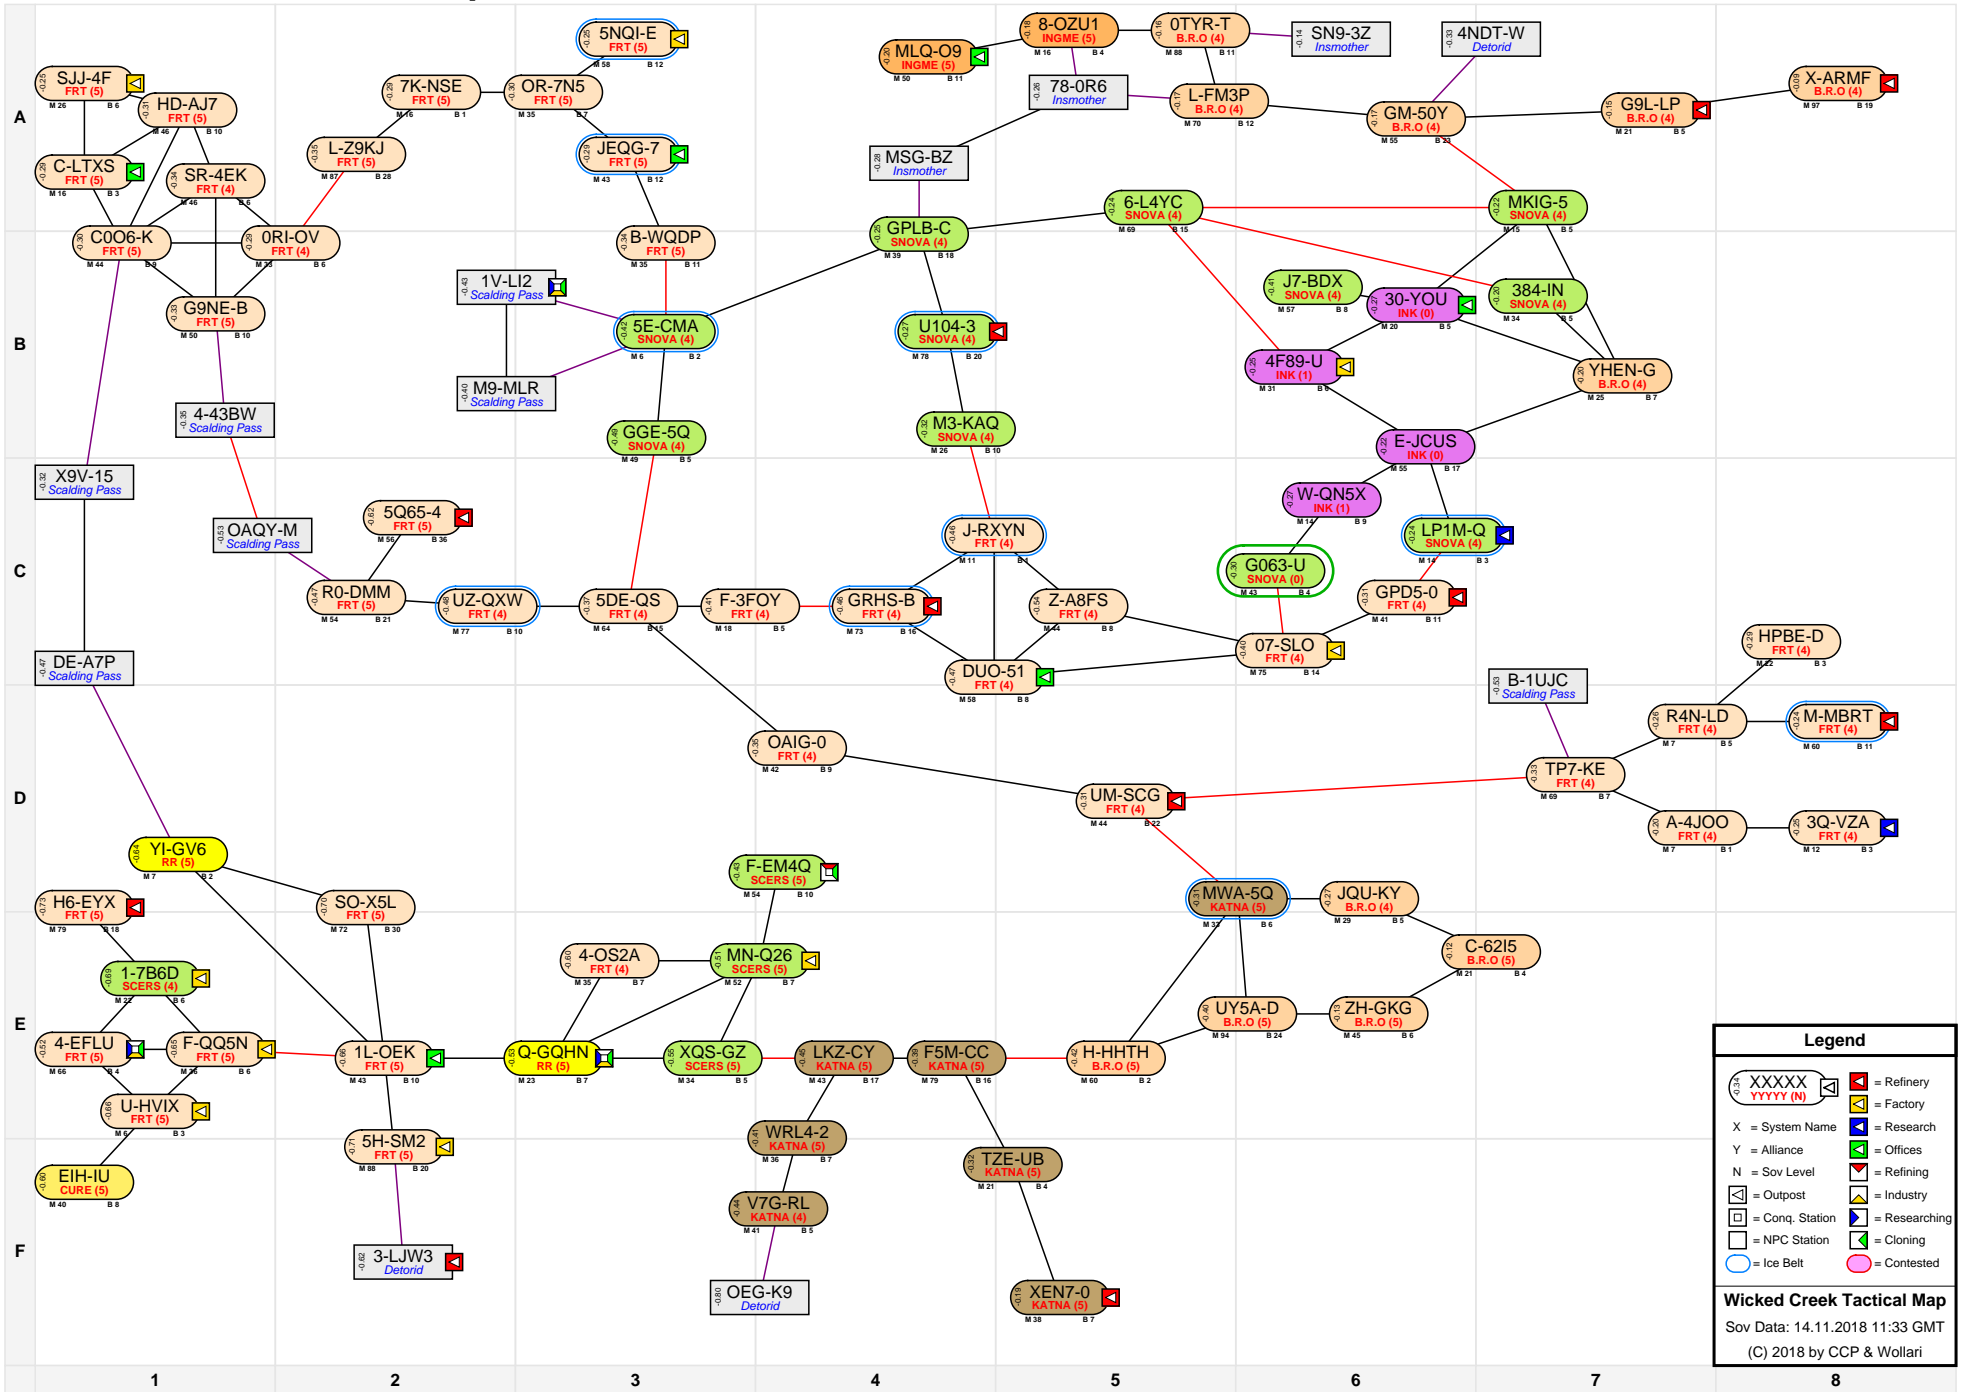

Wicked Creek Tactical Map

Legend

- XXXXXX (with icon) = Refinery
- YYYYY (with icon) = Factory
- X = System Name
- Y = Alliance
- N = Sov Level
- [Icon] = Outpost
- [Icon] = Conq. Station
- [Icon] = NPC Station
- [Icon] = Research
- [Icon] = Researching
- [Icon] = Industry
- [Icon] = Cloning
- [Icon] = Ice Belt
- [Icon] = Contested

Wicked Creek Tactical Map
 Sov Data: 14.11.2018 11:33 GMT
 (C) 2018 by CCP & Wollari