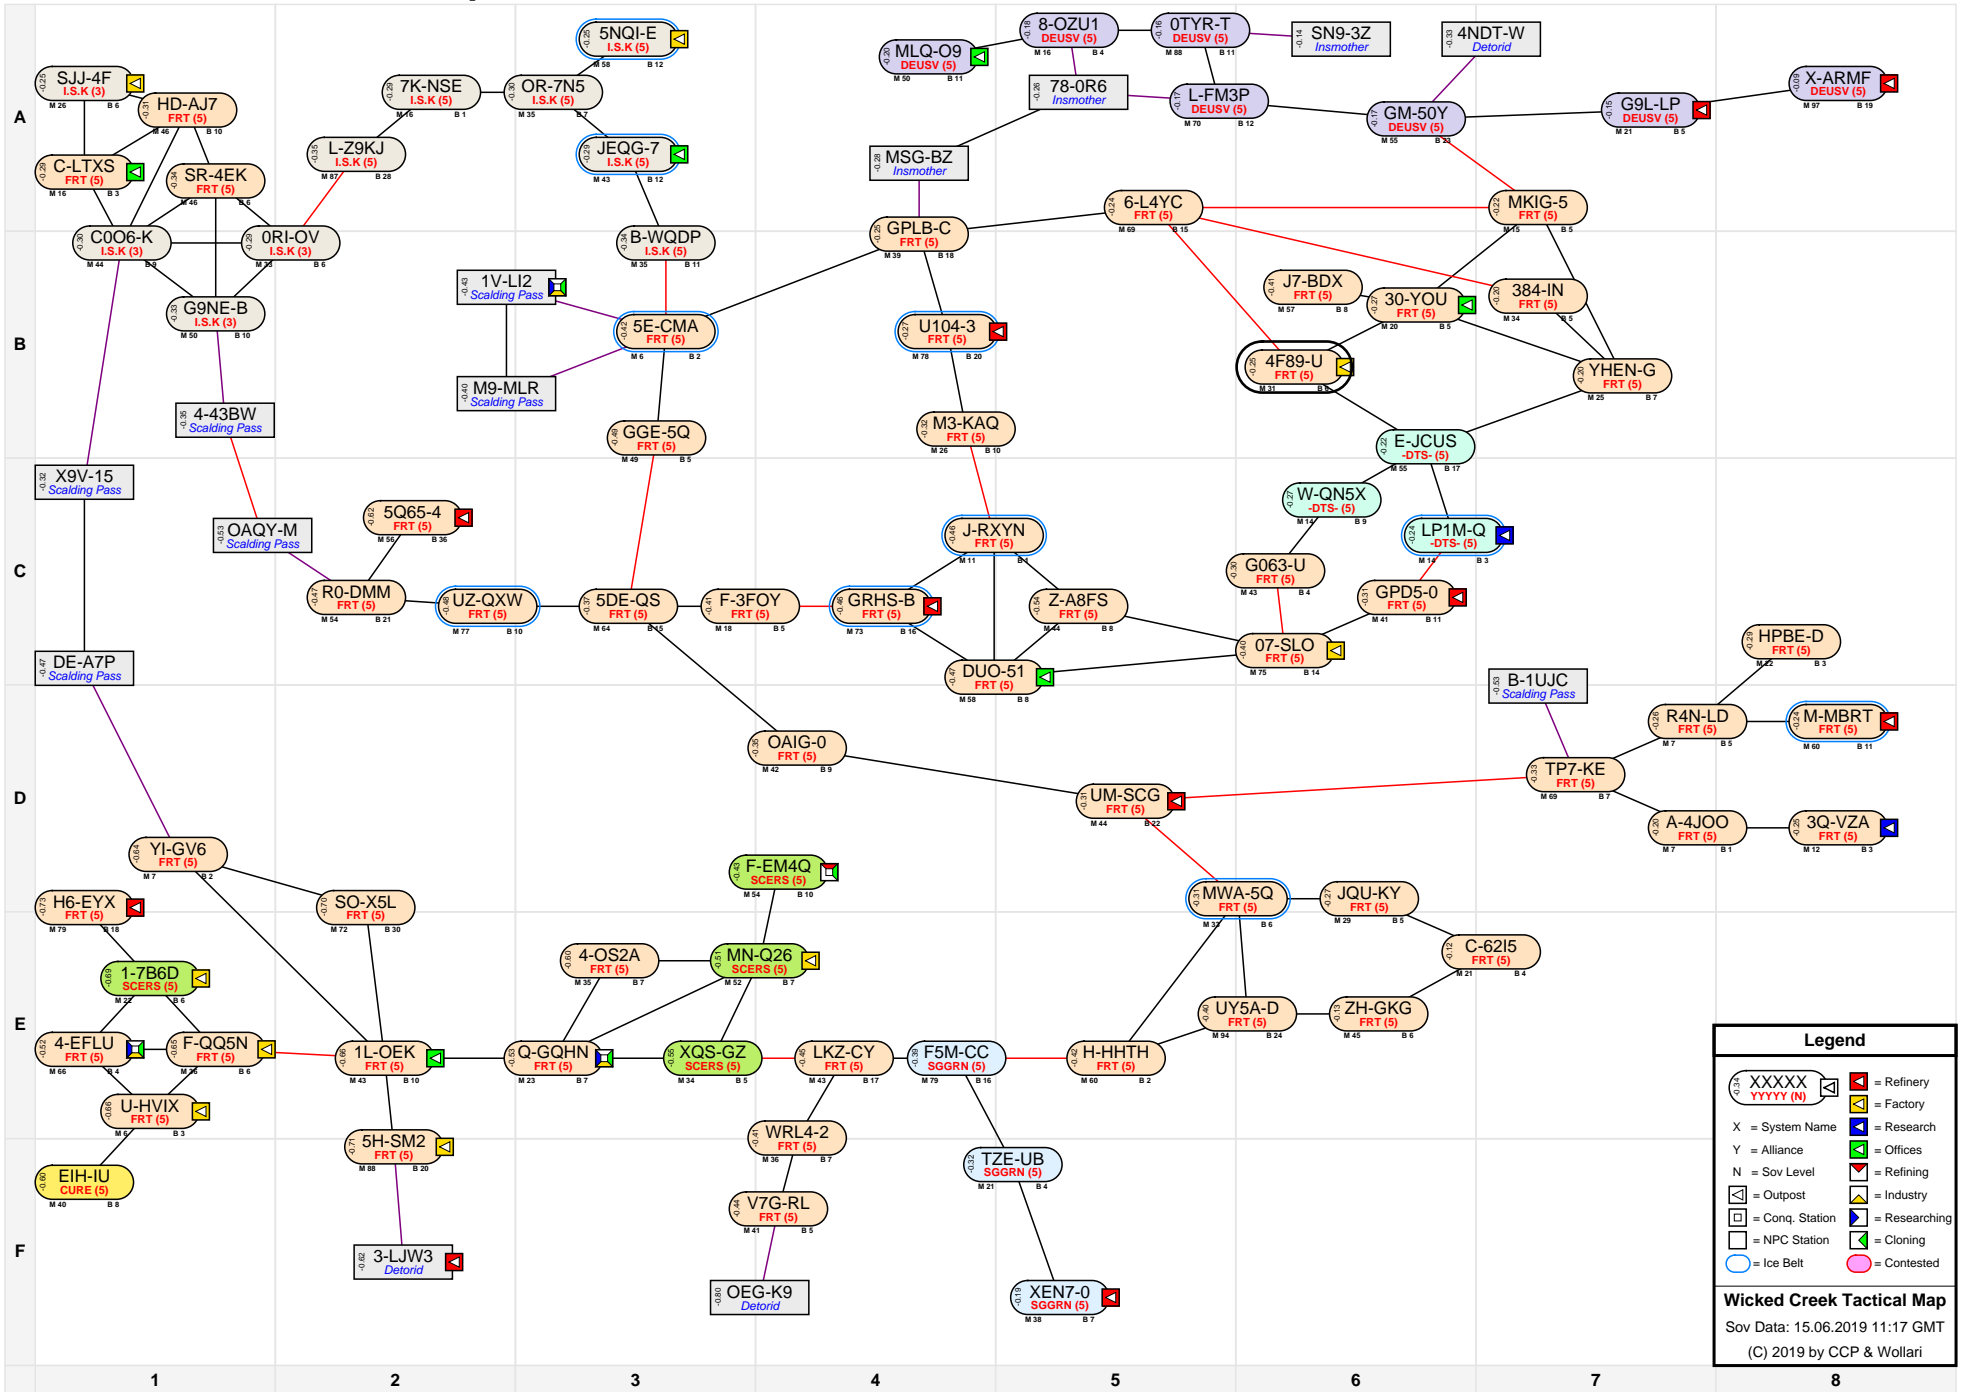

Wicked Creek Tactical Map

Legend

- XXXXX (with icon) = Refinery
- YYYYY (with icon) = Factory
- X = System Name
- Y = Alliance
- N = Sov Level
- [Icon] = Outpost
- [Icon] = Conq. Station
- [Icon] = NPC Station
- [Icon] = Research
- [Icon] = Researching
- [Icon] = Industry
- [Icon] = Offices
- [Icon] = Refining
- [Icon] = Cloning
- [Icon] = Ice Belt
- [Icon] = Contested

Wicked Creek Tactical Map
 Sov Data: 15.06.2019 11:17 GMT
 (C) 2019 by CCP & Wollari