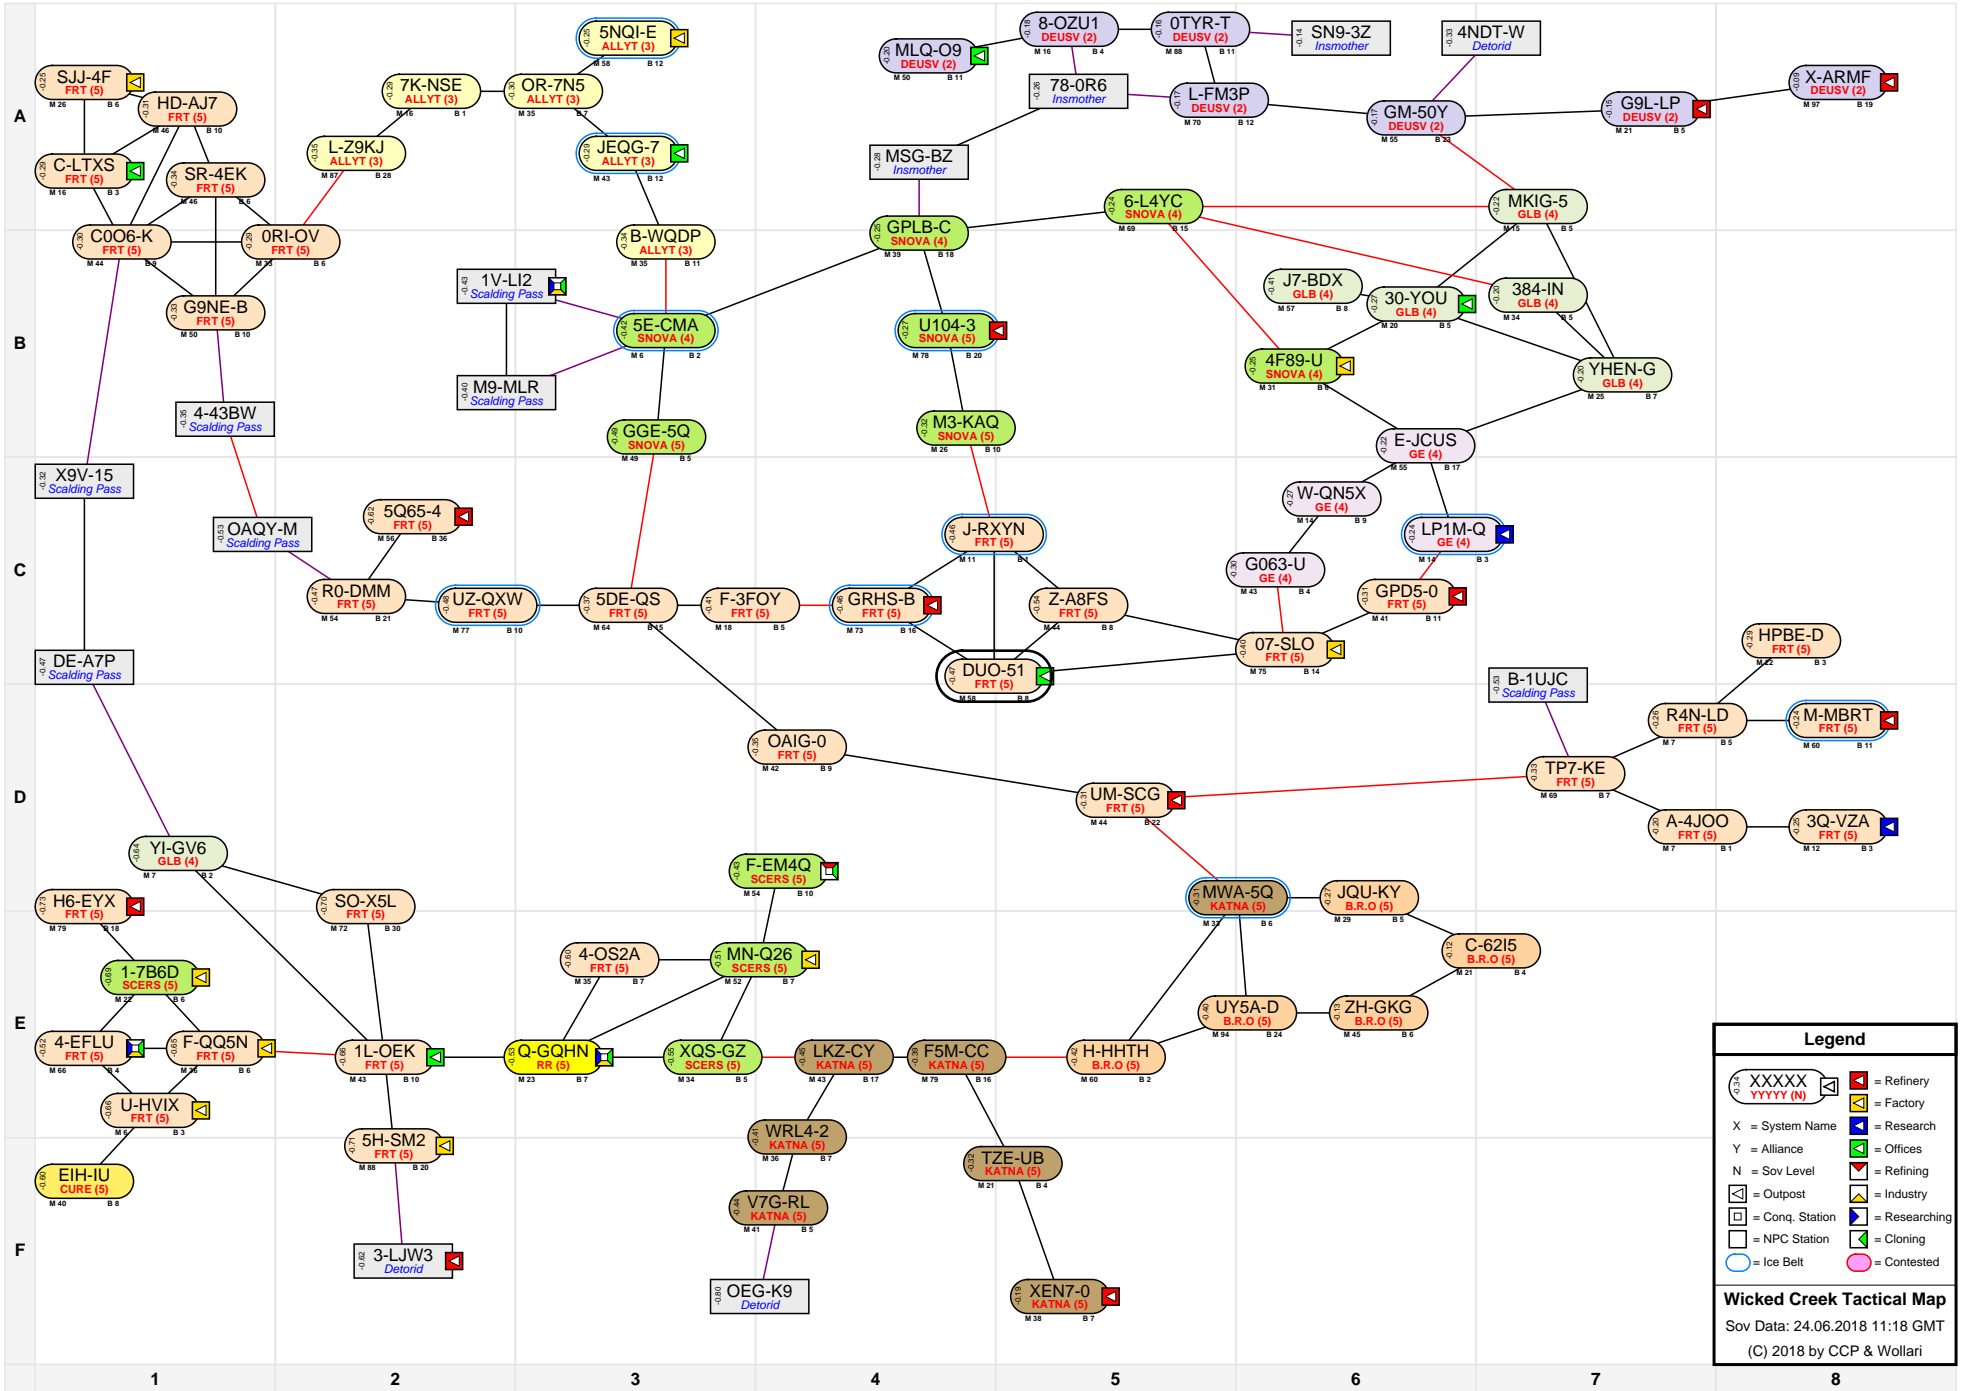

# Wicked Creek Tactical Map

**Legend**

- XXXXX (with arrow) = Refinery
- YYYYY (with arrow) = Factory
- X = System Name
- Y = Alliance
- N = Sov Level
- [Square with arrow] = Outpost
- [Square with arrow] = Conq. Station
- [Square with arrow] = NPC Station
- [Square with arrow] = Research
- [Square with arrow] = Offices
- [Square with arrow] = Refining
- [Square with arrow] = Industry
- [Square with arrow] = Researching
- [Square with arrow] = Cloning
- [Circle] = Ice Belt
- [Circle] = Contested

**Wicked Creek Tactical Map**  
 Sov Data: 24.06.2018 11:18 GMT  
 (C) 2018 by CCP & Wollari