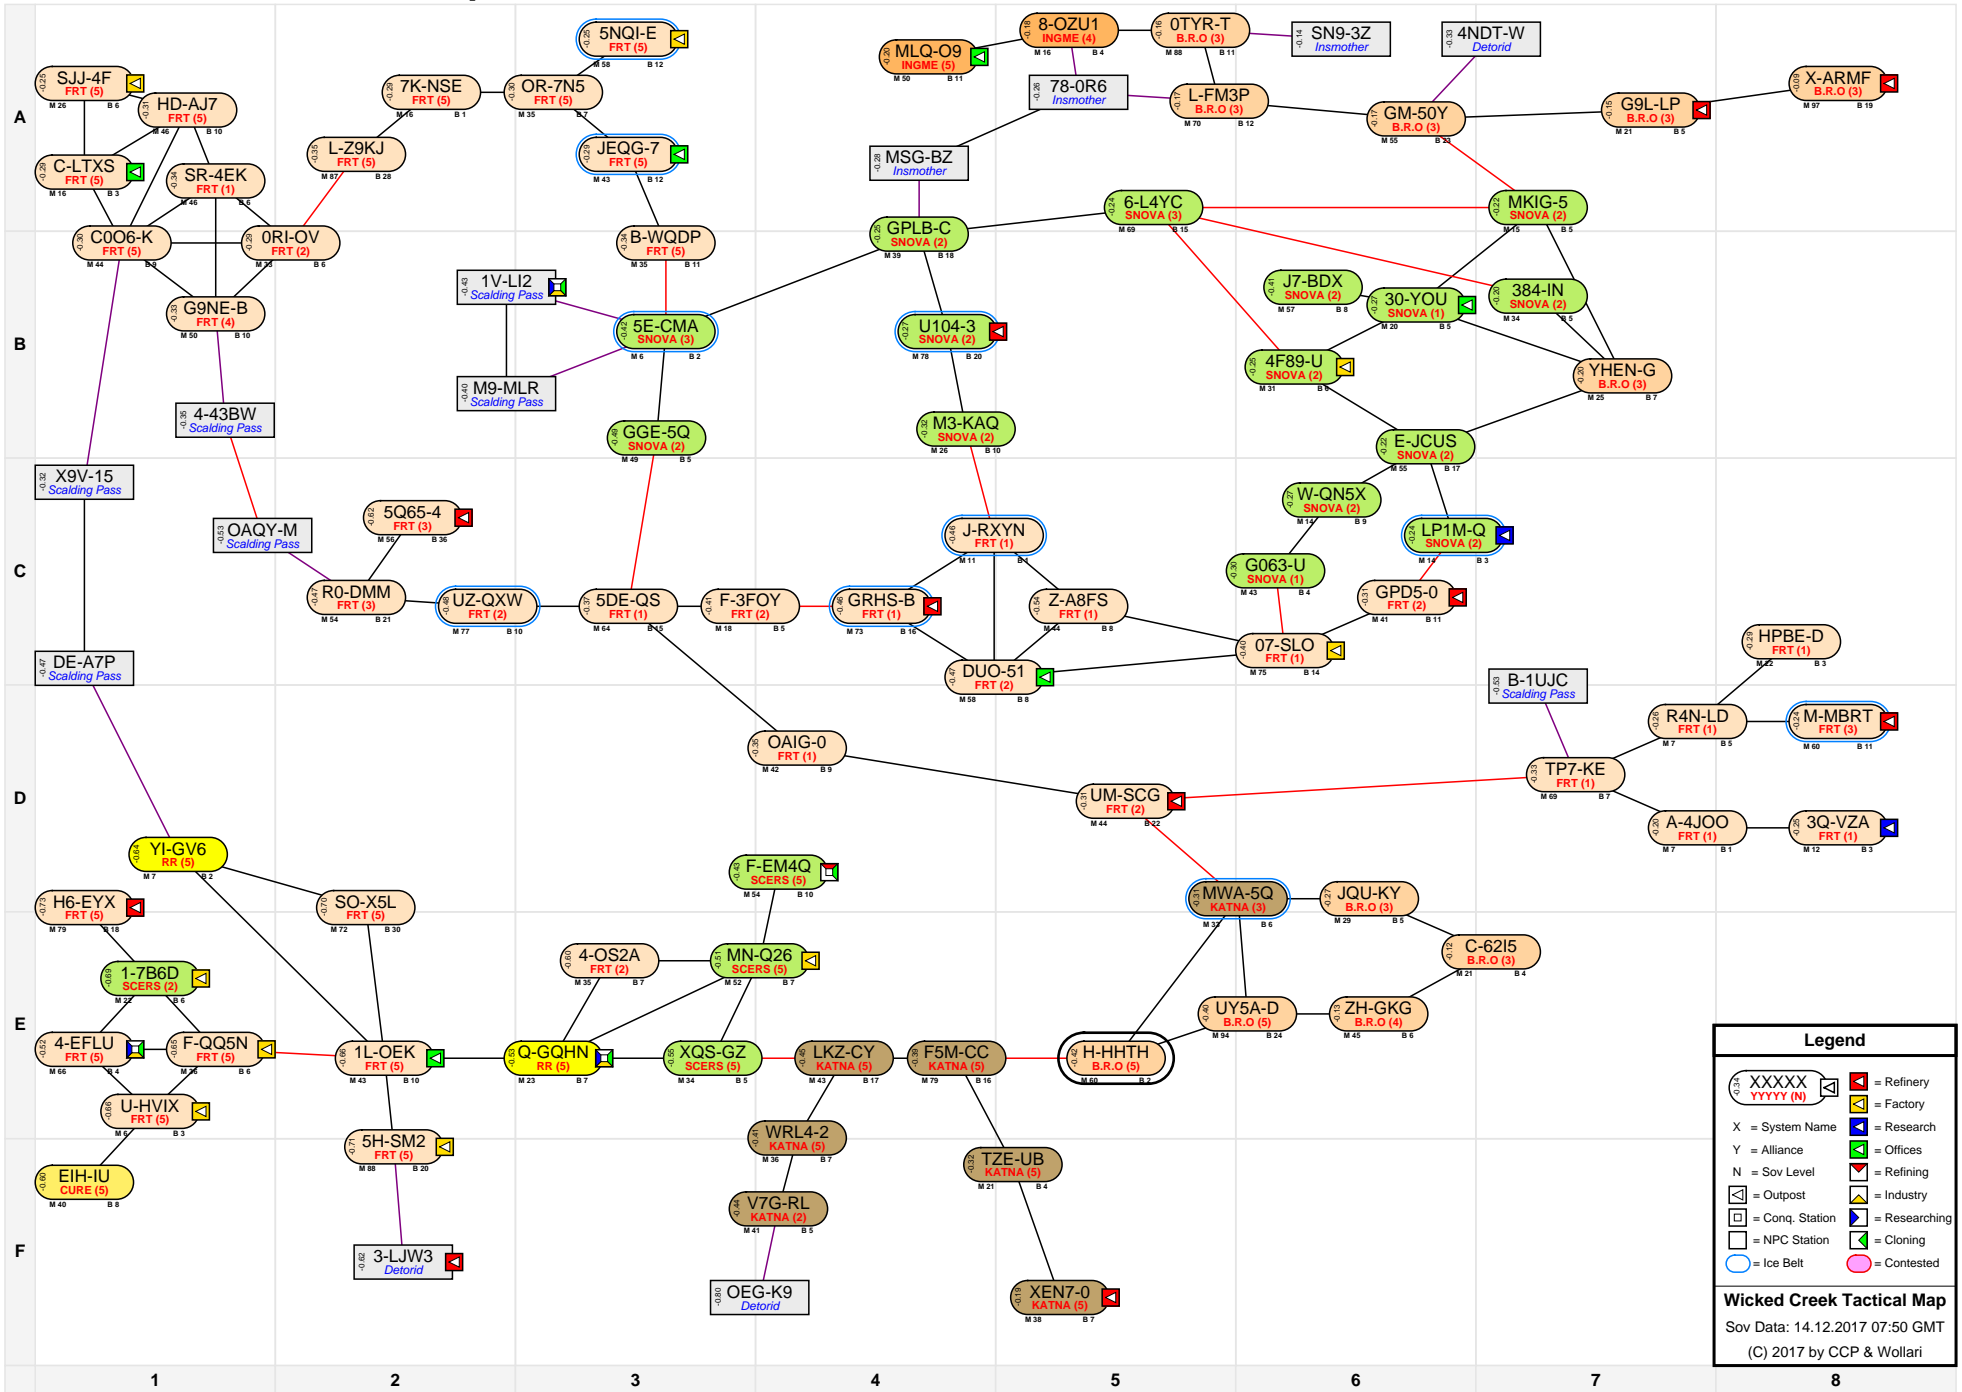

Wicked Creek Tactical Map

Legend	
	= Refinery
	= Factory
	= System Name
	= Alliance
	= Sov Level
	= Outpost
	= Conq. Station
	= NPC Station
	= Research
	= Researching
	= Cloning
	= Ice Belt
	= Contested

Wicked Creek Tactical Map
 Sov Data: 14.12.2017 07:50 GMT
 (C) 2017 by CCP & Wollari