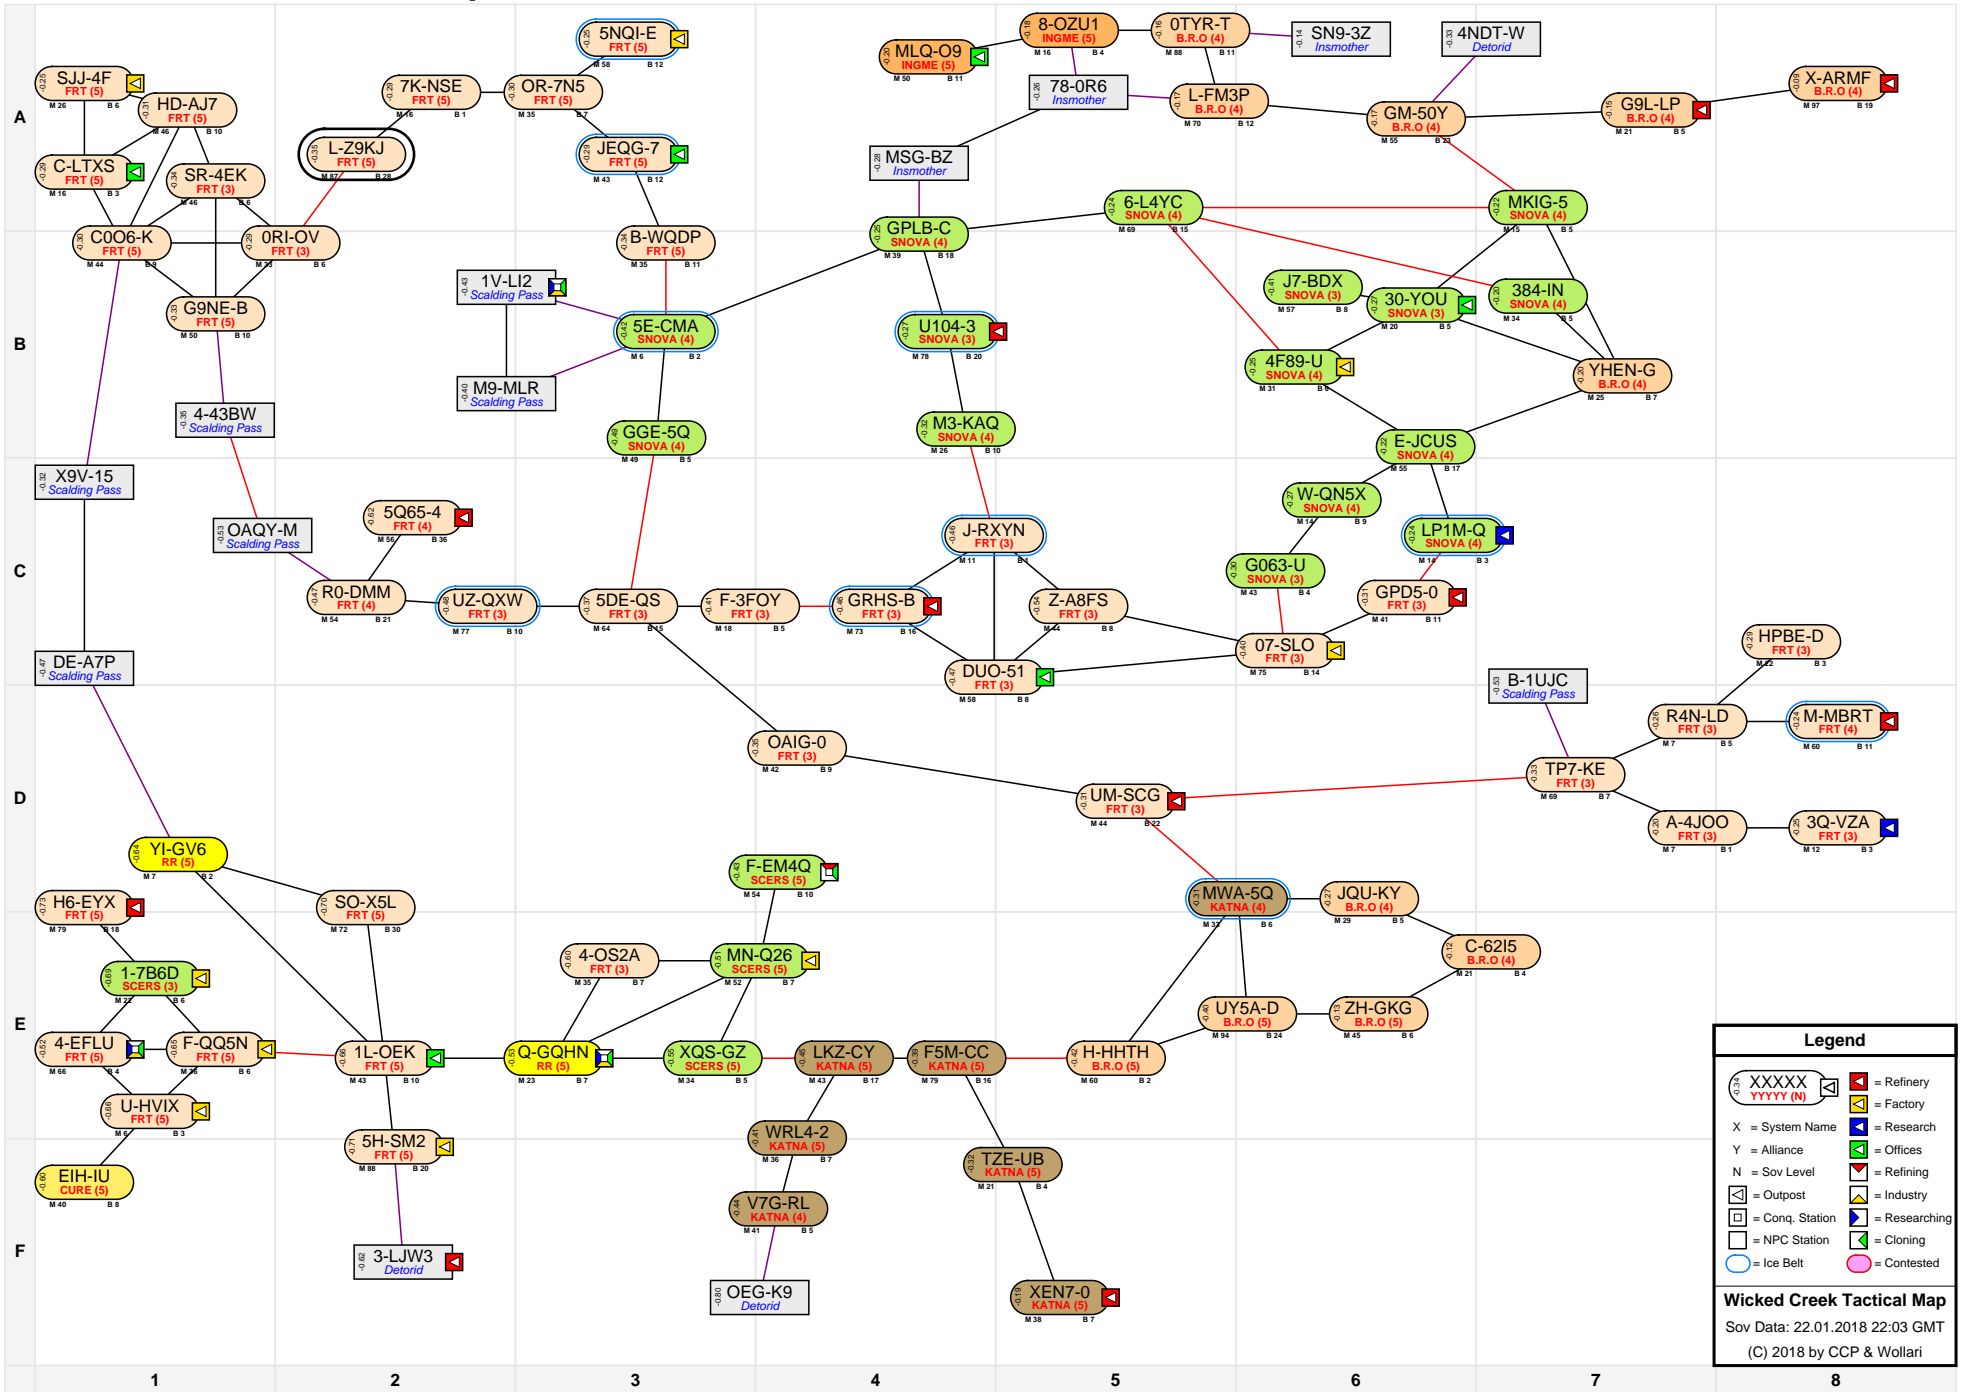

Wicked Creek Tactical Map

Legend

- XXXXXX (with icons) = Refinery
- YYYYY (with icon) = Factory
- X = System Name
- Y = Alliance
- N = Sov Level
- [Icon] = Outpost
- [Icon] = Conq. Station
- [Icon] = NPC Station
- [Icon] = Research
- [Icon] = Researching
- [Icon] = Industry
- [Icon] = Cloning
- [Icon] = Contested

Wicked Creek Tactical Map
 Sov Data: 22.01.2018 22:03 GMT
 (C) 2018 by CCP & Wollari