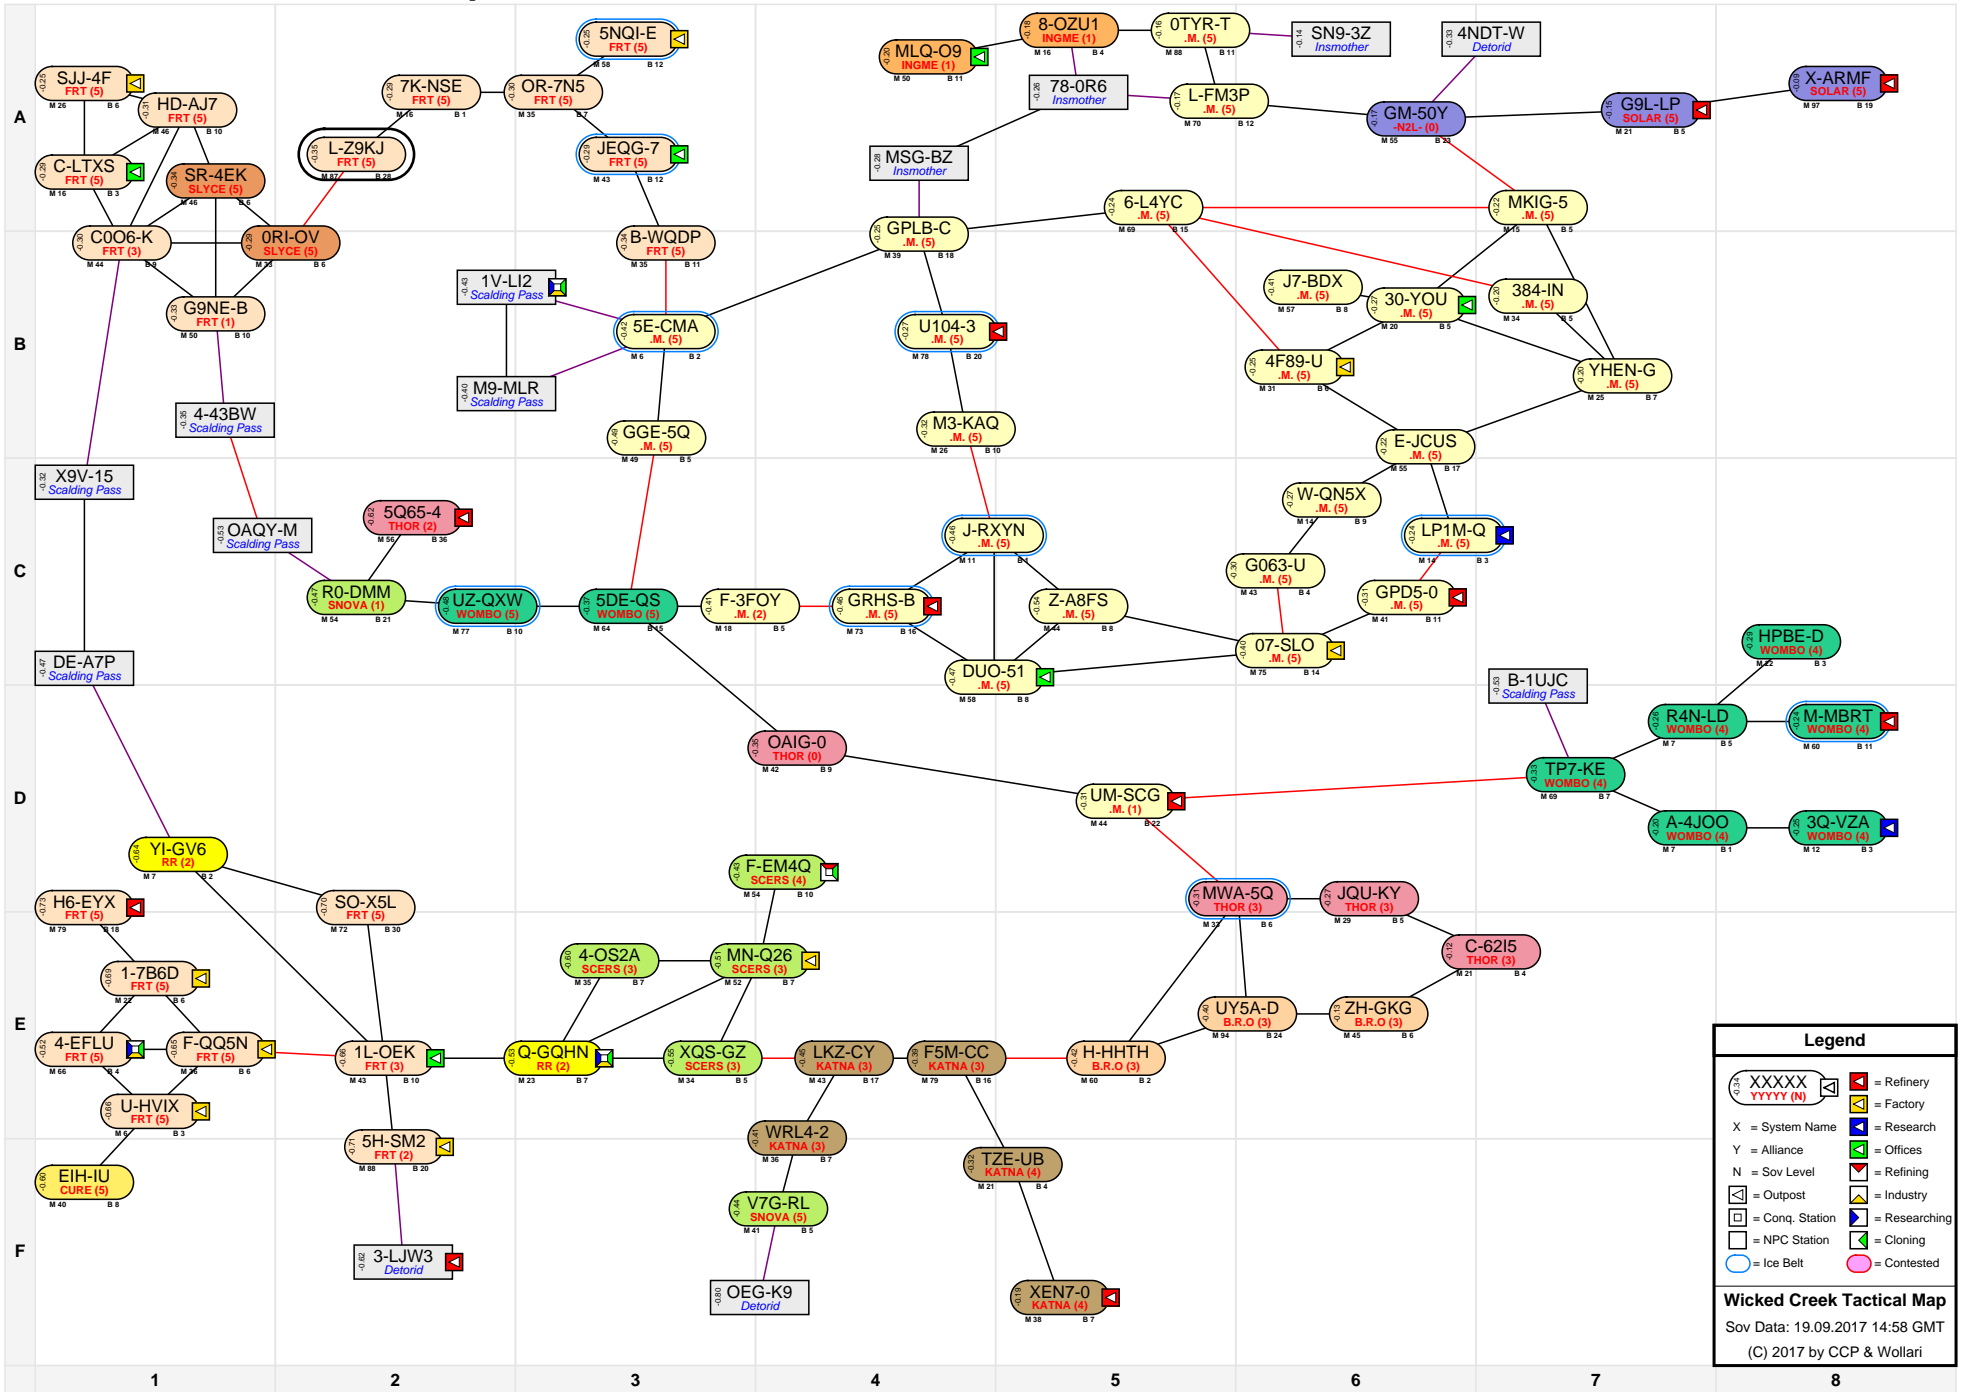

# Wicked Creek Tactical Map

**Legend**

- XXXXXX (with icons) = Refinery
- YYYYY (N) (with icon) = Factory
- X = System Name
- Y = Alliance
- N = Sov Level
- [Icon] = Outpost
- [Icon] = Conq. Station
- [Icon] = NPC Station
- [Icon] = Research
- [Icon] = Researching
- [Icon] = Industry
- [Icon] = Offices
- [Icon] = Refining
- [Icon] = Cloning
- [Icon] = Ice Belt
- [Icon] = Contested

**Wicked Creek Tactical Map**  
 Sov Data: 19.09.2017 14:58 GMT  
 (C) 2017 by CCP & Wollari