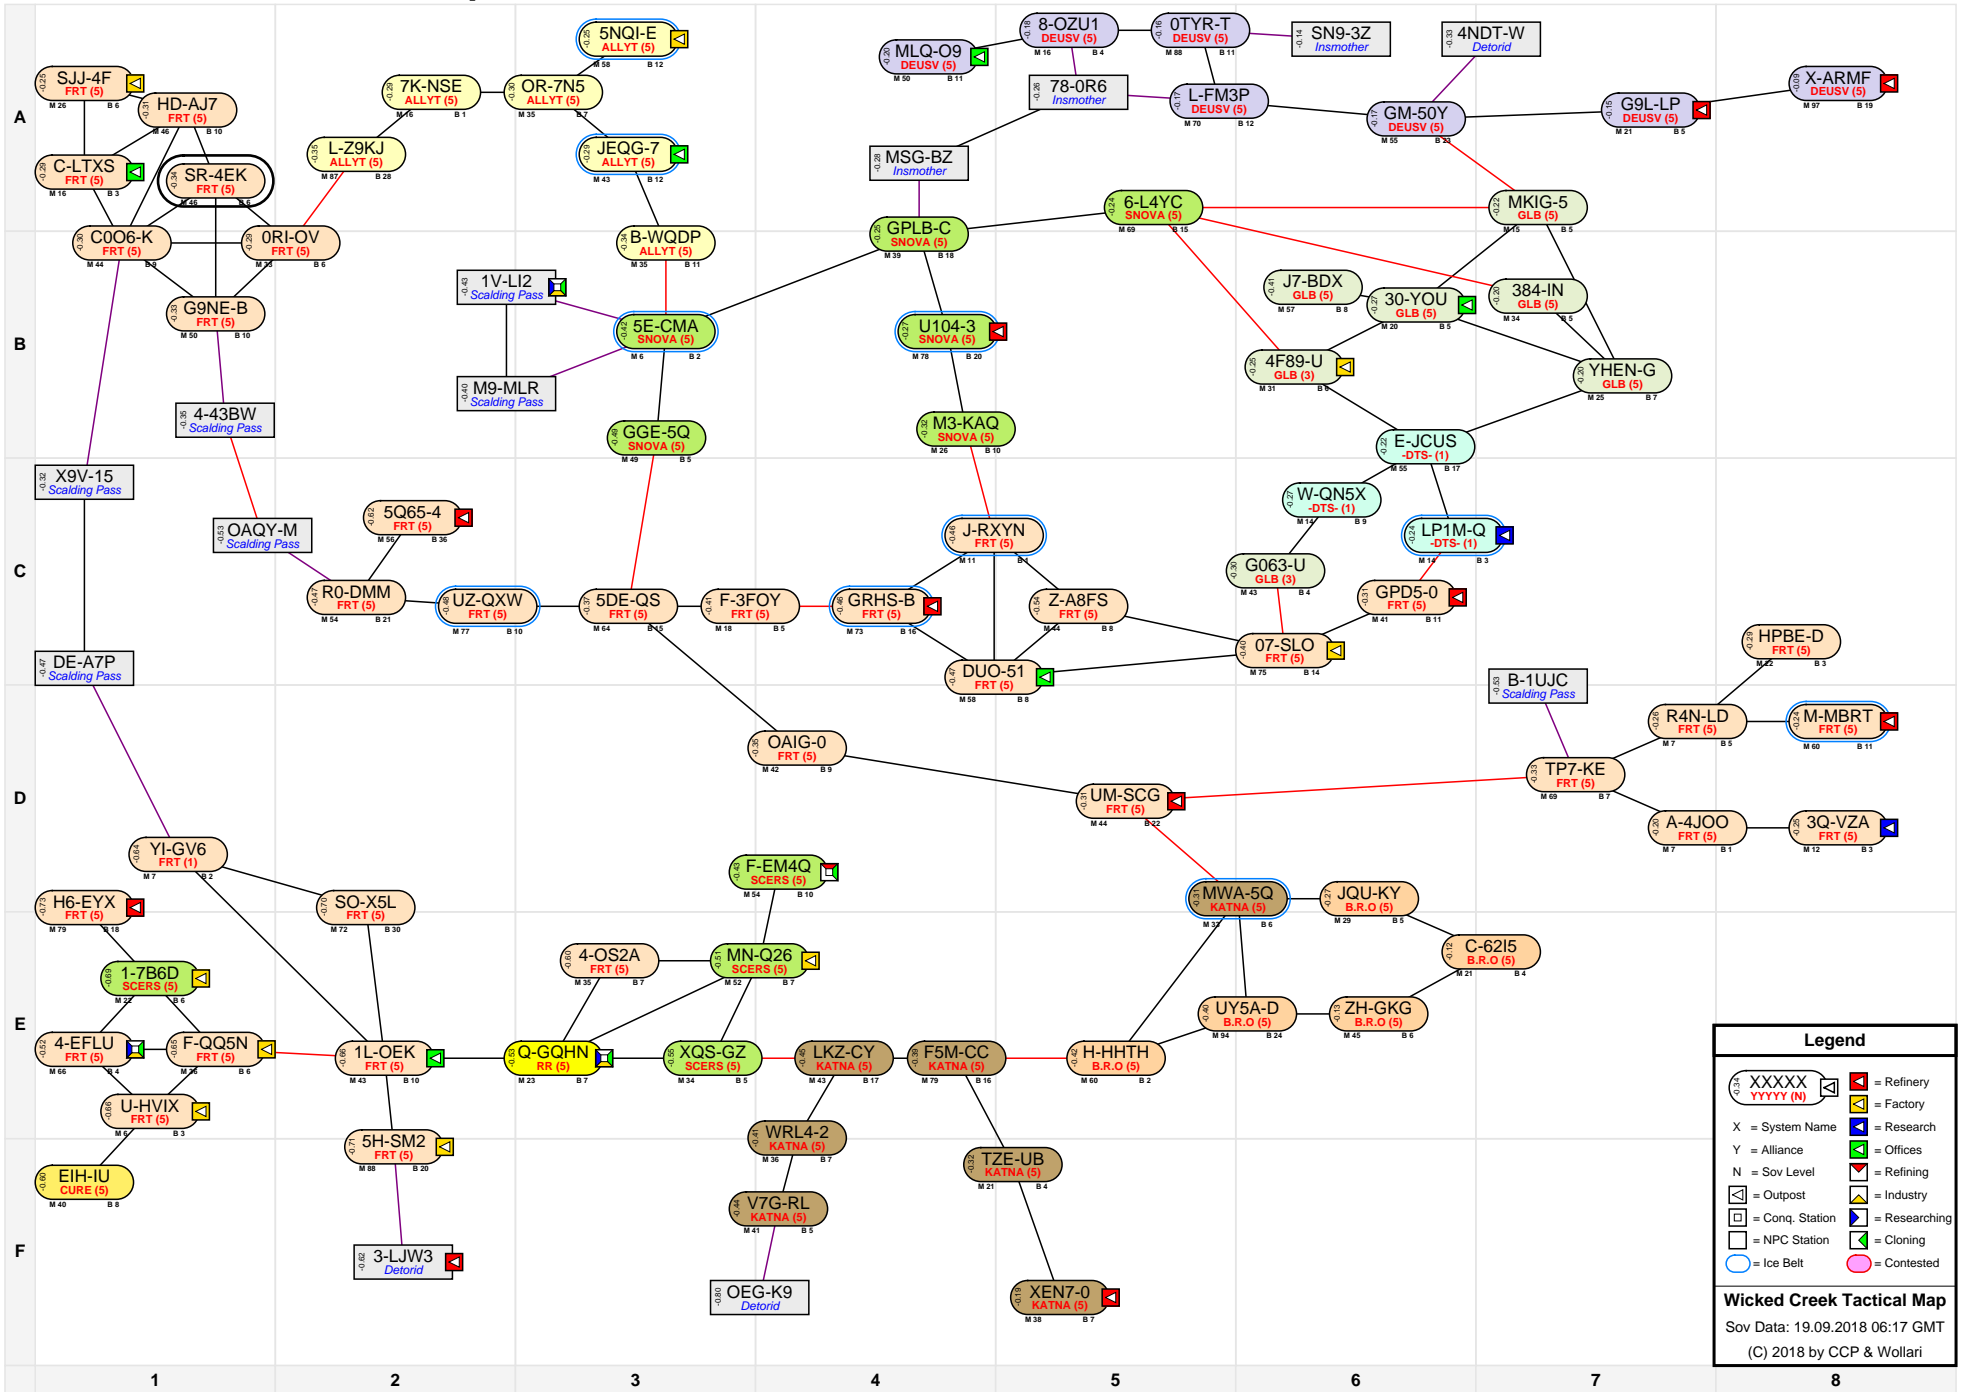

Wicked Creek Tactical Map

Legend

- XXXXX YYYYY (N) = Refinery
- X = System Name
- Y = Alliance
- N = Sov Level
- [Icon] = Outpost
- [Icon] = Conq. Station
- [Icon] = NPC Station
- [Icon] = Ice Belt
- [Icon] = Research
- [Icon] = Offices
- [Icon] = Refining
- [Icon] = Industry
- [Icon] = Researching
- [Icon] = Cloning
- [Icon] = Contested

Wicked Creek Tactical Map
 Sov Data: 19.09.2018 06:17 GMT
 (C) 2018 by CCP & Wollari