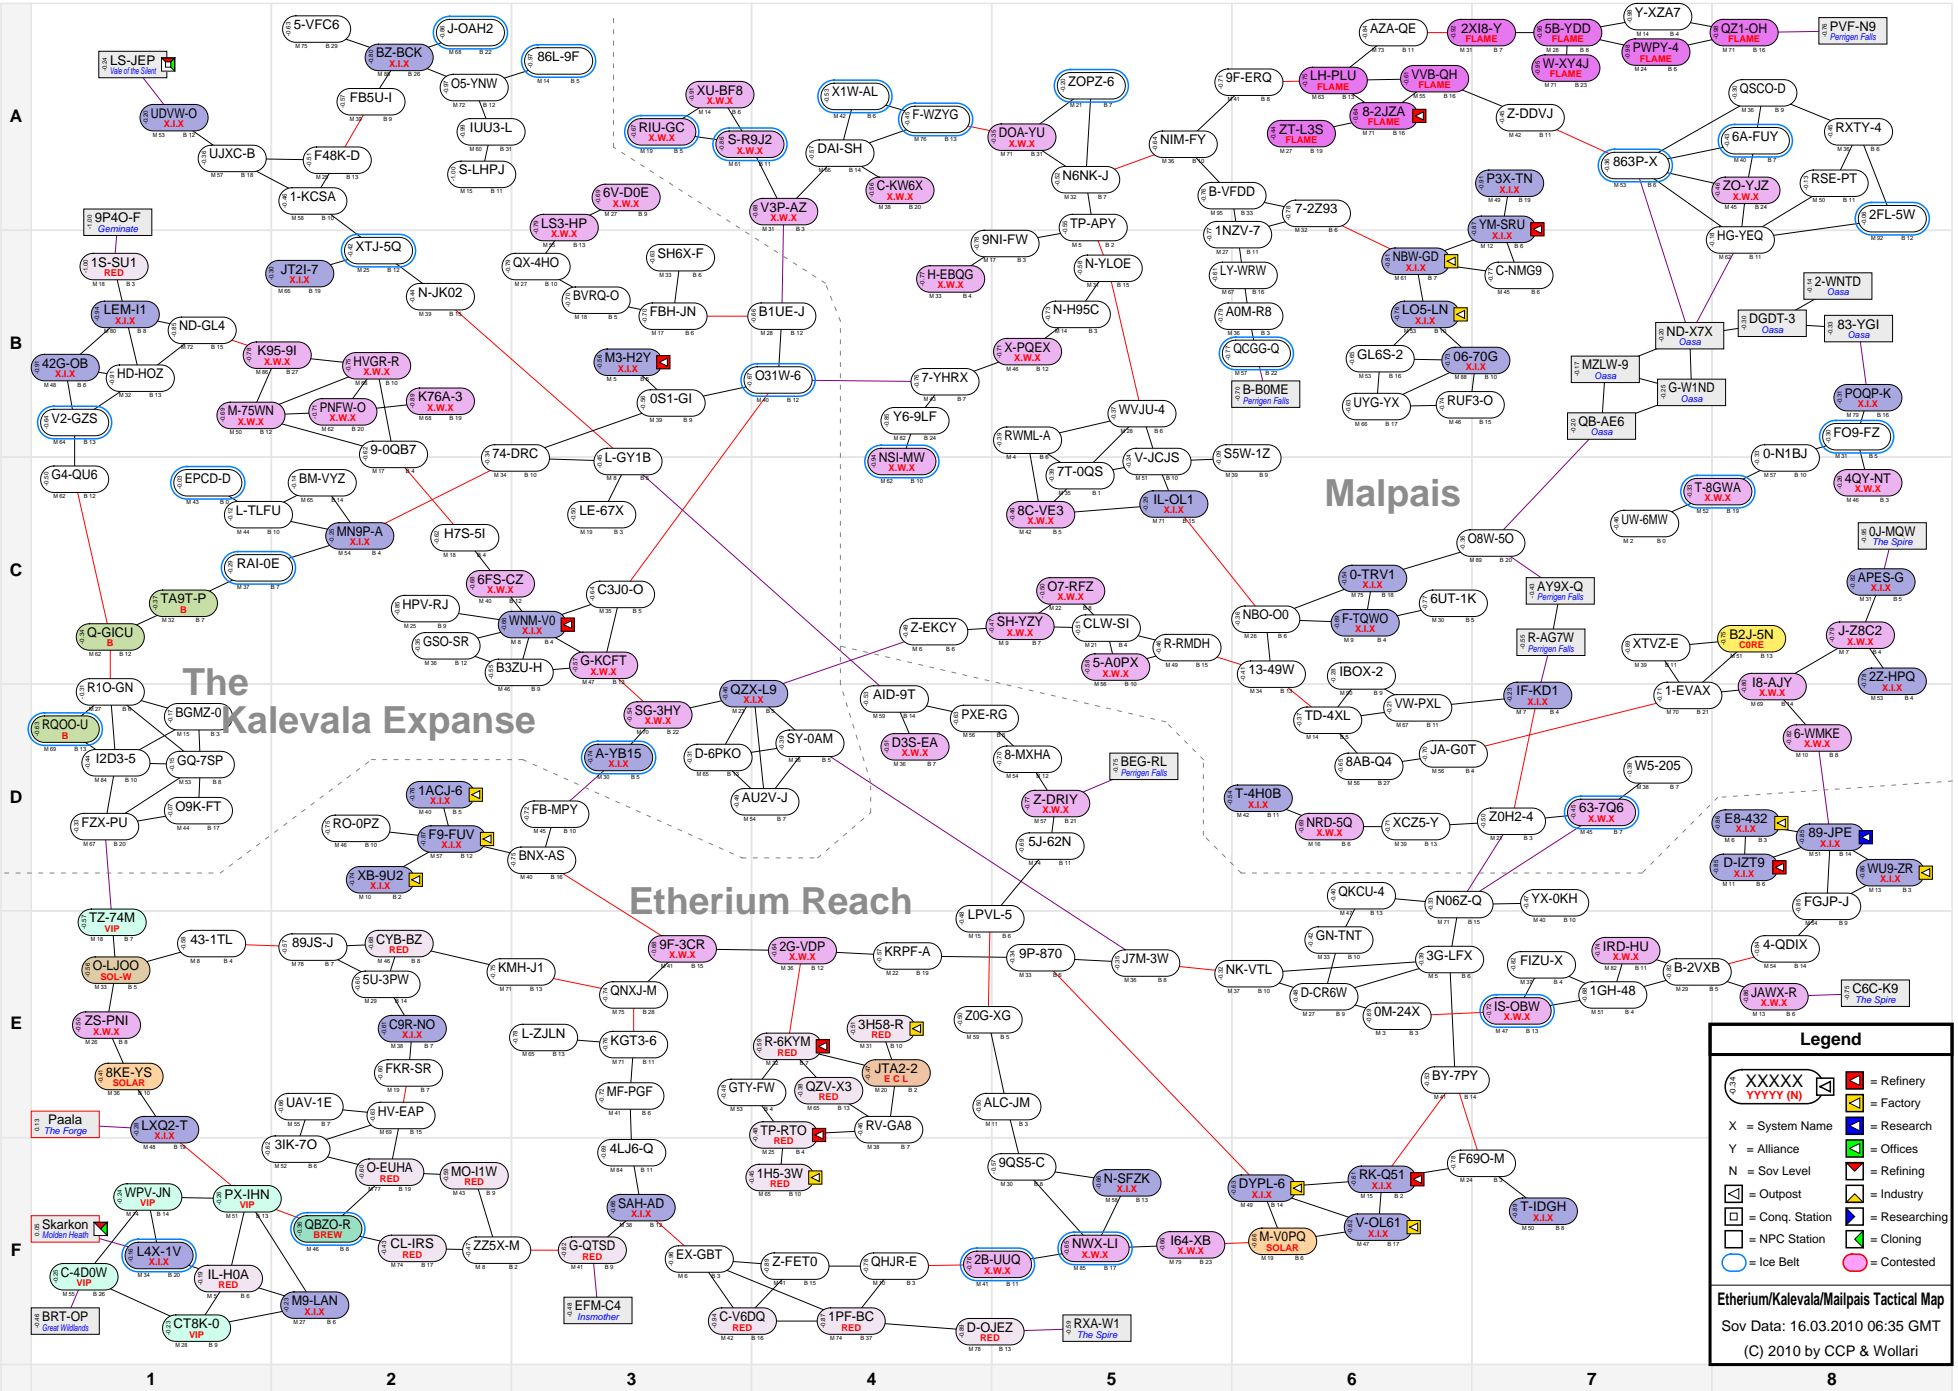

# Etherium/Kalevala/Malpais Tactical Map

**Legend**

- XXXXX  
YYYY (N) = Refinery
- XXXXX  
YYYY (F) = Factory
- X = System Name
- Y = Alliance
- N = Sov Level
- O = Outpost
- C = Conq. Station
- R = Researching
- I = NPC Station
- Blue Circle = Ice Belt
- Pink Circle = Contested

**Etherium/Kalevala/Malpais Tactical Map**  
 Sov Data: 16.03.2010 06:35 GMT  
 (C) 2010 by CCP & Wollari