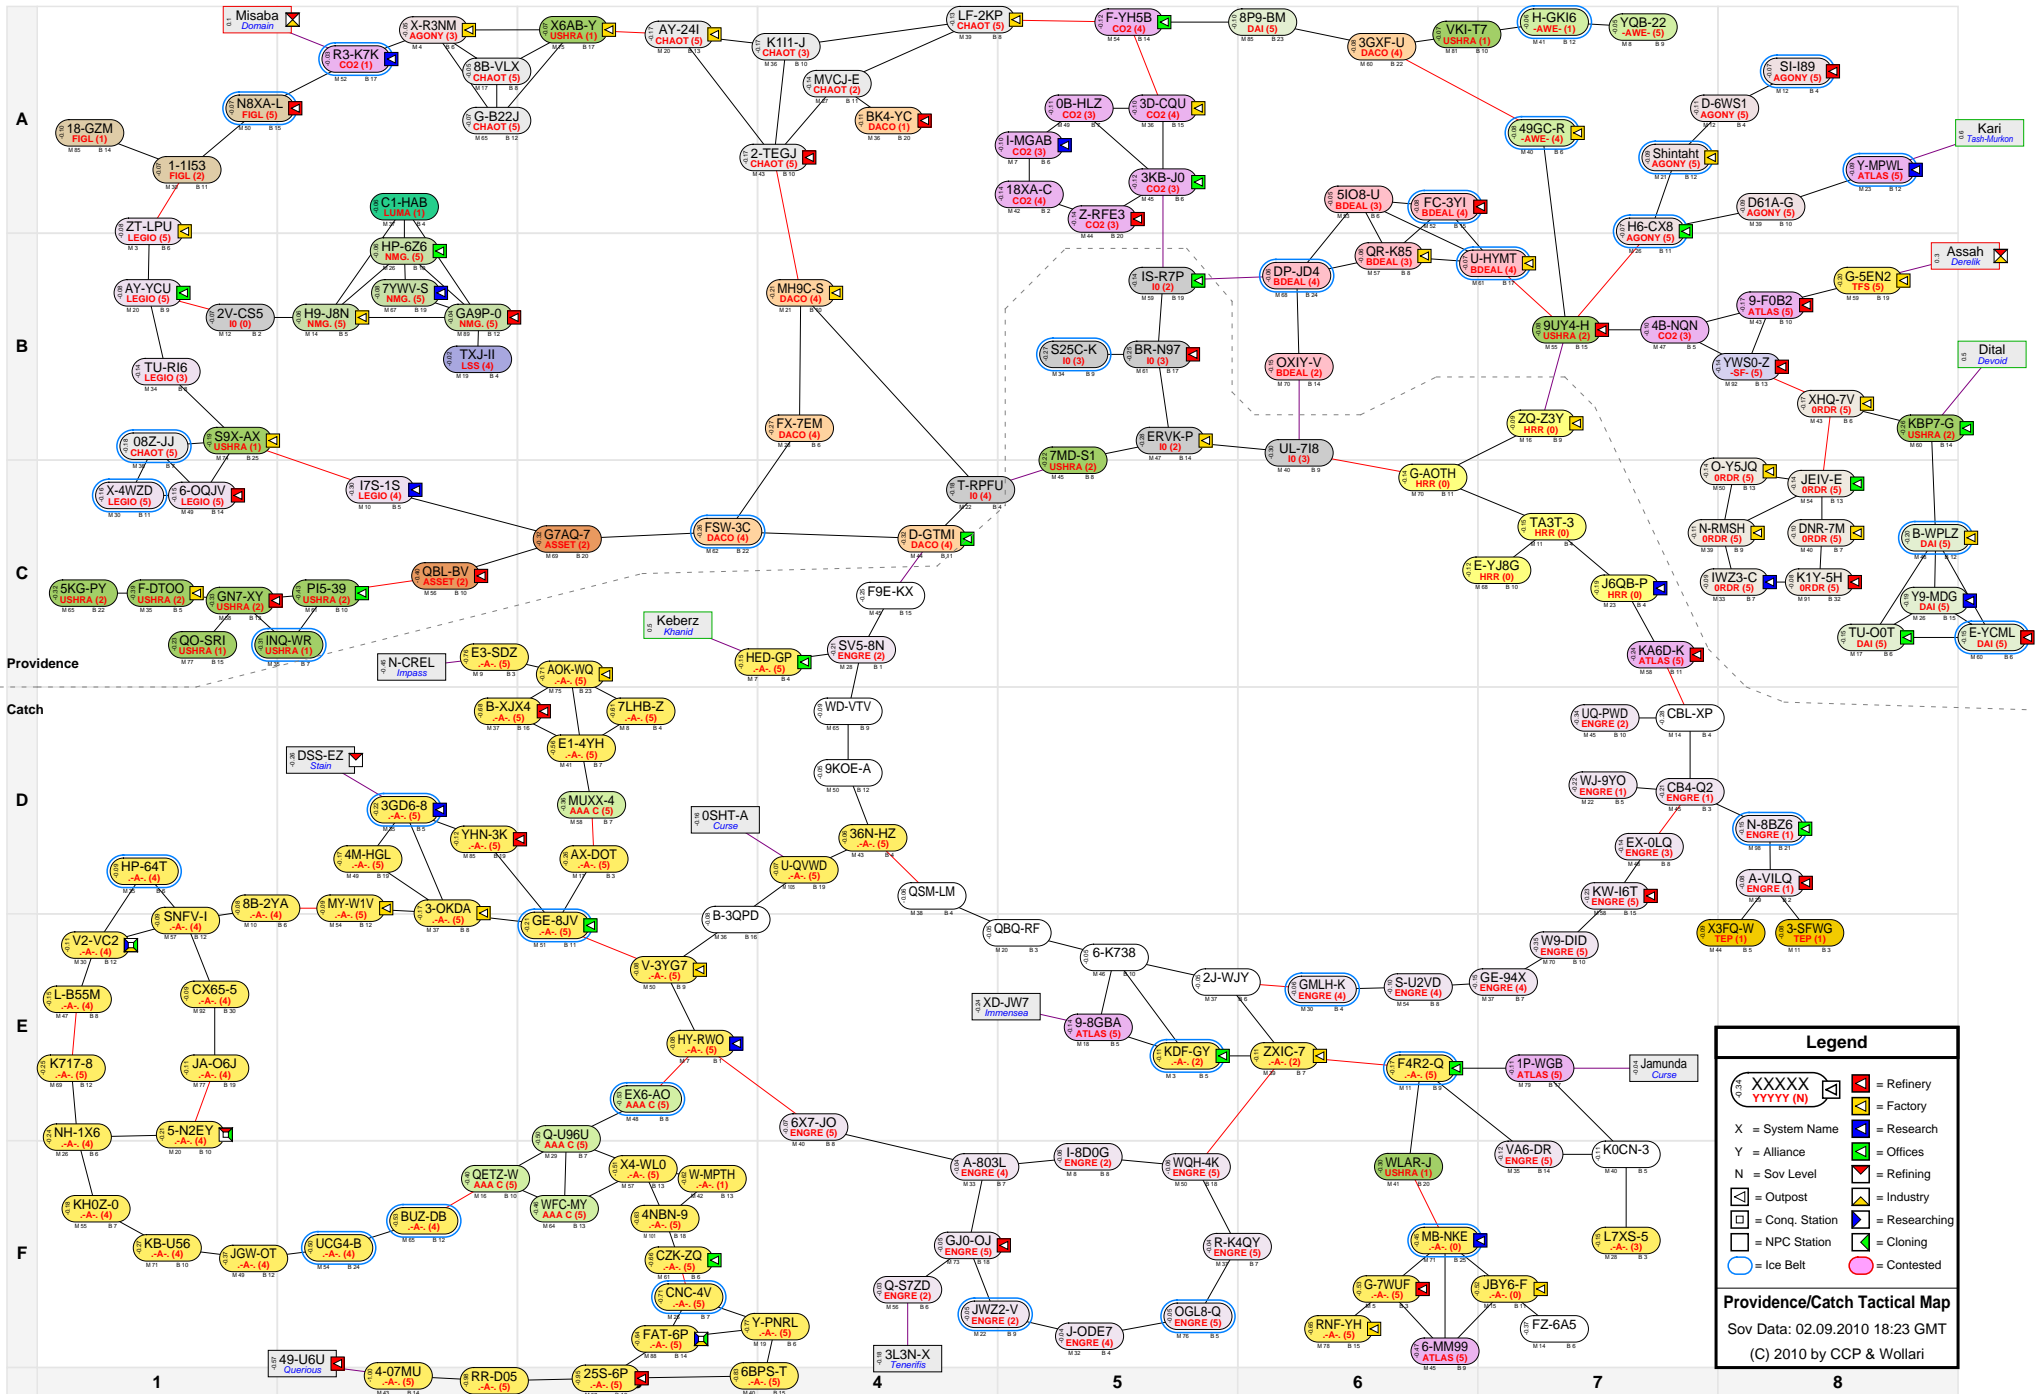

Providence/Catch Tactical Map

Legend

- XXXXX YYYYY (N) = Refinery
- X = System Name
- Y = Alliance
- N = Sov Level
- = Outpost
- = Conq. Station
- = NPC Station
- = Ice Belt
- ◻ = Factory
- ◻ = Research
- ◻ = Offices
- ◻ = Refining
- ◻ = Industry
- ◻ = Researching
- ◻ = Cloning
- ◻ = Contested

Providence/Catch Tactical Map
 Sov Data: 02.09.2010 18:23 GMT
 (C) 2010 by CCP & Wollari