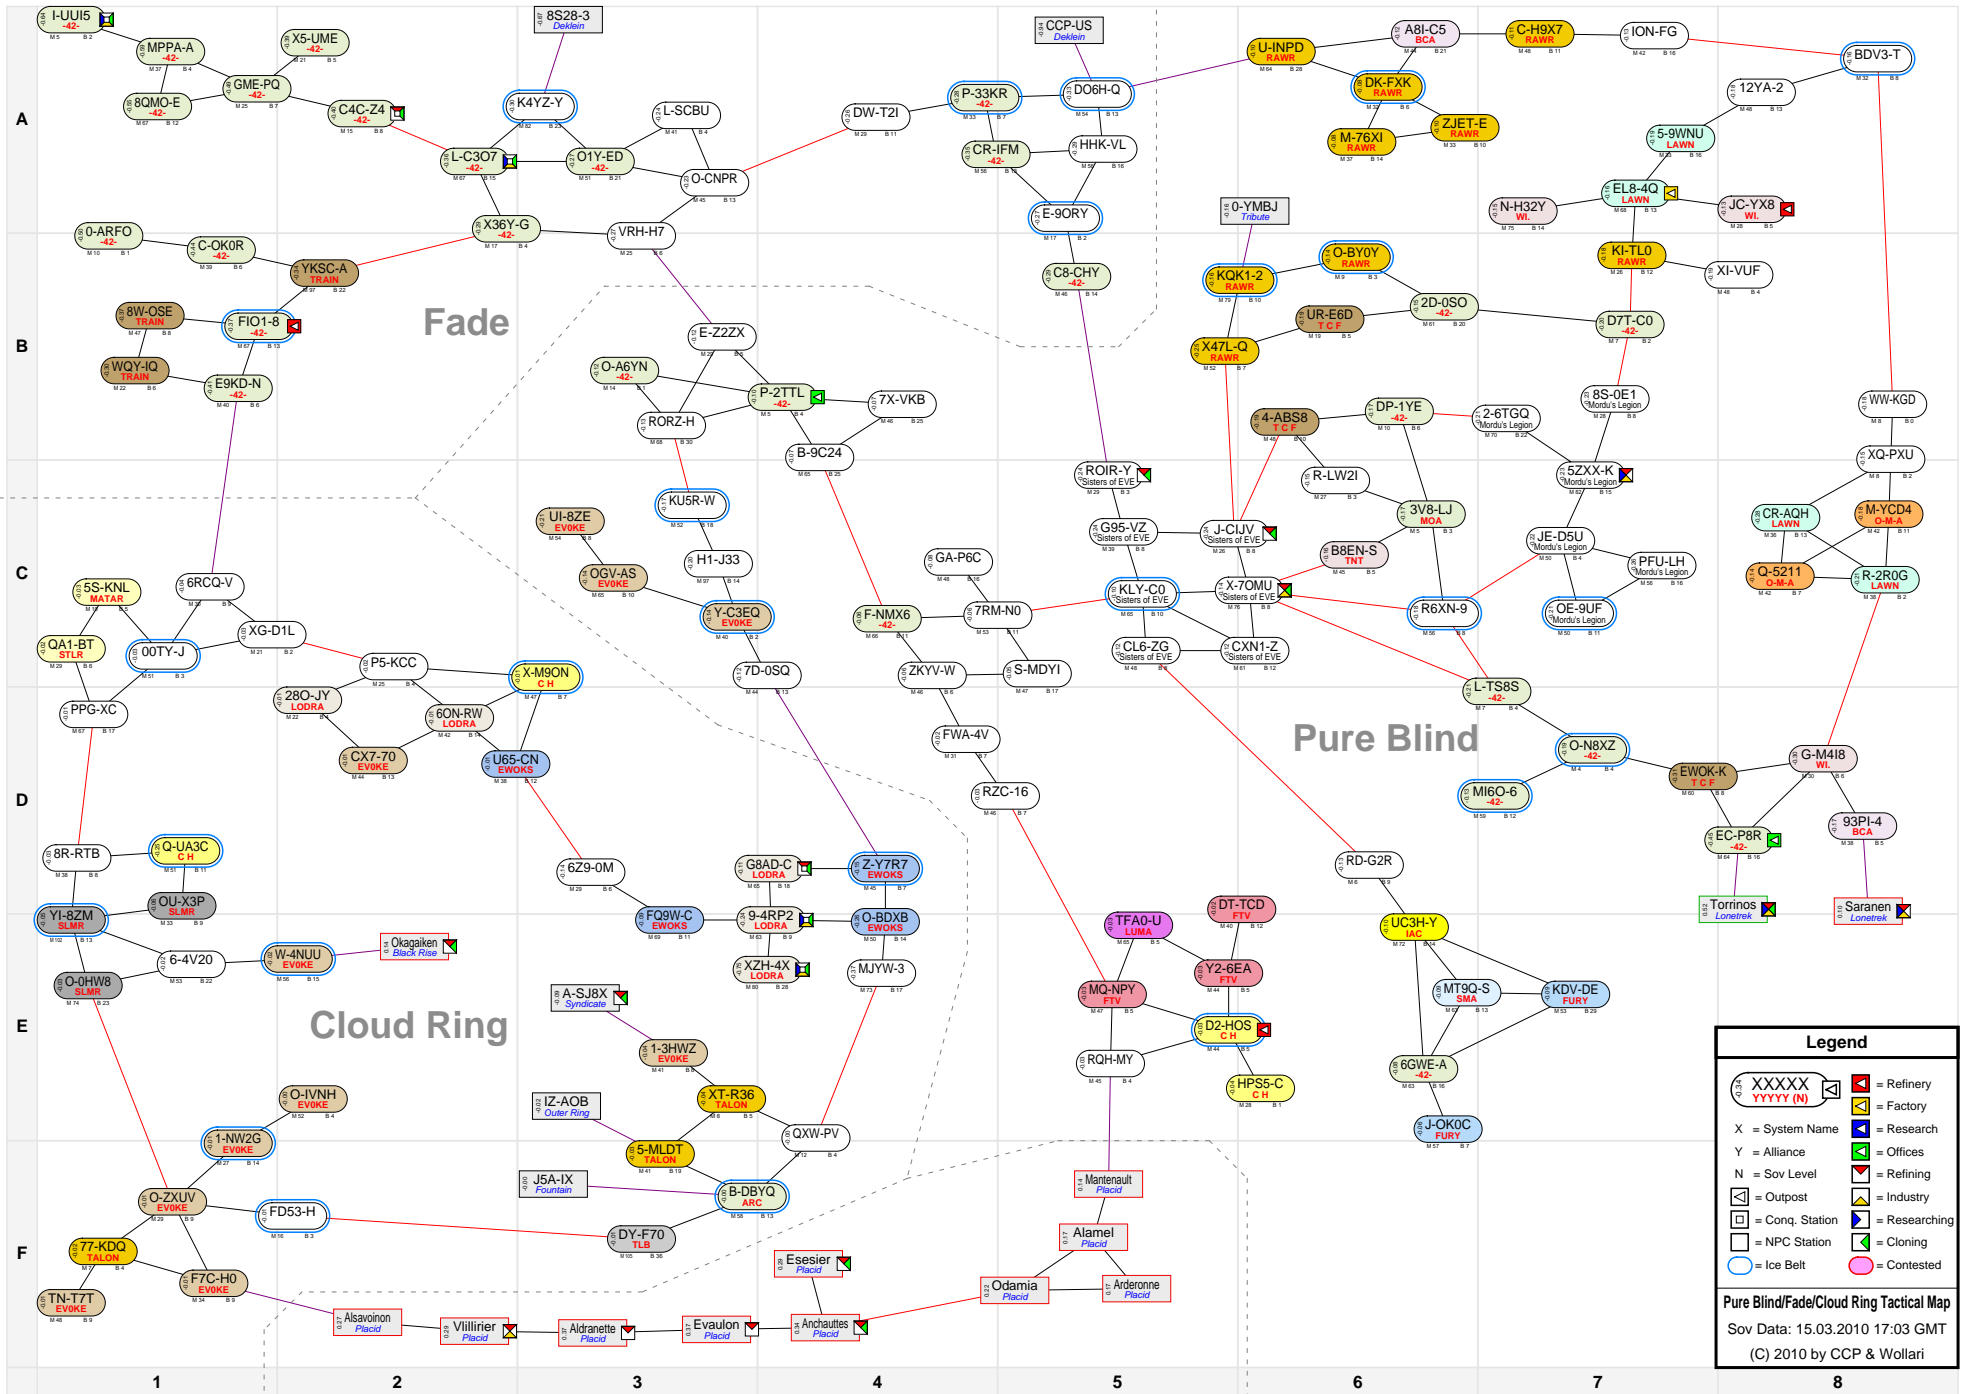

# Pure Blind/Fade/Cloud Ring Tactical Map

**Legend**

- = Refinery
- = Factory
- = Research
- = Offices
- = Sov Level
- = Refining
- = Outpost
- = Industry
- = Conq. Station
- = Researching
- = NPC Station
- = Cloning
- = Ice Belt
- = Contested

**Pure Blind/Fade/Cloud Ring Tactical Map**  
 Sov Data: 15.03.2010 17:03 GMT  
 (C) 2010 by CCP & Wollari