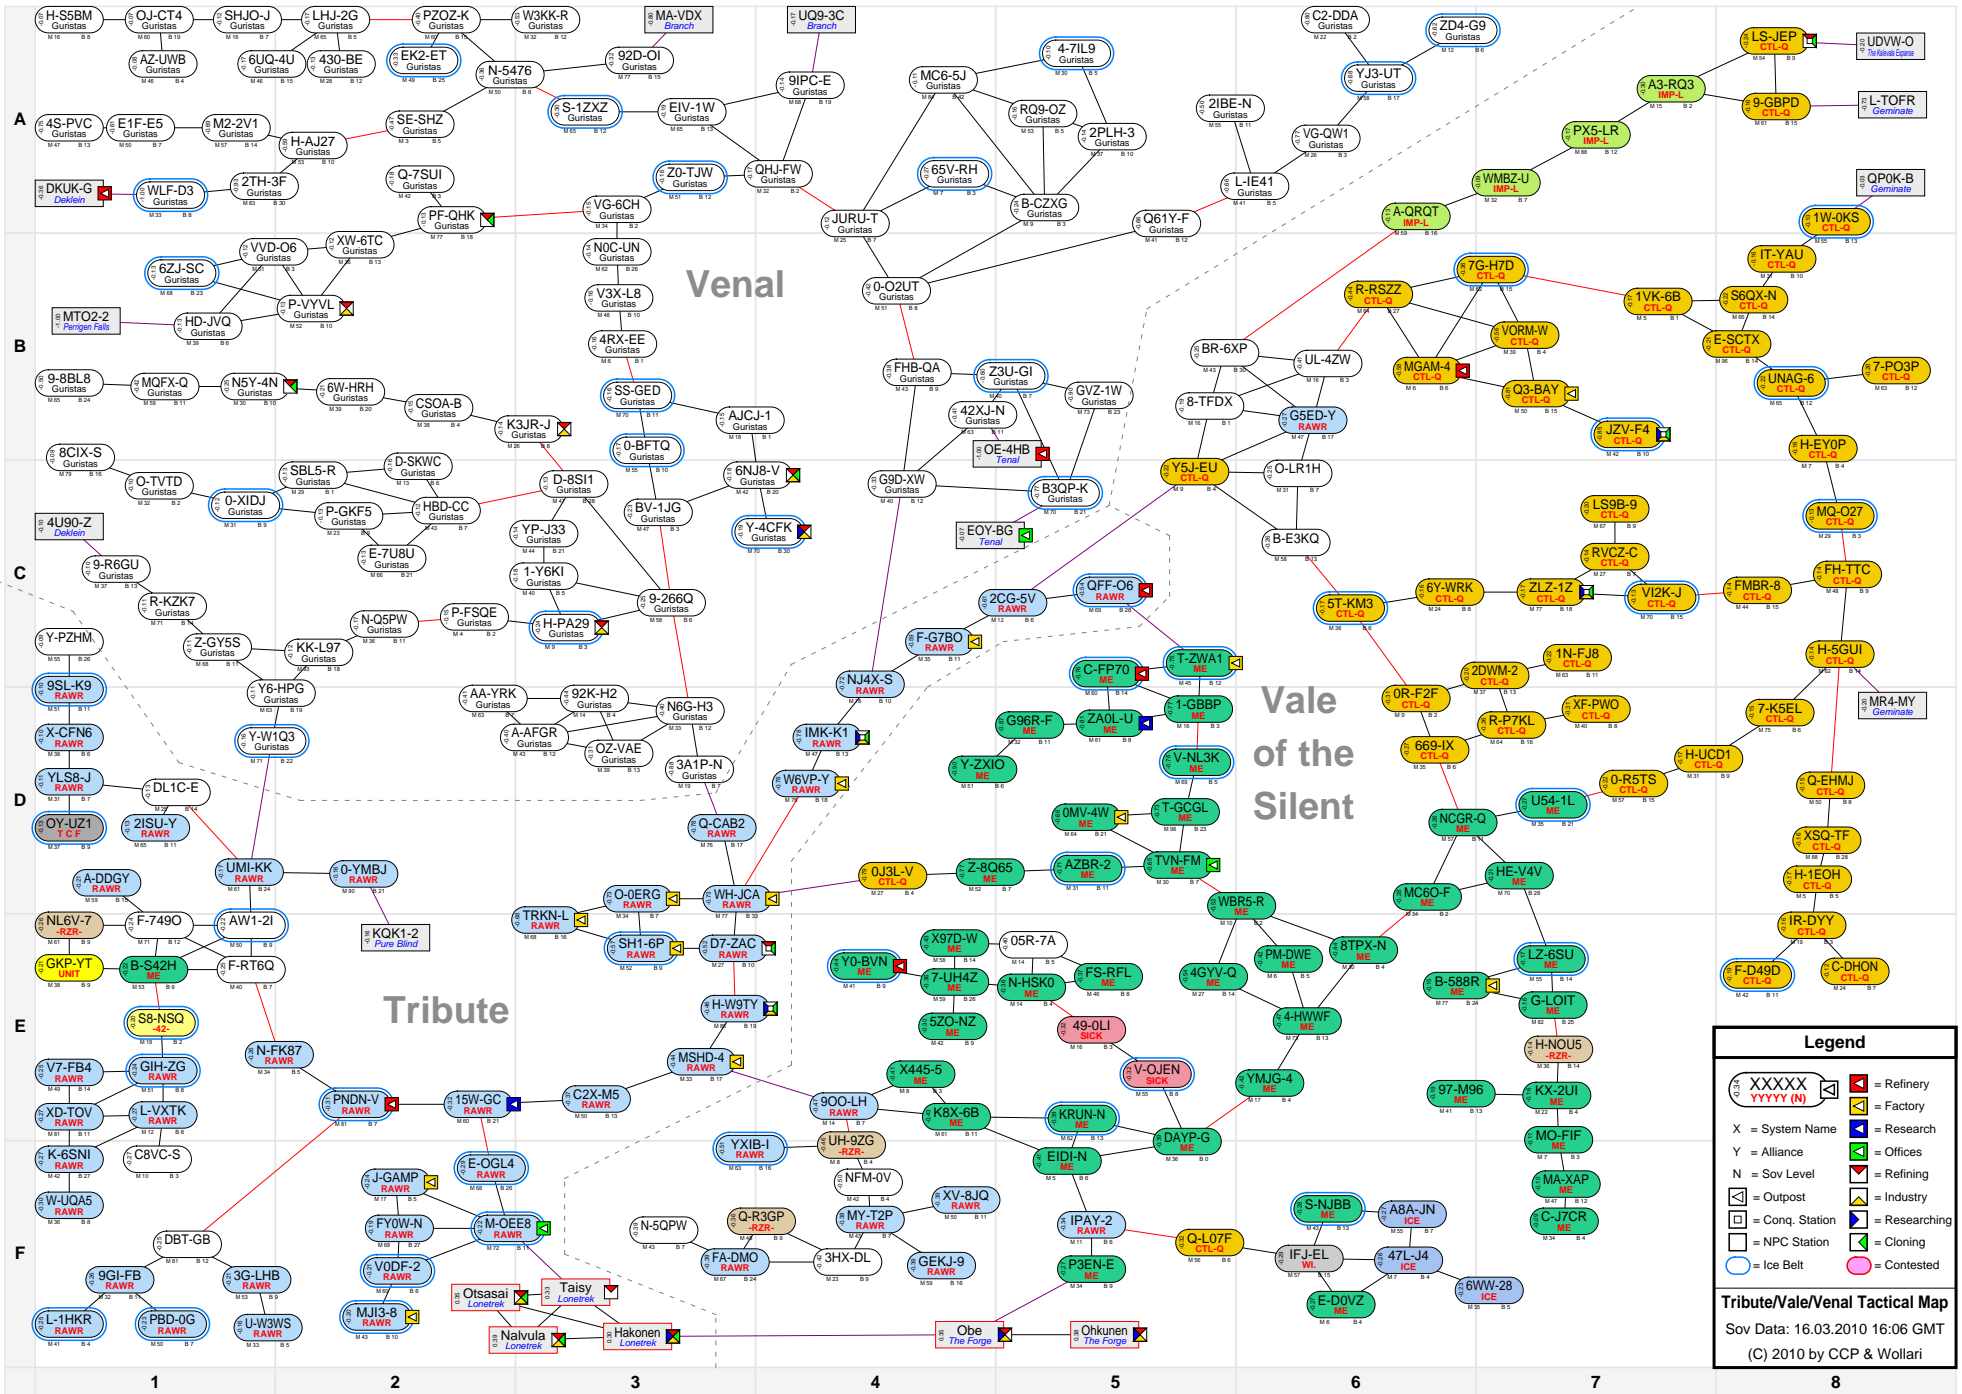

# Tribute/Vale/Venal Tactical Map

**Legend**

- XXXXX YYYYY (N) = Refinery
- X = System Name
- Y = Alliance
- N = Sov Level
- = Outpost
- = Conq. Station
- = NPC Station
- = Ice Belt
- = Contested
- ⚙️ = Factory
- 🔍 = Research
- 🏢 = Offices
- 🏭 = Refining
- 🏗️ = Industry
- 🔬 = Researching
- 🧬 = Cloning

**Tribute/Vale/Venal Tactical Map**  
 Sov Data: 16.03.2010 16:06 GMT  
 (C) 2010 by CCP & Wollari