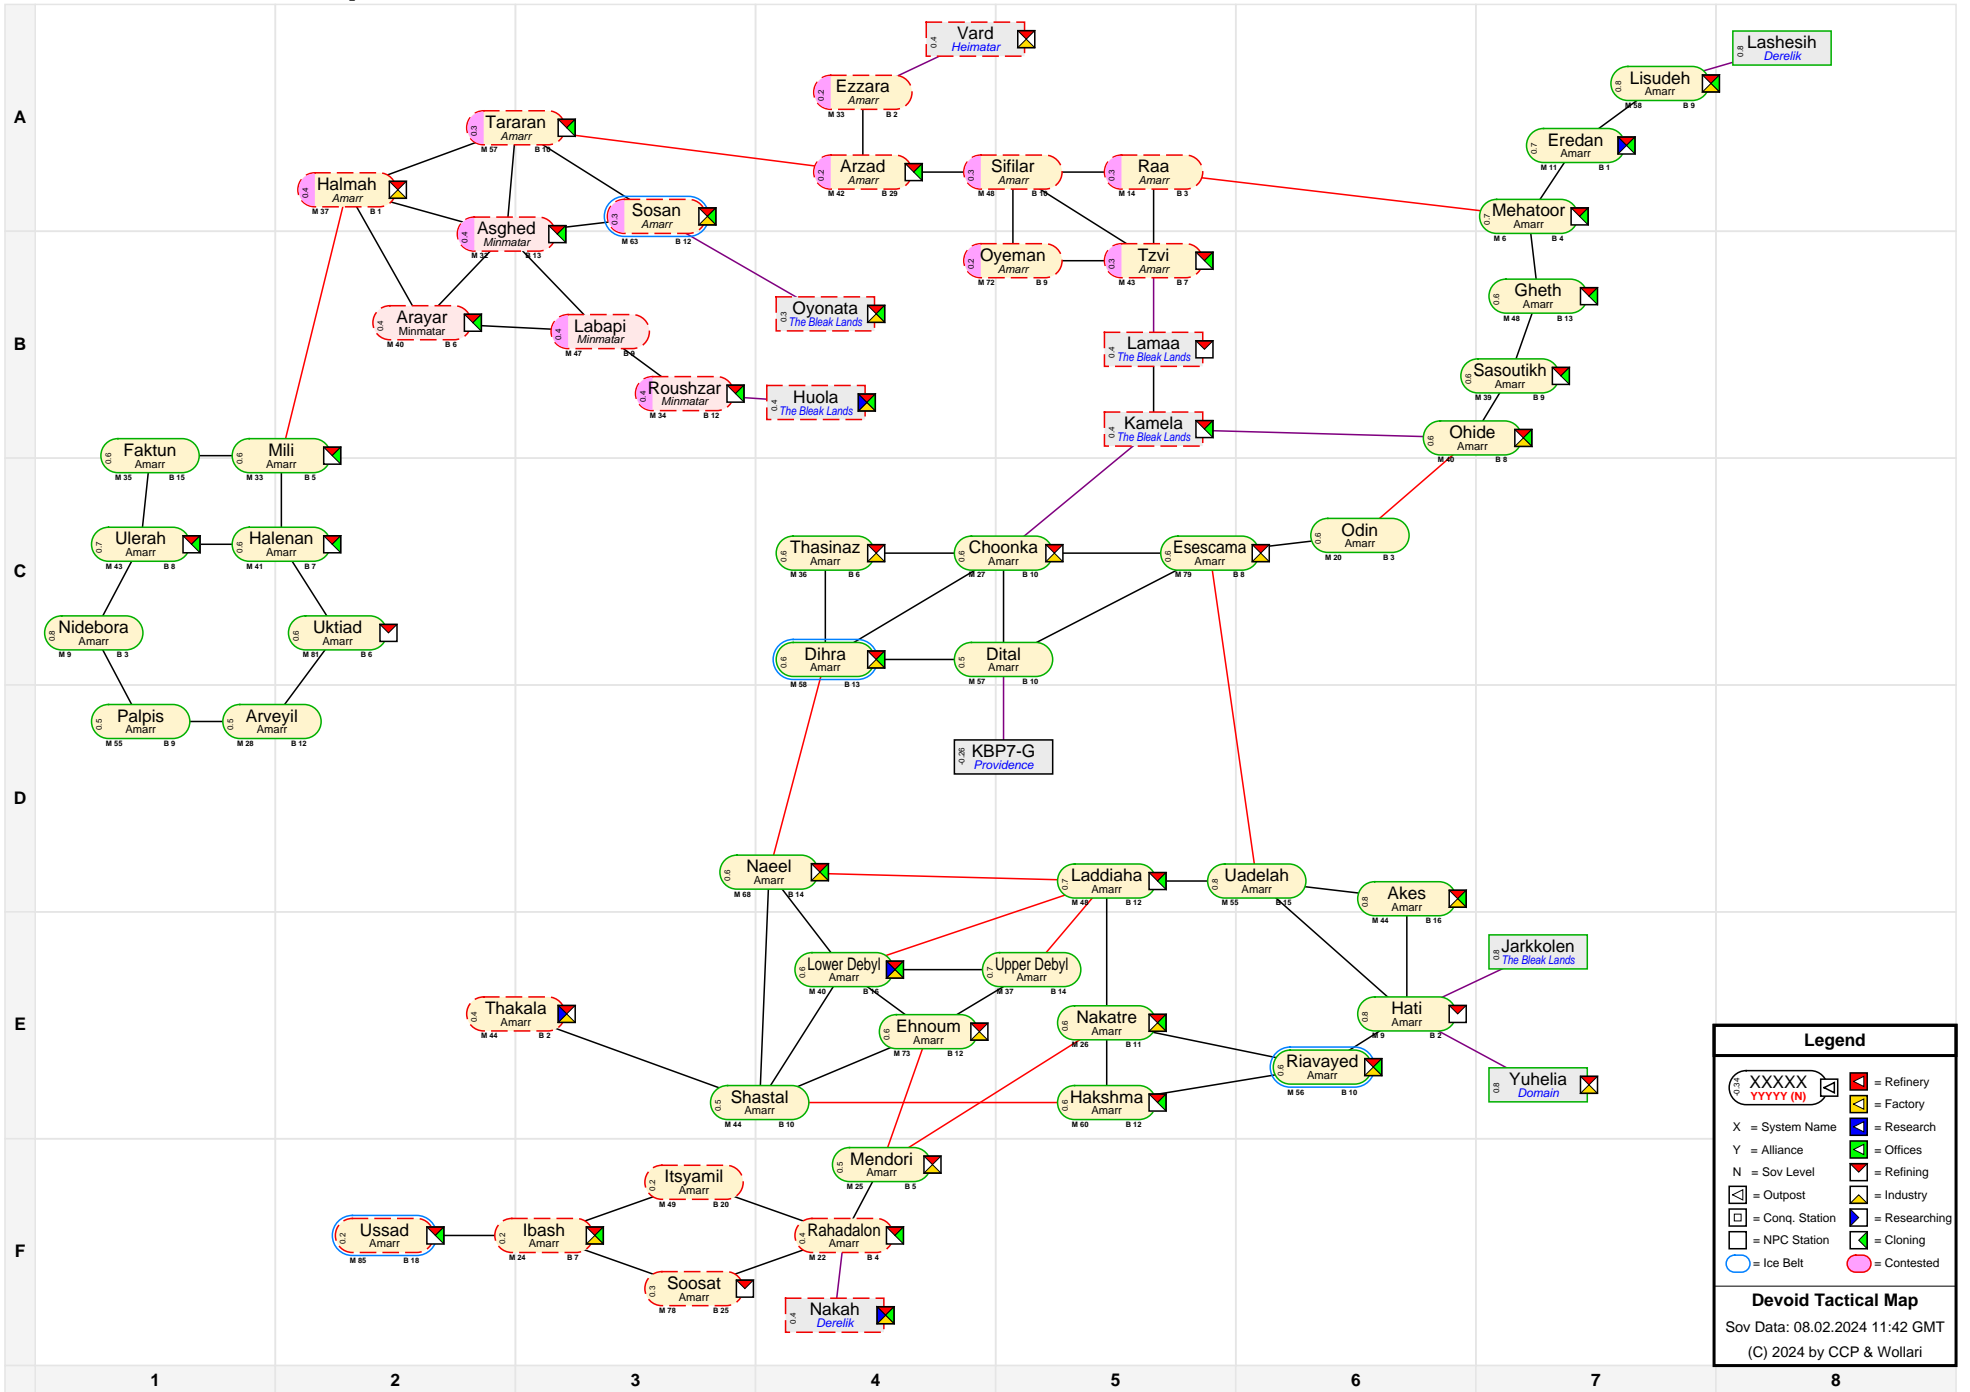

Devoid Tactical Map

Legend

- XXXXX YYYYY (N) = Refinery
- X = System Name
- Y = Alliance
- N = Sov Level
- [X] = Outpost
- [Y] = Conq. Station
- [N] = NPC Station
- = Ice Belt
- = Factory
- = Research
- = Offices
- = Refining
- = Industry
- = Researching
- = Cloning
- = Contested

Devoid Tactical Map
 Sov Data: 08.02.2024 11:42 GMT
 (C) 2024 by CCP & Wollari