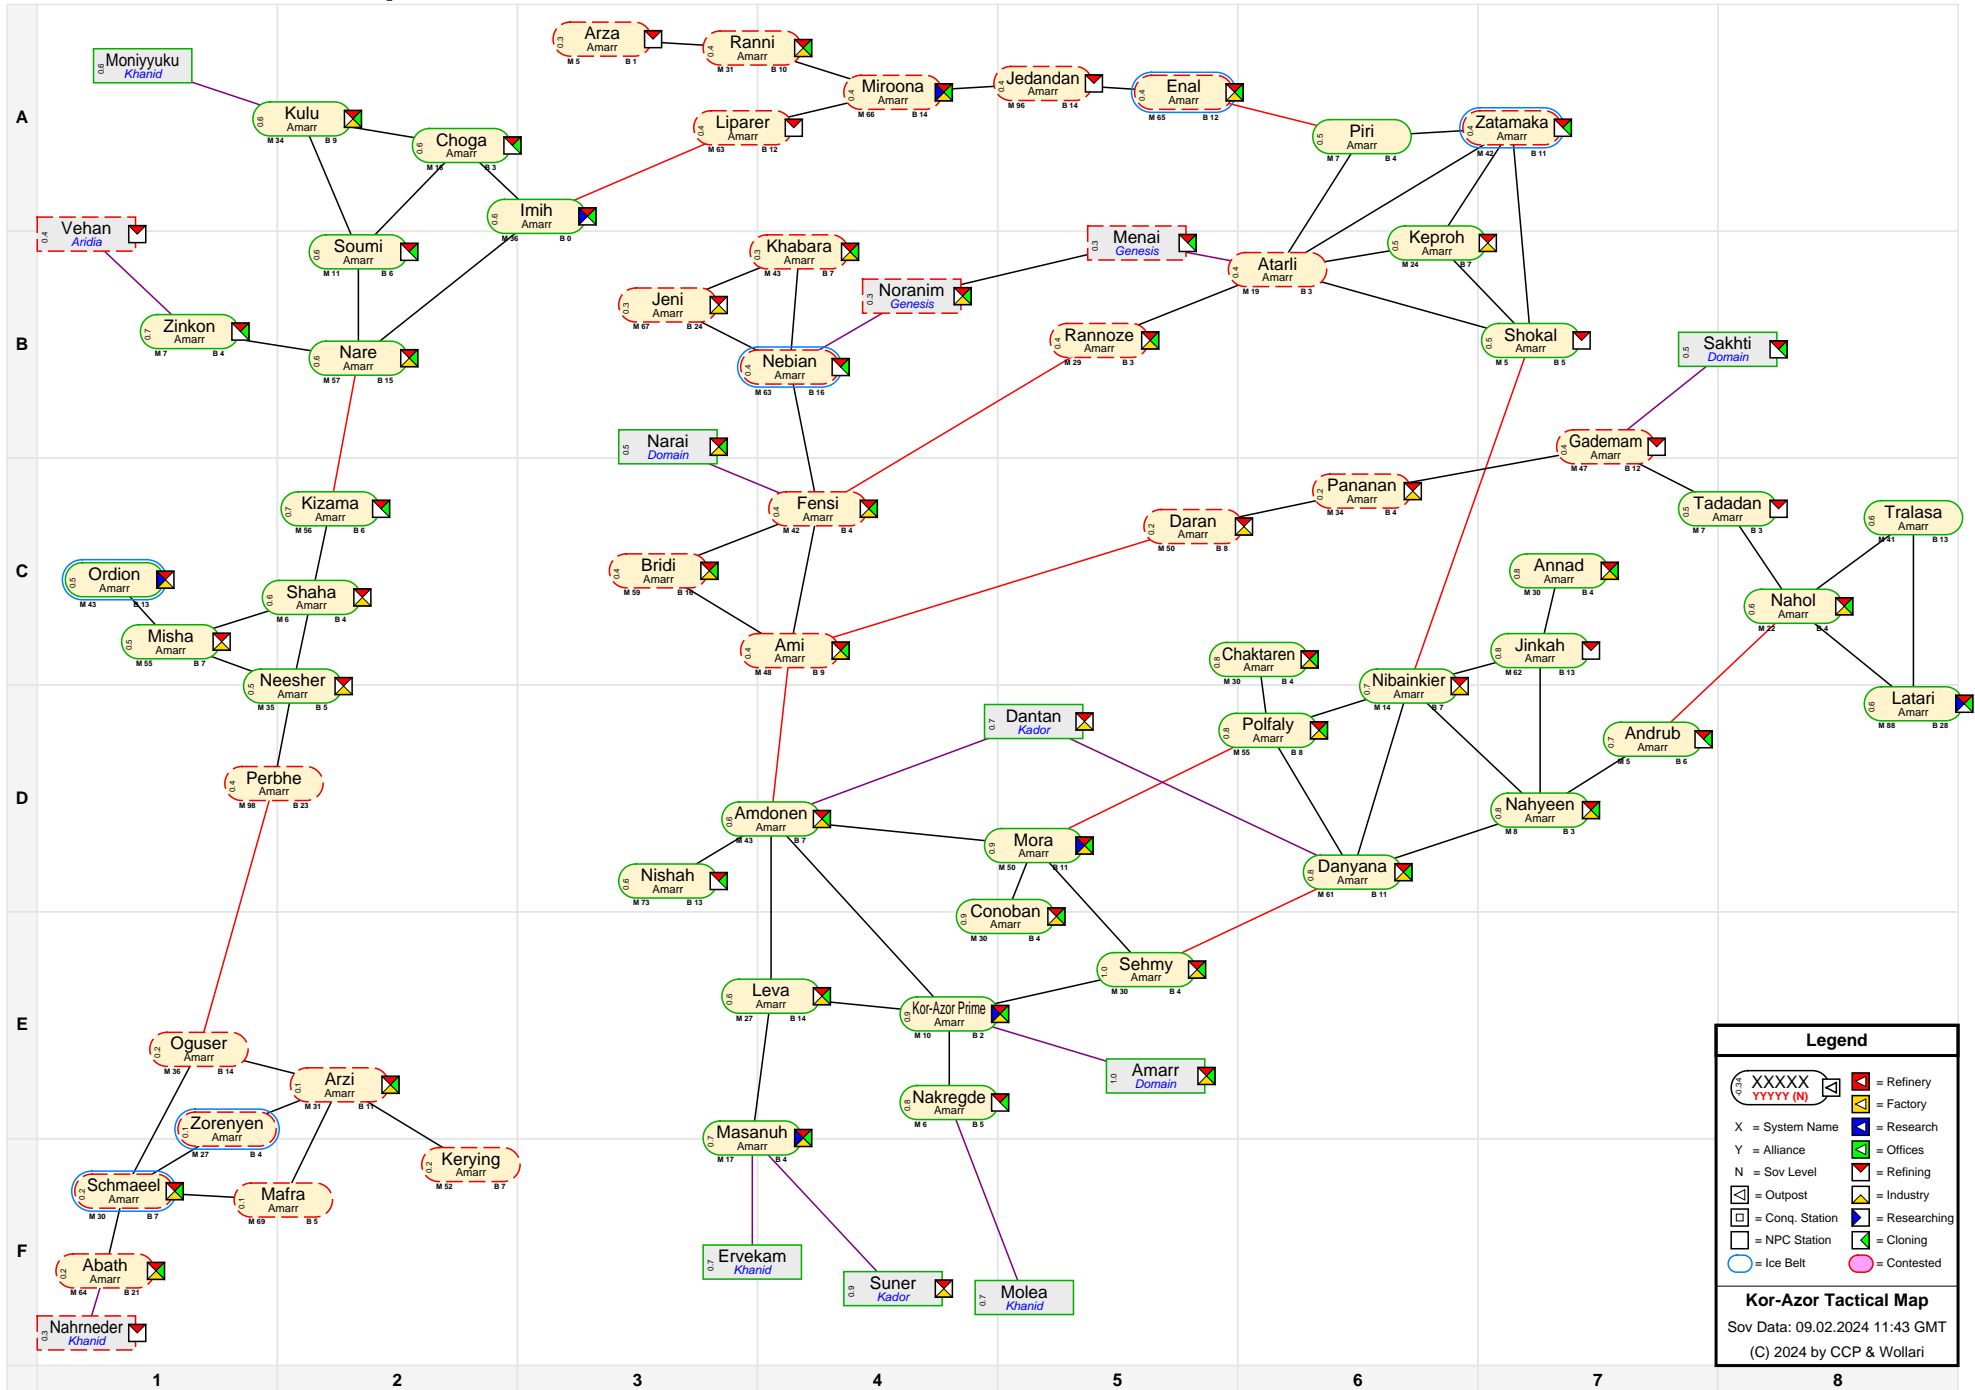

# Kor-Azor Tactical Map

**Legend**

- XXXXX (with icons) = Refinery
- YYYYY (with icon) = Factory
- X = System Name
- Y = Alliance
- N = Sov Level
- [Icon] = Outpost
- [Icon] = Conq. Station
- [Icon] = NPC Station
- [Icon] = Research
- [Icon] = Offices
- [Icon] = Refining
- [Icon] = Industry
- [Icon] = Researching
- [Icon] = Cloning
- [Icon] = Contested
- [Icon] = Ice Belt

**Kor-Azor Tactical Map**  
 Sov Data: 09.02.2024 11:43 GMT  
 (C) 2024 by CCP & Wollari