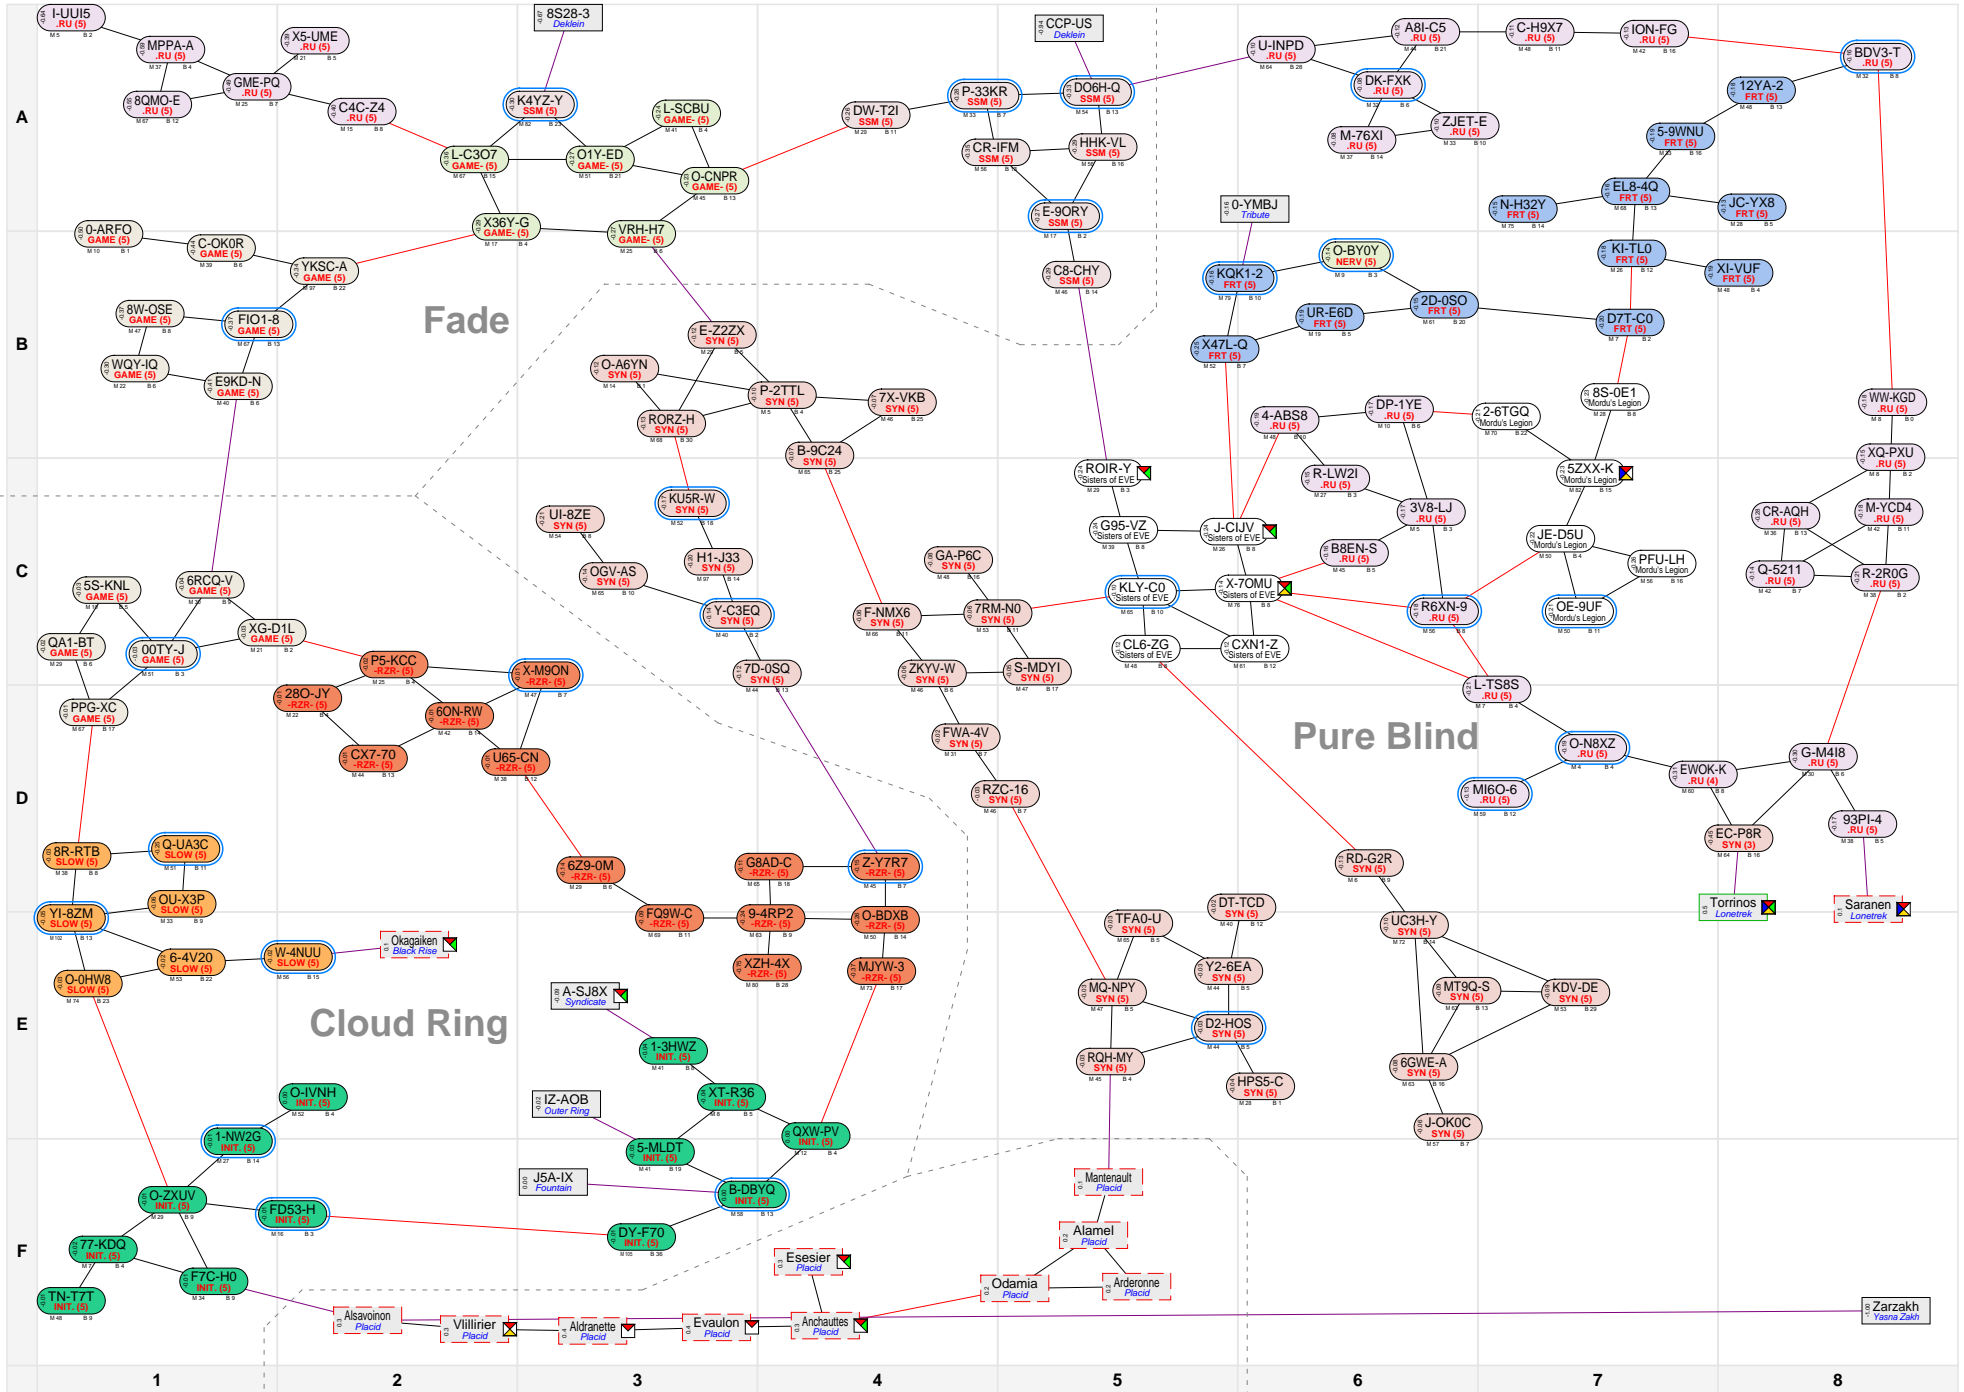

# Pure Blind/Fade/Cloud Ring Tactical Map

Fade

Pure Blind

Cloud Ring

1

2

3

4

5

6

7

8