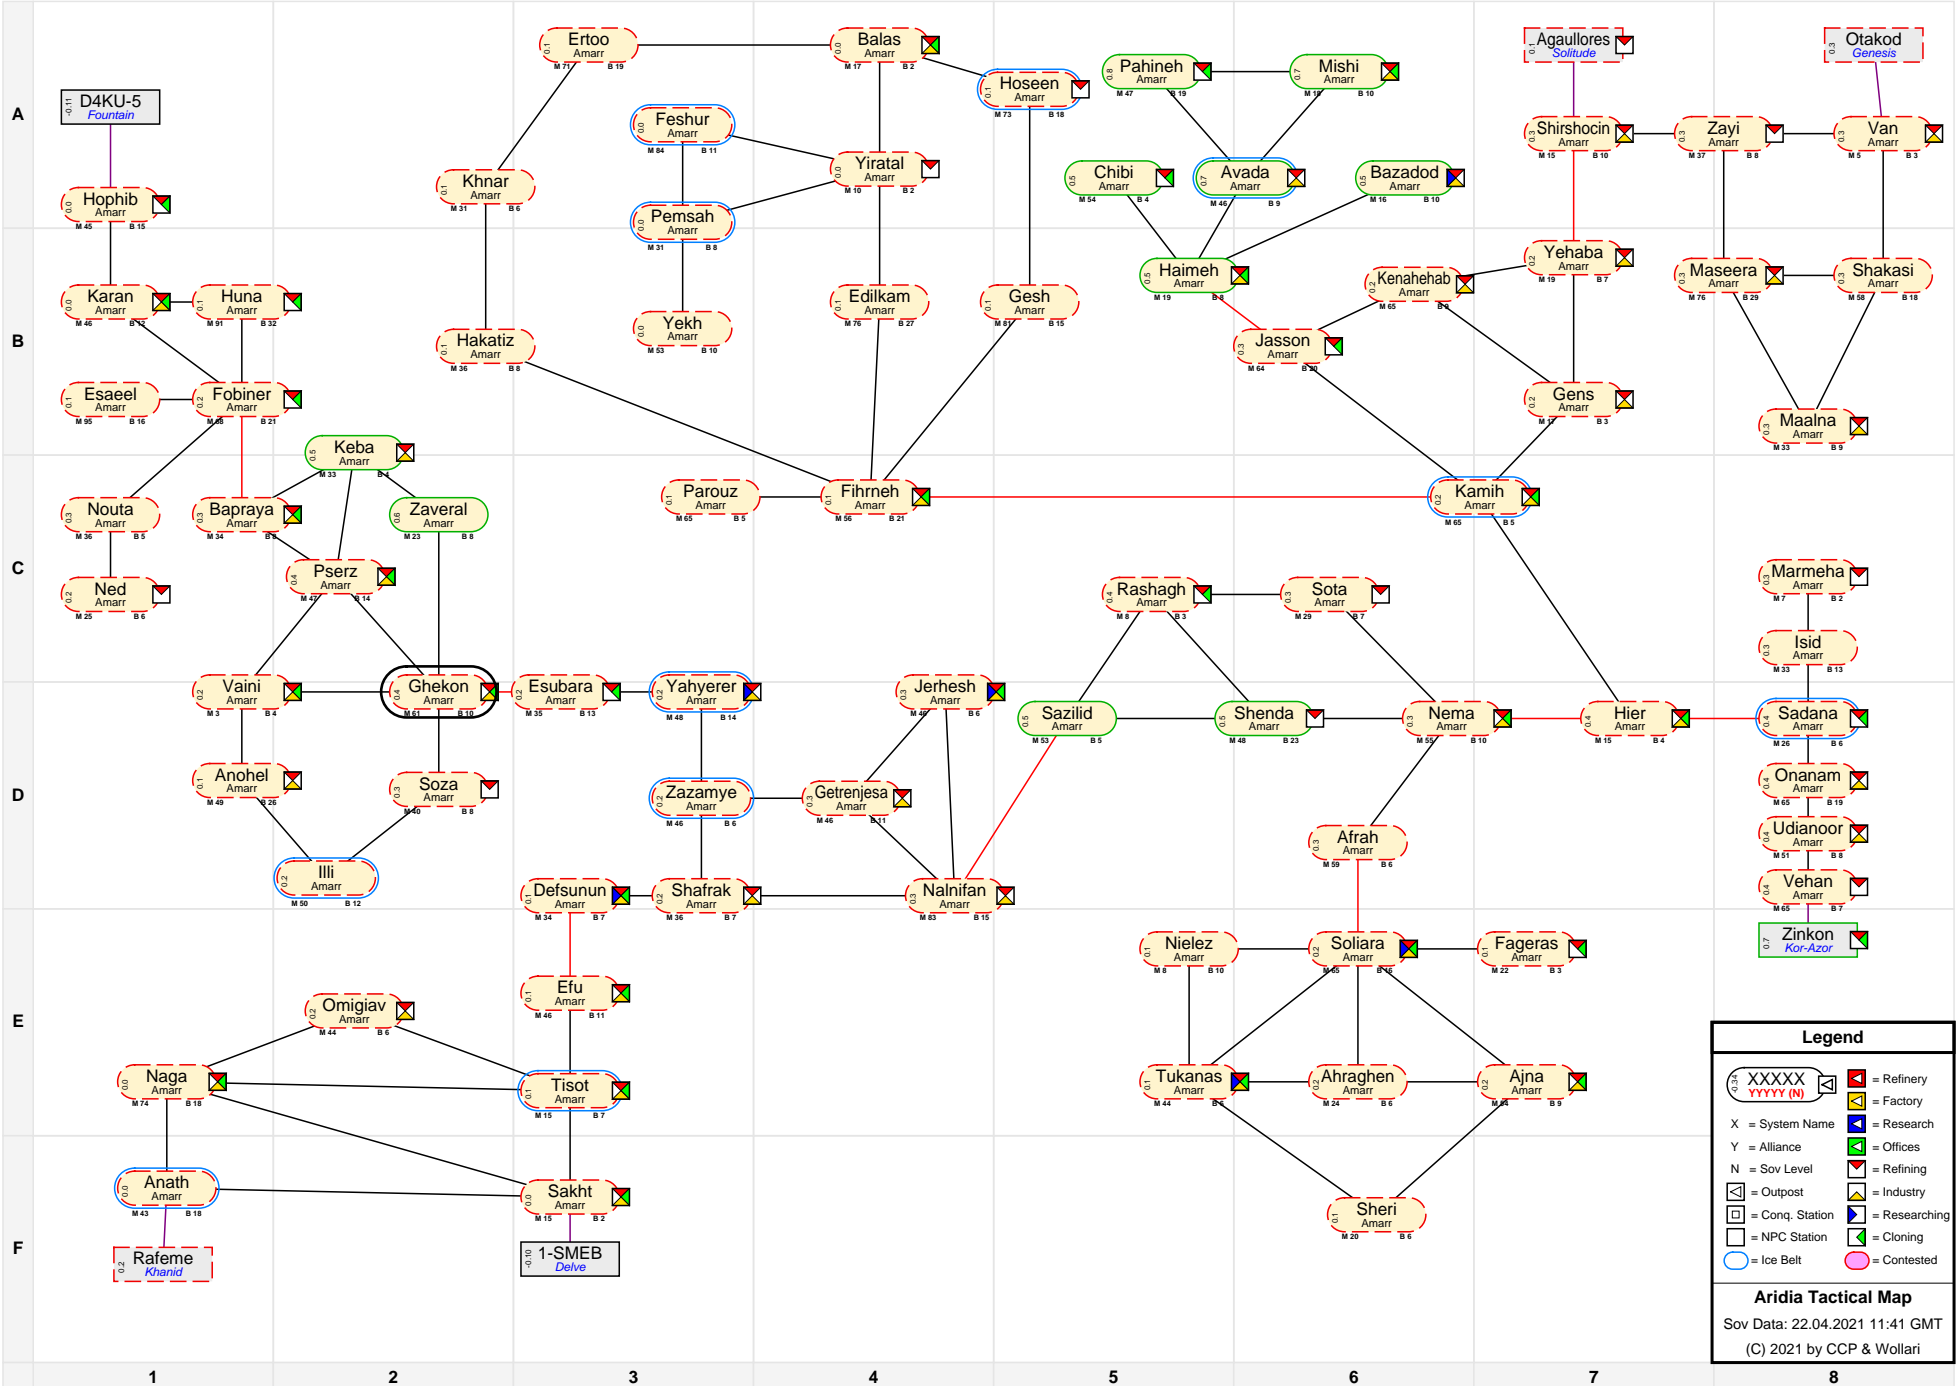

Aridia Tactical Map

Legend

- XXXXX YYYYY (N) [Icon] = Refinery
- [Icon] = Factory
- X = System Name
- Y = Alliance
- N = Sov Level
- [Icon] = Research
- [Icon] = Offices
- [Icon] = Refining
- [Icon] = Industry
- [Icon] = Outpost
- [Icon] = Conq. Station
- [Icon] = Researching
- [Icon] = NPC Station
- [Icon] = Cloning
- [Icon] = Contested

Aridia Tactical Map
 Sov Data: 22.04.2021 11:41 GMT
 (C) 2021 by CCP & Wollari