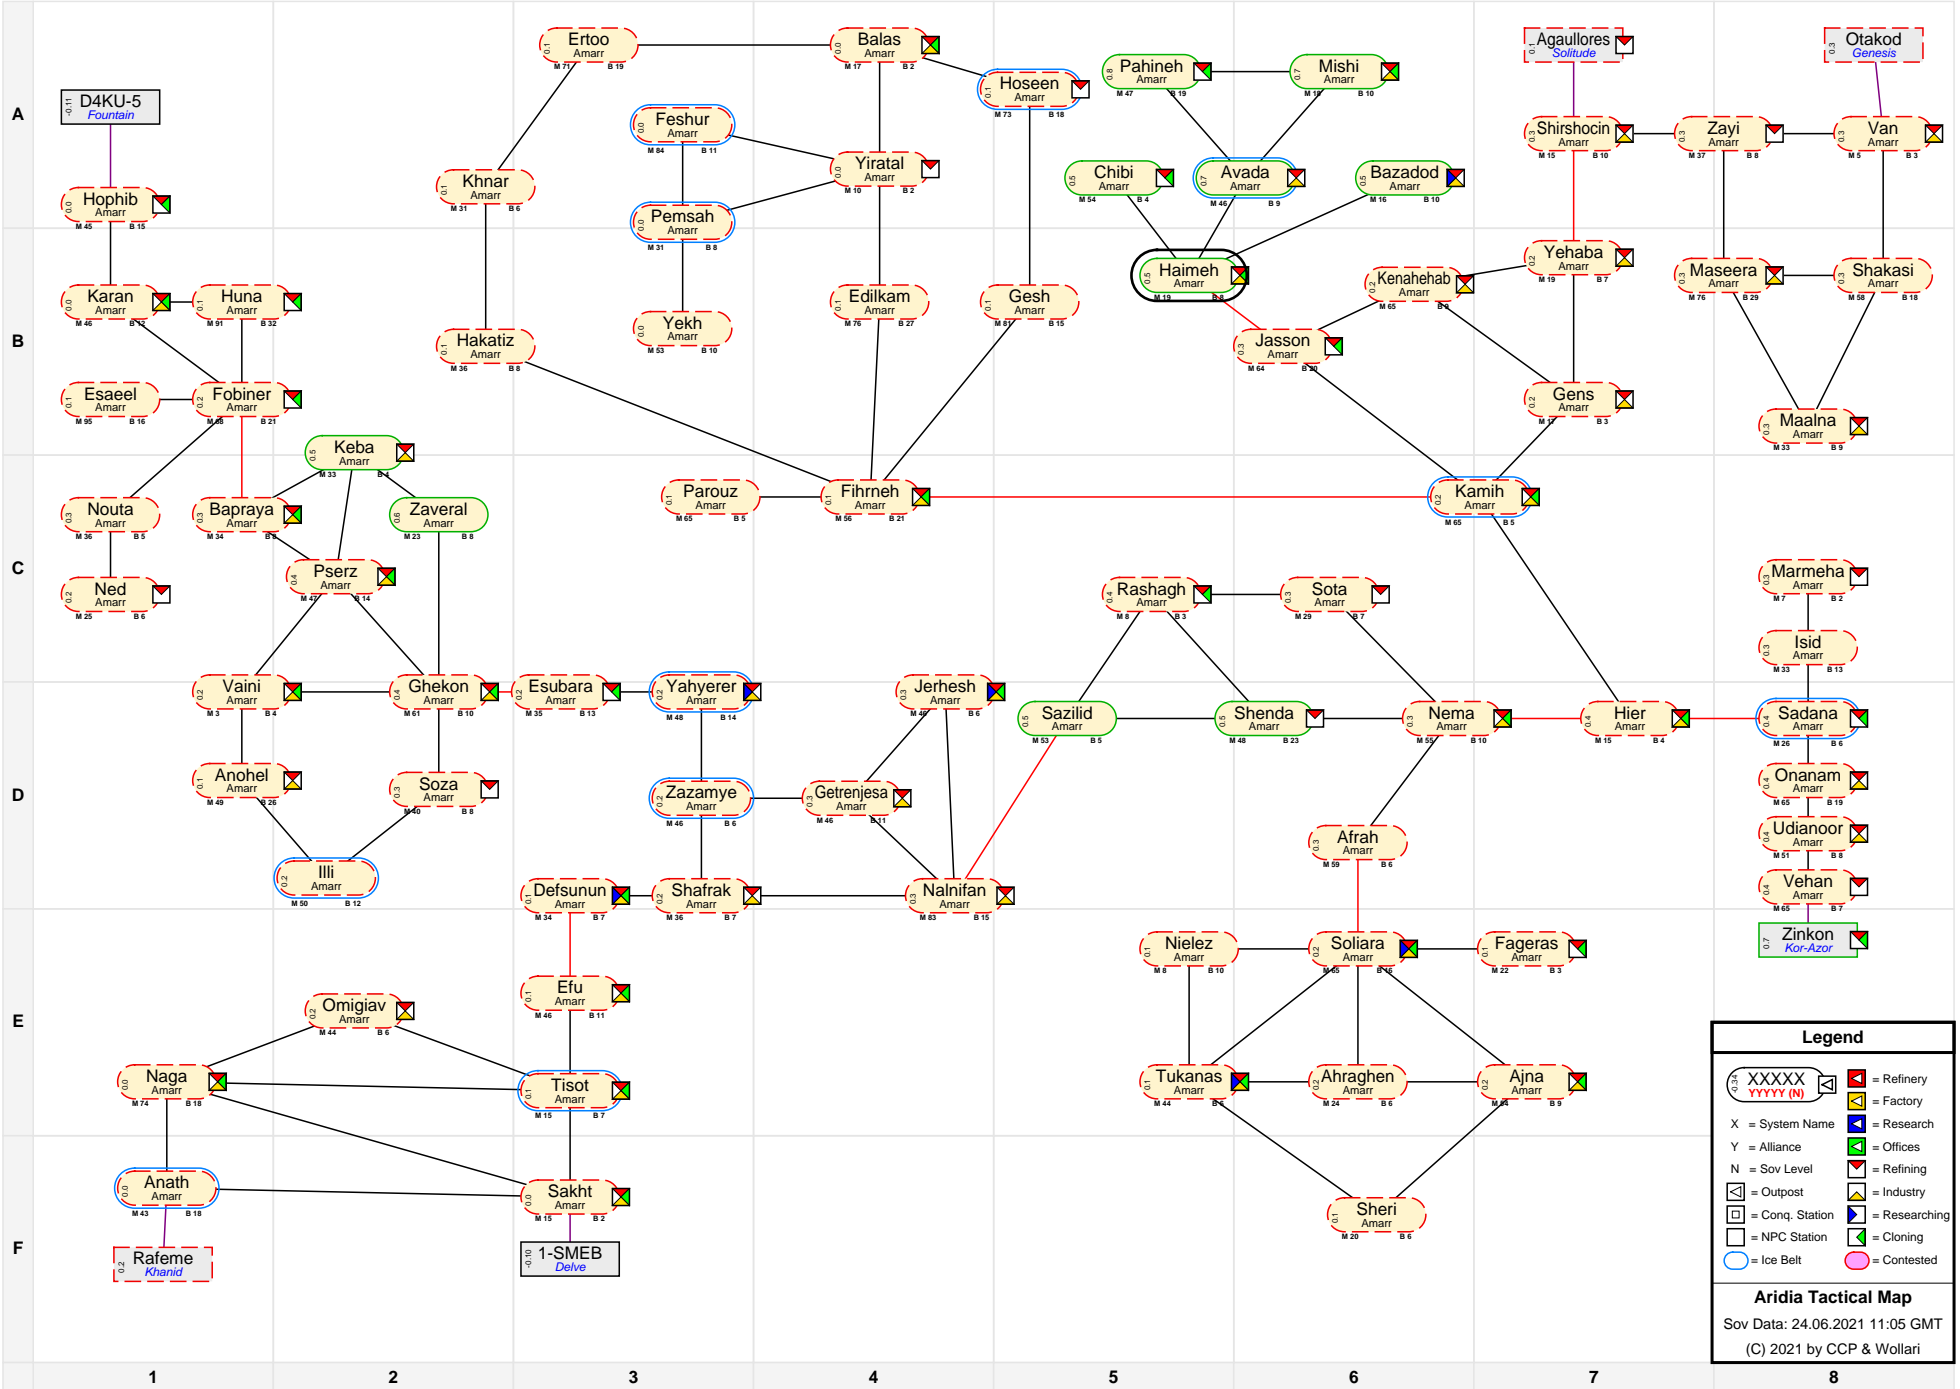

Aridia Tactical Map

| Legend | |
|--------|--|
| | |
| | |
| | |
| | |
| | |
| | |
| | |
| | |
| | |
| | |

Aridia Tactical Map
 Sov Data: 24.06.2021 11:05 GMT
 (C) 2021 by CCP & Wollari