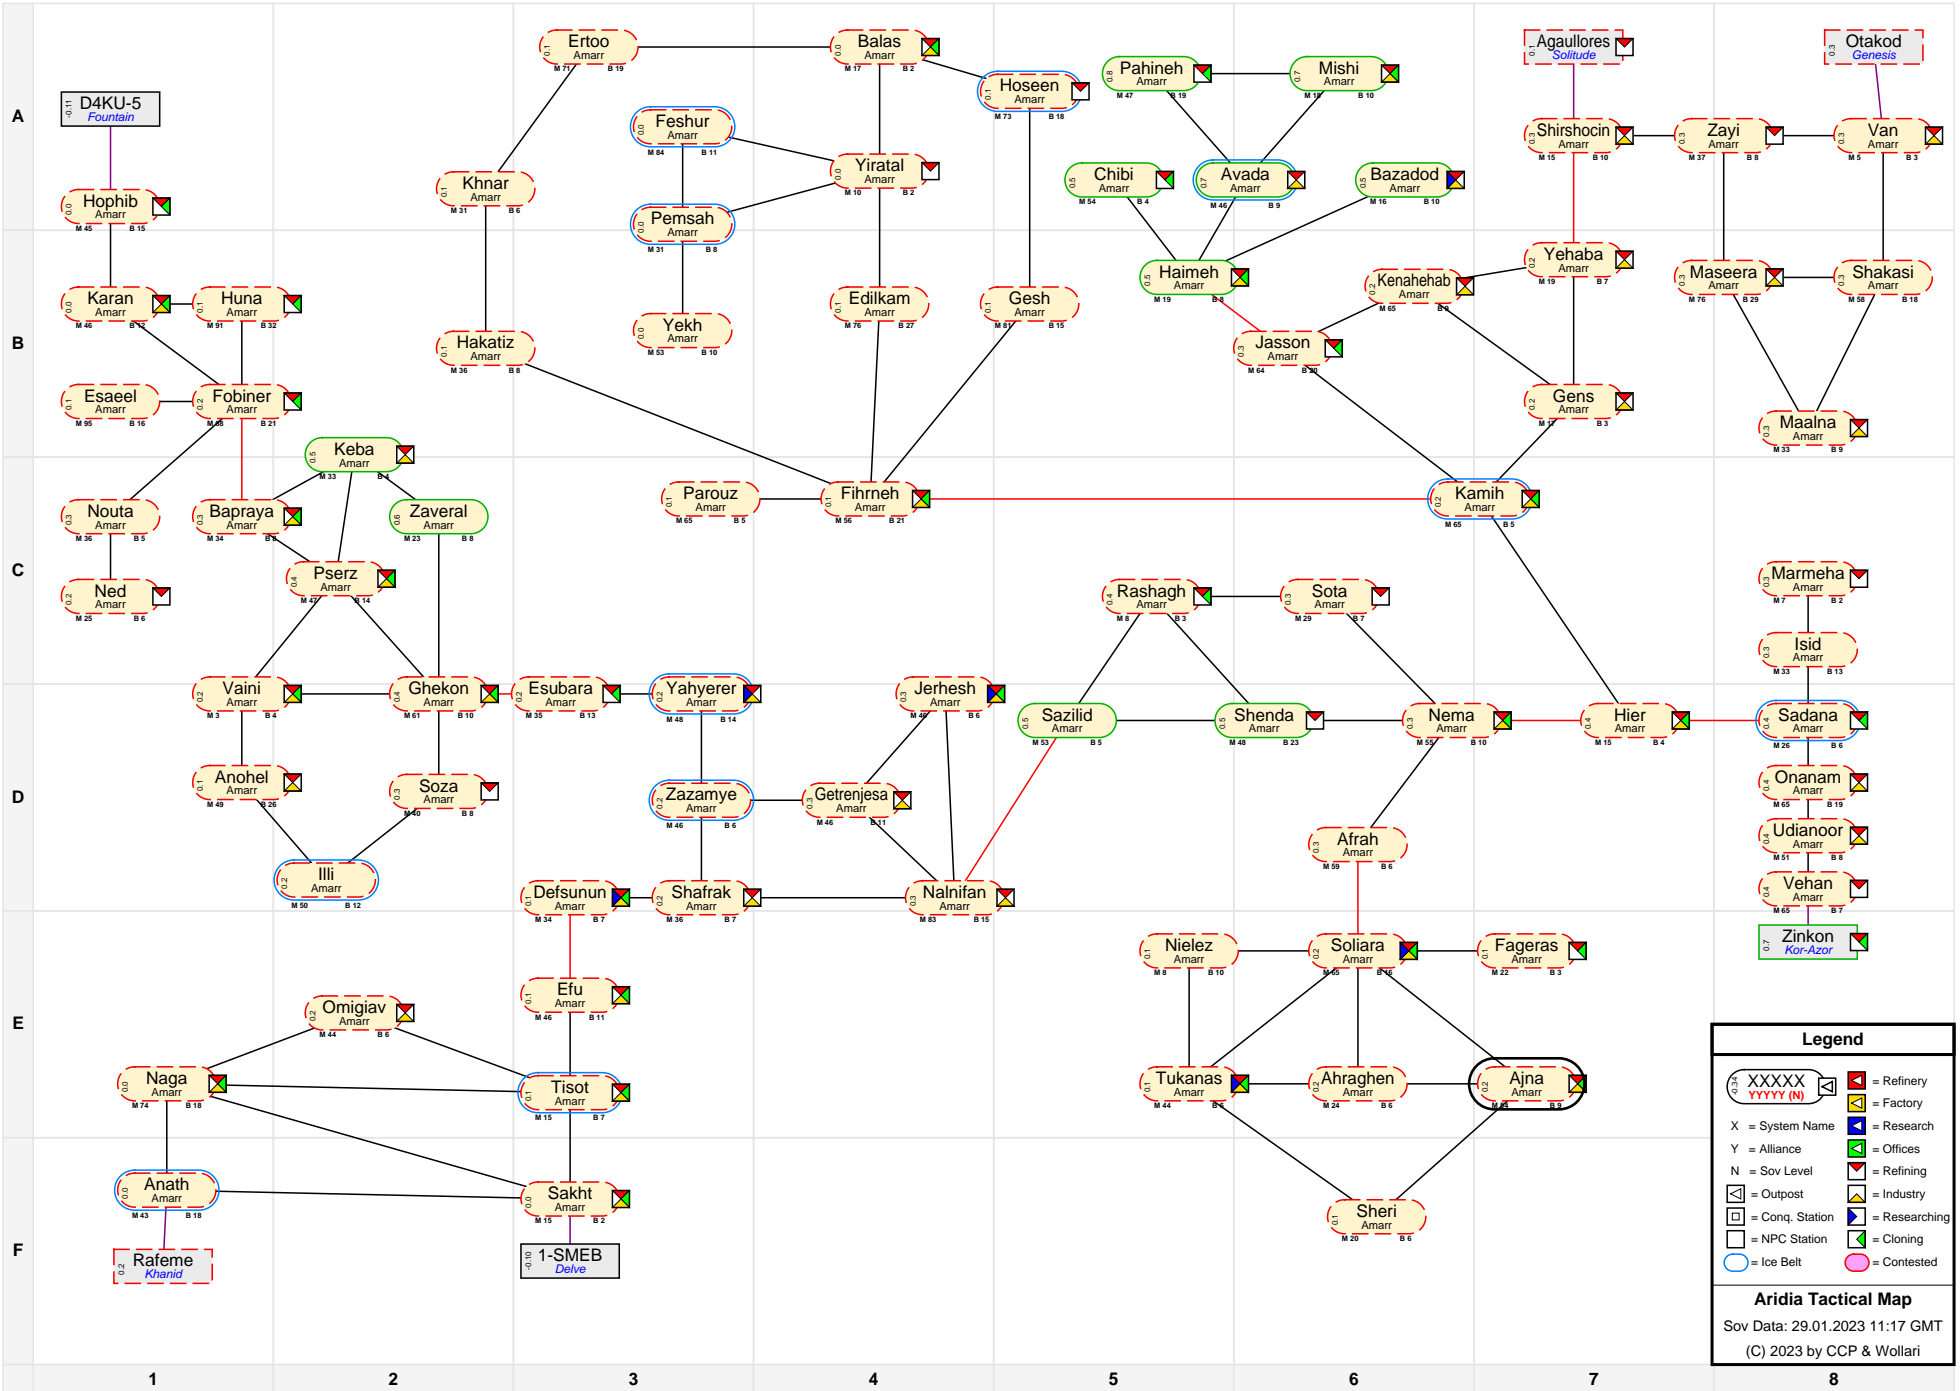

Aridia Tactical Map

Legend

- XXXXX YYYYY (N) [Icon] = Refinery
- [Icon] = Factory
- X = System Name
- Y = Alliance
- N = Sov Level
- [Icon] = Research
- [Icon] = Offices
- [Icon] = Refining
- [Icon] = Industry
- [Icon] = Outpost
- [Icon] = Conq. Station
- [Icon] = Researching
- [Icon] = NPC Station
- [Icon] = Cloning
- [Icon] = Contested
- [Icon] = Ice Belt

Aridia Tactical Map
 Sov Data: 29.01.2023 11:17 GMT
 (C) 2023 by CCP & Wollari