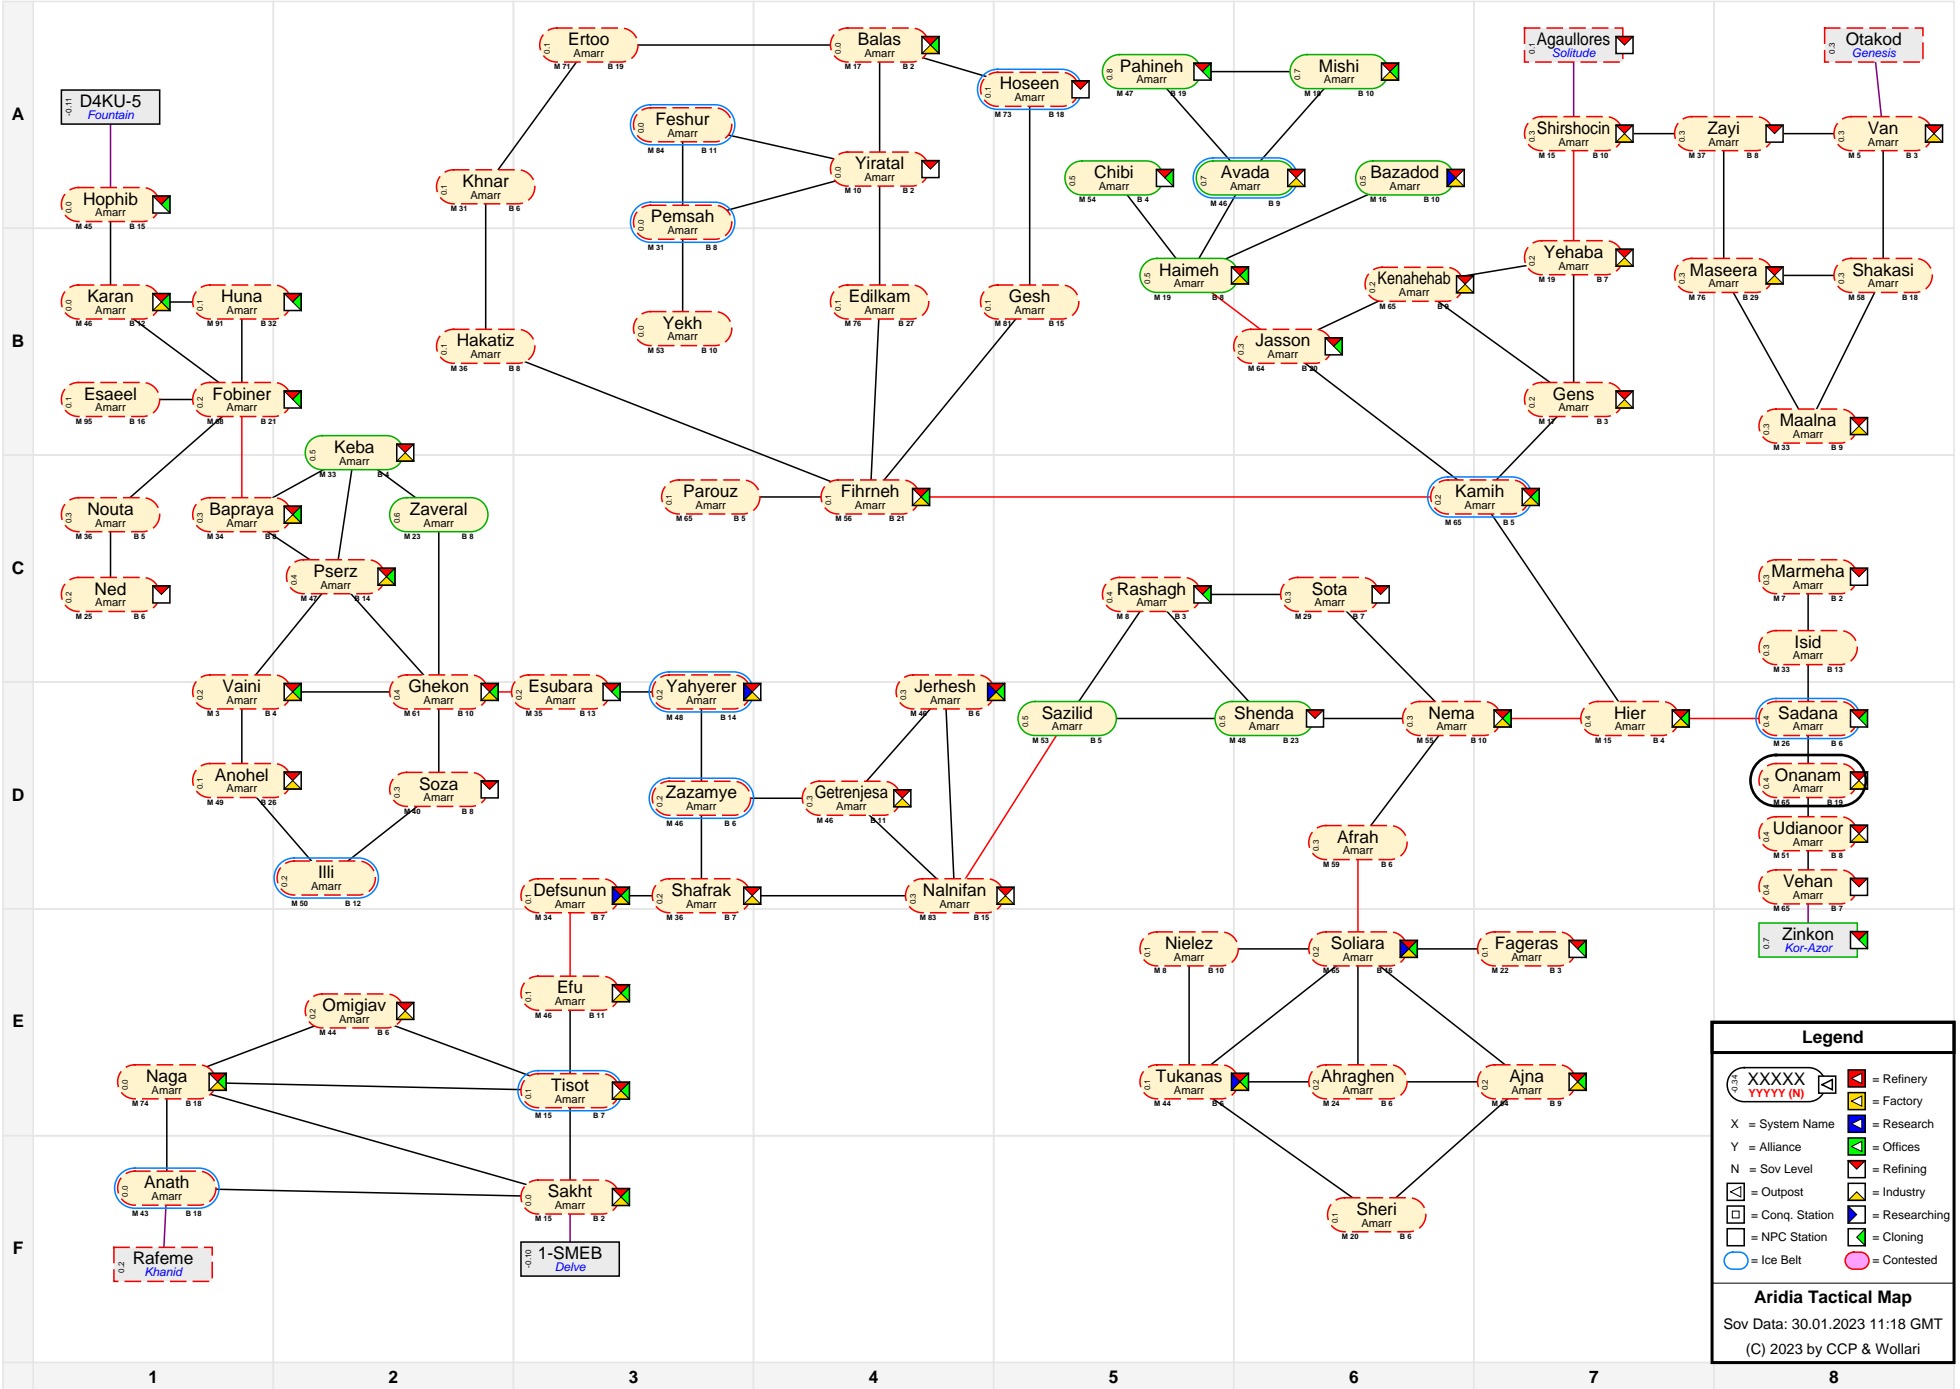

Aridia Tactical Map

Legend

- XXXXX YYYYY (N) [Icon] = Refinery
- XXXXX YYYYY (N) [Icon] = Factory
- X = System Name [Icon] = Research
- Y = Alliance [Icon] = Offices
- N = Sov Level [Icon] = Refining
- [Icon] = Outpost
- [Icon] = Industry
- [Icon] = Conq. Station
- [Icon] = Researching
- [Icon] = NPC Station
- [Icon] = Cloning
- [Icon] = Contested

Aridia Tactical Map
 Sov Data: 30.01.2023 11:18 GMT
 (C) 2023 by CCP & Wollari