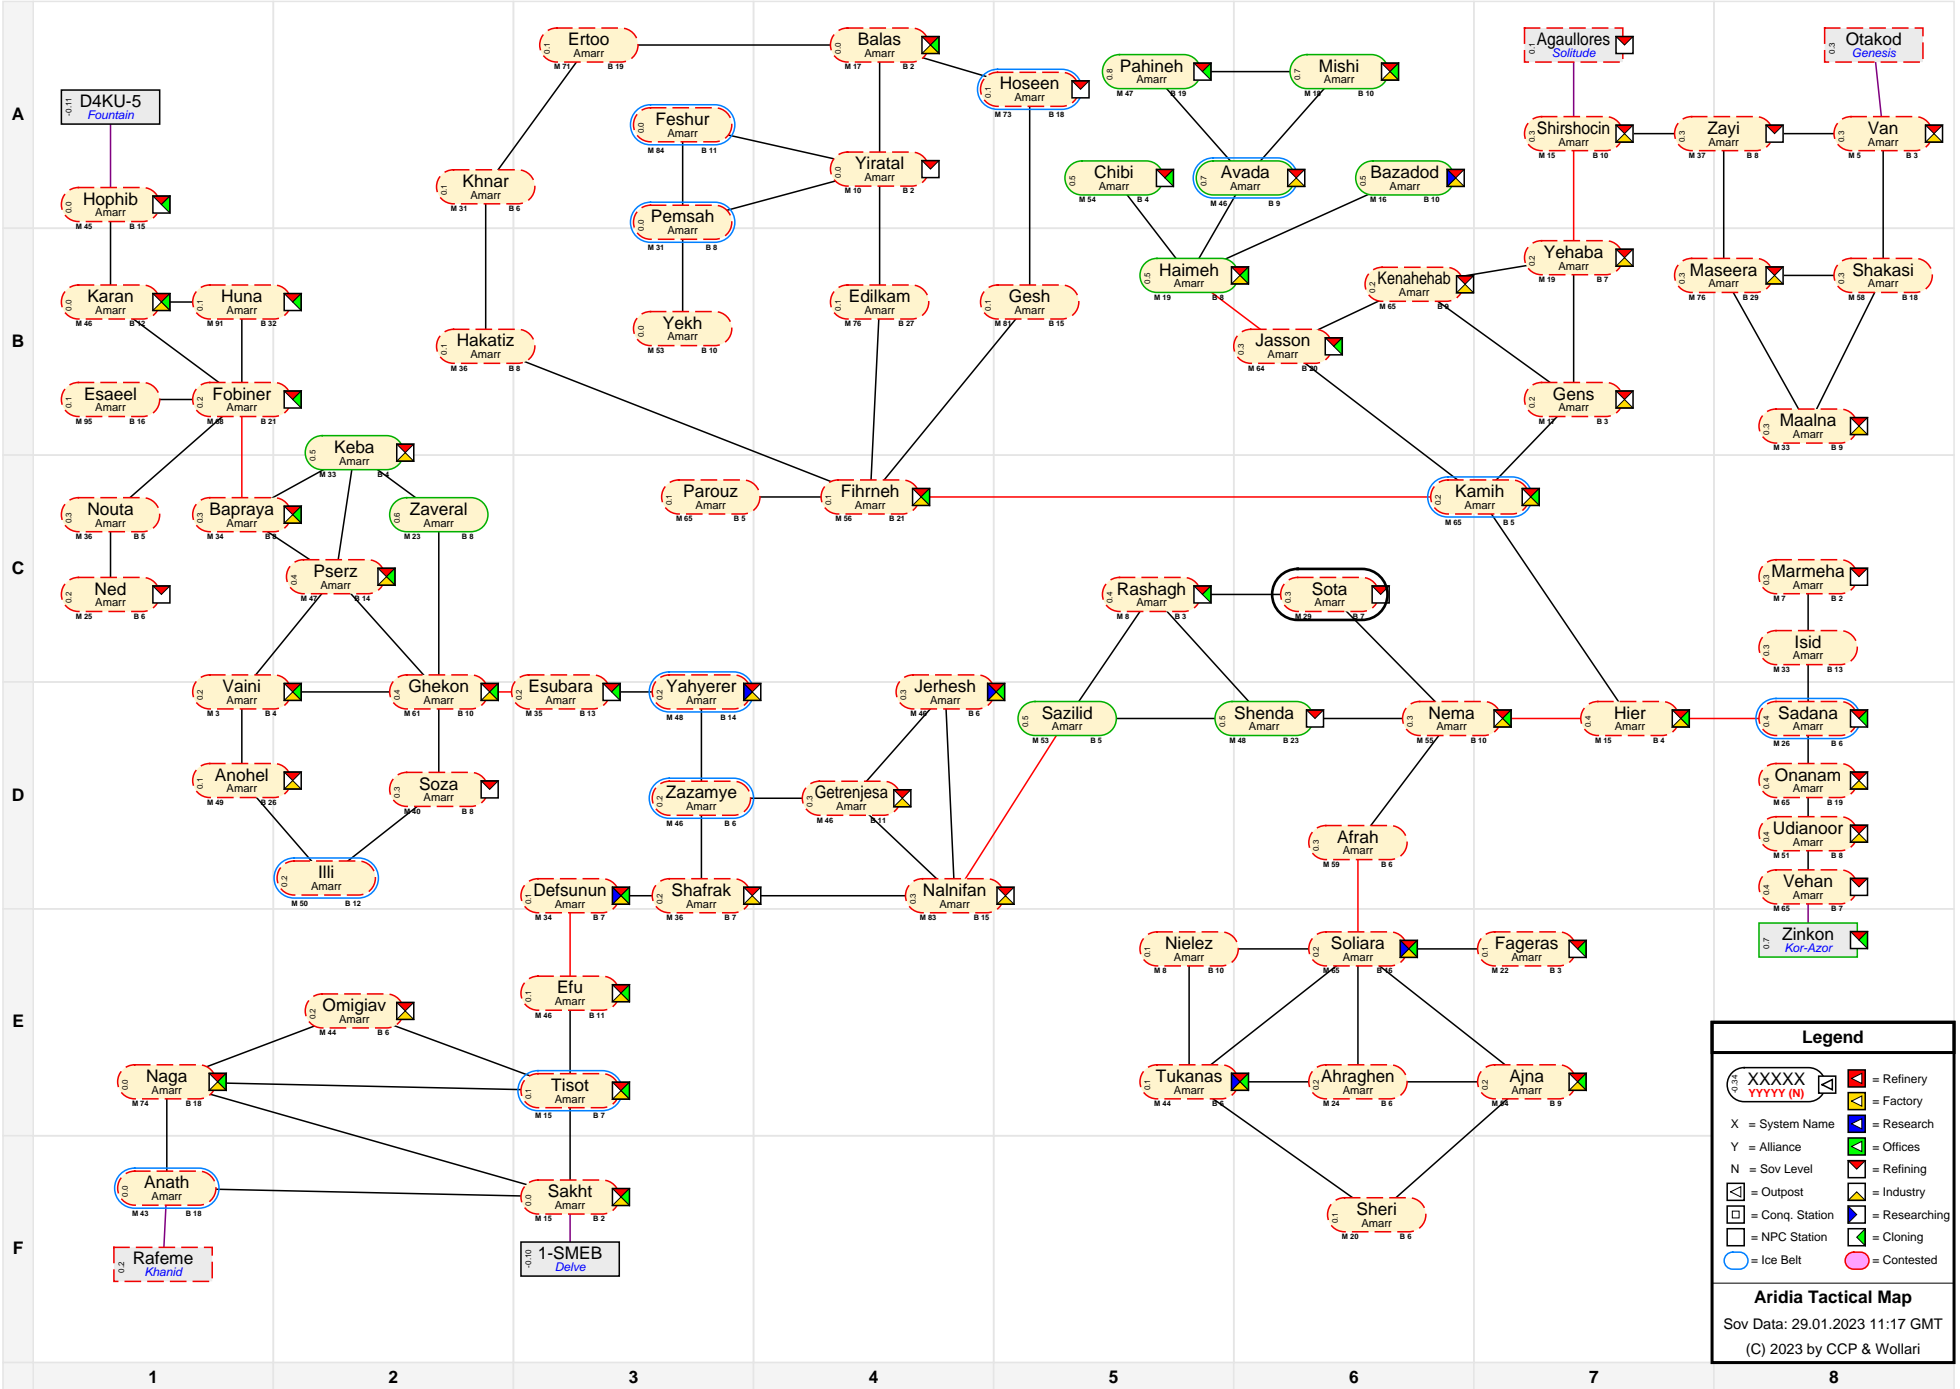

# Aridia Tactical Map

**Legend**

- XXXXX YYYYY (N) = Refinery
- X = System Name
- Y = Alliance
- N = Sov Level
- [Icon] = Outpost
- [Icon] = Conq. Station
- [Icon] = NPC Station
- [Icon] = Research
- [Icon] = Offices
- [Icon] = Refining
- [Icon] = Industry
- [Icon] = Researching
- [Icon] = Cloning
- [Icon] = Contested
- [Icon] = Ice Belt

**Aridia Tactical Map**  
 Sov Data: 29.01.2023 11:17 GMT  
 (C) 2023 by CCP & Wollari