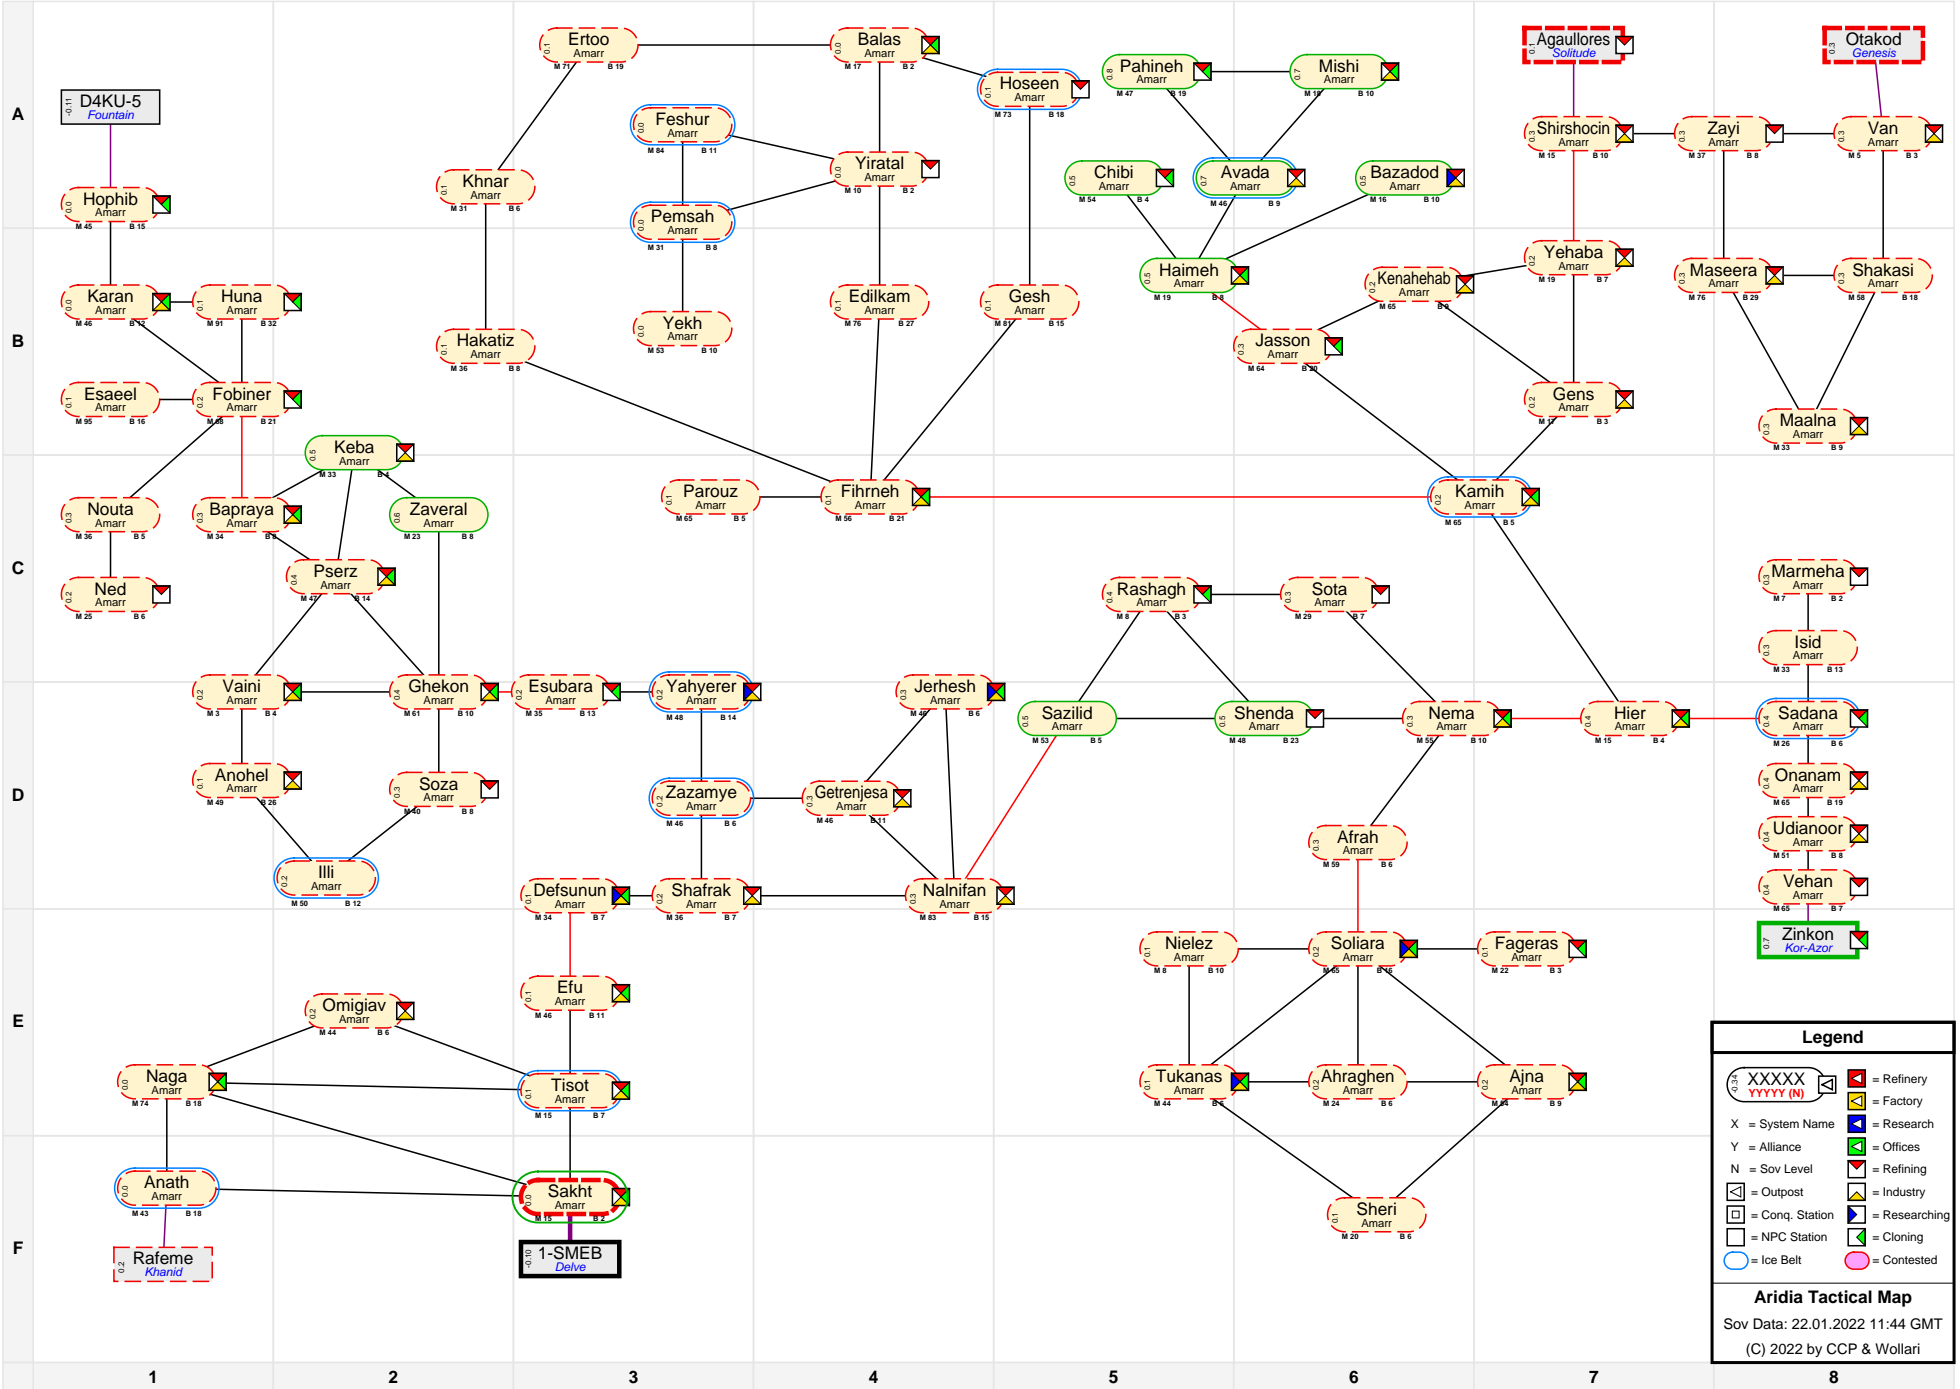

Aridia Tactical Map

Legend	
	= Refinery
	= Factory
	= Research
	= Offices
	= Refining
	= Industry
	= Researching
	= Cloning
	= Contested
	= NPC Station
	= Ice Belt

Aridia Tactical Map
 Sov Data: 22.01.2022 11:44 GMT
 (C) 2022 by CCP & Wollari