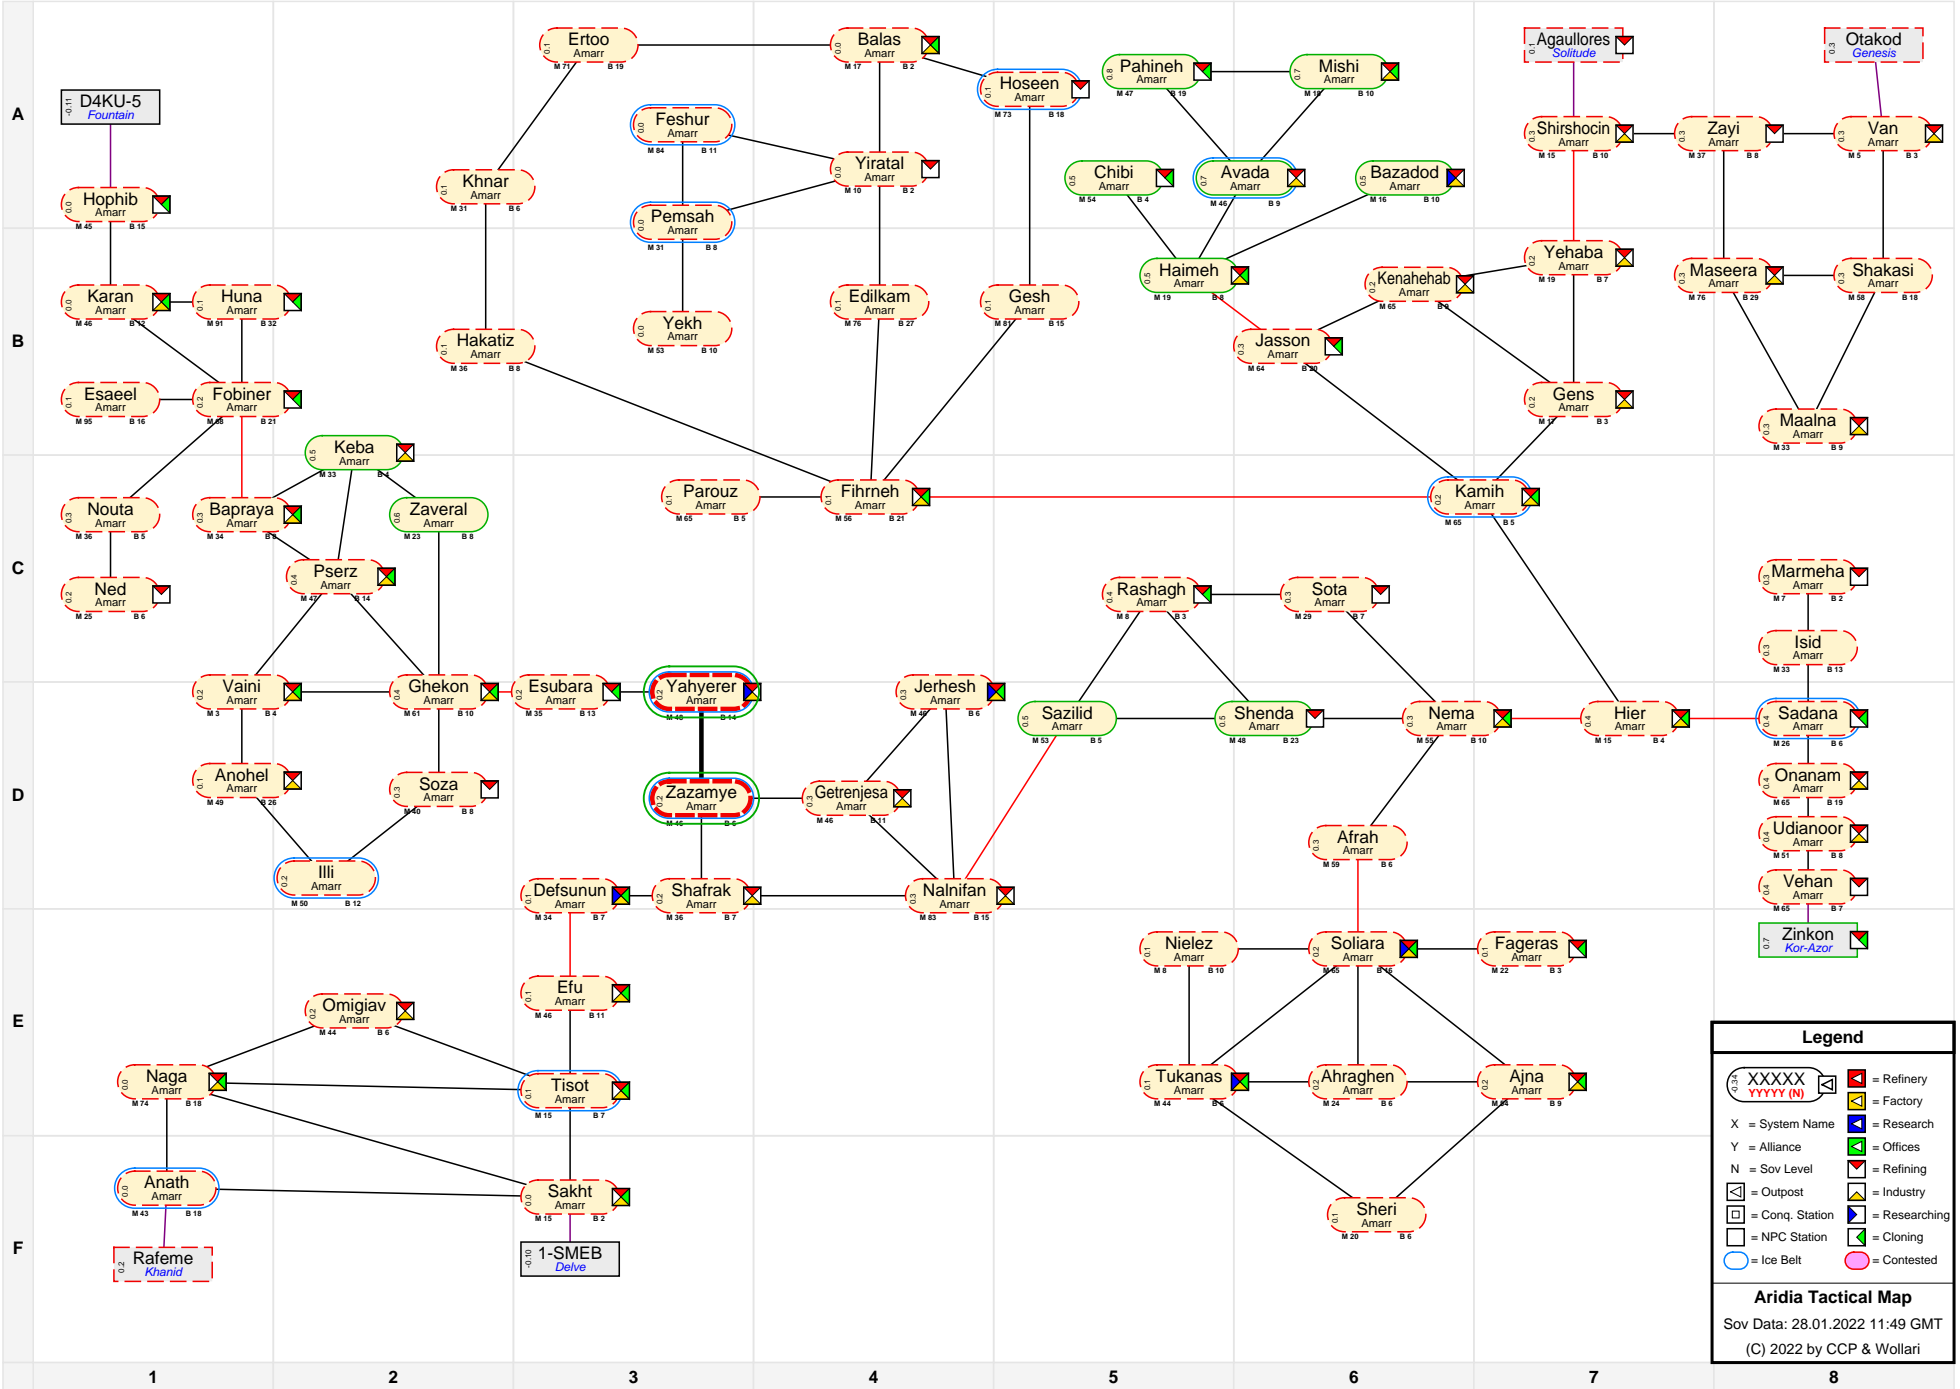

Aridia Tactical Map

Legend

- XXXXX YYYYY (N) [Icon] = Refinery
- [Icon] = Factory
- X = System Name [Icon] = Research
- Y = Alliance [Icon] = Offices
- N = Sov Level [Icon] = Refining
- [Icon] = Outpost
- [Icon] = Industry
- [Icon] = Conq. Station
- [Icon] = Researching
- [Icon] = NPC Station
- [Icon] = Cloning
- [Icon] = Contested

Aridia Tactical Map
 Sov Data: 28.01.2022 11:49 GMT
 (C) 2022 by CCP & Wollari