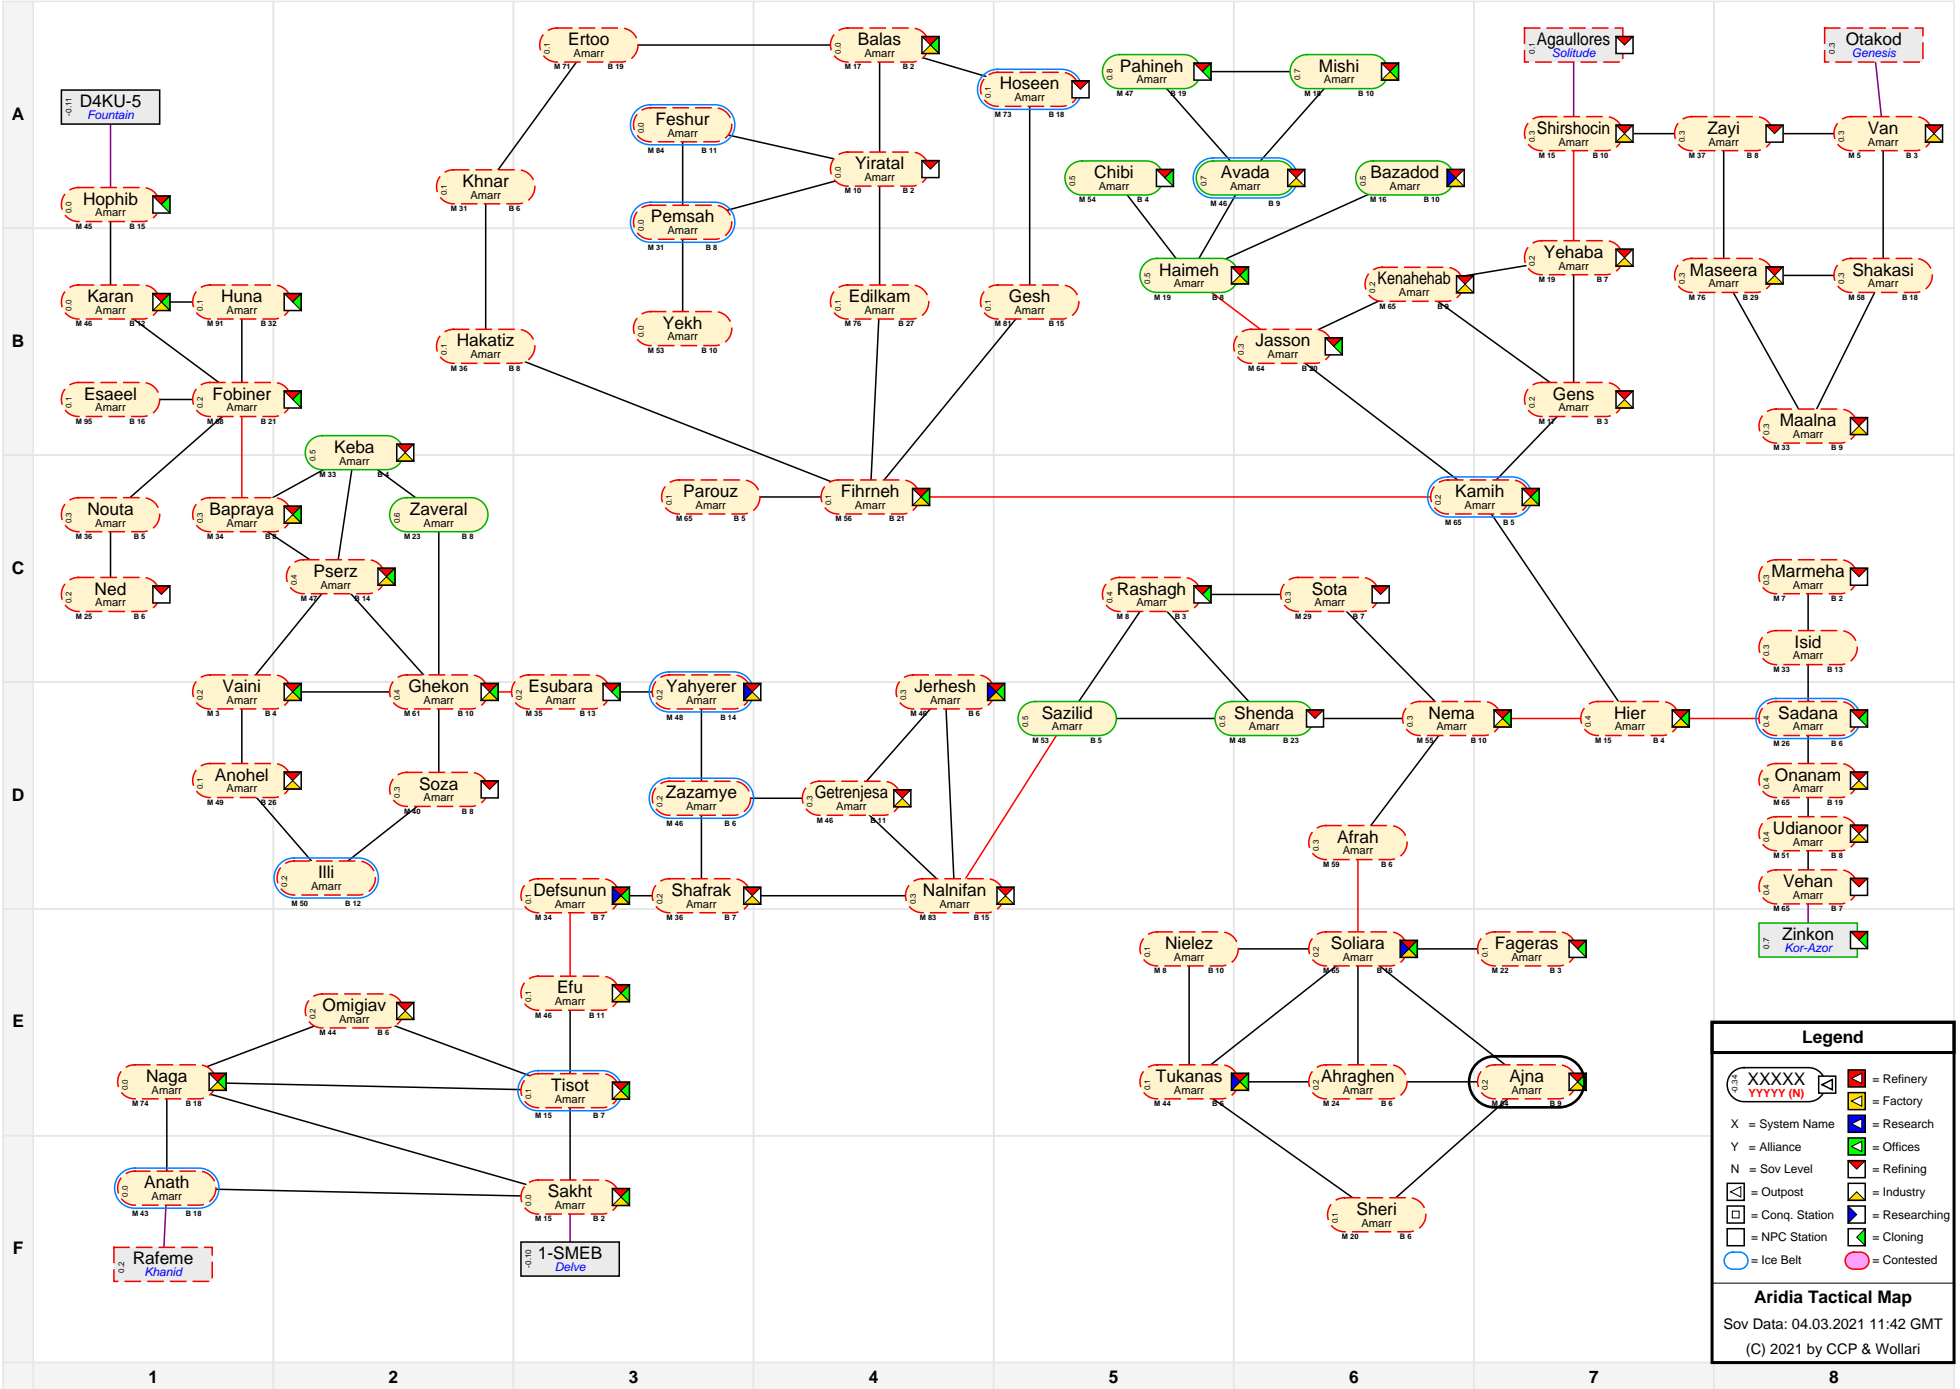

Aridia Tactical Map

Legend	
	= Refinery
	= Factory
	= Research
	= Offices
	= Refining
	= Industry
	= Researching
	= Cloning
	= Contested
	= Ice Belt
Aridia Tactical Map	
Sov Data: 04.03.2021 11:42 GMT	
(C) 2021 by CCP & Wollari	