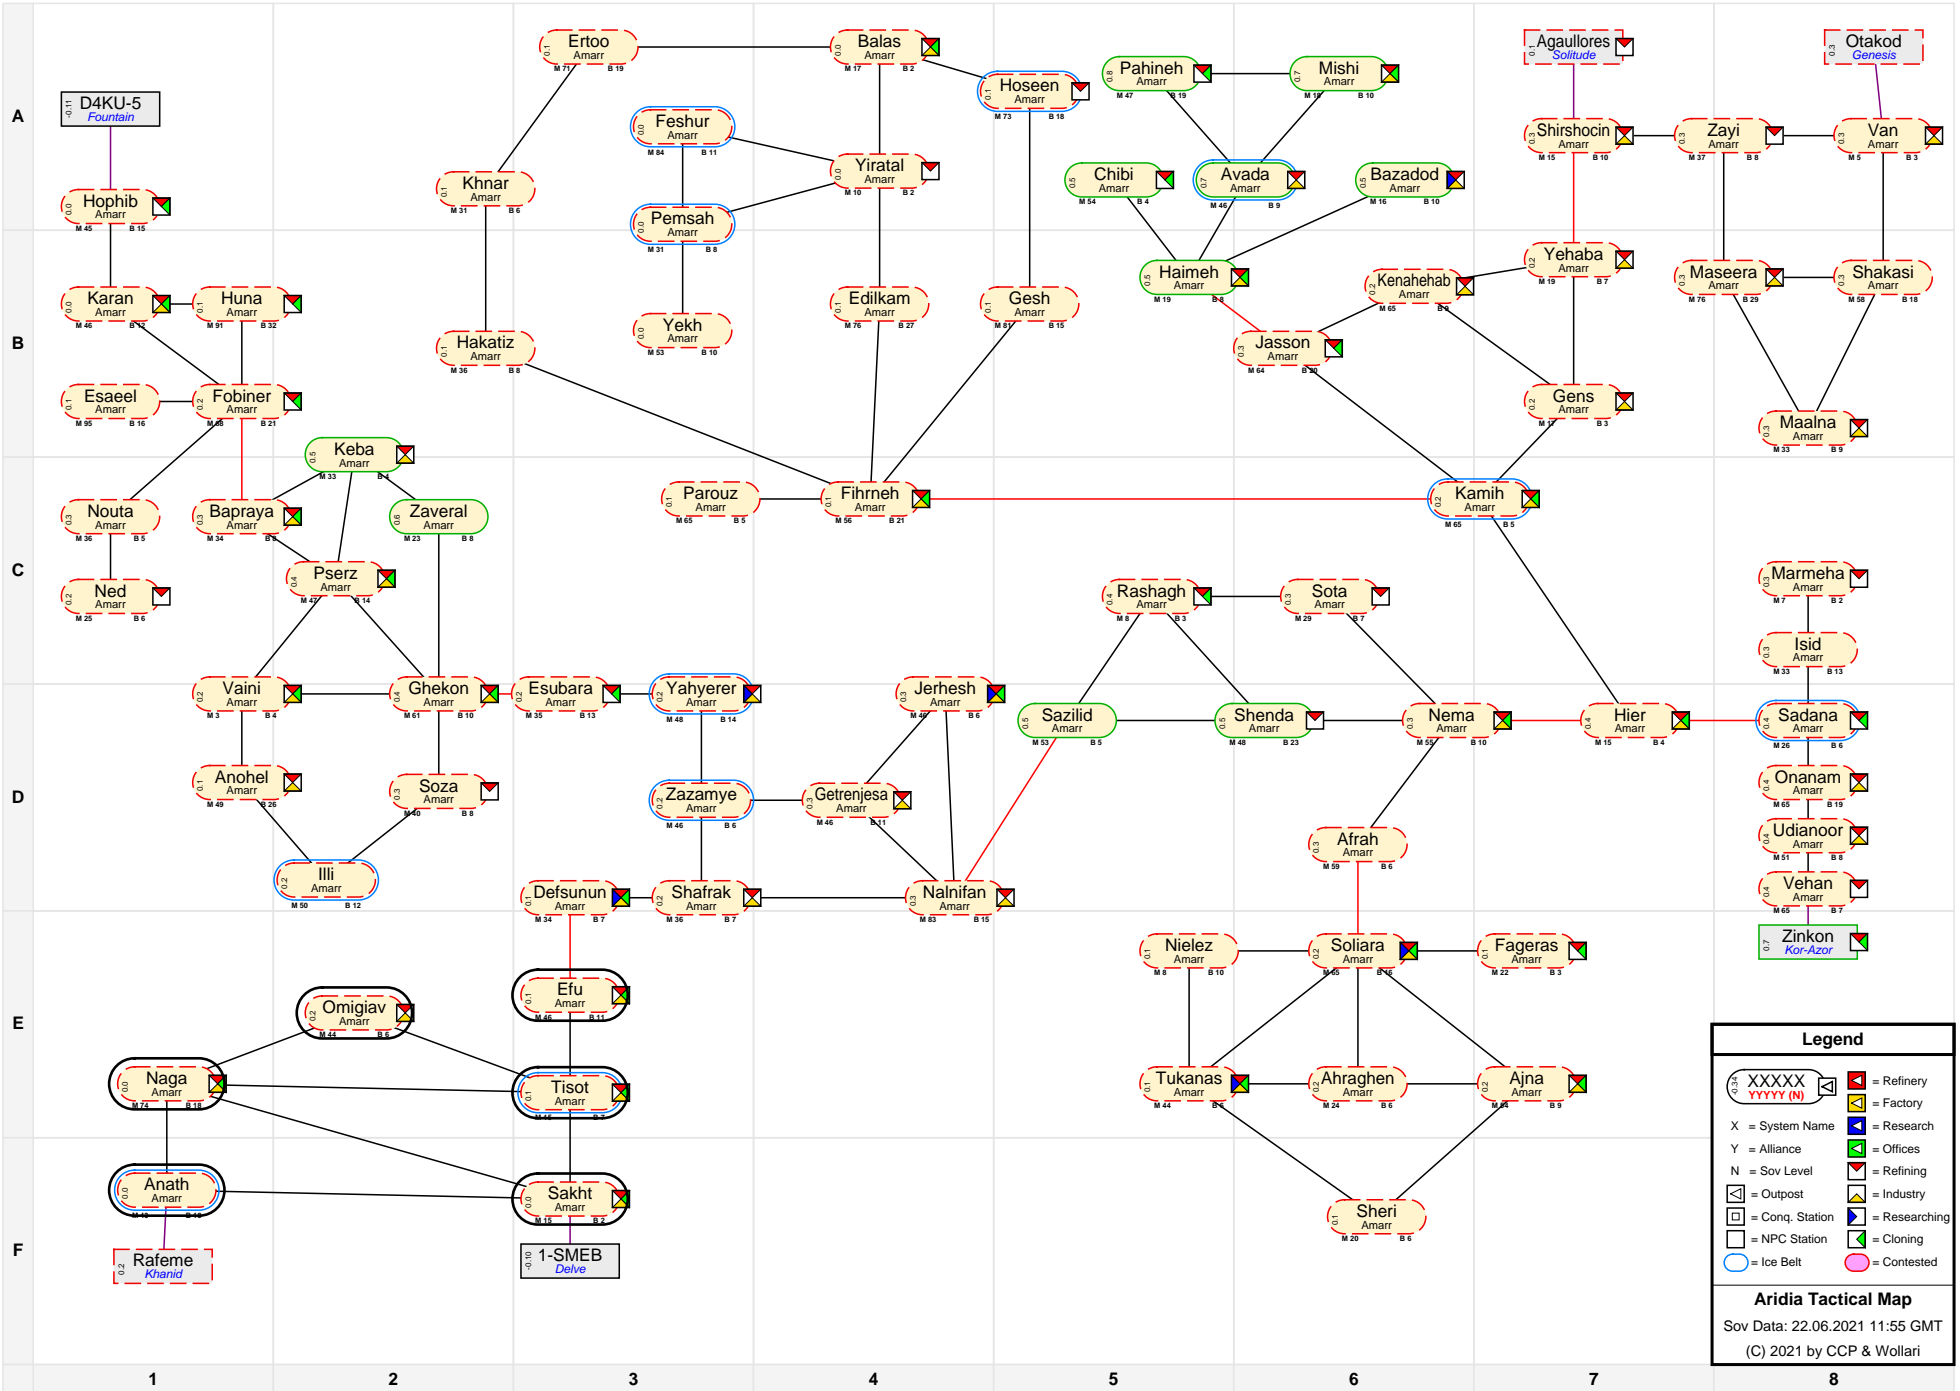

Aridia Tactical Map

Legend

- XXXXX YYYYY (N) = Refinery
- X = System Name
- Y = Alliance
- N = Sov Level
- N = Refining
- N = Outpost
- N = Conq. Station
- N = NPC Station
- N = Ice Belt
- N = Research
- N = Offices
- N = Cloning
- N = Industry
- N = Researching
- N = Contested

Aridia Tactical Map
 Sov Data: 22.06.2021 11:55 GMT
 (C) 2021 by CCP & Wollari