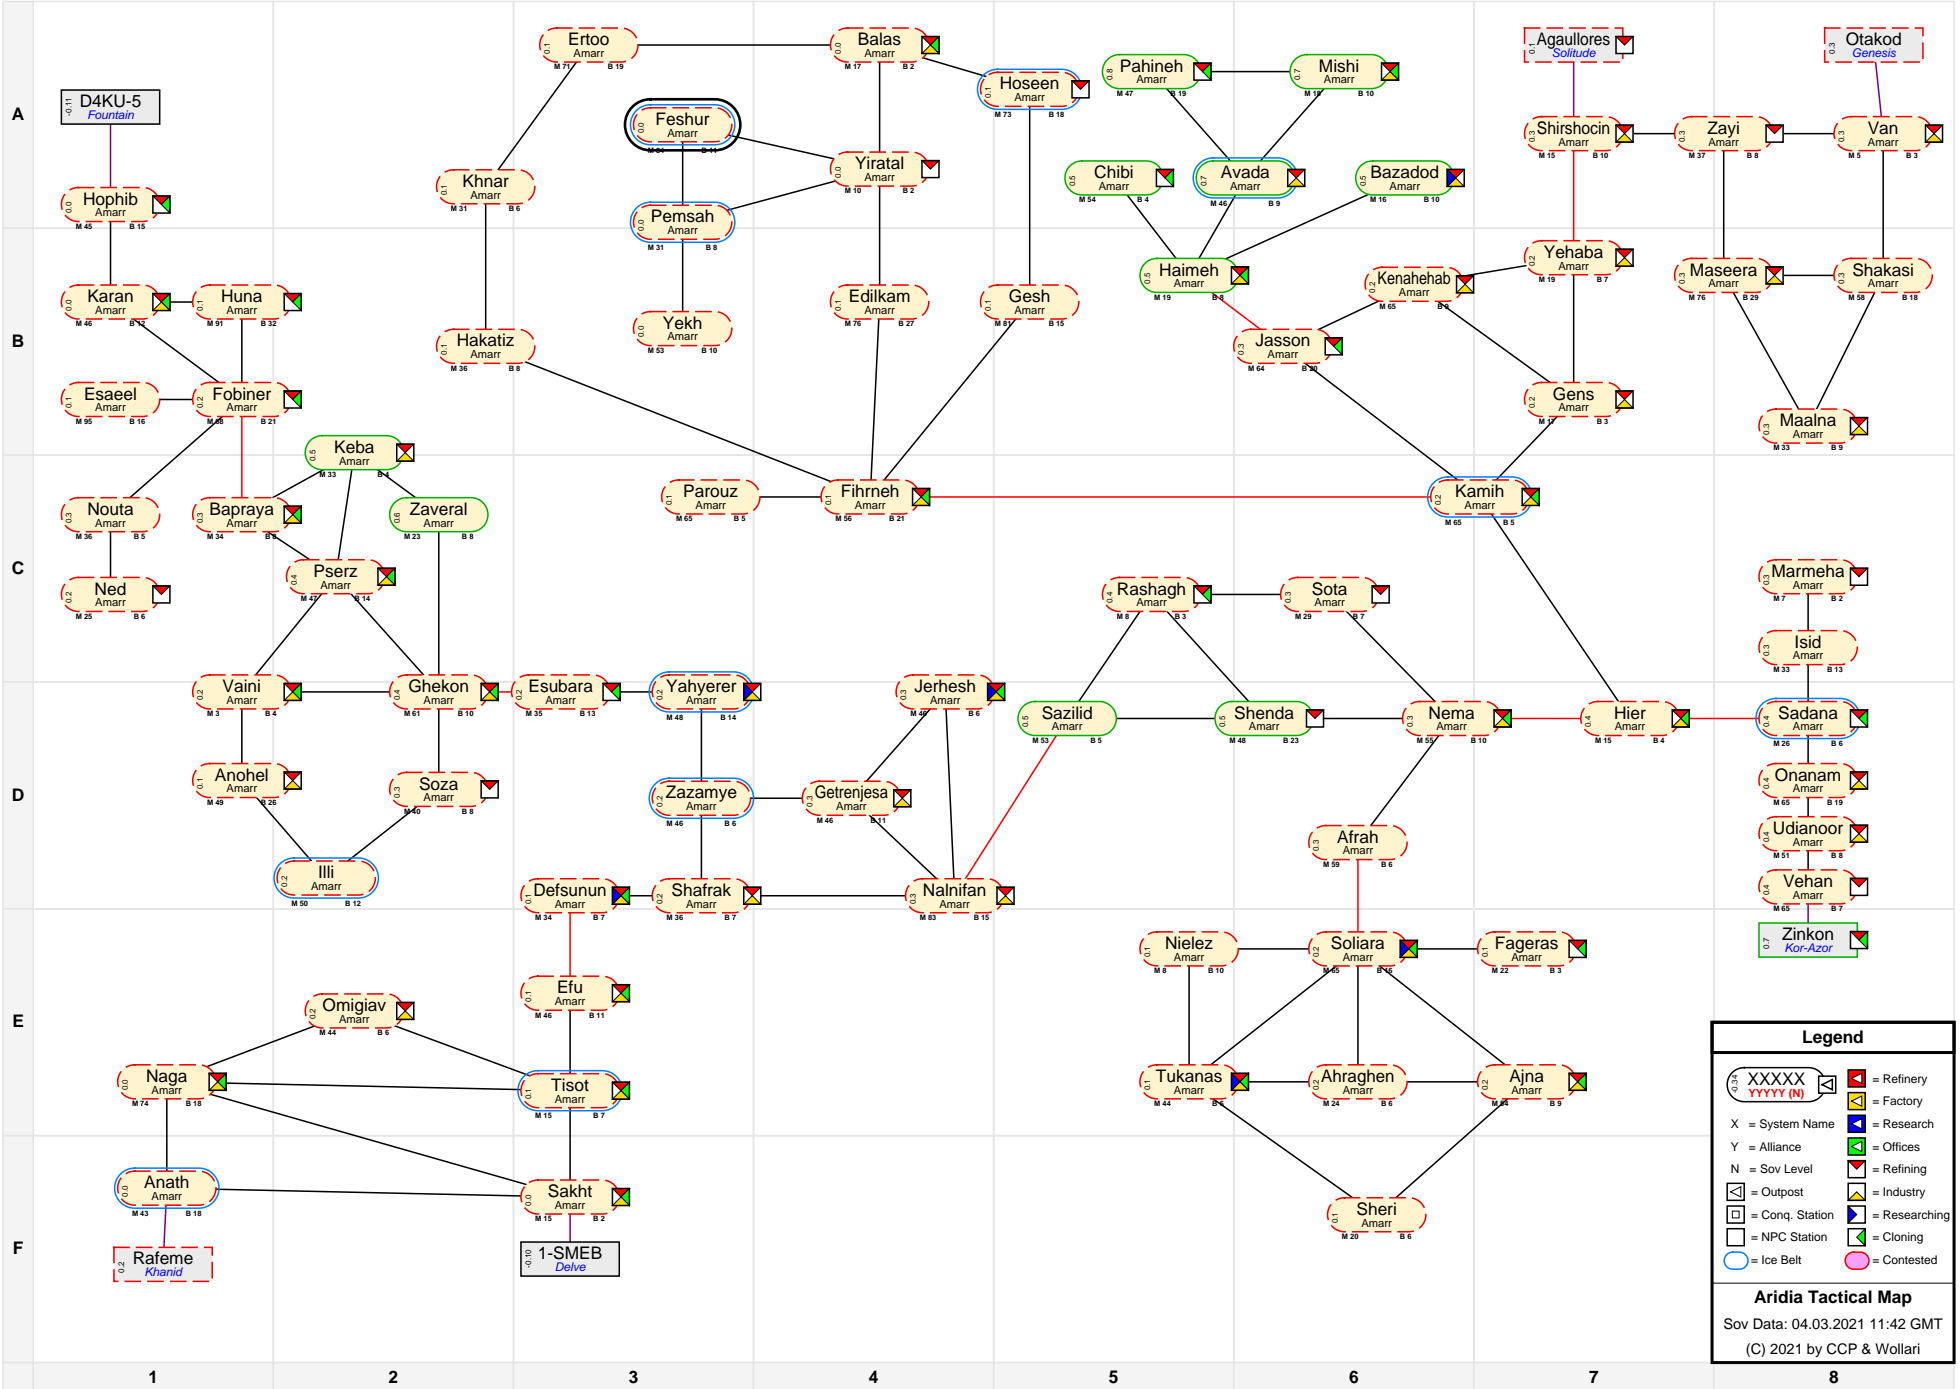

Aridia Tactical Map

Legend

- XXXXX YYYYY (N) [Icon] = Refinery
- XXXXX YYYYY (N) [Icon] = Factory
- X = System Name [Icon] = Research
- Y = Alliance [Icon] = Offices
- N = Sov Level [Icon] = Refining
- [Icon] = Outpost
- [Icon] = Industry
- [Icon] = Conq. Station
- [Icon] = Researching
- [Icon] = NPC Station
- [Icon] = Cloning
- [Icon] = Contested

Aridia Tactical Map
 Sov Data: 04.03.2021 11:42 GMT
 (C) 2021 by CCP & Wollari