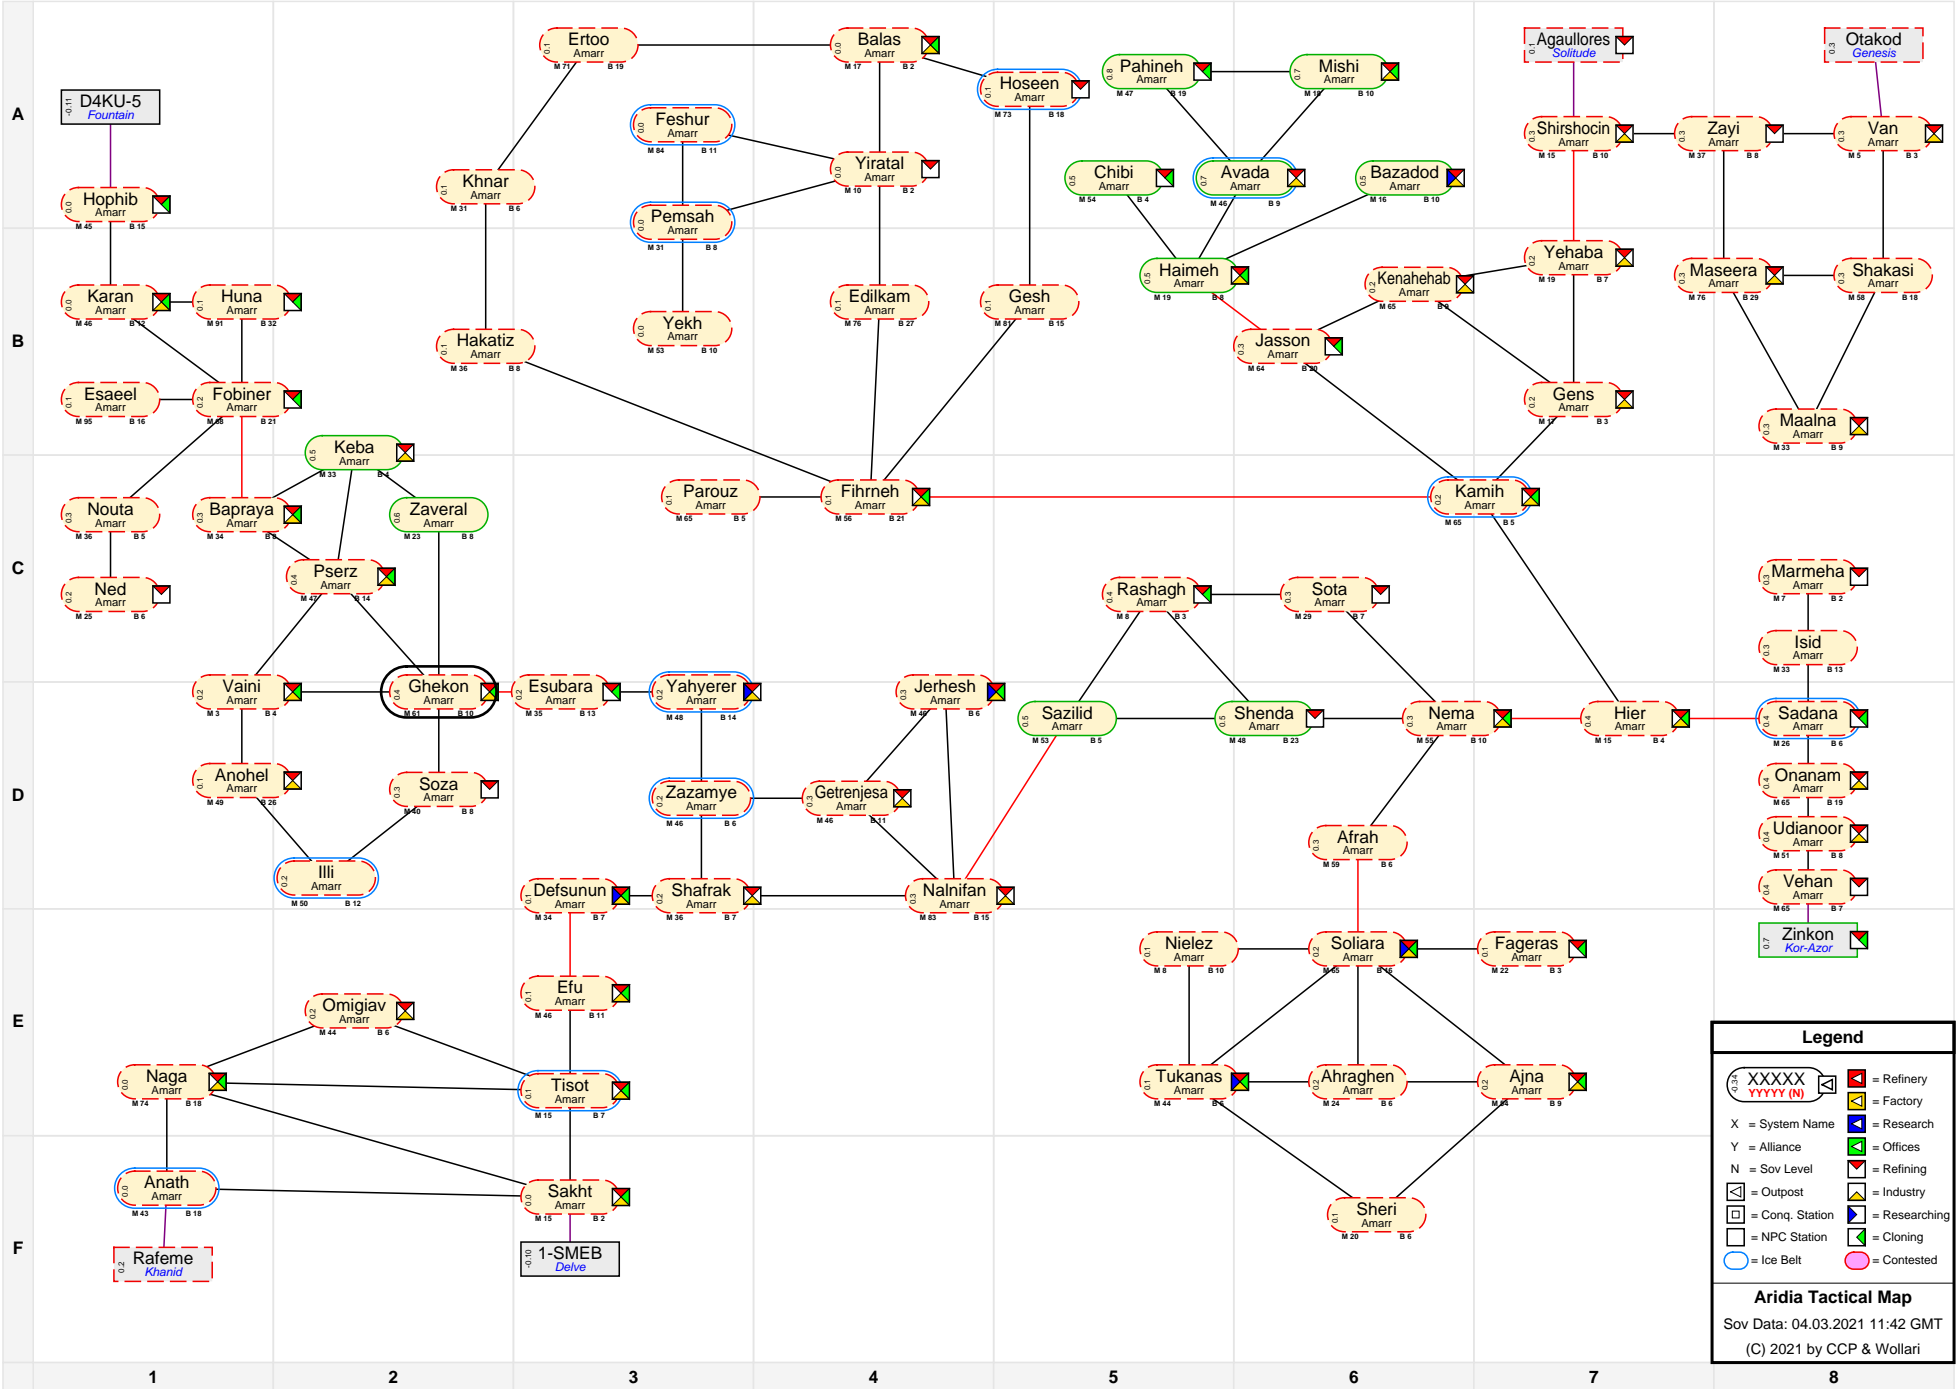

Aridia Tactical Map

Legend

- = Refinery
- = Factory
- = Research
- = Offices
- = Sov Level
- = Refining
- = Outpost
- = Conq. Station
- = Researching
- = NPC Station
- = Ice Belt
- = Contested

Aridia Tactical Map
 Sov Data: 04.03.2021 11:42 GMT
 (C) 2021 by CCP & Wollari