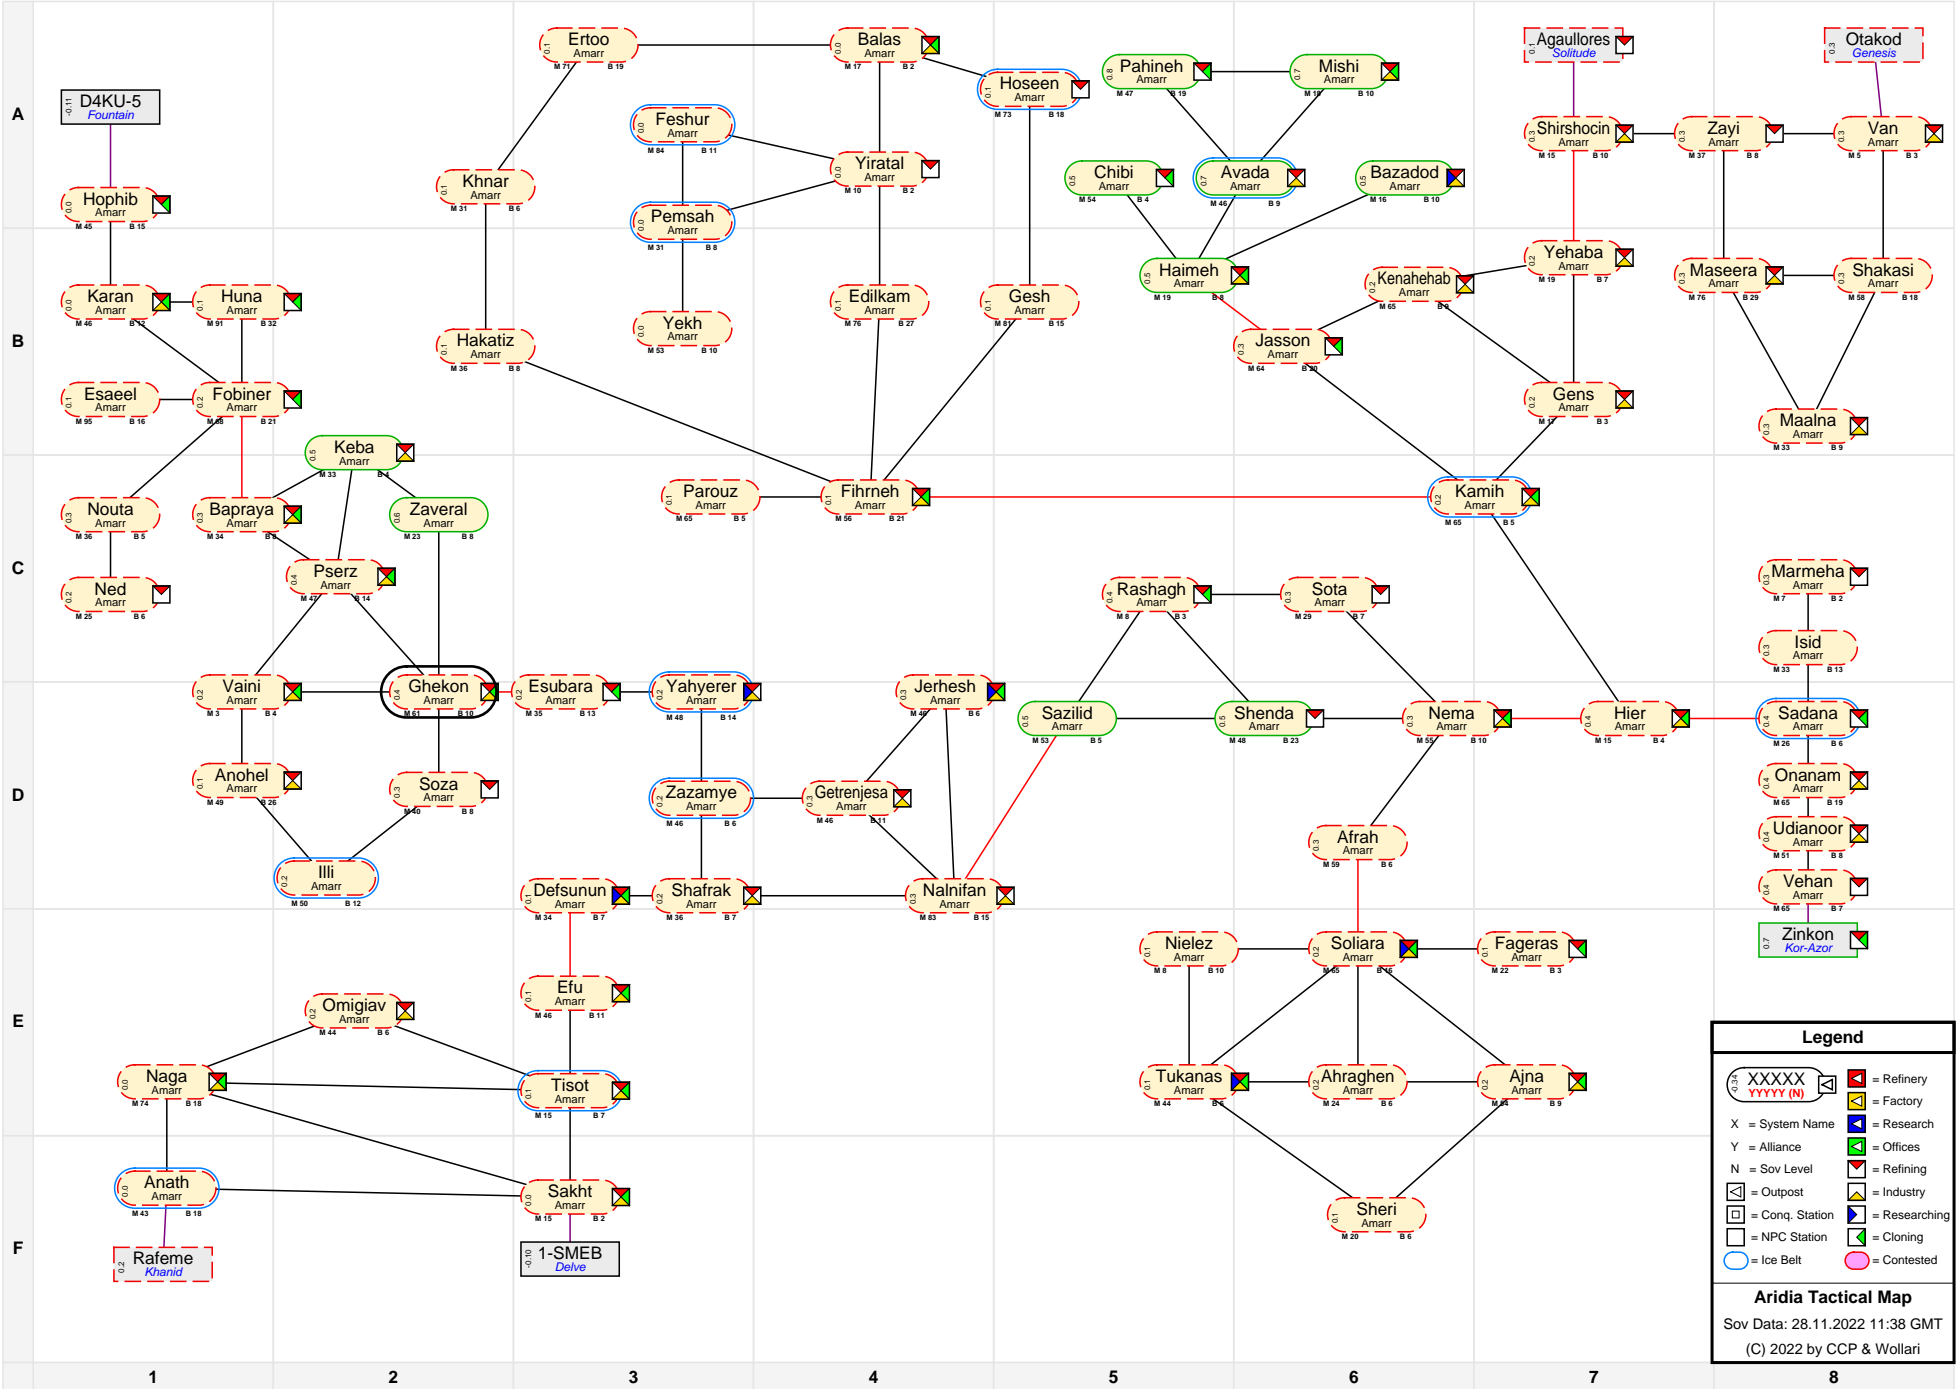

Aridia Tactical Map

Legend

- XXXXX YYYYY (N) [Icon] = Refinery
- [Icon] = Factory
- X = System Name
- Y = Alliance
- N = Sov Level
- N = Refining
- [Icon] = Outpost
- [Icon] = Conq. Station
- [Icon] = NPC Station
- [Icon] = Research
- [Icon] = Cloning
- [Icon] = Contested
- [Icon] = Ice Belt

Aridia Tactical Map
 Sov Data: 28.11.2022 11:38 GMT
 (C) 2022 by CCP & Wollari